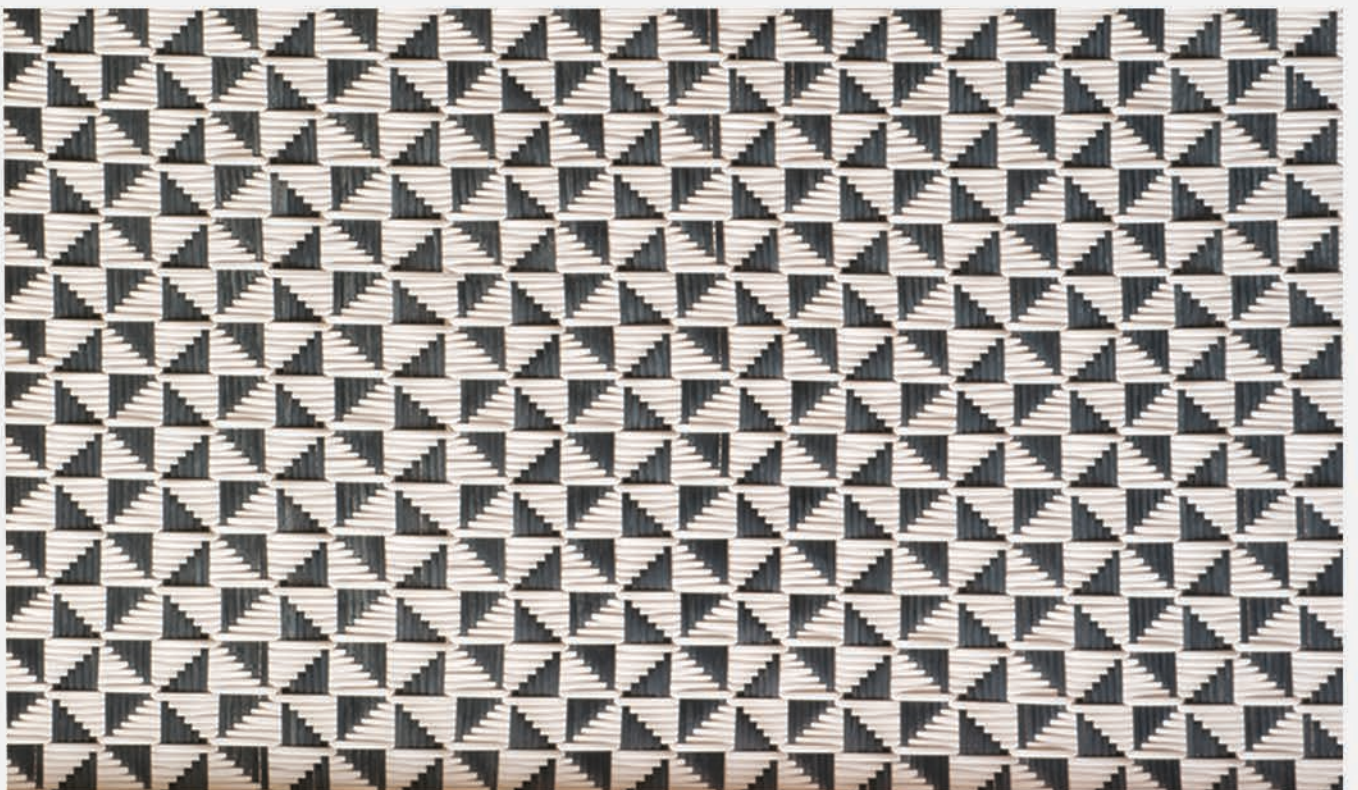

- WEAVE MATERIAL
- WEAVE PATTERN
- WEAVE COLOURS
- TIMBER FINISH

CORD COLOURS

PLASTIC COLOURS

TIMBER

wall panel & nguni dining chair

weave detail