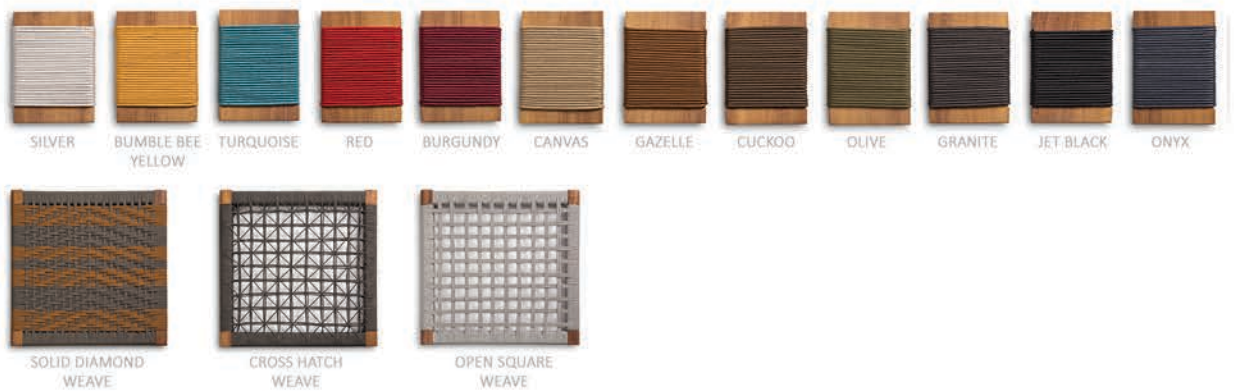

- WEAVE MATERIAL
- WEAVE PATTERN
- WEAVE COLOURS
- TIMBER FINISH

CORD COLOURS & WEAVES

SILVER	BUMBLE BEE YELLOW	TURQUOISE	RED	BURGUNDY	CANVAS	GAZELLE	CUCKOO	OLIVE	GRANITE	JET BLACK	ONYX

SOLID DIAMOND WEAVE	CROSS HATCH WEAVE	OPEN SQUARE WEAVE

PLASTIC COLOURS & WEAVES

WHITE	YELLOW	TURQUOISE	ORANGE	RED	LIME GREEN	MUSHROOM	GREY	COPPER	BLACK

SOLID TRIANGLE WEAVE	SOLID SQUARE WEAVE	SOLID DIAMOND WEAVE

TIMBER

ASH TIMBER LIGHT GREY OIL	ASH TIMBER LIGHT BROWN OIL	ASH TIMBER DARK BROWN OIL	ASH TIMBER MEDIUM GREY OIL	ASH TIMBER BLACK STAIN	AFRICAN MAHOGANY KIAAT STAIN	AMERICAN WALNUT CLEAR OIL	IROKO TIMBER CLEAR OIL	IROKO TIMBER LIGHT WHITE OIL	IROKO TIMBER WALNUT STAIN

CORD COLOURS & WEAVES

PLASTIC COLOURS & WEAVES

TIMBER

2 Seater
11kg
100cm (L) x 52cm (W) x 48cm (H)

3 Seater
12kg
150cm (L) x 52cm (W) x 48cm (H)

4 Seater
*not available in cord
14kg
200cm (L) x 52cm (W) x 48cm (H)

NGUNI BENCH
WOVEN SEAT

Finishes

FOR QUOTE & ORDER PURPOSES, PLEASE CONFIRM THE FOLLOWING:

- WEAVE MATERIAL
- WEAVE PATTERN
- WEAVE COLOURS
- TIMBER FINISH

CORD COLOURS & WEAVES

PLASTIC COLOURS & WEAVES

TIMBER