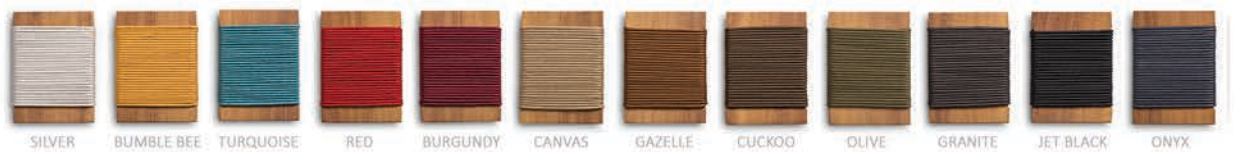

NGUNI BENCH
WOVEN SEAT

Finishes

FOR QUOTE & ORDER PURPOSES, PLEASE CONFIRM THE FOLLOWING:

- WEAVE MATERIAL
- WEAVE PATTERN
- WEAVE COLOURS
- TIMBER FINISH

CORD COLOURS & WEAVES

PLASTIC COLOURS & WEAVES

TIMBER

- WEAVE MATERIAL
- WEAVE PATTERN
- WEAVE COLOURS
- TIMBER FINISH

CORD COLOURS & WEAVES

PLASTIC COLOURS & WEAVES

TIMBER

13kg
68cm (L) x 82cm (W) x 64cm (H)

- Seat Options:
- Leather upholstery - Vogel to supply
 - Client's fabric upholstery, client to supply, 3m fabric required
 - Inners only option
 - Cover only option, Vogel leather or client's own

MAGNET LOUNGE CHAIR
WOVEN SEAT & UPHOLSTERY

Finishes

FOR QUOTE & ORDER PURPOSES, PLEASE CONFIRM THE FOLLOWING:

- WEAVE MATERIAL
- WEAVE PATTERN
- WEAVE COLOURS
- TIMBER FINISH
- UPHOLSTERY

CORD COLOURS & WEAVES