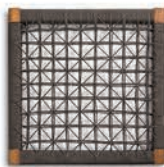

FOR QUOTE &
ORDER PURPOSES,
PLEASE CONFIRM
THE FOLLOWING:

- TIMBER FINISH

TIMBER

									
ASH TIMBER MEDIUM GREY OIL	ASH TIMBER LIGHT BROWN OIL	ASH TIMBER DARK BROWN OIL	ASH TIMBER LIGHT GREY OIL	ASH TIMBER BLACK STAIN	AFRICAN MAHOGANY KIAAT STAIN	AMERICAN WALNUT CLEAR OIL	IROKO TIMBER CLEAR OIL	IROKO TIMBER LIGHT WHITE OIL	IROKO TIMBER WALNUT STAIN

angama table

14kg
120cm (L) x 75cm (W) x 40cm (H)

CUBE COFFEE TABLE

Finishes

FOR QUOTE & ORDER PURPOSES, PLEASE CONFIRM THE FOLLOWING:

- WEAVE MATERIAL
- WEAVE PATTERN
- WEAVE COLOURS
- TIMBER FINISH

CORD COLOURS & WEAVES