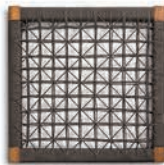

- WEAVE MATERIAL
- WEAVE PATTERN
- WEAVE COLOURS
- TIMBER FINISH

CORD COLOURS & WEAVES

PLASTIC COLOURS & WEAVES

TIMBER

13kg
68cm (L) x 82cm (W) x 64cm (H)

- Seat Options:
- Leather upholstery - Vogel to supply
 - Client's fabric upholstery, client to supply, 3m fabric required
 - Inners only option
 - Cover only option, Vogel leather or client's own

MAGNET LOUNGE CHAIR
WOVEN SEAT & UPHOLSTERY

Finishes

FOR QUOTE & ORDER PURPOSES, PLEASE CONFIRM THE FOLLOWING:

- WEAVE MATERIAL
- WEAVE PATTERN
- WEAVE COLOURS
- TIMBER FINISH
- UPHOLSTERY

CORD COLOURS & WEAVES