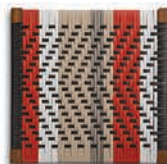

PLASTIC COLOURS & WEAVES

SOLID DIAMOND WEAVE