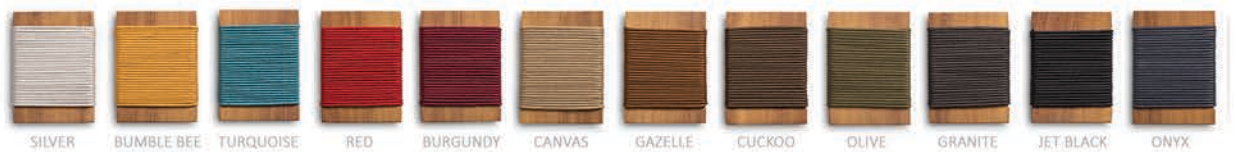

MAGNET LOUNGE CHAIR
WOVEN SEAT & UPHOLSTERY

Finishes

FOR QUOTE & ORDER PURPOSES, PLEASE CONFIRM THE FOLLOWING:

- WEAVE MATERIAL
- WEAVE PATTERN
- WEAVE COLOURS
- TIMBER FINISH
- UPHOLSTERY

CORD COLOURS & WEAVES

CROSS HATCH WEAVE

PLASTIC COLOURS & WEAVES

SOLID DIAMOND WEAVE

TIMBER

28kg
205cm (L) x 82cm (W) x 64cm (H)

- Seat Options:
- Leather upholstery - Vogel to supply
 - Client's fabric upholstery, client to supply, 4m fabric required
 - Inners only option
 - Cover only option, Vogel leather or client's own

MAGNET COUCH 3 SEATER
WOVEN SEAT & UPHOLSTERY

Finishes

FOR QUOTE & ORDER PURPOSES, PLEASE CONFIRM THE FOLLOWING:

- WEAVE MATERIAL
- WEAVE PATTERN
- WEAVE COLOURS
- TIMBER FINISH
- UPHOLSTERY

CORD COLOURS & WEAVES