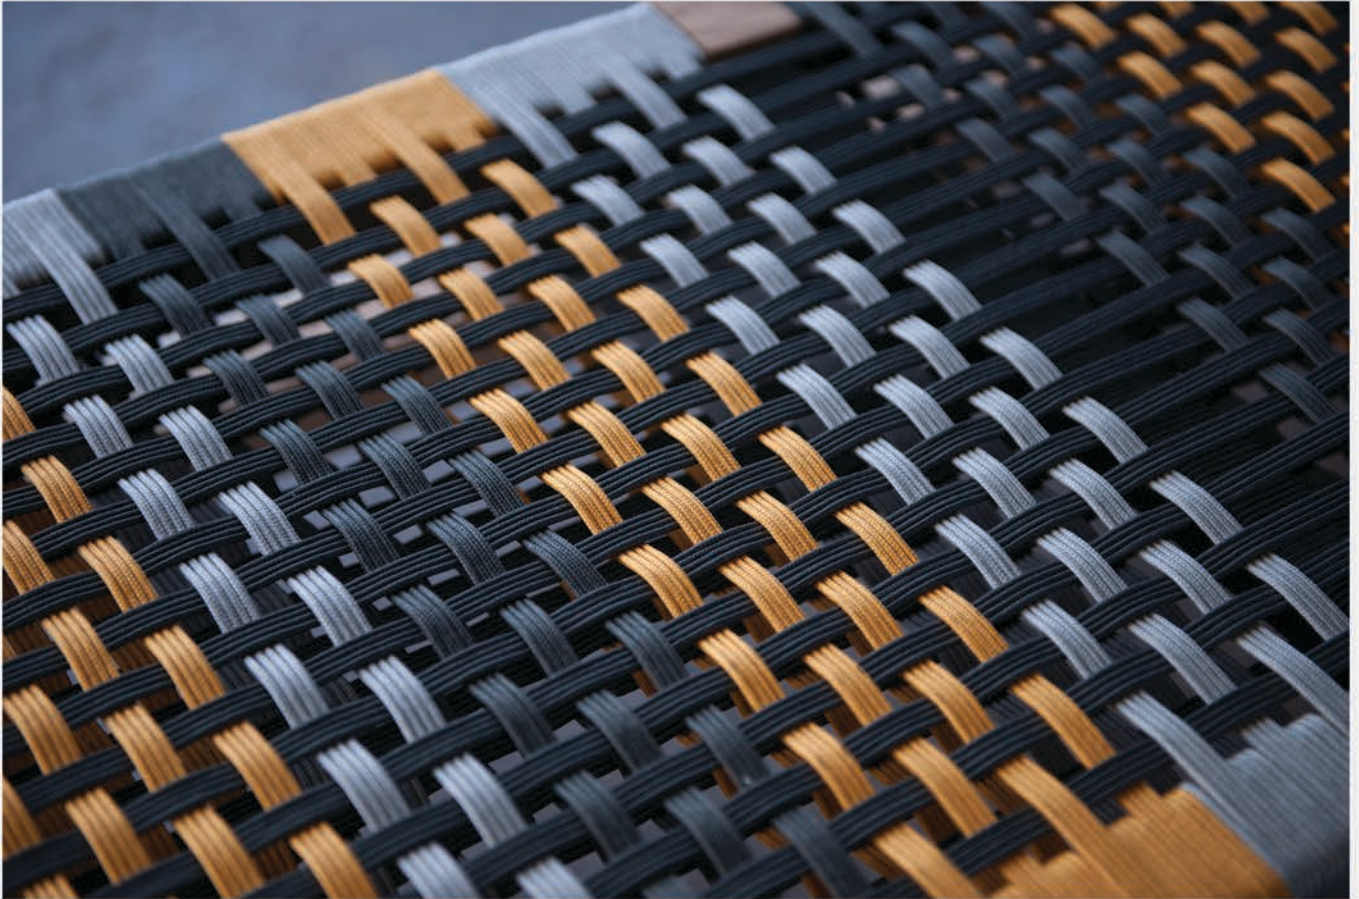

CORD COLOURS & WEAVES

PLASTIC COLOURS & WEAVES

TIMBER

weave detail

VOGEL DESIGN

We design contemporary furniture with an African edge, exploring and updating existing crafts. Our uniqueness is based on originality of design and maintaining a premium standard of hand craftsmanship. Our production paradigm includes a high level of handwork alongside embracing new technologies.