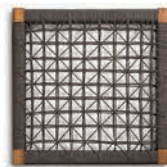

CORD COLOURS & WEAVES

CROSS HATCH
WEAVE