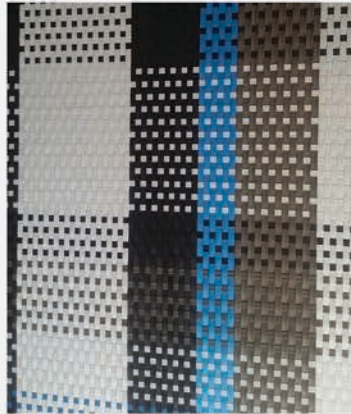

ASH TIMBER
MEDIUM GREY
OIL

ASH TIMBER
LIGHT BROWN
OIL

ASH TIMBER
DARK BROWN
OIL

ASH TIMBER
LIGHT GREY
OIL

ASH TIMBER
BLACK STAIN

AFRICAN
MAHOGANY
KIAAT STAIN

AMERICAN
WALNUT
CLEAR OIL

IROKO TIMBER
CLEAR OIL

- TIMBER FINISH

ASH TIMBER
MEDIUM GREY
OIL

ASH TIMBER
BLACK STAIN

IROKO TIMBER
CLEAR OIL

Custom sizes

WALL PANELS
WOVEN

Finishes

FOR QUOTE & ORDER PURPOSES, PLEASE CONFIRM THE FOLLOWING:

- WEAVE MATERIAL
- WEAVE PATTERN
- WEAVE COLOURS
- TIMBER FINISH

CORD COLOURS

PLASTIC COLOURS

TIMBER

wall panel & nguni dining chair

weave detail