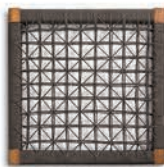

MAGNET LOUNGE CHAIR
WOVEN SEAT & UPHOLSTERY

Finishes

FOR QUOTE & ORDER PURPOSES, PLEASE CONFIRM THE FOLLOWING:

- WEAVE MATERIAL
- WEAVE PATTERN
- WEAVE COLOURS
- TIMBER FINISH
- UPHOLSTERY

CORD COLOURS & WEAVES

MAGNET COUCH 3 SEATER
WOVEN SEAT & UPHOLSTERY

Finishes

FOR QUOTE & ORDER PURPOSES, PLEASE CONFIRM THE FOLLOWING:

- WEAVE MATERIAL
- WEAVE PATTERN
- WEAVE COLOURS
- TIMBER FINISH
- UPHOLSTERY

CORD COLOURS & WEAVES