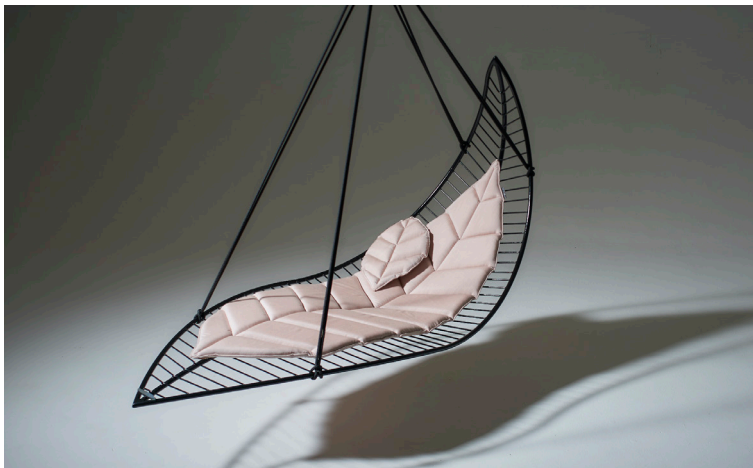

SJA 3777 137
PORTO GREY CHINÉ

REPEAT: \longleftrightarrow 19,95 cm

* Note: Colours may appear different from device to device.

Sunbrella - Solids

Sunbrella Solid
- colour: Silver Grey

Sunbrella Solid
- colour: Flanelle