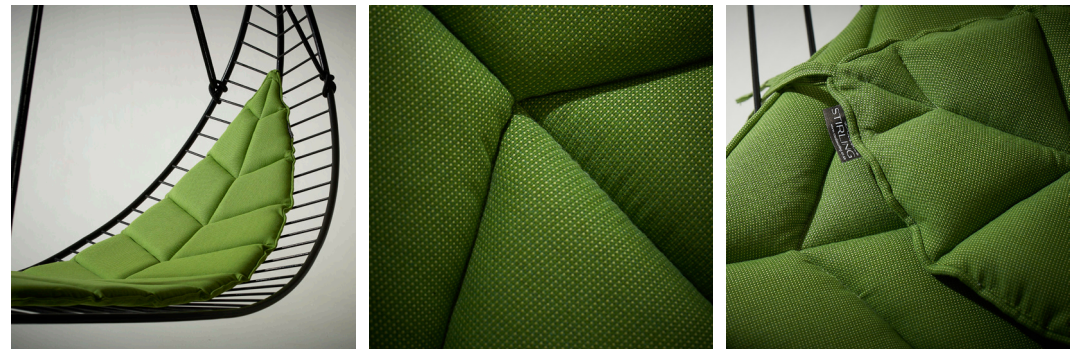

Sunbrella - Yellow and Green: Solid

Sunbrella Solid
- colour:
Mimosa
Macao

* Note: Colours may appear different from device to device.