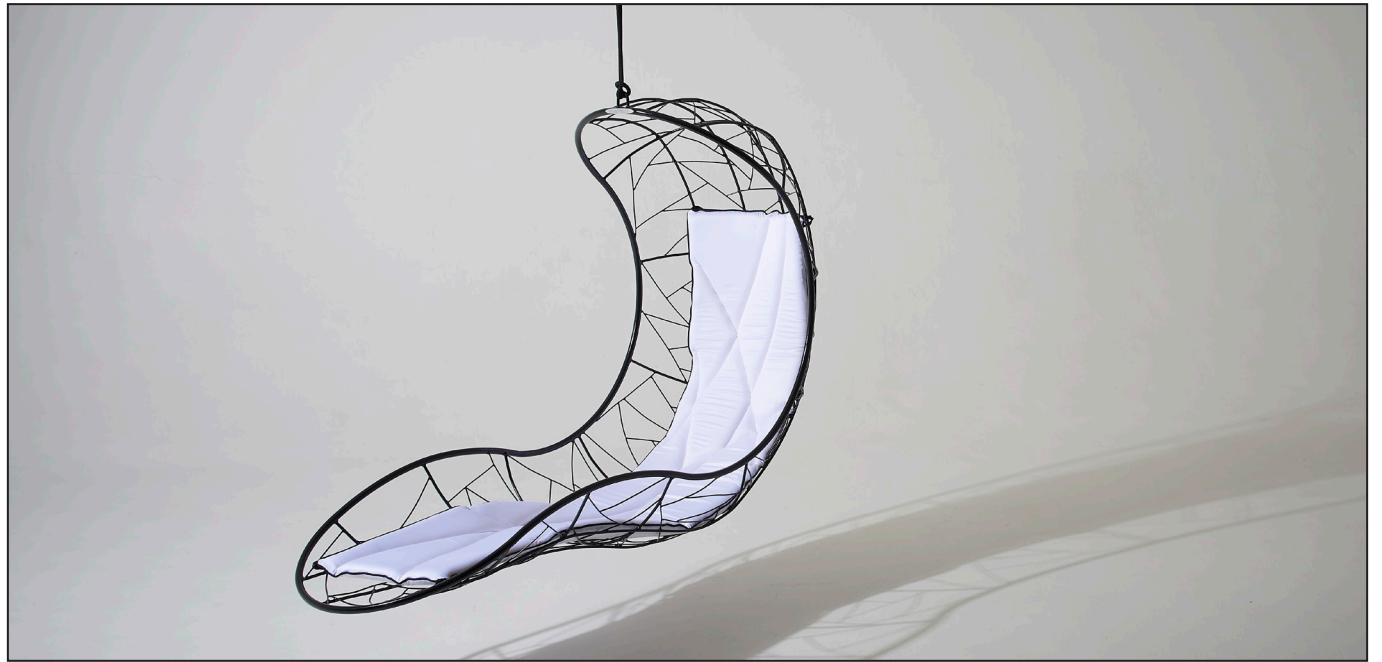

Icicle

Nutmeg

Velvet - Magical

Ink

Midnight

Midnight / Ink

* Note: Colours may appear different from device to device.

White Fabric with black piping - soft, luxurious, washable, outdoor, uv and moisture resistant (600 drip count)