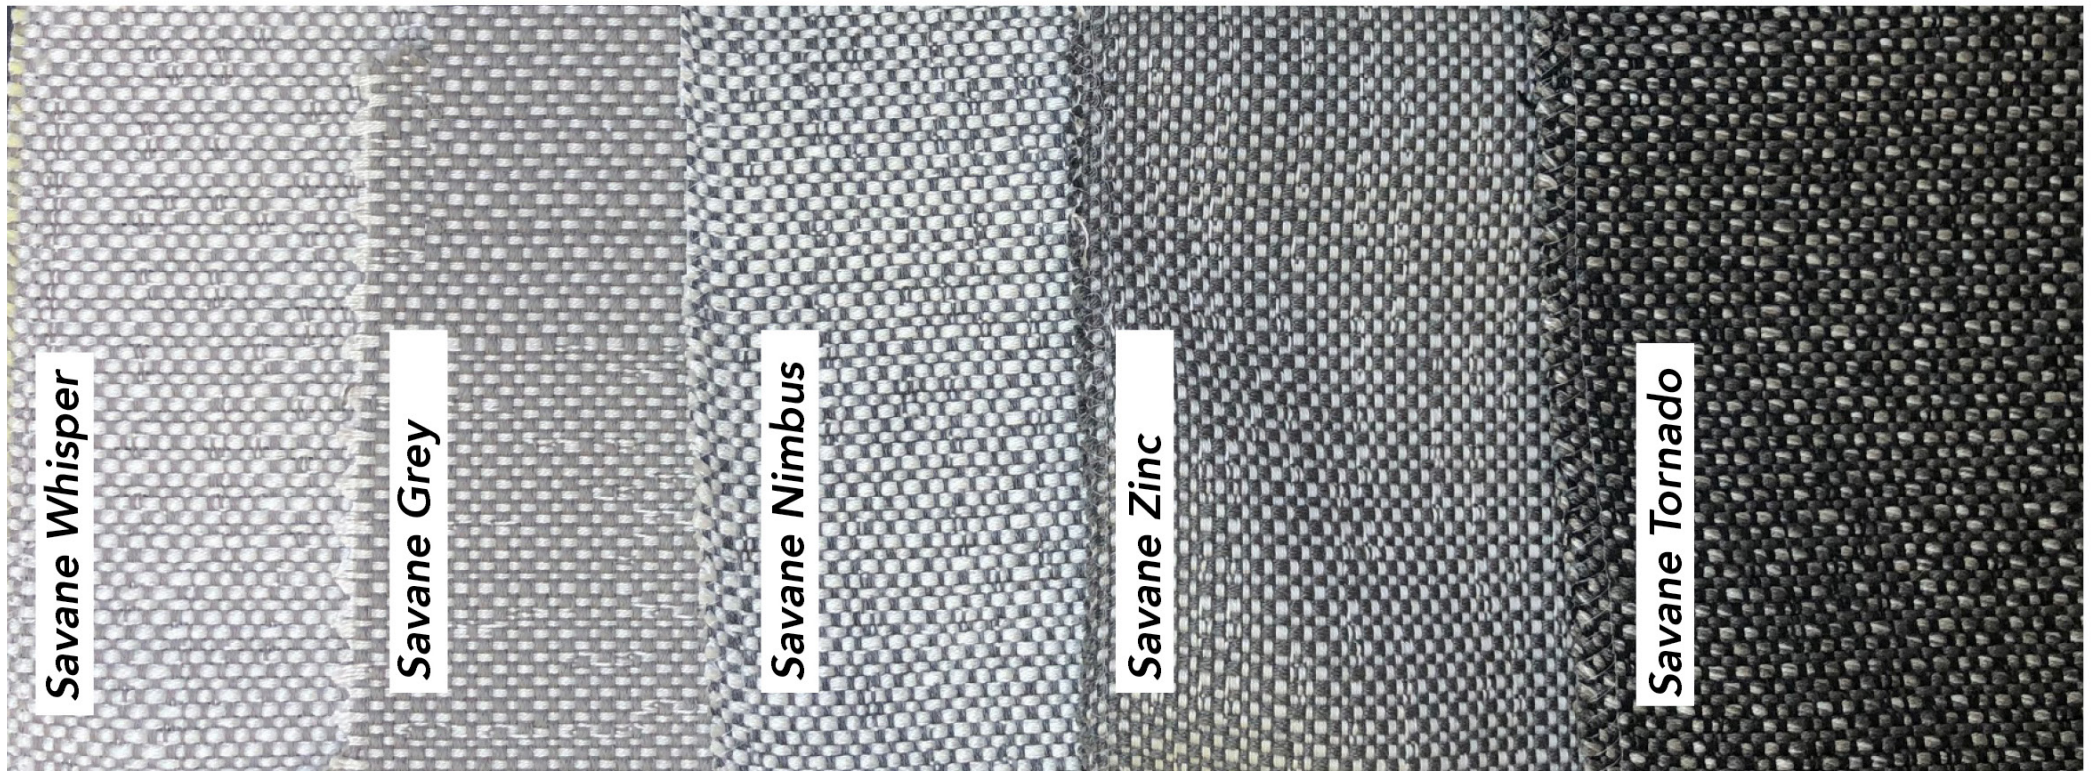

* Note: Colours may appear different from device to device.

Sunbrella - Savane

Sunbrella - Savane

Sunbrella textiles are made with close attention to design detail, and engineered with robust performance characteristics that provide resistance to fading and degradation from sunlight and chemical exposure. The fabric is tactile yet durable, has industry-leading environmental characteristics, is easy to care for and offers long life - wherever it's used.