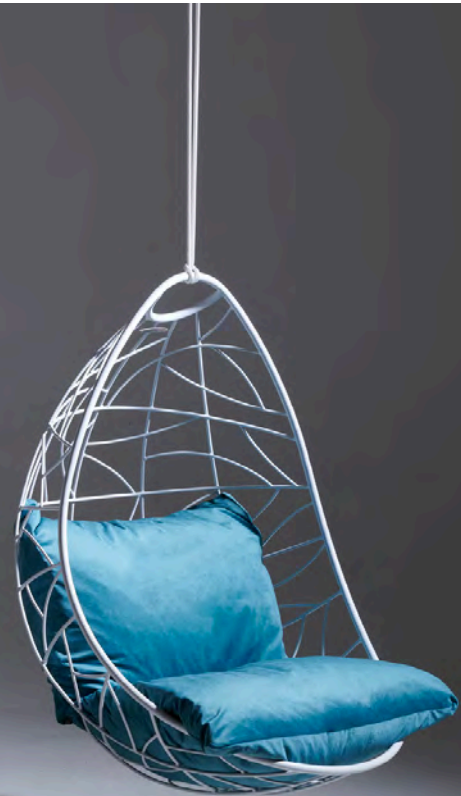

Nest Egg - Twig pattern - White

Nest Egg - Twig pattern - White

Nest Egg - Twig pattern - Black with Icelandic sheepskin

Nest Egg - Twig pattern - Gold

Nest Egg - Twig pattern - Silver

Nest Egg - Twig pattern - Grey

Nest Egg - Twig pattern - Singita style cushion

Nest Egg - Twig pattern - Singita style cushion
- bolster can be added for head or arm support

Square cushions x 3 - each 60 x 60 cm / 23.6" x 23.6"
- choose any fabric from our selection

Nest Egg - Circle and Striped pattern
- on request
- lead time and surcharge applies

Nest Egg - EGOLI JOZI style
inspired by Johannesburg - the city of Gold
- with square inner pattern

Nest Egg - EGOLI JOZI style
inspired by Johannesburg - the city of Gold
- with square inner pattern

HALF CIRCLE Stand

- rectangular base plate to be secured to surface / concrete foundation
- can be recessed and covered with grass, tiles, wood, pebbles - so not visible
 - nothing to trip over
- gives impression that half circle tube is coming straight out of the 'ground'
 - moveable option with circular base plate available