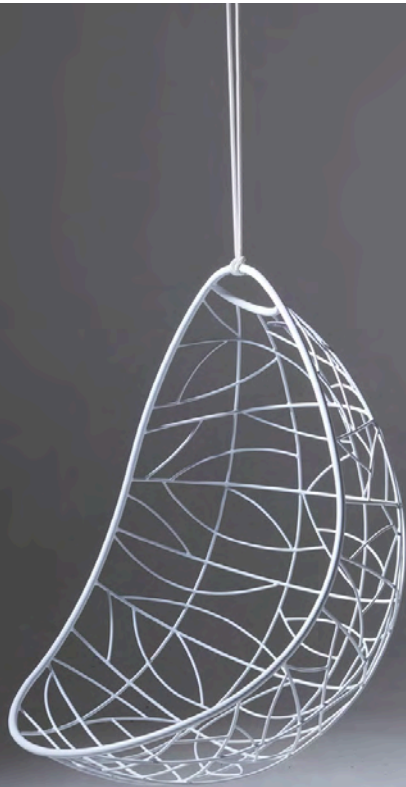

Nest Egg - Twig pattern - White

Nest Egg - Twig pattern - White

Nest Egg - Twig pattern - Black with Icelandic sheepskin

Nest Egg - Twig pattern - Gold

Nest Egg - Twig pattern - Silver

Nest Egg - Twig pattern - Grey

Nest Egg - Twig pattern - Singita style cushion

Nest Egg - Twig pattern - Singita style cushion
- bolster can be added for head or arm support

Square cushions x 3 - each 60 x 60 cm / 23.6" x 23.6"
- choose any fabric from our selection

Nest Egg - Circle and Striped pattern
- on request
- lead time and surcharge applies

Nest Egg - EGOLI JOZI style
inspired by Johannesburg - the city of Gold
- with square inner pattern

Nest Egg - EGOLI JOZI style
inspired by Johannesburg - the city of Gold
- with square inner pattern

HALF CIRCLE Stand

- rectangular base plate to be secured to surface / concrete foundation
- can be recessed and covered with grass, tiles, wood, pebbles - so not visible
 - nothing to trip over
- gives impression that half circle tube is coming straight out of the 'ground'
 - moveable option with circular base plate available