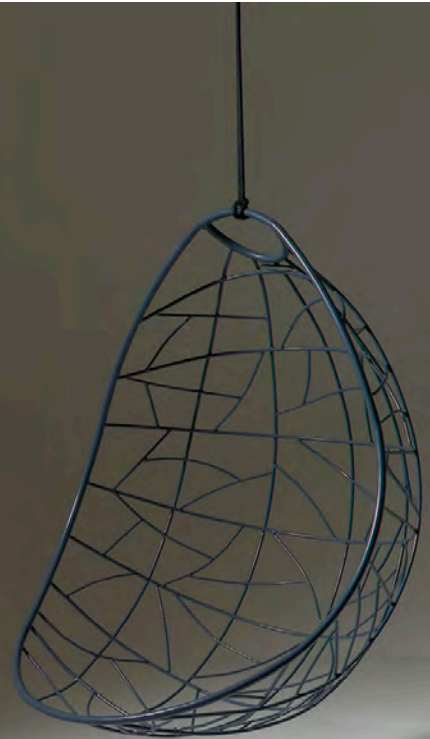

Nest Egg - Twig pattern - White

Nest Egg - Twig pattern - White

Nest Egg - Twig pattern - Black with Icelandic sheepskin

Nest Egg - Twig pattern - Gold

Nest Egg - Twig pattern - Silver

Nest Egg - Twig pattern - Grey

Nest Egg - Twig pattern - Singita style cushion

Nest Egg - Twig pattern - Singita style cushion
- bolster can be added for head or arm support

Square cushions x 3 - each 60 x 60 cm / 23.6" x 23.6"
- choose any fabric from our selection

Nest Egg - Circle and Striped pattern
- on request
- lead time and surcharge applies

Nest Egg - EGOLI JOZI style
inspired by Johannesburg - the city of Gold
- with square inner pattern

Nest Egg - EGOLI JOZI style
inspired by Johannesburg - the city of Gold
- with square inner pattern

HALF CIRCLE Stand

- rectangular base plate to be secured to surface / concrete foundation
- can be recessed and covered with grass, tiles, wood, pebbles - so not visible
 - nothing to trip over
- gives impression that half circle tube is coming straight out of the 'ground'
 - moveable option with circular base plate available