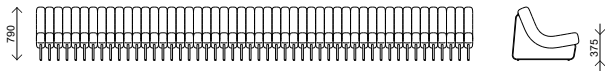

## 10-Seater

<b>PACK SIZE (MM)</b>	L6600 X W1100 X H1050	
<b>CUBIC METERS</b>	7.62 M <sup>3</sup>	
<b>PACK WEIGHT</b>	350 KG	
<b>MATERIALS</b>	UPHOLSTERY	OUTDOOR FABRICS
<b>MATERIALS</b>	LEGS	POWDER COATED ALUMINIUM FLAT BAR