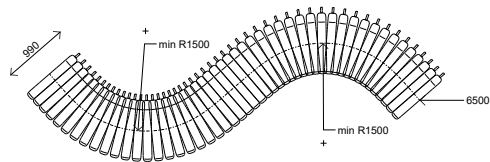

## 10-Seater

<b>PACK SIZE (MM)</b>	L6600 X W1100 X H1050	
<b>CUBIC METERS</b>	7.62 M <sup>3</sup>	
<b>PACK WEIGHT</b>	350 KG	
<b>MATERIALS</b>	UPHOLSTERY	OUTDOOR FABRICS
<b>MATERIALS</b>	LEGS	POWDER COATED ALUMINIUM FLAT BAR