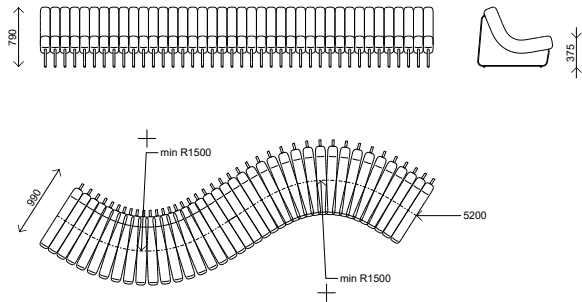

COLLECTIONS

Songololo Sofa

8-Seater

PACK SIZE (MM)	L5300 X W1100 X H1050	
CUBIC METERS	6.12 M³	
PACK WEIGHT	280 KG	
MATERIALS	UPHOLSTERY	OUTDOOR FABRICS
MATERIALS	LEGS	POWDER COATED ALUMINIUM FLAT BAR

HALDANE