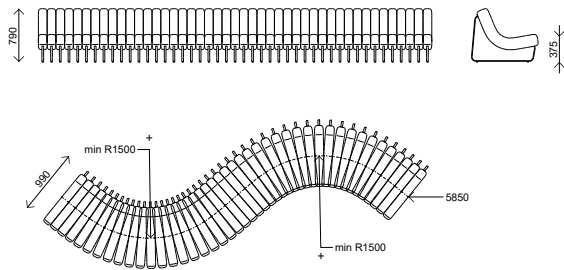

COLLECTIONS

Songololo Sofa

9-Seater

PACK SIZE (MM)	L5950 X W1100 X H1050	
CUBIC METERS	6.87 M³	
PACK WEIGHT	315 KG	
MATERIALS	UPHOLSTERY	OUTDOOR FABRICS
MATERIALS	LEGS	POWDER COATED ALUMINIUM FLAT BAR

HALDANE