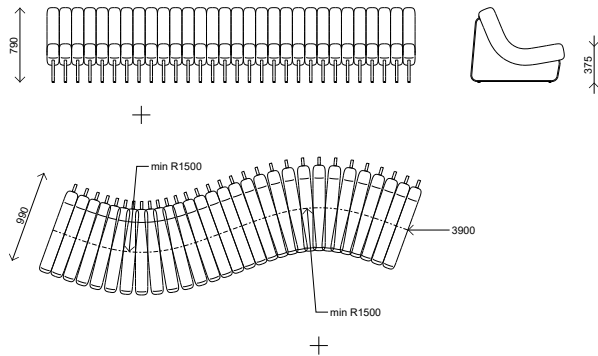

COLLECTIONS

Songololo Sofa

6-Seater

PACK SIZE (MM)	L4000 X W1100 X H1050	
CUBIC METERS	4.62 M³	
PACK WEIGHT	210 KG	
MATERIALS	UPHOLSTERY	OUTDOOR FABRICS
MATERIALS	LEGS	POWDER COATED ALUMINIUM FLAT BAR

HALDANE