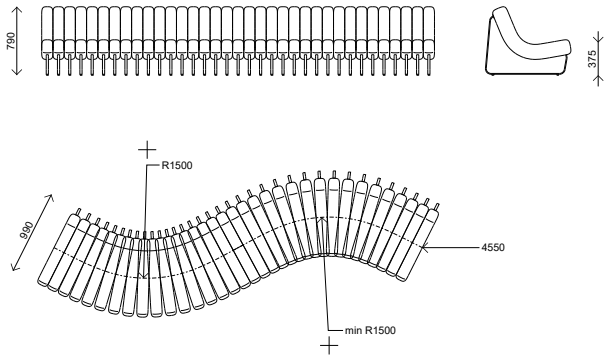

COLLECTIONS

Songololo Sofa

7-Seater

PACK SIZE (MM)	L4650 X W1100 X H1050	
CUBIC METERS	5.40 M³	
PACK WEIGHT	245 KG	
MATERIALS	UPHOLSTERY	OUTDOOR FABRICS
MATERIALS	LEGS	POWDER COATED ALUMINIUM FLAT BAR

HALDANE