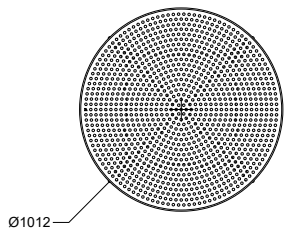

## Low 3-Seater

**PACK SIZE (MM)** L790X W790 X H680

**CUBIC METERS** 0.43 M<sup>3</sup>

**PACK WEIGHT** 17.5 KG

**MATERIALS** POWDER COATED 304  
STAINLESS STEEL

**HALDANE**

COLLECTIONS

# Polka

## Low 4-Seater

PACK SIZE (MM) L1040X W1040 X H680

CUBIC METERS 0.74 M<sup>3</sup>

PACK WEIGHT 26 KG

MATERIALS POWDER COATED 304  
STAINLESS STEEL

HALDANE

COLLECTIONS