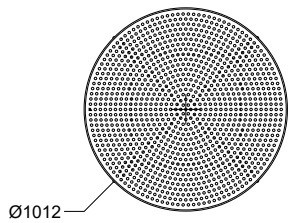

## Cafe 3-Seater

PACK SIZE (MM)	L790X W790 X H780
CUBIC METERS	0.492 M <sup>3</sup>
PACK WEIGHT	18 KG
MATERIALS	POWDER COATED 304 STAINLESS STEEL

HALDANE

COLLECTIONS

# Polka

## Cafe 4-Seater

PACK SIZE (MM) L1040X W1040 X H780

CUBIC METERS 0.84 M<sup>3</sup>

PACK WEIGHT 27 KG

MATERIALS POWDER COATED 304  
STAINLESS STEEL

HALDANE

COLLECTIONS