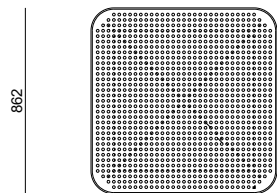

## Low 4-Seater

PACK SIZE (MM) L1040X W1040 X H680

CUBIC METERS 0.74 M<sup>3</sup>

PACK WEIGHT 26 KG

MATERIALS POWDER COATED 304  
STAINLESS STEEL

HALDANE

COLLECTIONS

# Polka

## Low Square 4-Seater

PACK SIZE (MM) L890X W890 X H680

CUBIC METERS 0.54 M<sup>3</sup>

PACK WEIGHT 26 KG

MATERIALS POWDER COATED 304  
STAINLESS STEEL

862

HALDANE