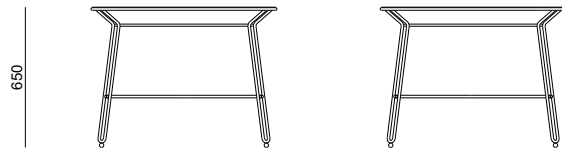

## Low Square 4-Seater

PACK SIZE (MM) L890X W890 X H680

CUBIC METERS 0.54 M<sup>3</sup>

PACK WEIGHT 26 KG

MATERIALS POWDER COATED 304  
STAINLESS STEEL

862

HALDANE