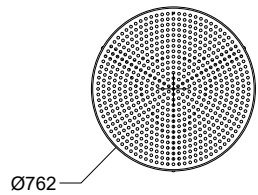

COLLECTIONS

Polka

Cafe 3-Seater

PACK SIZE (MM)	L790X W790 X H780
CUBIC METERS	0.492 M³
PACK WEIGHT	18 KG
MATERIALS	POWDER COATED 304 STAINLESS STEEL

HALDANE