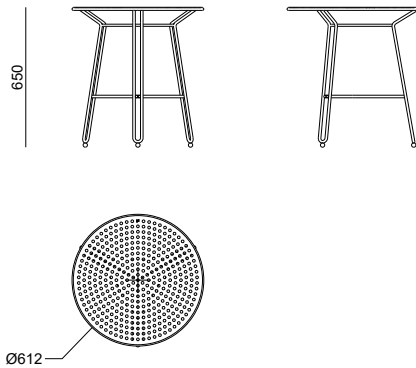

COLLECTIONS

Polka

Low 2-Seater

PACK SIZE (MM)	L640X W640 X H680
CUBIC METERS	0.28 M³
PACK WEIGHT	13.5 KG
MATERIALS	POWDER COATED 304 STAINLESS STEEL

HALDANE