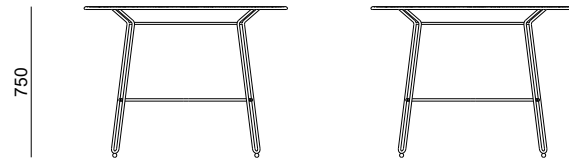

## Cafe 4-Seater

PACK SIZE (MM) L1040X W1040 X H780

CUBIC METERS 0.84 M<sup>3</sup>

PACK WEIGHT 27 KG

MATERIALS POWDER COATED 304  
STAINLESS STEEL

HALDANE

COLLECTIONS