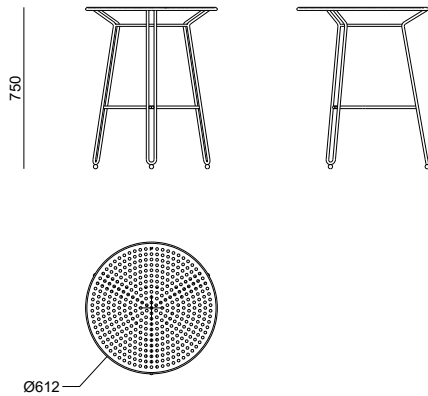

## Bar Table

PACK SIZE (MM)	L790X W790 X H1030
CUBIC METERS	0.64 M <sup>3</sup>
PACK WEIGHT	20 KG
MATERIALS	POWDER COATED 304 STAINLESS STEEL

HALDANE

COLLECTIONS

## Cafe 2-Seater

PACK SIZE (MM)	L640X W640 X H780
CUBIC METERS	0.32 M <sup>3</sup>
PACK WEIGHT	14 KG
MATERIALS	POWDER COATED 304 STAINLESS STEEL

HALDANE

COLLECTIONS