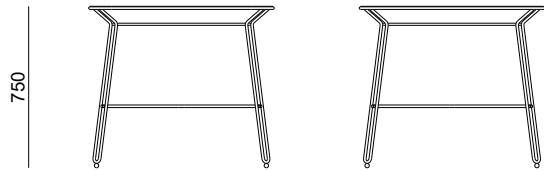

## Square 4-Seater

PACK SIZE (MM) L890X W890 X H780

CUBIC METERS 0.62 M<sup>3</sup>

PACK WEIGHT 27 KG

MATERIALS POWDER COATED 304  
STAINLESS STEEL

862

HALDANE

COLLECTIONS