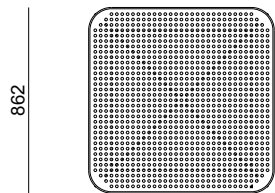

## Cafe 4-Seater

PACK SIZE (MM) L1040X W1040 X H780

CUBIC METERS 0.84 M<sup>3</sup>

PACK WEIGHT 27 KG

MATERIALS POWDER COATED 304  
STAINLESS STEEL

HALDANE

COLLECTIONS

# Polka

## Square 4-Seater

PACK SIZE (MM) L890X W890 X H780

CUBIC METERS 0.62 M<sup>3</sup>

PACK WEIGHT 27 KG

MATERIALS POWDER COATED 304  
STAINLESS STEEL

862

HALDANE

COLLECTIONS