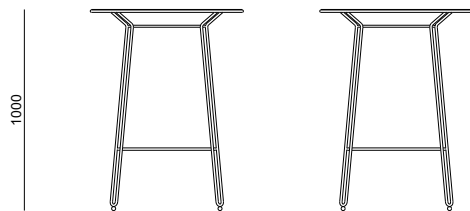

# Polka

Drive You Dotty.

Polka Cafe Tables are feminine and functional. Inspired by Cape Town's foodie culture, these skinny legged beauties are an outdoor staple. Attractive and quirky with swirling Polka dots, the functionally fabricated stainless steel tables come in varied heights and diameters in more than 20 delicious colours.

## Bar Table

PACK SIZE (MM)	L790X W790 X H1030
CUBIC METERS	0.64 M <sup>3</sup>
PACK WEIGHT	20 KG
MATERIALS	POWDER COATED 304 STAINLESS STEEL

HALDANE

COLLECTIONS