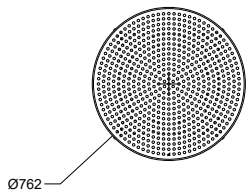

## Bar Table

PACK SIZE (MM)	L790X W790 X H1030
CUBIC METERS	0.64 M <sup>3</sup>
PACK WEIGHT	20 KG
MATERIALS	POWDER COATED 304 STAINLESS STEEL

HALDANE

COLLECTIONS