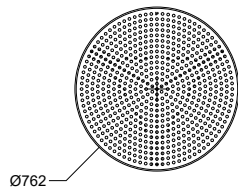

# Polka

## Low 3-Seater

**PACK SIZE (MM)** L790X W790 X H680

**CUBIC METERS** 0.43 M<sup>3</sup>

**PACK WEIGHT** 17.5 KG

**MATERIALS** POWDER COATED 304  
STAINLESS STEEL

**HALDANE**

COLLECTIONS