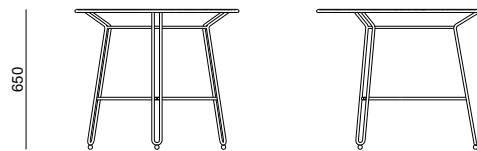

## Low 3-Seater

**PACK SIZE (MM)** L790X W790 X H680

**CUBIC METERS** 0.43 M<sup>3</sup>

**PACK WEIGHT** 17.5 KG

**MATERIALS** POWDER COATED 304  
STAINLESS STEEL

**HALDANE**

COLLECTIONS