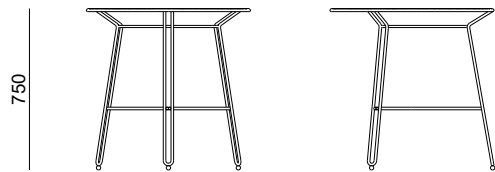

COLLECTIONS

Polka

Cafe 3-Seater

PACK SIZE (MM)	L790X W790 X H780
CUBIC METERS	0.492 M³
PACK WEIGHT	18 KG
MATERIALS	POWDER COATED 304 STAINLESS STEEL

HALDANE