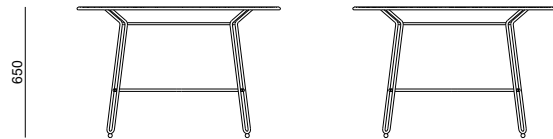

## Low 4-Seater

PACK SIZE (MM) L1040X W1040 X H680

CUBIC METERS 0.74 M<sup>3</sup>

PACK WEIGHT 26 KG

MATERIALS POWDER COATED 304  
STAINLESS STEEL

HALDANE

COLLECTIONS