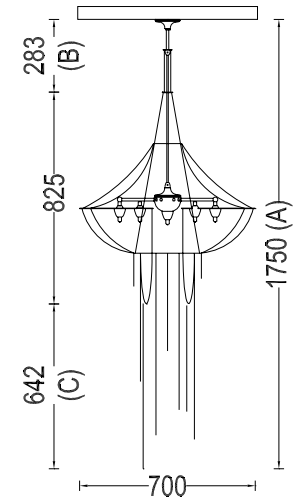

FLOWER OF LIFE | FLOWER OF LIFE - 700 - SUSPENDED | FOLC-700-S

DESCRIPTION

A suspended chandelier inspired by the sacred geometry known as the 'flower of life'. Made from lasercut stainless steel frames, chrome plated or lacquered, solid brass components and ballchain in several optional finishes. Illuminated by 13 surface mounted G9 Halogen lamps.

PRODUCT SIZE

SHADE SIZE: 700W X 825H MM / TOTAL HEIGHT: 1750MM

PACKAGING DIMENSIONS

810MM(W) X 810MM(L) X 330MM(H)

LAMP TYPE & NO

13 X G9-HALOGEN 18-40 WATT LAMPS (234-520W)
OR LED

CLASS I

IP RATING 20

QC RATING 21

VOLTAGE RANGE

110 - 240V

PRODUCT
MARKS &
RATINGS

WEIGHT 9KG

PACKED 17KG
WEIGHT

TECHNICAL DRAWING

INTERACT