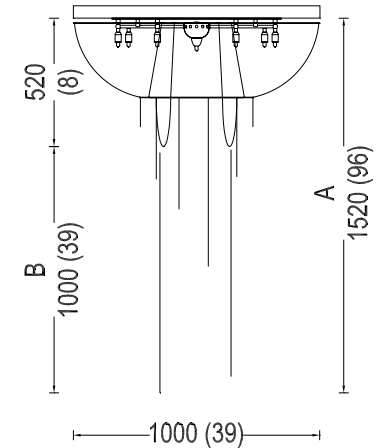

PRODUCT SIZE

SHADE SIZE: 1000W X 520H MM / TOTAL HEIGHT: 1520MM

PACKAGING DIMENSIONS

1140MM(W) X 1140MM(L) X 390MM(H)

LAMP TYPE & NO

19 X G9-HALOGEN 18-40 WATT LAMPS (342-760W)
OR LED

CLASS I

IP RATING 20

QC RATING 21

VOLTAGE RANGE
110 - 240V

PRODUCT
MARKS &
RATINGS

WEIGHT 25KG
PACKED 39KG
WEIGHT

TECHNICAL DRAWING

INTERACT

SELECT COLOUR

- SILVER *
- BRASS *
- COPPER *
- SMOKE *
- MIXED METALIC *
- RUST *
- WHITE
- RED
- BLACK

* METALLIC

CUSTOMISE DIMENSIONS

A

B

LAMP TYPE

QUANTITY

ADDITIONAL COMMENTS