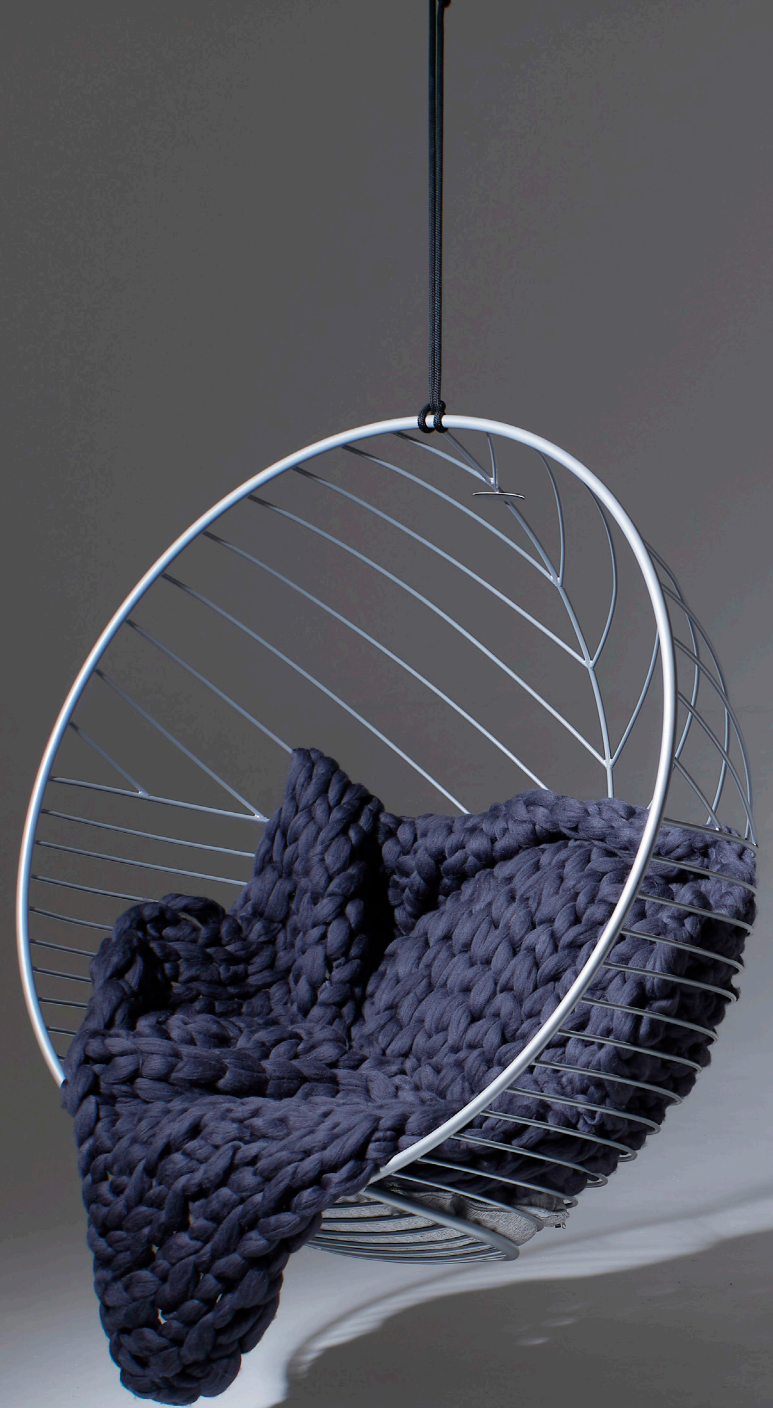

Three Square

Singita cushion

Flapjack cushion

Bubble - Sunbrella Savanne - two tone: light and dark grey

Bubble : Left: White Outdoor soft and luxurious fabric - with black piping  
Right - Bubble - Sunbrella Savanne - two tone light and dark grey

Bubble - cushion options

Bubble - cushion options

Bubble - sheepskins

Bubble - cushion options