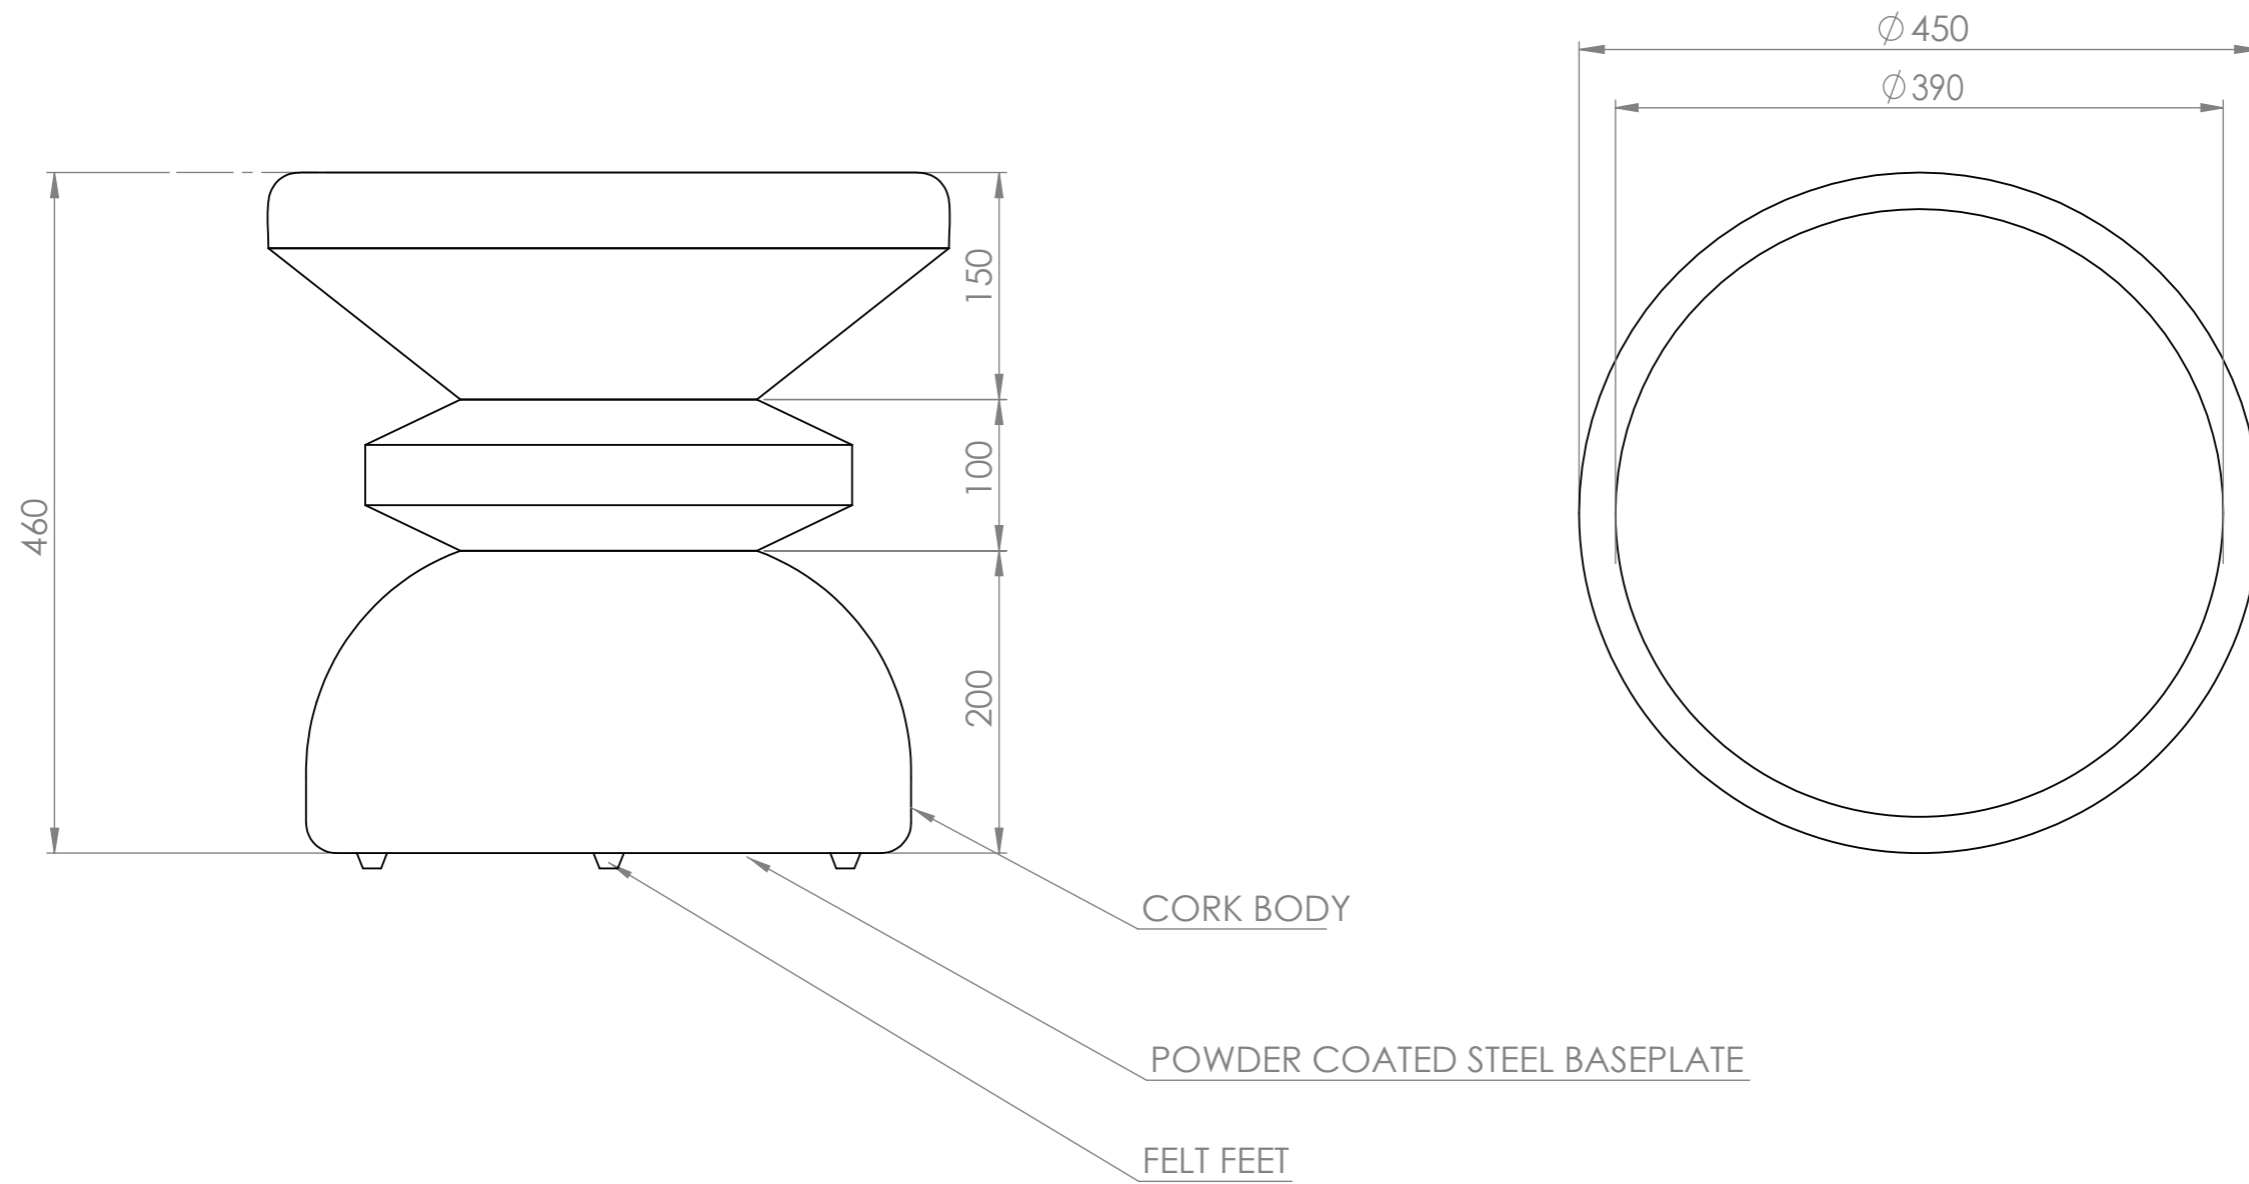

wiid. design®

wild. design®

SPECIFICATIONS

African cork side table shape 1

Height	460mm
Width	450mm
Length	450mm
Weight	Light facade cork - 18 Kg Dark facade cork - 15.4 Kg

Manufactured in Cape Town from 100% organic and completely recyclable dark cork, this particular grade of cork is manufactured from recycled cork particles and is produced industrially without the use of additives and requires low energy consumption. The top of the table features a Terrazzo / Granite inlay increasing durability and functionality.

Side Table	Dark facadé grade cork Light facadé grade cork
Base plate	3mm powder coated steel
Feet	Black rubber or felt

SPECIFICATIONS

African cork side table shape 2

Height	460mm
Width	450mm
Length	450mm
Weight	Light facade cork - 15.5 Kg Dark facade cork - 13.1 Kg

Manufactured in Cape Town from 100% organic and completely recyclable dark cork, this particular grade of cork is manufactured from recycled cork particles and is produced industrially without the use of additives and requires low energy consumption. The top of the table features a Terrazzo / Granite inlay increasing durability and functionality.

Side Table	Dark facadé grade cork Light facadé grade cork
Base plate	3mm powder coated steel
Feet	Felt feet

Shape 1

Shape 2