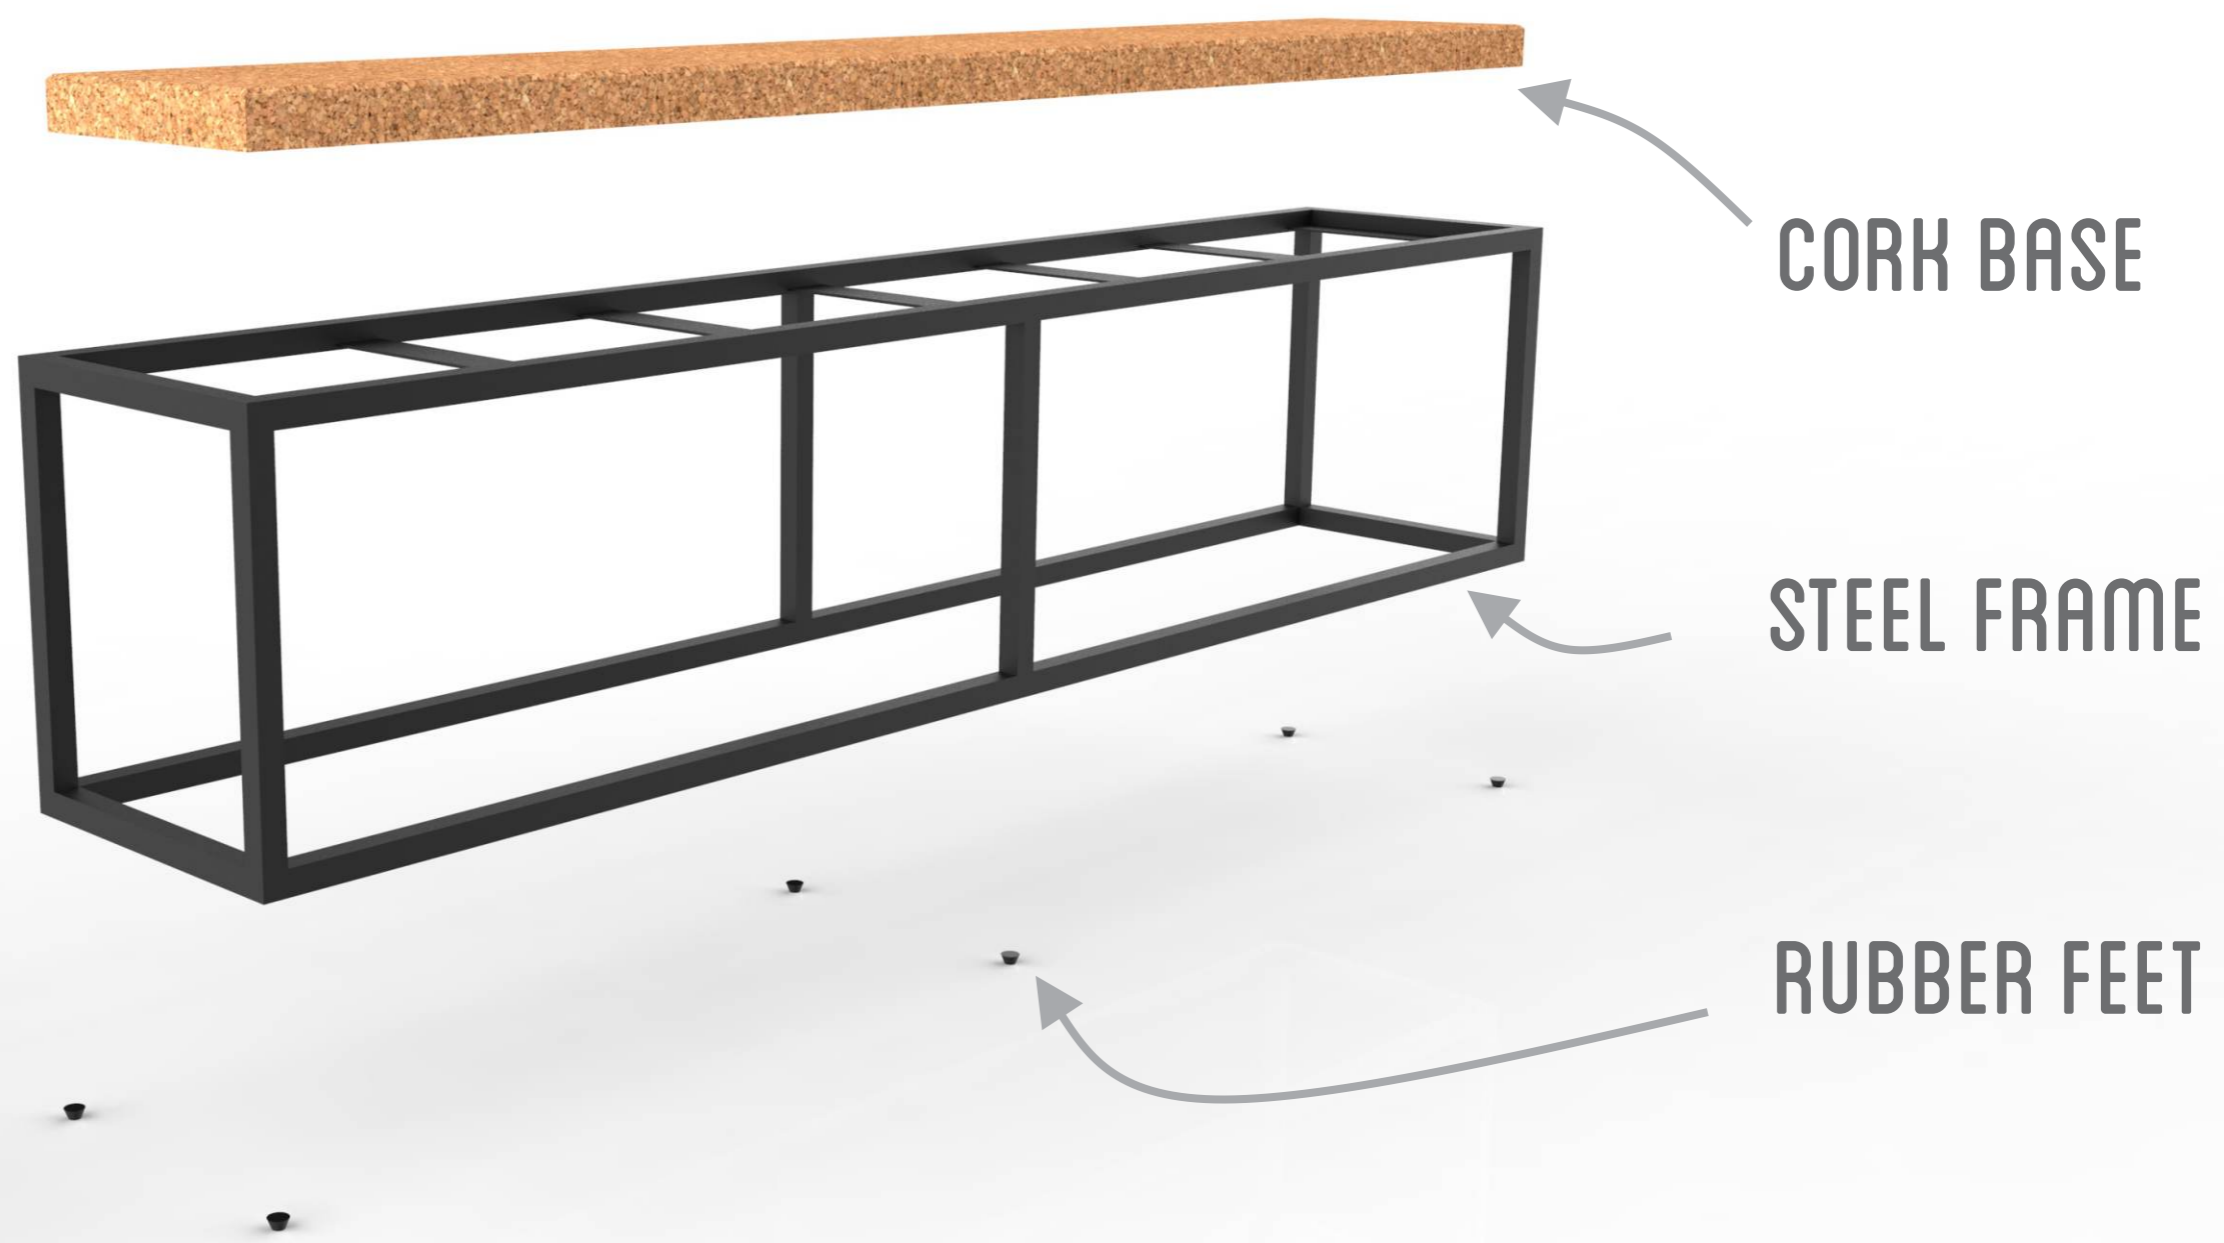

1910mm

460mm

350.8mm

460mm

CORK BASE

STEEL FRAME

RUBBER FEET