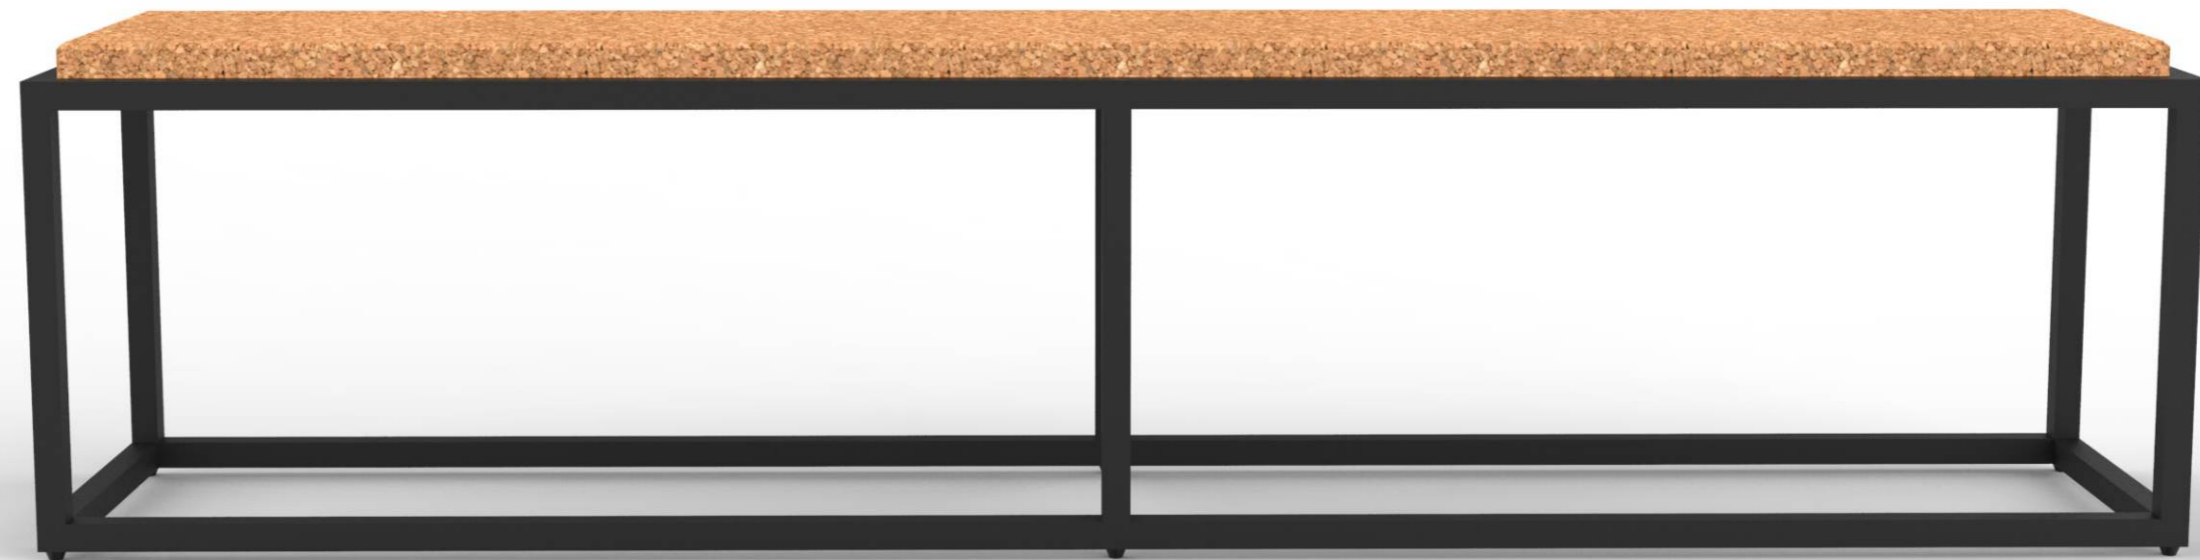

1910mm

460mm

350.8mm

460mm

CORK BASE

STEEL FRAME

RUBBER FEET