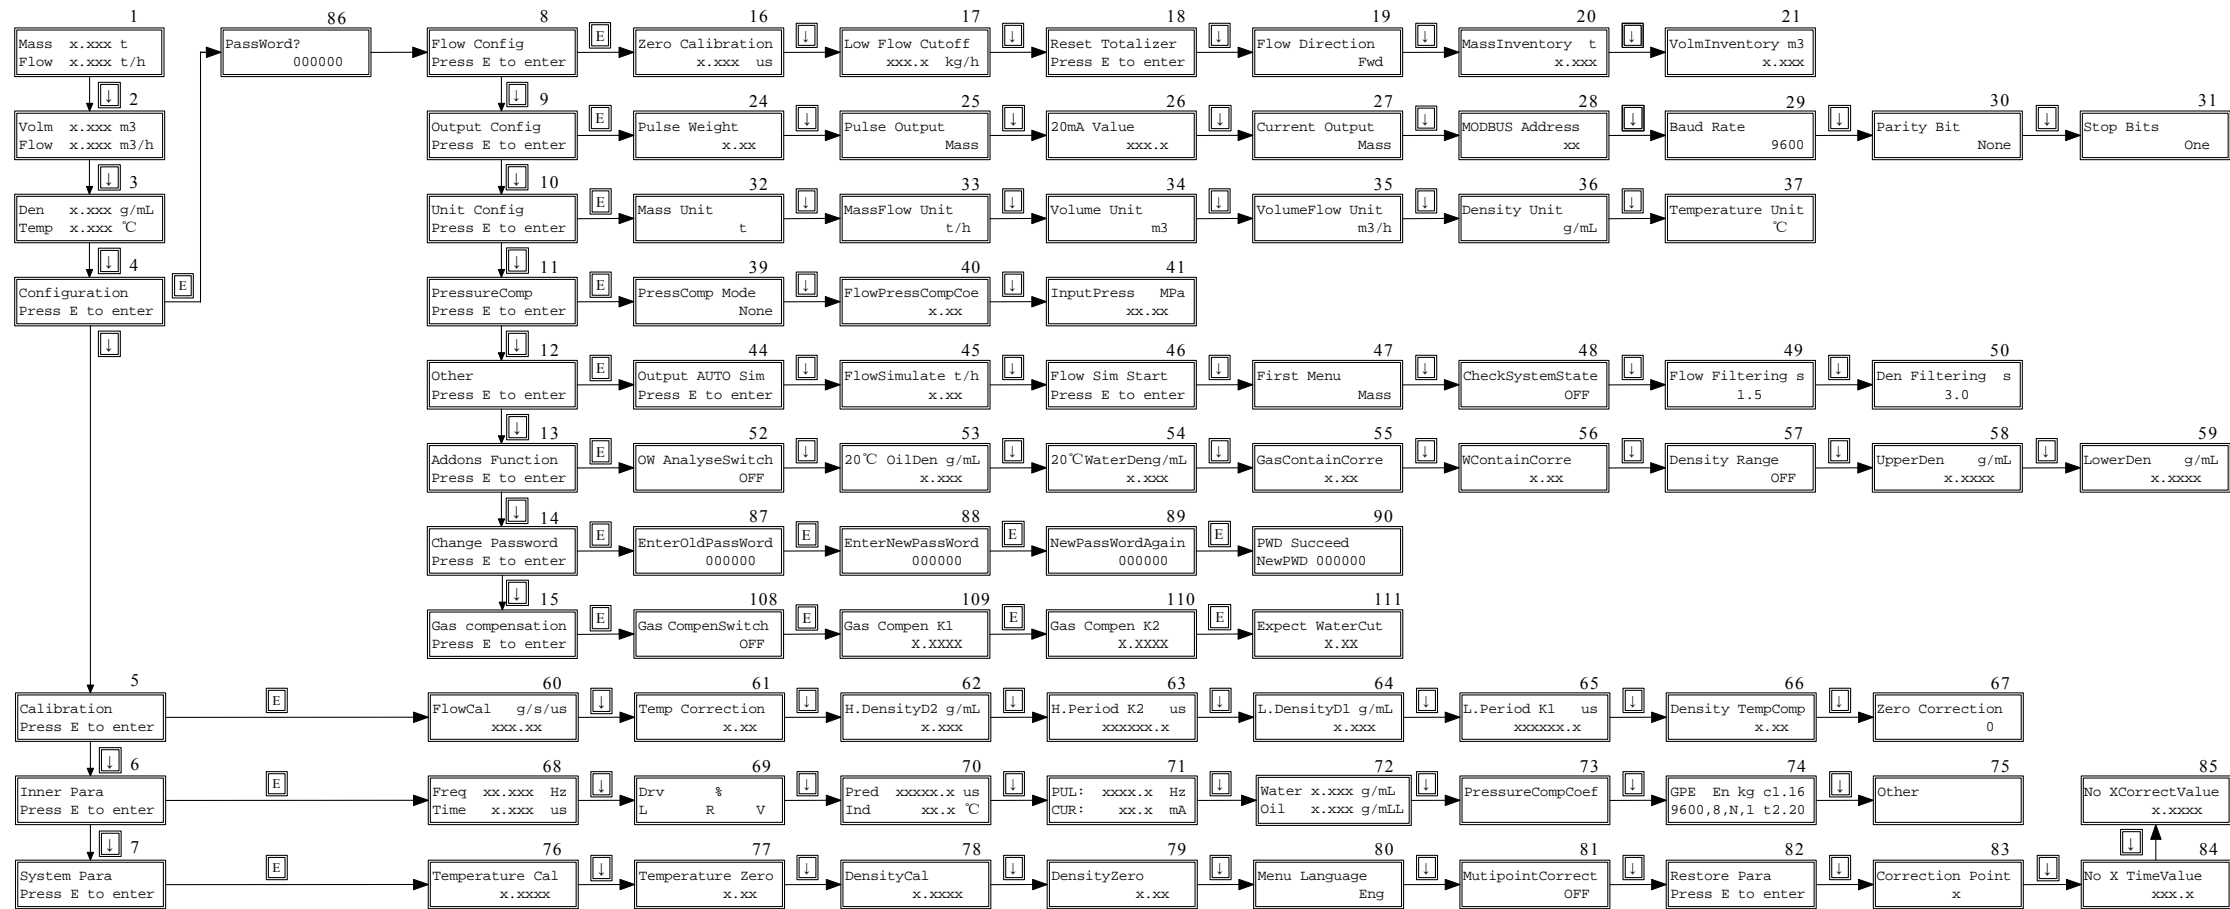

# TMFM Coriolis Menu Chart

Note: 1. For Coriolis Mass Meter Program Ver2.55 and later versions.