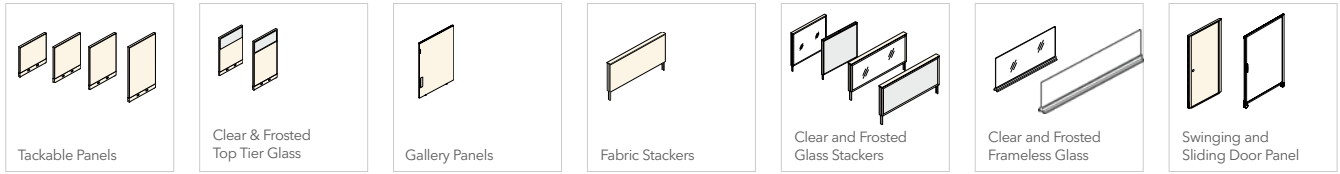

Panels

Worksurfaces

Supports

Storage

Accessories