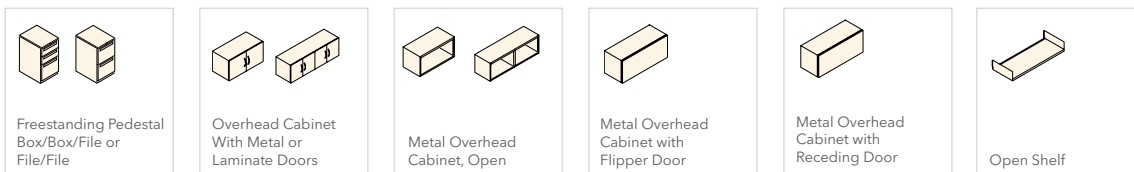

Panels

Worksurfaces

Supports

Storage

Accessories

HON.

Make your space work®

The HON Company
200 Oak Street, Muscatine, IA 52761
800.833.3964 | Check out hon.com