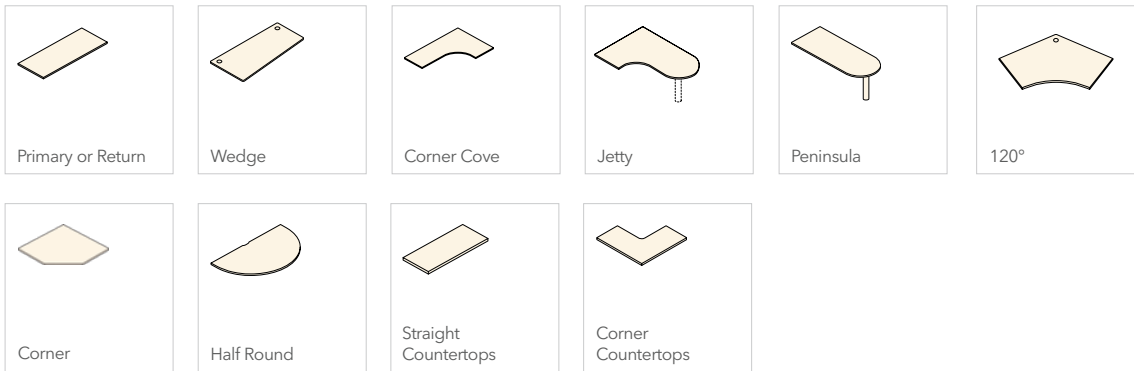

Worksurfaces