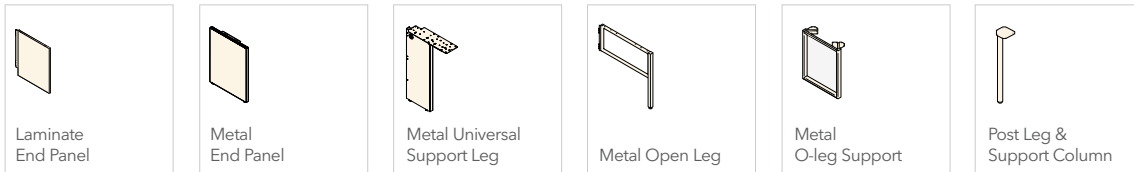

Panels

Worksurfaces

Supports

Storage

Accessories