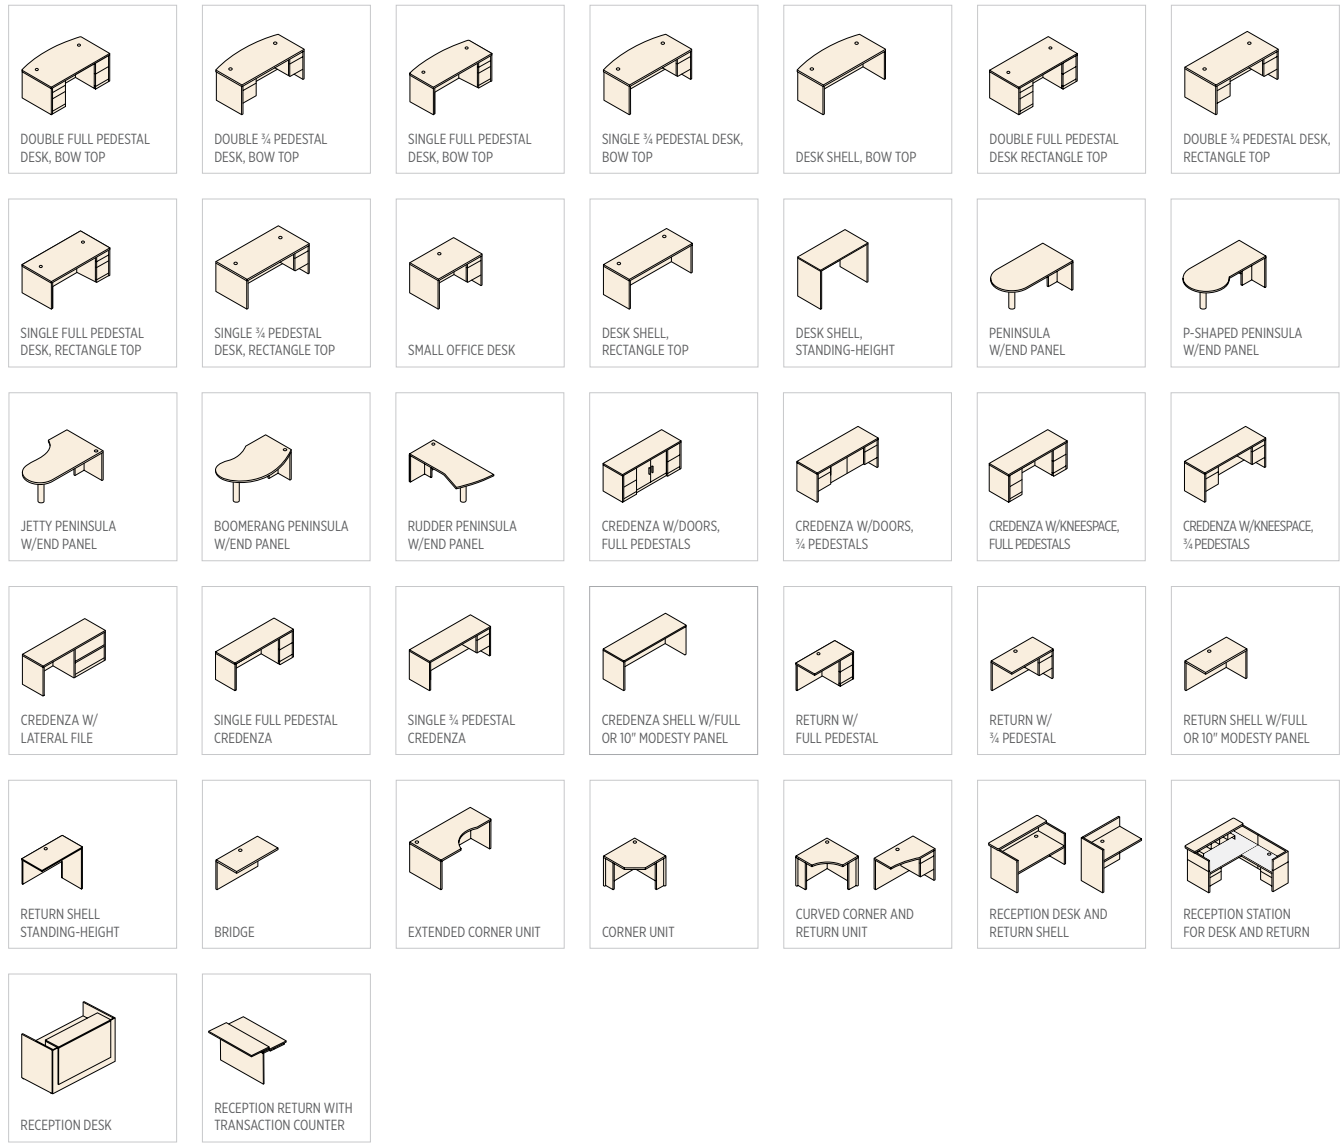

DESKS

MODULAR AND MOBILE PEDESTALS