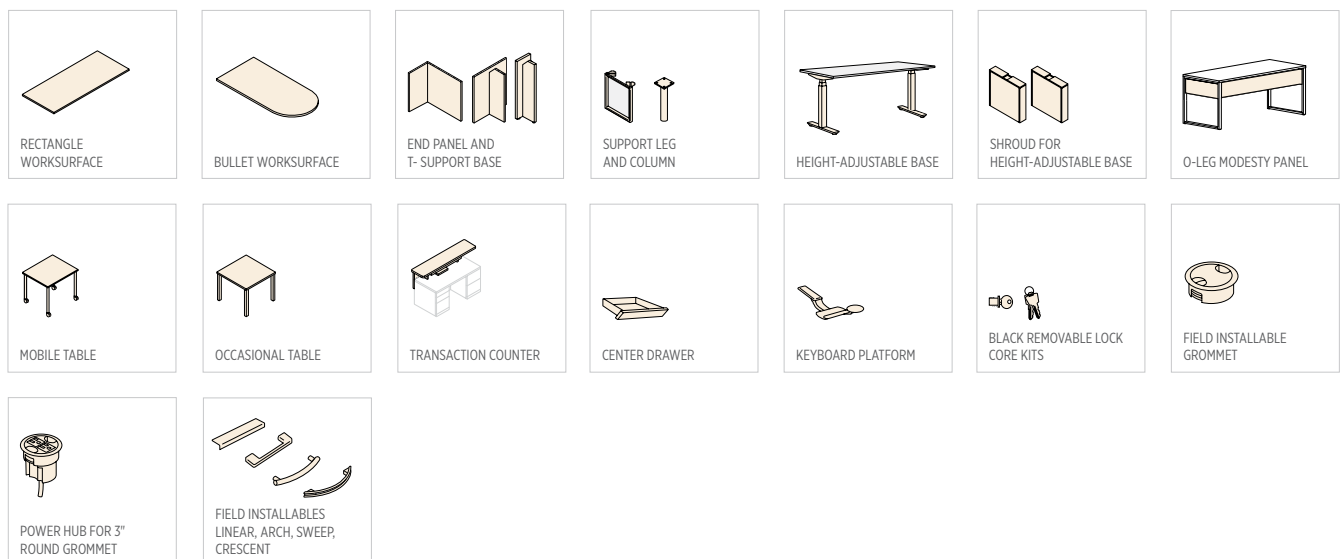

SUPPORT SYSTEM

Worksurface Support options include O-legs, round support columns, height-adjustable table Base, and end panels.

DESKS

MODULAR AND MOBILE PEDESTALS

STORAGE

ADDITIONAL COMPONENTS

HON®

The HON Company
200 Oak Street, Muscatine, IA 52761
800.833.3964 | hon.com