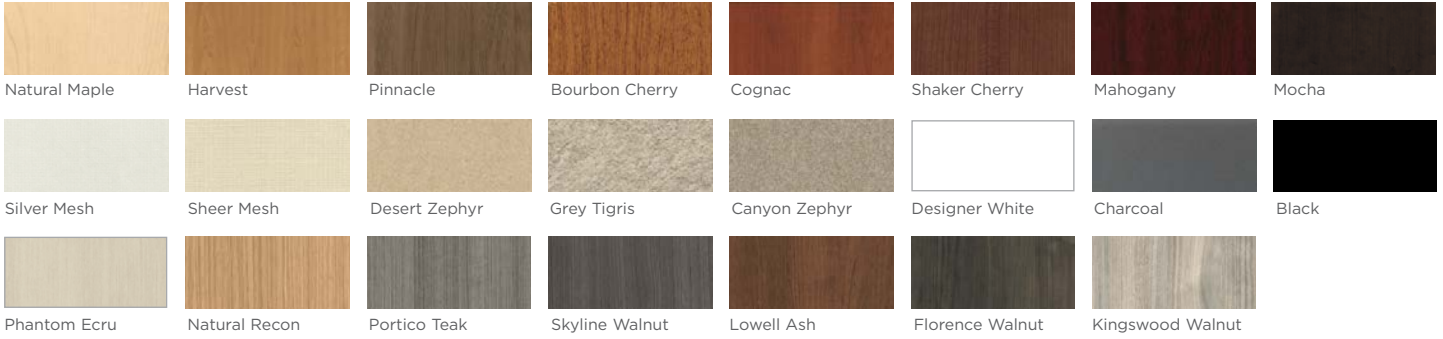

ALWAYS IN STYLE

When it comes to aesthetic variety and choice, the 10500 Series delivers with an expansive collection of laminate finishes, handle selections, door and screen styles, and worksurface support options.

LAMINATES