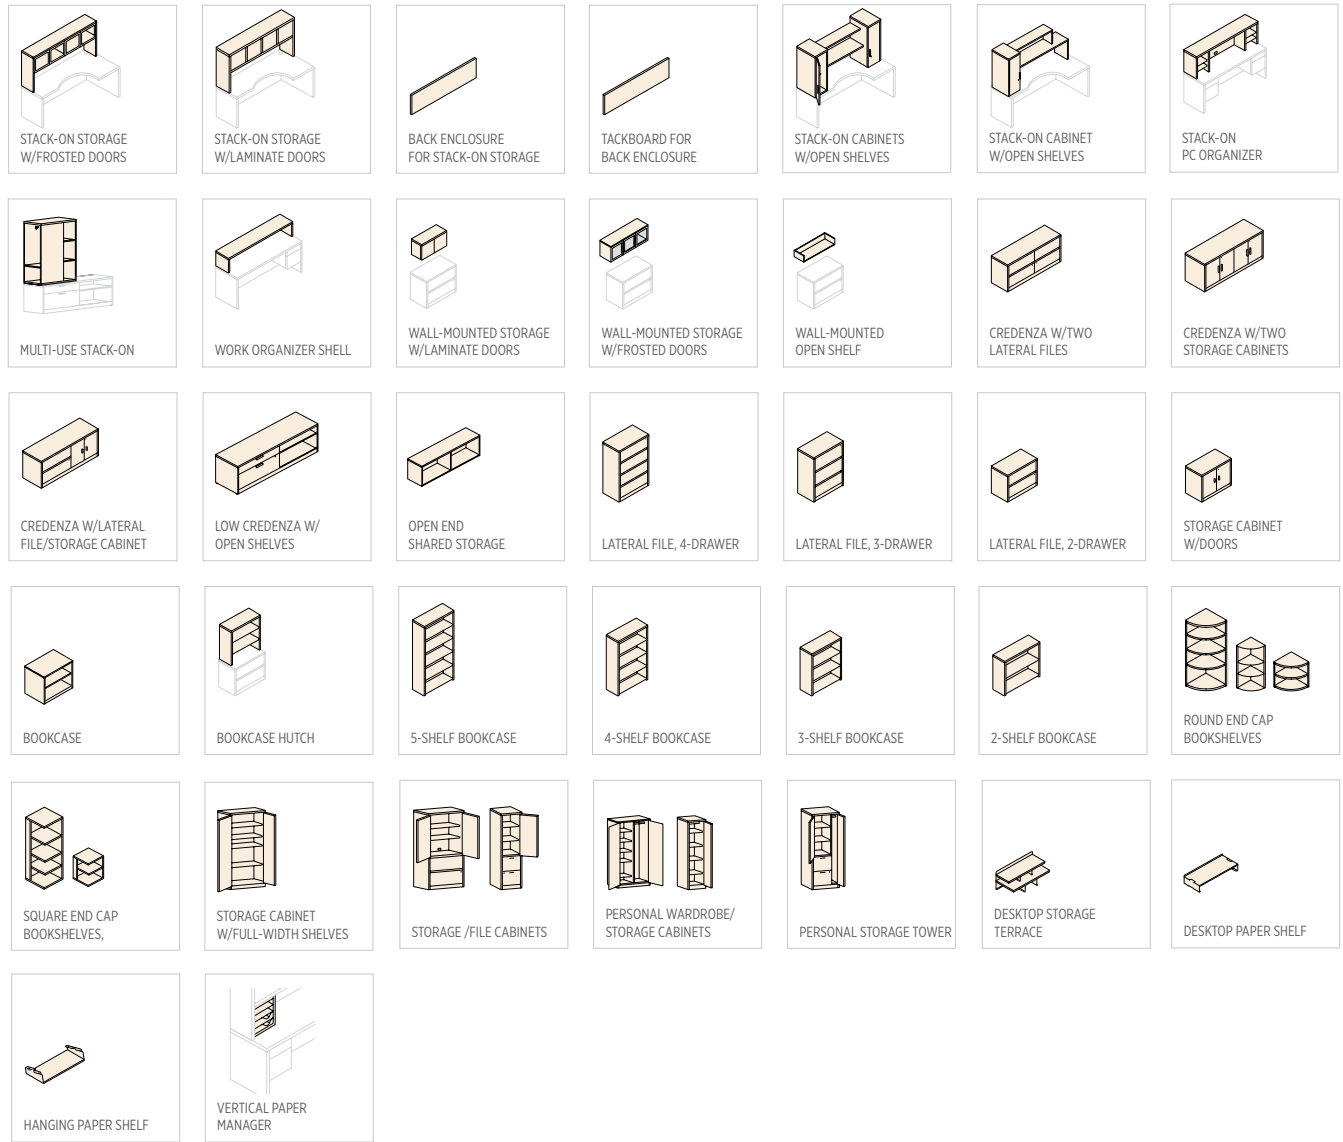

LAMINATES

HANDLE ACCESSORY OPTIONS*

* Handles are available in multiple finishes.

SCREEN TIME

Available as below worksurface modesty panels or above worksurface privacy screens.

DOOR TO DOOR

Choose from wood doors, wood locking doors or frosted doors with silver frames.

SUPPORT SYSTEM

Worksurface Support options include O-legs, round support columns, height-adjustable table Base, and end panels.

DESKS

MODULAR AND MOBILE PEDESTALS

STORAGE

ADDITIONAL COMPONENTS

HON®

The HON Company
200 Oak Street, Muscatine, IA 52761
800.833.3964 | hon.com