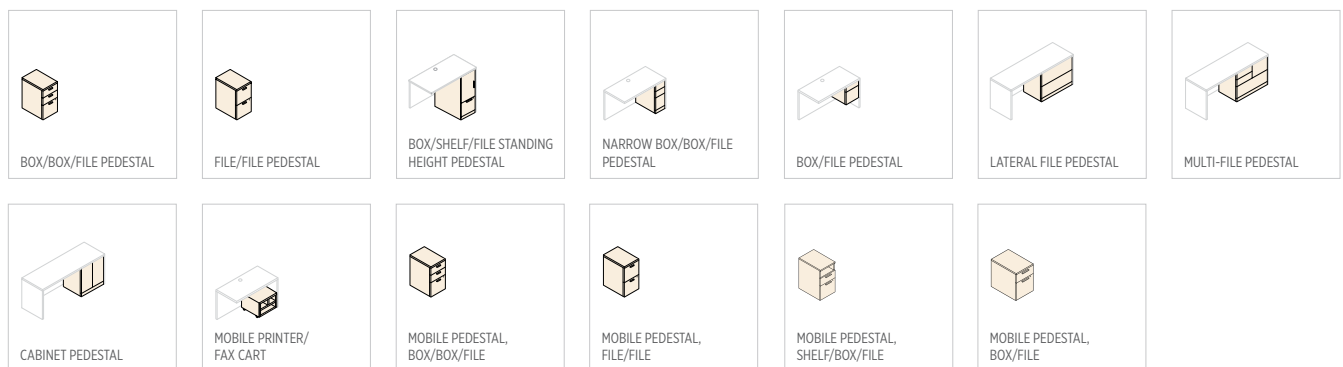

SUPPORT SYSTEM

Worksurface Support options include O-legs, round support columns, height-adjustable table Base, and end panels.

DESKS

MODULAR AND MOBILE PEDESTALS

STORAGE

ADDITIONAL COMPONENTS

HON®

The HON Company
200 Oak Street, Muscatine, IA 52761
800.833.3964 | hon.com