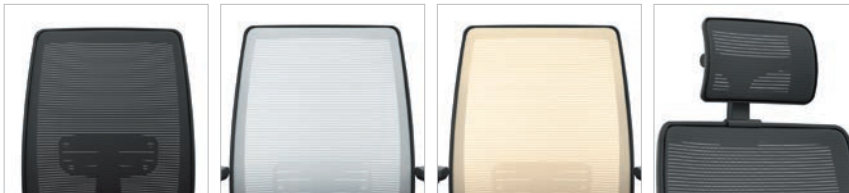

FABRIC

MESH

PLASTIC

CONTROL OPTIONS

Endorse offers four tilt control options, ranging from the basic swivel-tilt to the more advanced synchro-tilt mechanism that supports a wider range of postures.

LIMITED SYNCHRO-TILT

SYNCHRO-TILT

WEIGHT-ACTIVATED

SYNCHRO - TILT
W/BACK ANGLE ADJUST

ARM OPTIONS

Specify either Black urethane or Polished Aluminum fixed arms, and choose between height-adjustable or 4-D adjustable arms.

2-D ADJUSTABLE ARM

4-D ADJUSTABLE ARM

FIXED ARM
POLISHED ALUMINUM

FIXED ARM
BLACK

MESH BACK AND HEADREST

Endorse can be specified in one of three ilira-stretch M4 mesh colors. Optional head rest can be added to any mesh back task model.