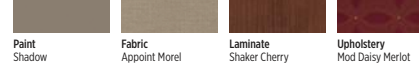

Materials

Paint Shadow
Fabric Appoint Morel
Laminate Shaker Cherry
Upholstery Mod Daisy Merlot

8x6 — 48 sqft

Features: Accelerate top tier glass panels and fabric stackers; systems worksurfaces; Voi overheads and pedestals; tool rail and accessories.