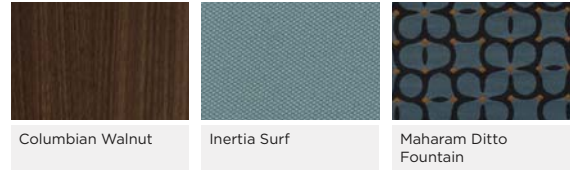

THE FINISHING TOUCH

Accelerate is made from materials that are as durable as they are stylish. The heavy-duty construction and industry-leading HON Lifetime Warranty provide unparalleled confidence of ownership. Add in our comprehensive and coordinated fabric and finish selections and it's easy to see how Accelerate can energize any space.

COOL COMBINATION CONSIDERATIONS