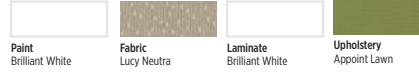

Materials

Paint Brilliant White
Fabric Lucy Neutra
Laminate Brilliant White
Upholstery Appoint Lawn