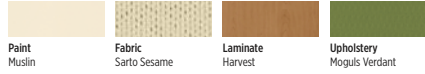

P

Materials

Paint Loft
Fabric Element Sea
Laminate Silver Mesh
Upholstery Navy

8x6 — 48 sqft

Features: Accelerate panels, overhead, shelf and worksurfaces; Flagship pedestals.

N

Materials

Paint Muslin
Fabric Sarto Sesame
Laminate Harvest
Upholstery Moguls Verdant