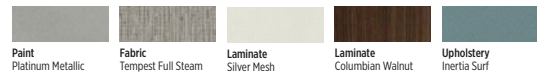

Materials

Paint Platinum Metallic
Fabric Tempest Full Steam
Laminate Silver Mesh
Laminate Columbian Walnut
Upholstery Inertia Surf

6x6 — 36 sqft

Features: Accelerate top tier glass panels; Voi worksurfaces, overheads and pedestals; tool rails and accessories.