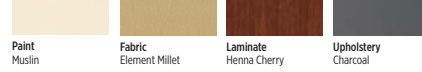

J

Materials

Paint Muslin
Fabric Element Millet
Laminate Henna Cherry
Upholstery Charcoal

6x6 — 36 sqft

Features: Accelerate panels, shelf, overhead and worksurfaces; Flagship pedestals.

H

Materials

Paint Muslin
Fabric Sarto Sesame
Laminate Harvest
Upholstery Moguls Verdant