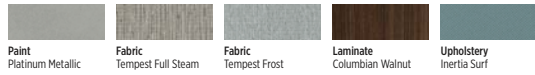

Materials

Paint Platinum Metallic
Fabric Tempest Full Steam
Fabric Tempest Frost
Laminate Columbian Walnut
Upholstery Inertia Surf

8x6 — 48 sqft

Features: Accelerate top tier glass panels and fabric stackers, Voi worksurfaces; Abound overhead and shelf.