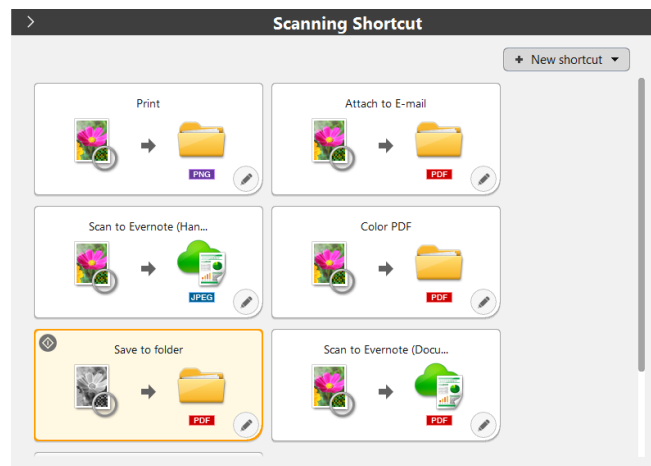

EASY TO USE AND JAM-RESISTANT

Enjoy hassle-free scanning every time with an intuitive user interface, complete with three pre-set scanning options to help you achieve optimum detail in just a few clicks. Clever ultrasonic sensors detect overlapping pages and Double Feed Release (DFR) restarts your device quickly in the event of a jam.

Canon

RICH SOFTWARE BUNDLE

SOFTWARE

Capture OnTouch

INTUITIVE SCANNING

With Canon's CaptureOnTouch user-friendly interface you can easily scan paper documents into digital archives and save or send them to multiple destinations, including cloud services. It incorporates a Full Auto Mode function that delivers a simplified scanning operation with high quality results. You can create searchable PDF files using its built-in OCR technology and saved frequently performed operations into the shortcuts menu.