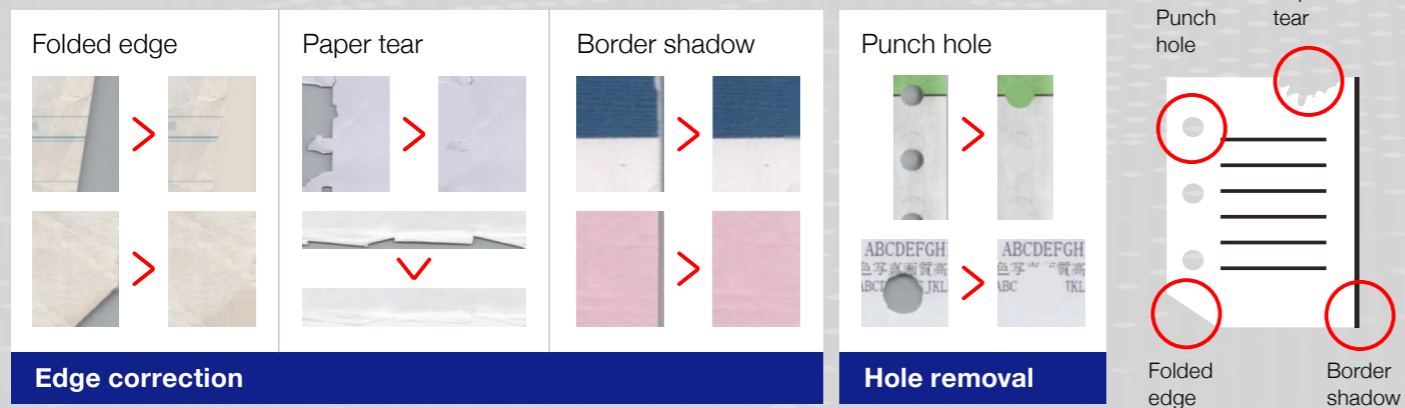

DS-C490

offers the perfect solution for customers who handle, capture, process, and store passports, identity cards and other types of documentation in front of house reception areas with limited space.

Software enhancements

With our newly enhanced Epson software, scanned images are clearer than ever before. It comes with a host of advanced enhancement features.

Document edge restoration

Document edges such as folds, tears, border shadows and punch holes in original documents can be easily scanned, corrected, and improved by utilising the surrounding document's colours.

Paper protection technology

To prevent damage to important documents and improve the peace of mind of every user, the machine will automatically halt the scan if it detects an abnormal load on the rollers or if the image is skewed.