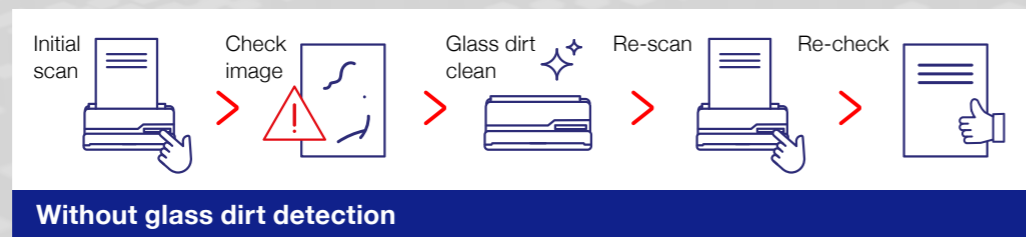

Software enhancements

With our newly enhanced Epson software, scanned images are clearer than ever before. It comes with a host of advanced enhancement features.

Document edge restoration

Document edges such as folds, tears, border shadows and punch holes in original documents can be easily scanned, corrected, and improved by utilising the surrounding document's colours.

Paper protection technology

To prevent damage to important documents and improve the peace of mind of every user, the machine will automatically halt the scan if it detects an abnormal load on the rollers or if the image is skewed.

Dirt on glass detection

This latest range of scanners also feature advanced dirt detection technology taken from our established range of A4 sheet-fed scanners that alerts users when and where the scanner glass needs to be cleaned.

Epson ES-C380W joins the ScanWay family

Our ScanWay models provide a PC-less scanning solution that is simple, reliable and secure – with each of the models offering a display screen or shortcut buttons that allow users to customise jobs for enhanced operability.

Scan direct to network folders, email addresses, USB memory stick and popular cloud based services including Google Drive, Dropbox, Evernote, OneDrive for business using Epson Connect. Scan to Microsoft Teams channels can be performed using the Sharepoint online connector.

Other ScanWay models in our range

ES-580W

Easy to use wireless scanning solution

35 pages per minute/70ipm, Wi-Fi & Wi-Fi Direct, USB 3.0, 10.9cm colour touchscreen, scan to functionality, panel customisation, 100 Sheet ADF.

DS-730N

Affordable standalone scanning solution