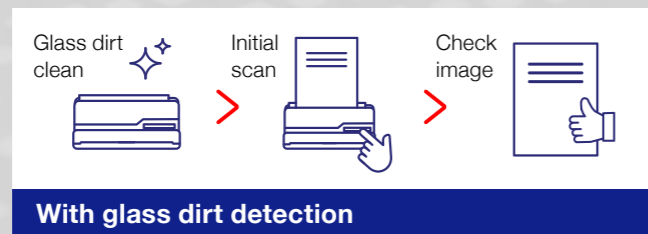

Software enhancements

With our newly enhanced Epson software, scanned images are clearer than ever before. It comes with a host of advanced enhancement features.

Document edge restoration

Document edges such as folds, tears, border shadows and punch holes in original documents can be easily scanned, corrected, and improved by utilising the surrounding document's colours.

Paper protection technology

To prevent damage to important documents and improve the peace of mind of every user, the machine will automatically halt the scan if it detects an abnormal load on the rollers or if the image is skewed.

Dirt on glass detection

This latest range of scanners also feature advanced dirt detection technology taken from our established range of A4 sheet-fed scanners that alerts users when and where the scanner glass needs to be cleaned.

Epson ES-C380W joins the ScanWay family

Our ScanWay models provide a PC-less scanning solution that is simple, reliable and secure – with each of the models offering a display screen or shortcut buttons that allow users to customise jobs for enhanced operability.

Scan direct to network folders, email addresses, USB memory stick and popular cloud based services including Google Drive, Dropbox, Evernote, OneDrive for business using Epson Connect. Scan to Microsoft Teams channels can be performed using the Sharepoint online connector.

Other ScanWay models in our range

ES-580W

Easy to use wireless scanning solution

35 pages per minute/70ipm, Wi-Fi & Wi-Fi Direct, USB 3.0, 10.9cm colour touchscreen, scan to functionality, panel customisation, 100 Sheet ADF.

DS-730N

Affordable standalone scanning solution