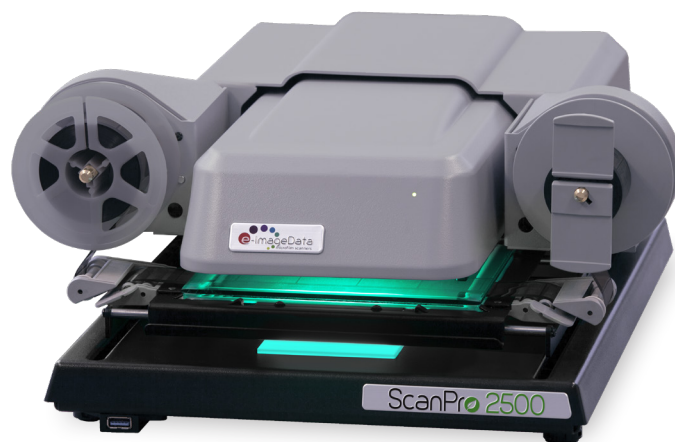

ScanPro Standard Models

Your budget-friendly microfilm scanner solution

High performance. Affordable cost.

The latest ScanPro® standard line of microfilm scanners are the best-featured, lowest cost microfilm scanners on the market. Anything but standard, these models come with all the necessary tools needed for on-demand reading, printing and scanning of your film collections. And, you can afford it!

MEDIA FORMATS

- ✓ 16/35mm/cartridge(M) Roll Film
- ✓ Fiche
- ✓ Jackets
- ✓ Micro opaques
- ✓ Aperture cards

Meet the ScanPro 2500

With the ScanPro 2500, you don't need to sacrifice functionality for price. The most popular replacement for old and aging reader/printers, the ScanPro 2500 comes with all the tools you need to make your research quick and efficient.

Meet the ScanPro 3500

In addition to its 26 megapixel camera*, the highest megapixel camera in the industry with the clearest image quality, the standard ScanPro 3500 model comes fully-featured with cutting-edge design and powerful software capabilities that continually revolutionize the way patrons and researchers work with microfilm. More importantly, the ScanPro 3500 is easy to use and built to last. If you're looking for the most precise image quality available, the ScanPro 3500 is for you.

ScanPro 3500†

"TURANDOT." Beth Greenberg has entirely redirected the New York City Opera's 1971

Other microfilm scanners†

"TURANDOT." Beth Greenberg has entirely redirected the New York City Opera's 1971