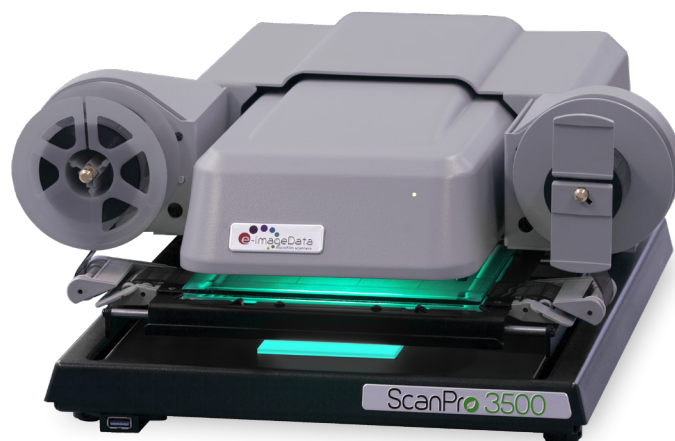

ScanPro Standard Models

Your budget-friendly microfilm scanner solution

High performance. Affordable cost.

The latest ScanPro® standard line of microfilm scanners are the best-featured, lowest cost microfilm scanners on the market. Anything but standard, these models come with all the necessary tools needed for on-demand reading, printing and scanning of your film collections. And, you can afford it!

MEDIA FORMATS

- ✓ 16/35mm/cartridge(M) Roll Film
- ✓ Fiche
- ✓ Jackets
- ✓ Micro opaques
- ✓ Aperture cards

Meet the ScanPro 2500

With the ScanPro 2500, you don't need to sacrifice functionality for price. The most popular replacement for old and aging reader/printers, the ScanPro 2500 comes with all the tools you need to make your research quick and efficient.

Meet the ScanPro 3500

In addition to its 26 megapixel camera*, the highest megapixel camera in the industry with the clearest image quality, the standard ScanPro 3500 model comes fully-featured with cutting-edge design and powerful software capabilities that continually revolutionize the way patrons and researchers work with microfilm. More importantly, the ScanPro 3500 is easy to use and built to last. If you're looking for the most precise image quality available, the ScanPro 3500 is for you.

ScanPro 3500†

"TURANDOT." Beth Greenberg has entirely redirected the New York City Opera's 1971

Other microfilm scanners†

"TURANDOT." Beth Greenberg has entirely redirected the New York City Opera's 1971