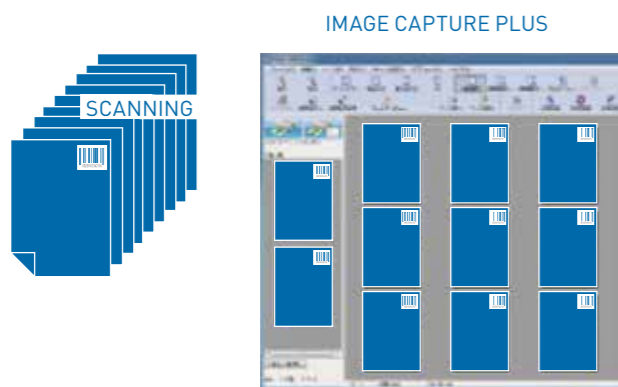

Easy document management

With Panasonic's Image Capture Plus technology, you can transfer scanned data to a PC in an image format. This means you can edit, switch or delete pages via a thumbnail interface. It also allows you to manage complicated scanned documents and file them easily.