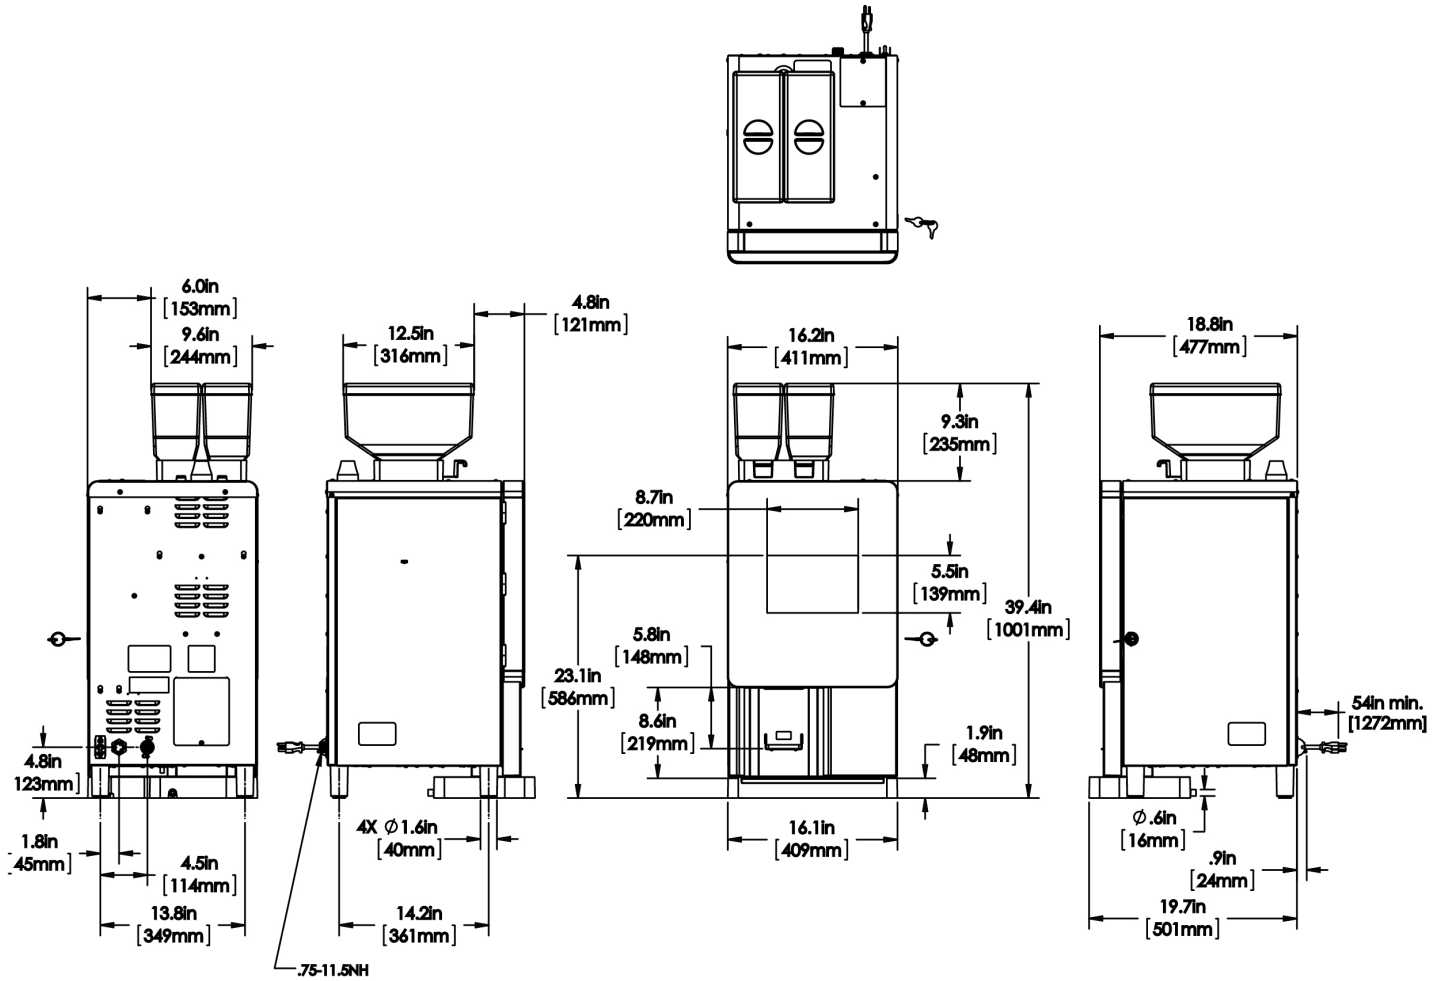

Last Updated:
09/28/2023

	Unit			Shipping				
	Height	Width	Depth	Height	Width	Depth	Weight	Volume
English	39.4 in.	16.1 in.	19.8 in.	46.0 in.	19.9 in.	25.3 in.	150.000 lbs	13.359 ft³
Metric	100.1 cm	40.9 cm	50.3 cm	116.8 cm	50.5 cm	64.1 cm	68.040 kgs	0.378 m³