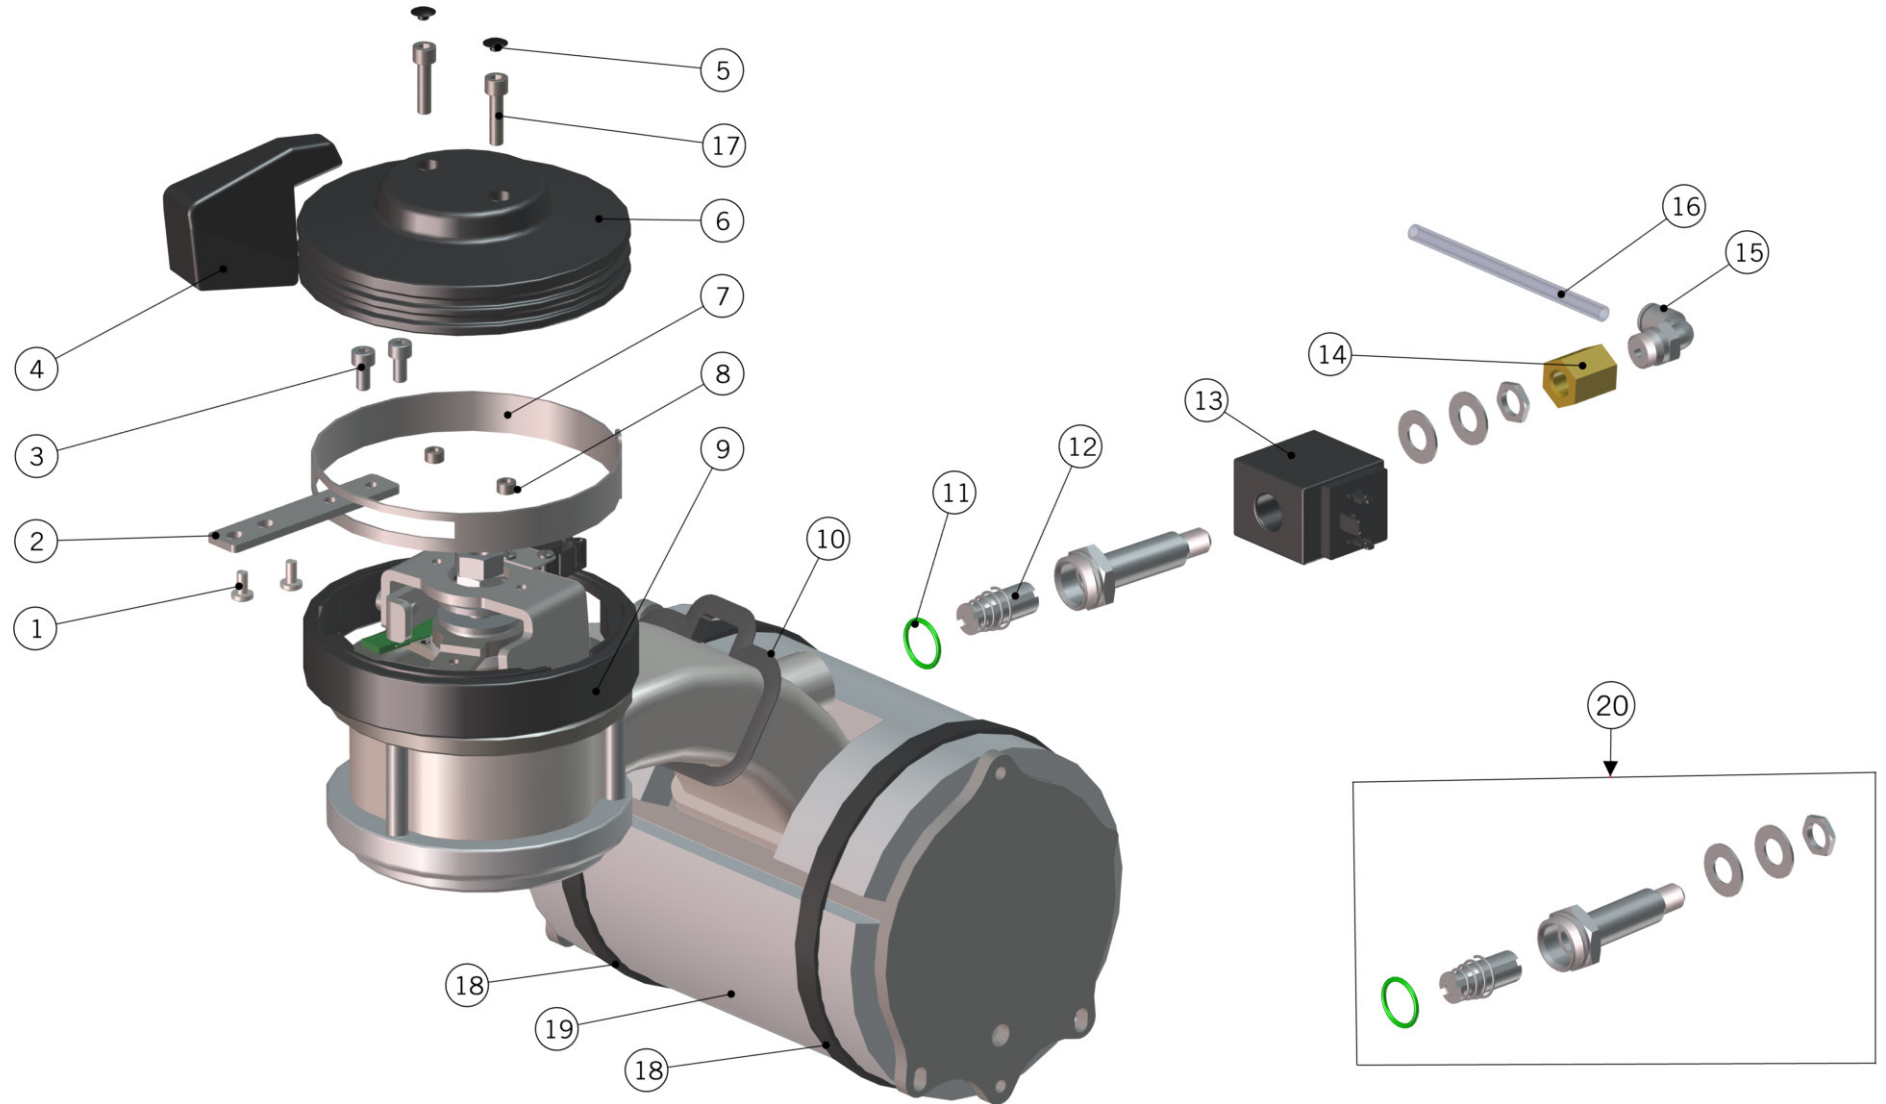

la marzocco
handmade in florence

COFFEE BOILER

la marzocco

handmade in florence

COFFEE BOILER

Caldaia Caffè

1	I.1.006	SCREW M4X8 PHILLIPS BUTTON HEAD S/S A2	VITE M4X8 TPB A CROCE INOX A2
2	C.1.125.01	EXTENSION LEVER GROUP EP	ESTENSIONE LEVA GRUPPO EP
3	I.1.005	SCREW M5X10 SOCKET CAP S/S A2	VITE M5X10 TC A BRUGOLA INOX A2
4	C.2.020	HANDLE PADDLE LINEA	MANIGLIA PADDLE LINEA
5	F.1.022	CAP FOR SOCKET HEAD SCREW M5	CAPPUCCIO PER VITE A BRUGOLA M5
6	F.1.020	EXPOSED GROUP COVER	COPERTURA GRUPPO ESPOSTO
7	C.1.068.02	RING W/SLOT EXPOSED GROUP	ANELLO C/FERITOIA GRUPPO ESPOSTO
8	I.1.029	SPACER 4X6X4 S/S	DISTANZIALE 4X6X4 INOX
9	F.1.021.S	EXPOSED GROUP COVER RING STRADA	ANELLO COPERTURA GRUPPO ESPOSTO STRADA
10	F.1.025	STRADA GROUP NECK SILICONE GASKET	GUARNIZIONE SILICONE COLLO GRUPPO STRADA
11	H.1.022	O-RING 1,78X15,60 VITON 70ShA	O-RING 1,78X15,60 VITON 70ShA
12	L100/H	3-WAY SOLENOID VALVE PLUNGER	NUCLEO MOBILE X EV.3 VIE
13	L100/G.01	SV COIL 220-240V 8W UL CSA VDE	BOBINA EV 220-240V 8W UL CSA VDE
	L100/G200	SOLENOID COIL 200V	BOBINA PER ELETTROVALVOLA 200V
14	A.1.019	FITTING G1/4F-G1/8F WR17 BRASS	RACCORDO G1/4F-G1/8F CH17 OTTONE
15	A.2.103	FITTING PUSH-IN 90# 6-R1/4 BRASS TREATED	RACCORDO RAPIDO A 90# 6-R1/4 OTTONE TR.
16	T.3.006	PTFE TUBE 6x4mm	TUBETTO PTFE 6*4mm
17	I.1.028	SCREW M5X20 SOCKET CAP S/S	VITE M5X20 TC A BRUGOLA INOX
18	A.5.016.01	PLASTIC FASTENER 750X7.5	FASCETTA NERA 750x7.5 NYLON
19	F.7.001	INSULATION PANEL STRADA COFFEE BOILER	ISOLANTE C. CAFFE' STRADA
20	B.2.006.02	3-WAY SOLENOID VALVE WITH ORING NO COIL	EV 3V AIS303 C/ORING SENZA BOBINA220
Item	Part number/Codice	Description	Descrizione