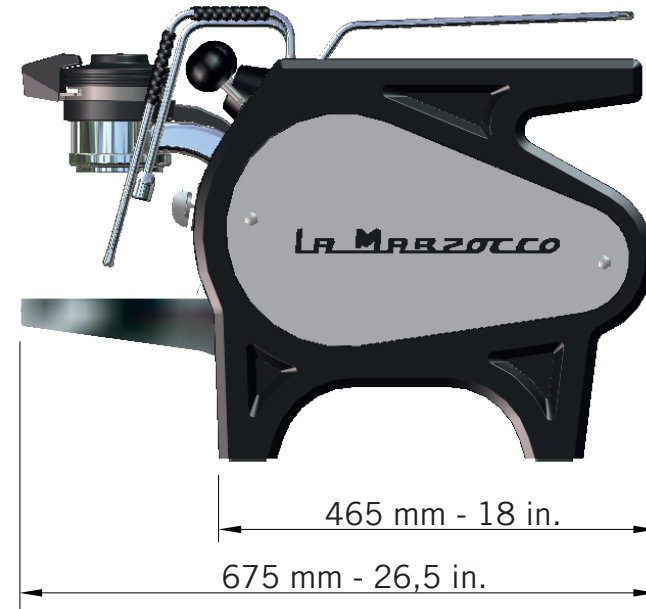

parts catalog strada ee

la marzocco
handmade in florence

INDEX

		Pag.	Ver.
Specifications	Caratteristiche Tecniche	4	1.8
Body Panel Assembly	Carrozzeria	6	1.8
Control Panel Assembly	Pannello di Controllo	12	1.8
Steam and Hot Water Wands Assembly	Lancia Vapore e Acqua Calda	14	1.8
Steam Valve Assembly	Rubinetto Vapore	16	1.8
Hydraulic Assembly	Impianto Idraulico	18	1.8
Fittings and Valves	Raccordi e Valvole	26	1.8
Coffee Boiler	Caldaia Caffè	32	1.8
Electronic Paddle and Group	Paddle Elettronico e Gruppo	36	1.8
Steam Boiler	Caldaia Vapore	40	1.8
Heating Elements	Resistenze Elettriche	42	1.8
Electrical System and Pump	Impianto Elettrico e Pompa	44	1.8
Portafilter Assembly	Portafiltri	46	1.8
Hose and Accessories	Tubi e Accessori	48	1.8

la marzocco

handmade in florence

SPECIFICATIONS

NOTE: the 2GR version is 200mm less in width than the 3GR version

Strada	2gr EE L=800 mm/31,5 in.
	3gr EE L=1000 mm/40 in.

la marzocco

handmade in florence

SPECIFICATIONS