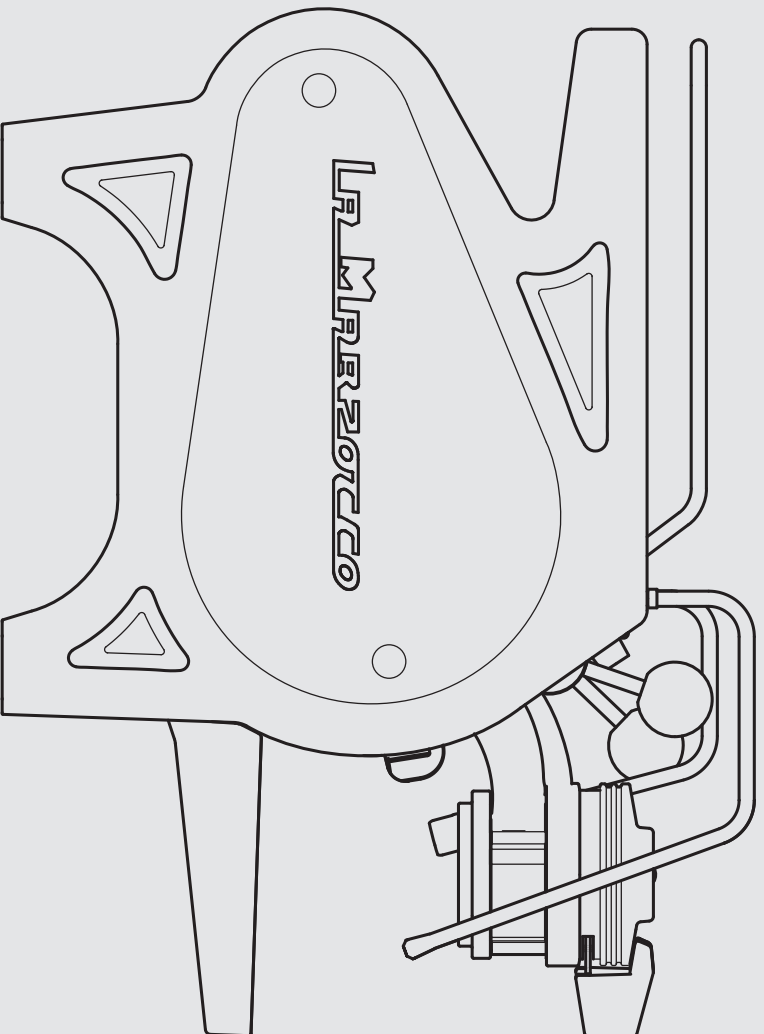

parts catalog strada ee

la marzocco
handmade in florence

INDEX

		Pag.	Ver.
Specifications	Caratteristiche Tecniche	4	1.8
Body Panel Assembly	Carrozzeria	6	1.8
Control Panel Assembly	Pannello di Controllo	12	1.8
Steam and Hot Water Wands Assembly	Lancia Vapore e Acqua Calda	14	1.8
Steam Valve Assembly	Rubinetto Vapore	16	1.8
Hydraulic Assembly	Impianto Idraulico	18	1.8
Fittings and Valves	Raccordi e Valvole	26	1.8
Coffee Boiler	Caldaia Caffè	32	1.8
Electronic Paddle and Group	Paddle Elettronico e Gruppo	36	1.8
Steam Boiler	Caldaia Vapore	40	1.8
Heating Elements	Resistenze Elettriche	42	1.8
Electrical System and Pump	Impianto Elettrico e Pompa	44	1.8
Portafilter Assembly	Portafiltri	46	1.8
Hose and Accessories	Tubi e Accessori	48	1.8

la marzocco

handmade in florence

SPECIFICATIONS

NOTE: the 2GR version is 200mm less in width than the 3GR version

Strada	2gr EE L=800 mm/31,5 in.
	3gr EE L=1000 mm/40 in.

la marzocco

handmade in florence

SPECIFICATIONS