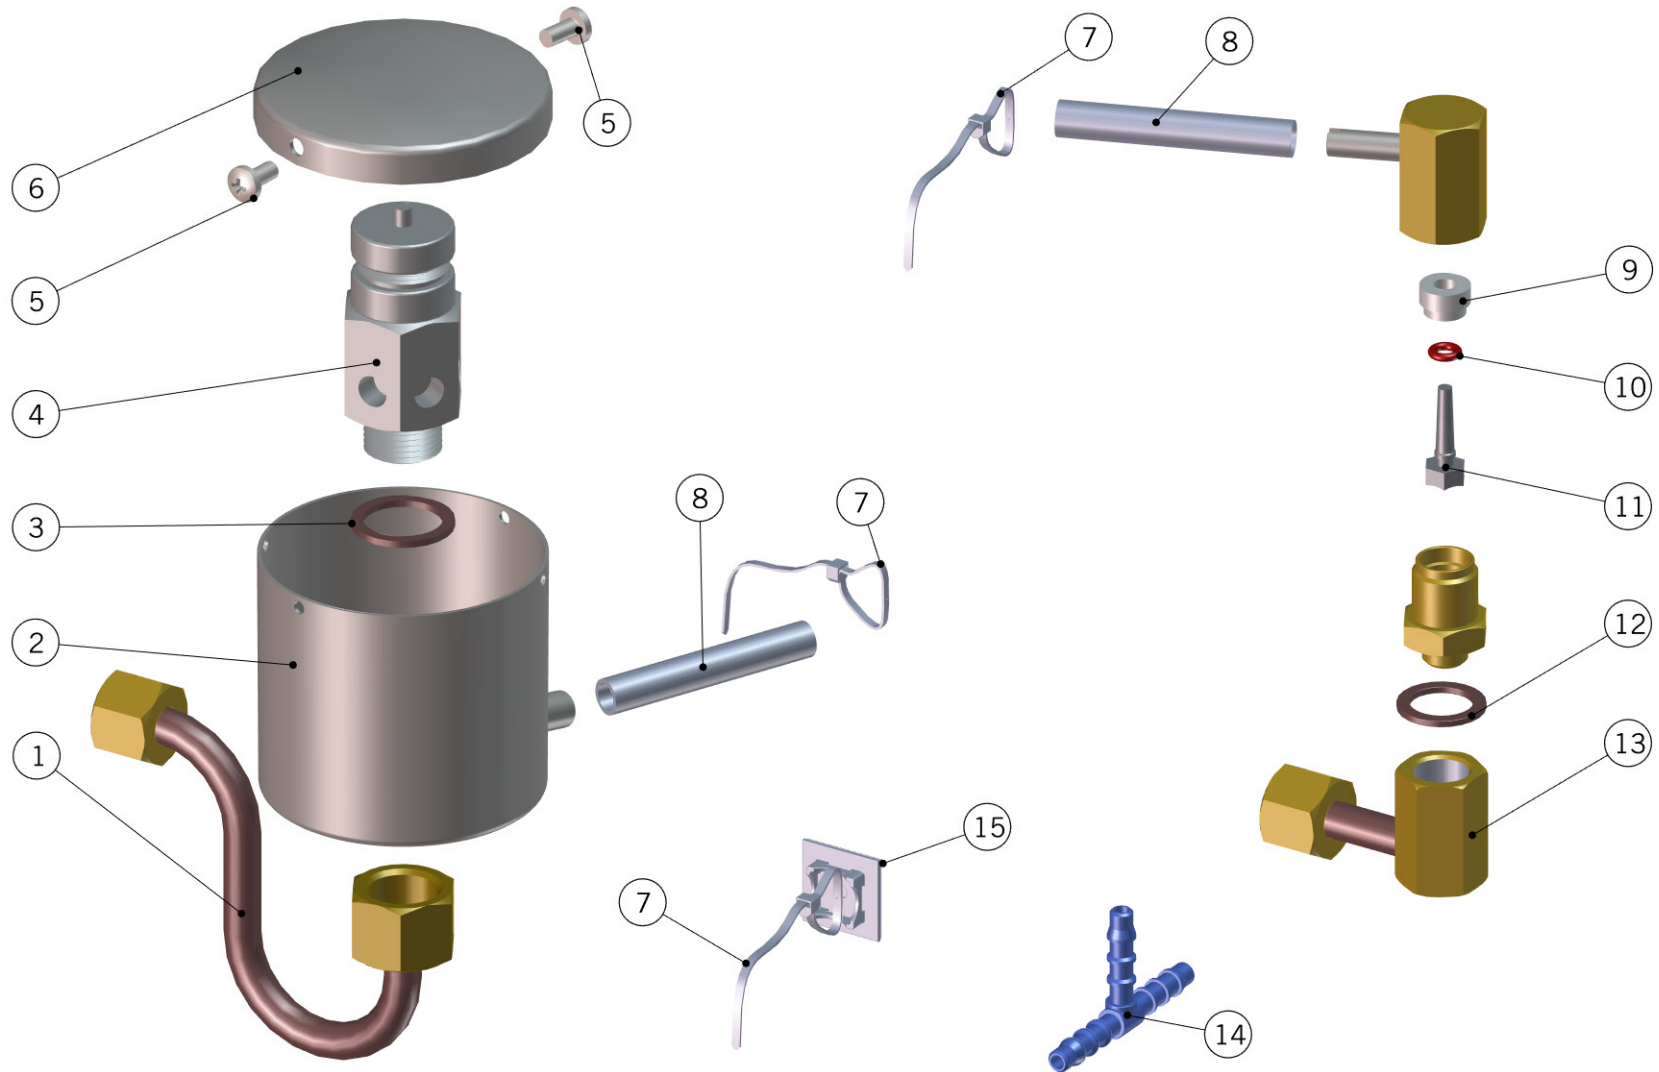

la marzocco
handmade in florence

FITTING AND VALVES

la marzocco

handmade in florence

FITTING AND VALVES

Raccordi e Valvole

1	T.1.122	TUBE STEAM B. - SAFETY VALVE STRADA	TUBO C.VAPORE - V. SICUREZZA STRADA
2	F.1.018.01	CUP SAFETY VALVE W/DRAIN TUBE	BICCHIERE VALVOLA SICUREZZA C/TUBO
3	L180/1	WASHER 22X17X1,5 COPPER	RONDELLA 17X22X1,5 RAME
4	B.2.024	SAFETY VALVE G3/8 1,8 BAR TEA	VALVOLA DI SICUREZZA G3/8 1,8 BAR TEA
5	I.1.006	SCREW M4X8 PHILLIPS BUTTON HEAD S/S A2	VITE M4X8 TPB A CROCE INOX A2
6	F.1.019	SAFETY VALVE PROTECTION CUP COVER	COPERCHIO BICCHIERE VALV. SICUREZZA
7	L338/L100	PLASTIC FASTENER 100X2.5	FASCETTA FERMAFILO 98X2.5
8	T.4.001	ANTISUCTION VALVE SILICONE TUBE	TUBO SILICONE 5X8 V. ANTIRISUCCHIO
9	B.3.001	PTFE ANTI-SUCTION VALVE SEAL	PASTIGLIA TEFLON X VALV. ANTI
10	F.2.019	O-RING 102 SILICONE 70SH ANTI-SUCTION V.	O-RING 102 SILICONE 70SH V.ANTIRISUCCHIO
11	B.2.013.01	ANTI-SUCTION VALVE SHAFT TREATED	ALBERINO V. ANTIRISUCCHIO TRATTATA
12	L100/1A	WASHER 13,5X19X1,5 COPPER	RONDELLA 13,5X19X1,5 RAME
13	A.2.017	FITTING FOR STEAM BOILER	RACCORDO CV VALV ANTI-DECOMPRES. GS/3
14	A.7.001.01	T FITTING FOR SILICONE TUBE	PORTAGOMMA A T PER TUBO SILICONE
15	5.V010	FASTENER ADHESIVE SUPPORT	INCOLLINO
Item	Part number/Codice	Description	Descrizione