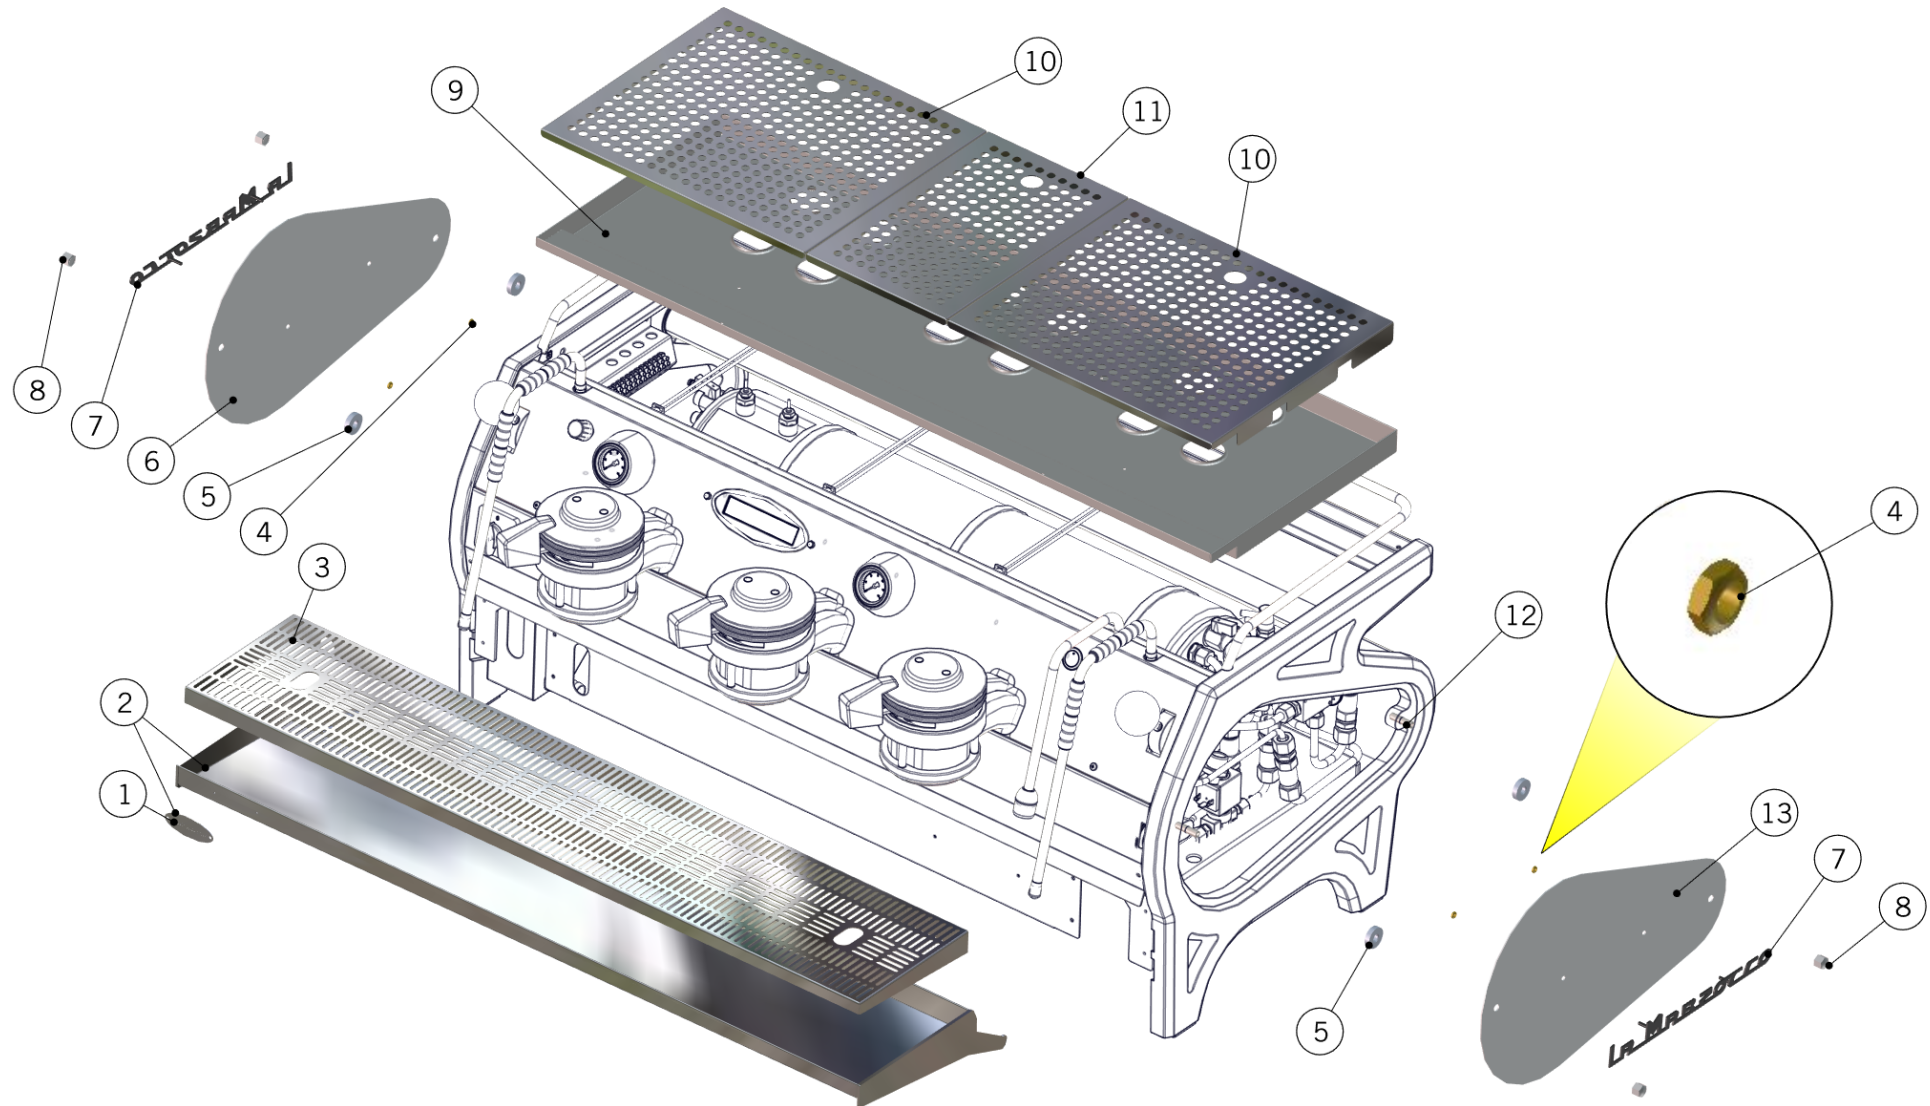

la marzocco

handmade in florence

BODY PANEL ASSEMBLY

la marzocco

handmade in florence

BODY PANEL ASSEMBLY

Carrozzeria

1	D.4.004	OVAL LM DECAL STRADA	ETICHETTA OVALE LM X STRADA
2	C.1.089.02.R	TRAY DRAIN STRADA 3GR W/LOGO	BACINELLA SCARICO STRADA 3GR C/LOGO
	C.1.115.02.R	TRAY DRAIN STRADA 2GR W/LOGO	BACINELLA SCARICO STRADA 2GR C/LOGO
3	C.1.090.01	GRID DRAIN STRADA 3GR	GRIGLIA SCARICO STRADA 3GR
	C.1.116.01	GRID DRAIN STRADA 2GR	GRIGLIA SCARICO STRADA 2GR
4	DADO4M	NUT M4 H3 WR7 BRASS	DADO M4 H3 CH7 OTTONE
5	F.6.001.01	SPACER 8,4X25X6 AL	DISTANZIALE 8,4X25X6 ALLUMINIO
6	C.1.098	PANEL RIGHT SIDE STRADA MP	PANNELLO LATERALE DX STRADA MP
7	D.4.011	LOGO LA MARZOCCO STRADA BLACK W/STUDS M3	LOGO LA MARZOCCO STRADA NERO C/PERNI M3
8	I.1.036	CAP NUT M8 H12 WR 13 S/S	DADO C/CALOTTA M8 H12 WR13 INOX
9	C.1.092.01	TRAY CUPWARMER STRADA 3GR	VASSOIO SCALDATAZZE STRADA 3GR
	C.1.112.01	TRAY CUPWARMER STRADA 2GR	VASSOIO SCALDATAZZE STRADA 2GR
10	C.1.093.01	LARGE CUP TRAY GRID STRADA	GRIGLIA SCALDATAZZE GRANDE PER STRADA
11	C.1.094	GRID CUPWARMER 197MM STRADA 3GR	GRIGLIA SCALDATAZZE 197MM STRADA 3GR
12	I.1.032	SOCKET GRUB SCREW M8X30 S/S A2	GRANO M8X30 A BRUGOLA INOX A2
13	C.1.097	PANEL LEFT SIDE STRADA MP	PANNELLO LATERALE SX STRADA MP
Item	Part number/Codice	Description	Descrizione