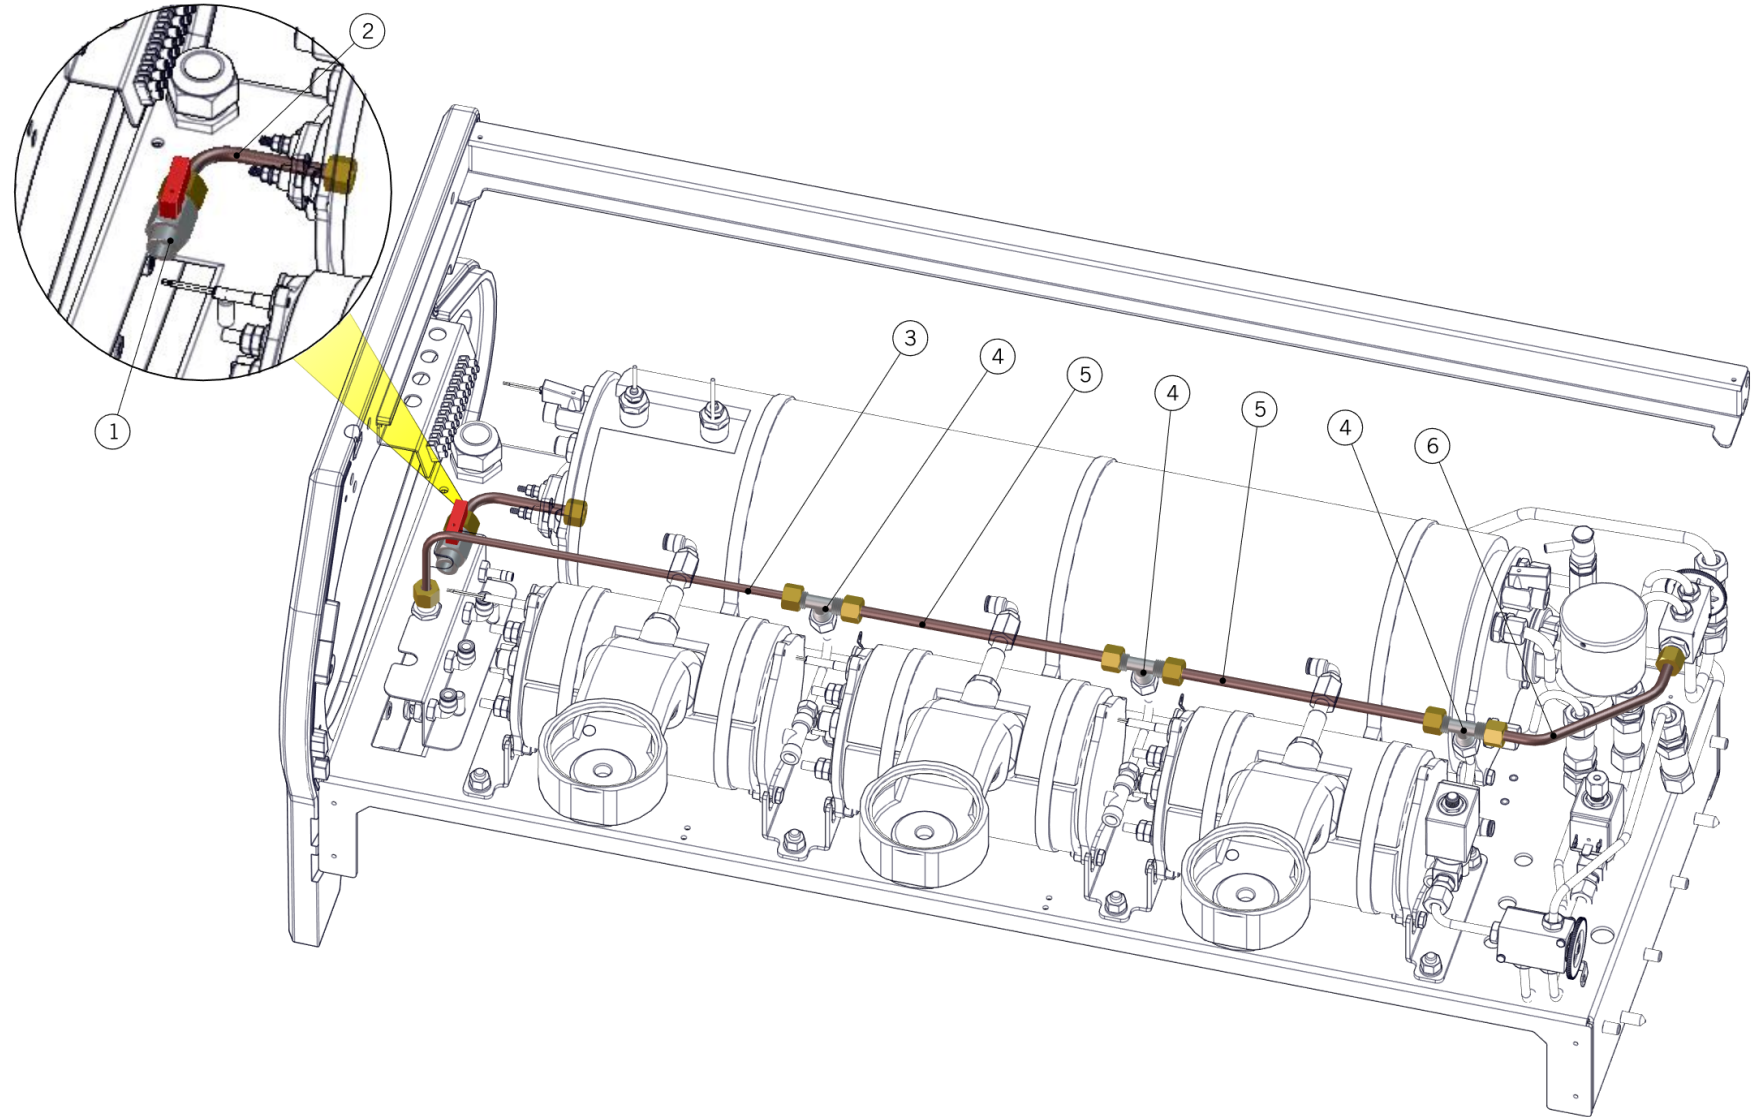

la marzocco

handmade in florence

HYDRAULIC ASSEMBLY

la marzocco

handmade in florence

HYDRAULIC ASSEMBLY

Impianto Idraulico	1	L164/MM.02	BALL VALVE WITH METAL KNOB TREATED	RUBINETTO A SFERA 3/8 M-M TRATTATO
	2	T.1.123	DRAIN TUBE STEAM BOILER STRADA	TUBO SCARICO CALDAIA VAPORE STRADA
	3	T.1.114	TUBE C.B.1 TEE - EXP.VALVE STRADA 3MP	TUBO T C.CAFFE'1-V. ESPANSIONE STRADA MP
		T.1.137	TUBE COFFEE B.1 - EXP.V.1 STRADA EP	TUBO C.CAFFE'1 - V.ESP.1 STRADA EP
	4	A.2.002.01	TEE FITTING R1/4M WR13 BRASS TREATED	RACCORDO A T R1/4M CH13 OTTONE TRATT.
	5	T.1.113	TUBE COFFEE B. CONNECTION STRADA MP	TUBO COLLEGAMENTO C.CAFFE' STRADA MP
	6	T.1.111	TUBE MIX V. - COFFEE B. TEE STRADA	TUBO V.MISC. - T C.CAFFE' STRADA
Item	Part number/Codice		Description	Descrizione