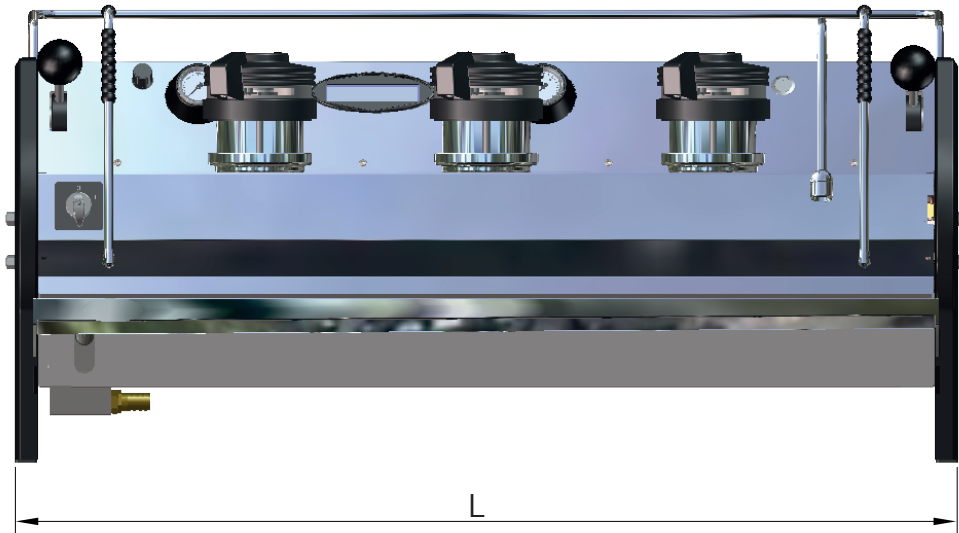

parts catalog strada ee

la marzocco
handmade in florence

INDEX

		Pag.	Ver.
Specifications	Caratteristiche Tecniche	4	1.8
Body Panel Assembly	Carrozzeria	6	1.8
Control Panel Assembly	Pannello di Controllo	12	1.8
Steam and Hot Water Wands Assembly	Lancia Vapore e Acqua Calda	14	1.8
Steam Valve Assembly	Rubinetto Vapore	16	1.8
Hydraulic Assembly	Impianto Idraulico	18	1.8
Fittings and Valves	Raccordi e Valvole	26	1.8
Coffee Boiler	Caldaia Caffè	32	1.8
Electronic Paddle and Group	Paddle Elettronico e Gruppo	36	1.8
Steam Boiler	Caldaia Vapore	40	1.8
Heating Elements	Resistenze Elettriche	42	1.8
Electrical System and Pump	Impianto Elettrico e Pompa	44	1.8
Portafilter Assembly	Portafiltri	46	1.8
Hose and Accessories	Tubi e Accessori	48	1.8

la marzocco

handmade in florence

SPECIFICATIONS

NOTE: the 2GR version is 200mm less in width than the 3GR version

Strada	2gr EE L=800 mm/31,5 in.
	3gr EE L=1000 mm/40 in.

la marzocco

handmade in florence

SPECIFICATIONS