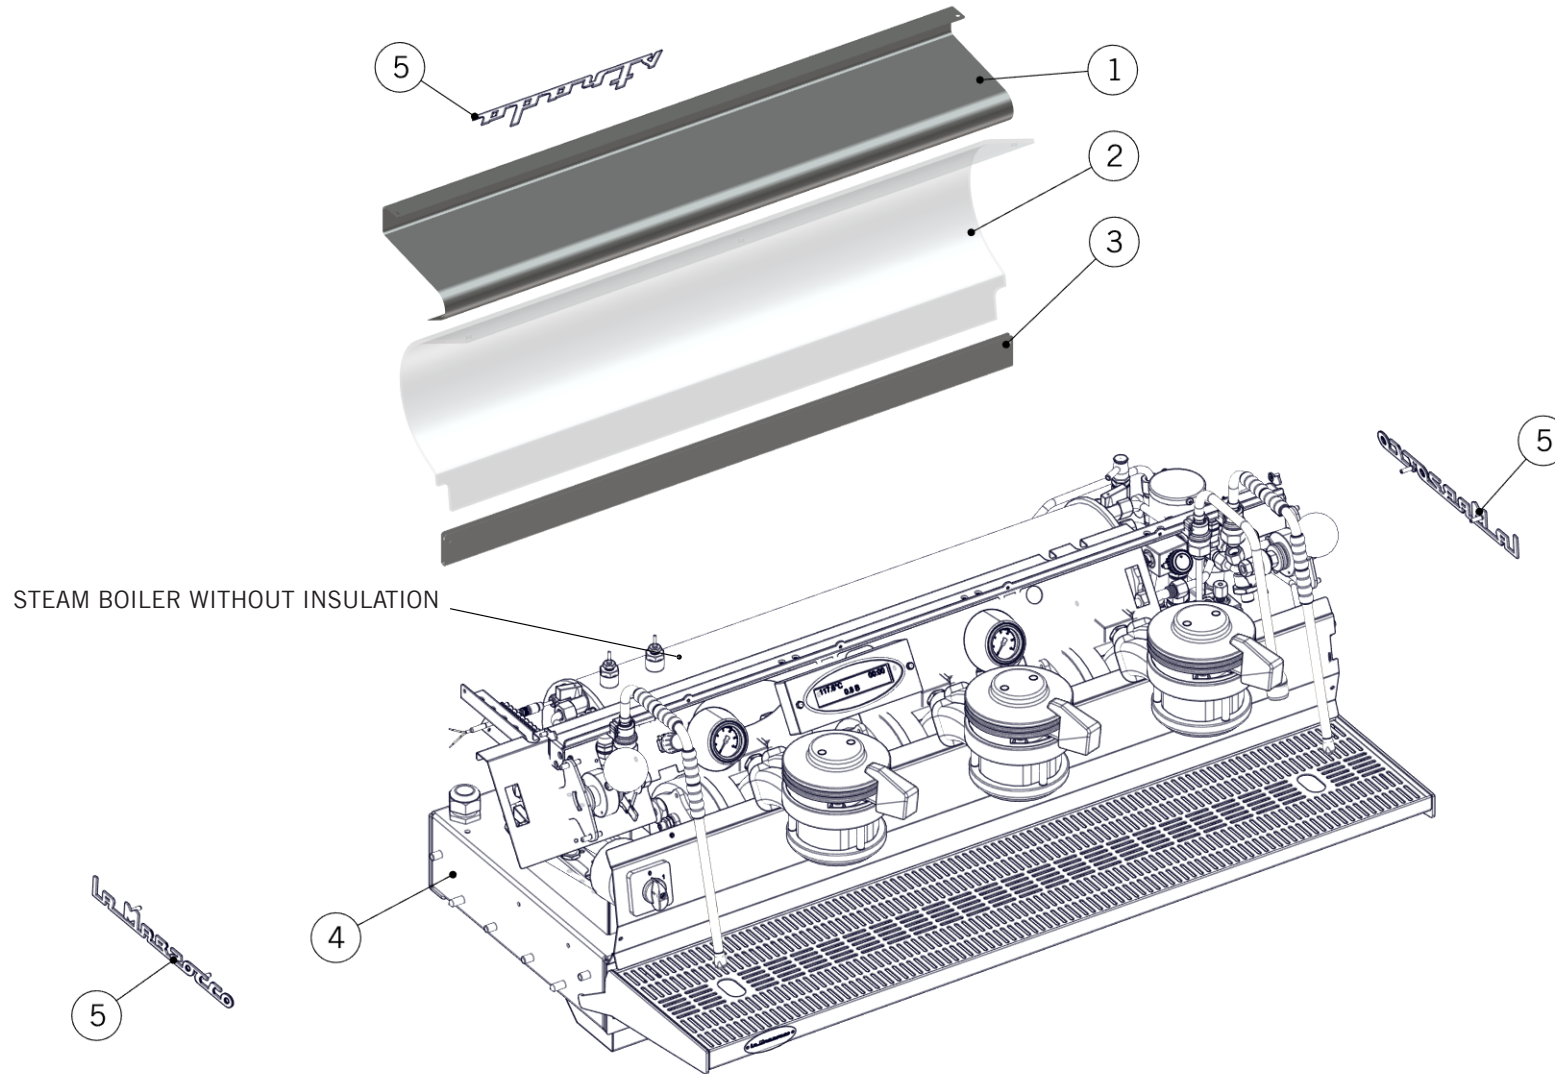

STRADA - TRANSPARENT GLASS BACK PANEL CUSTOMIZATION