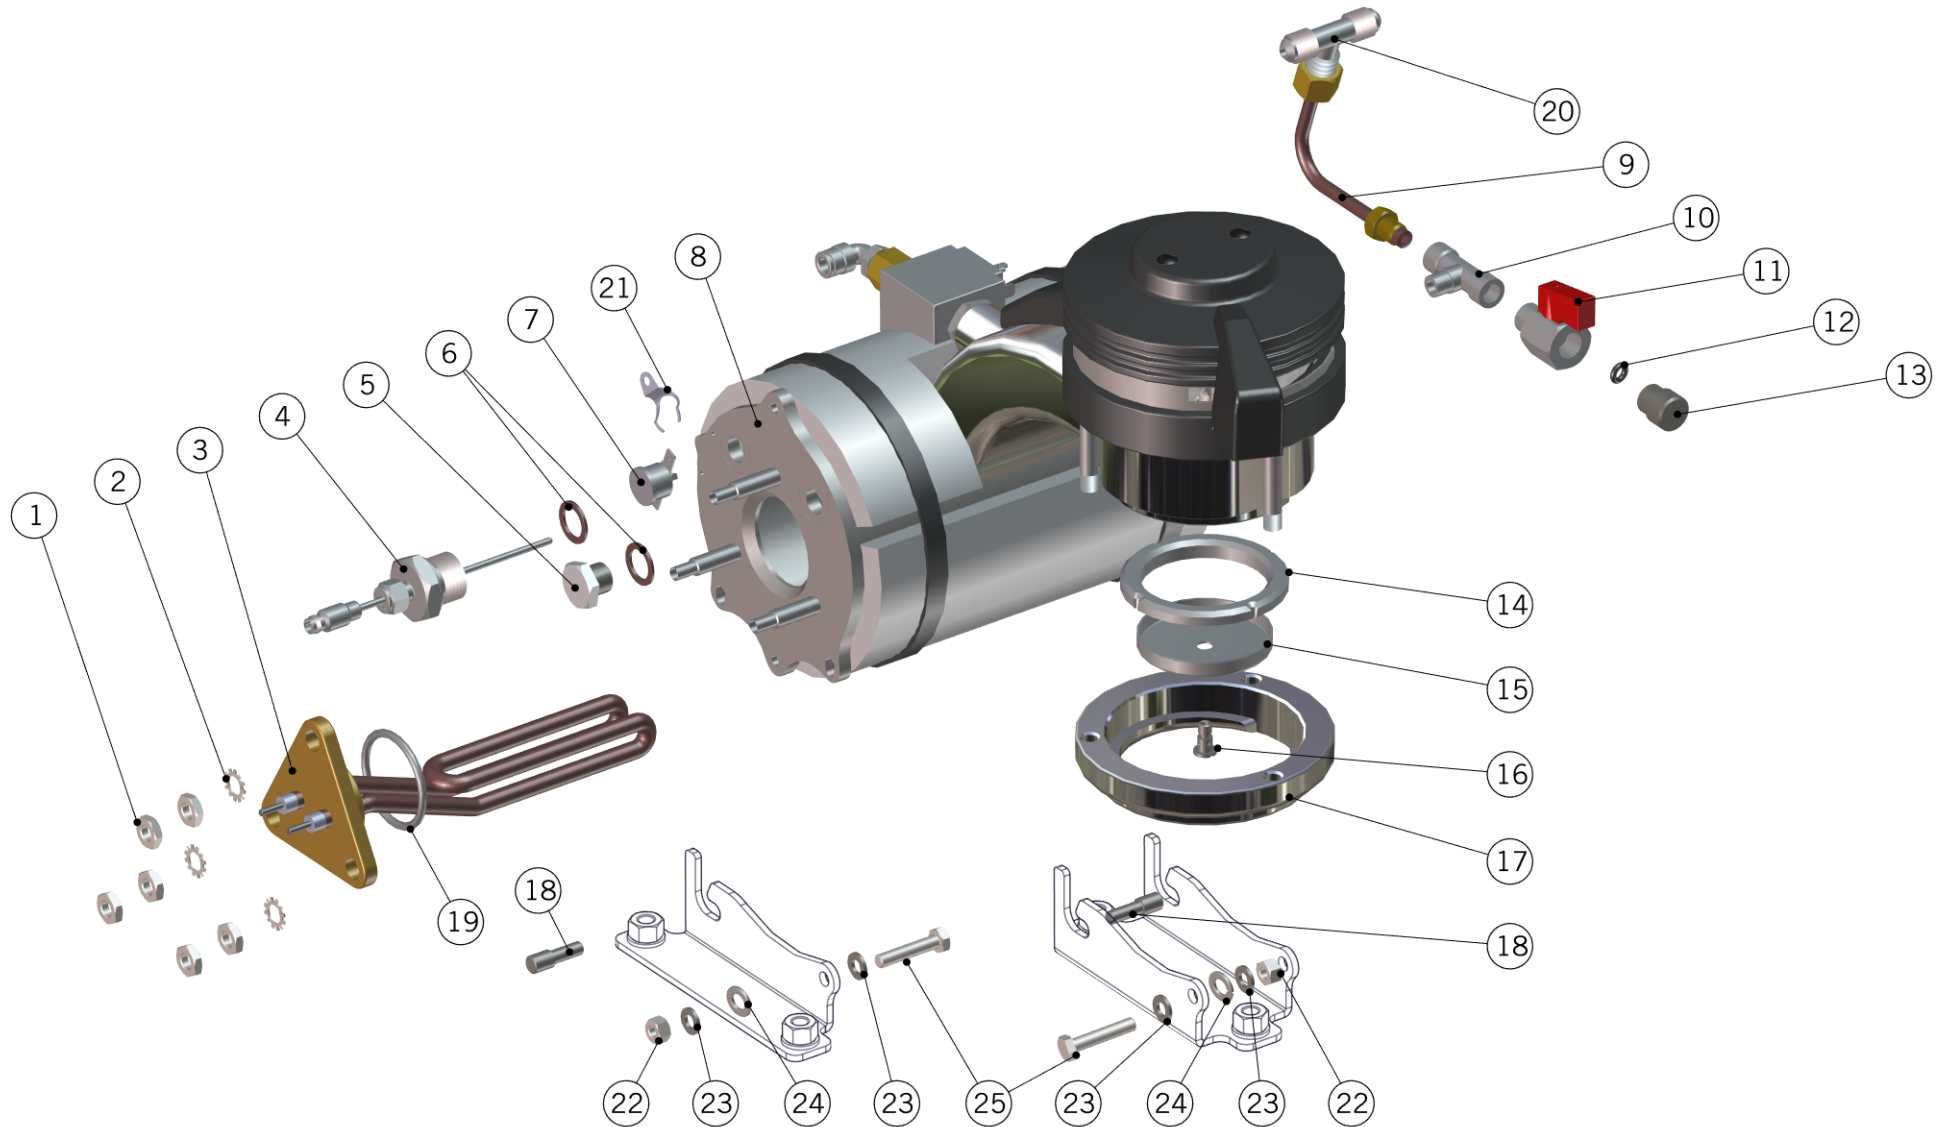

la marzocco
handmade in florence

COFFEE BOILER

la marzocco

handmade in florence

COFFEE BOILER

Caldaia Caffè

1	I.1.025	NUT M8 H5 WR13 BRASS	DADO BASSO M8 H5 CH13 (UNI5589) OTTONE
2	ROND_DENT_8	TOOTH LOCK WASHER 8X14,7X2 S/S A2	ROND.DENTATA 8,5X14,7X2 INOX A2
3	E.6.004.02	HEATING ELEMENT W800 V220 TRIANG.FL. RP	RES. EL. W800 V220 FL. TRIANG. RP
	E.6.006.02	HEATING ELEMENT W500 V200 TRIANG.FL. RP	RES. EL. W500 V200 FL. TRIANG. RP
4	E.1.005	PT1000 TEMPERATURE PROBE	SONDA DI TEMPERATURA PT1000
5	A.5.022	S/S CAP 1/4	TAPPO 1/4 AISI 316L
6	L100/1A	WASHER 13,5X19X1,5 COPPER	RONDELLA 13,5X19X1,5 RAME
7	L276.01	KLIXON TRIP FREE 130° THERMOSTAT	TERMOSTATO KLIXON TRIP FREE TEMP 130°
8	L.1.001.01.R	COFFEE BOILER FLAT SIDE 1GR	CALDAIA CAFFE' FOND. PIATTI 1GR
9	T.1.112	TUBE COFFEE BOILER - TEE FITTING STRADA	TUBO CALDAIA CAFFE' - T STRADA
10	A.2.012.01	TEE FITTING G1/8M-G1/8F WR10 BRASS TR.	RACCORDO A T G1/8M-G1/8F-G1/8F CH10 TR.
11	B.2.016.01	CONIC VALVE WITH KNOB 1/8 VITON TREATED	RUBINETTO C/MANOPOLA 1/8 VITON CON. TR.
12	L171/2	SWIVEL WAND VITON O-RING	GUARNIZIONE OR 8-106 VITON
13	A.1.021	STRADA STM BOILER DRAIN VALVE CAP	TAPPO RUBINETTO SVUOTAGGIO C.CAFFE' STRA
14	H.3.001	GROUP GASKET NBR 72/63x55x8	GUARNIZIONE SOTTOCOPPA NBR 72/63x55x8
	H.3.002	GROUP GASKET NBR 72/63x55x9	GUARNIZIONE SOTTOCOPPA NBR 72/63x55x9
	H.3.007	GROUP GASKET SILICONE 71,6/55x8,2	GUARNIZ. SOTTOCOPPA SILICONE 71,6/55x8,2
15	F.3.040.01	COFFEE SHOWER SCREEN W/LOGO H6.5	DOCCETTA RINFORZATA C/LOGO H6.5
16	L106/V.02	S/S DIFFUSER SCREW	VITE DIFFUSORE ACC.INOX 304L DM.10
17	L109.01	BAYONET RING	ANELLO CROMATO
18	A.5.011	COFFEE BOILER PIN STRADA S/S	PERNO CALDAIA CAFFE' STRADA AISI 304
19	F.2.014	O-RING 3,53X37,69 VITON 70 ShA	O-RING 3,53X37,69 VITON 70 ShA
20	A.2.002.01	TEE FITTING R1/4M WR13 BRASS TREATED	RACCORDO A T R1/4M CH13 OTTONE TRATT.
21	L276.01S	L276.01 BRACKET	STAFFA SINGOLA A CLIP X L276.01
22	I.1.049	NUT M6 H5 WR10 S/S A2	DADO M6 H5 CH10 INOX A2
23	RONDELLA6X12	WASHER 6,4X12X1,5 S/S A2	RONDELLA 6,4X12X1,5 INOX A2
24	I.1.087	SPLIT WASHER 6X11X1,5 S/S A2	ROND.SPACCATA 6X11X1,5 INOX A2
25	I.1.058	SCREW M6X20 HEX HEAD S/S	VITE M6X20 TE INOX
Item	Part number/Codice	Description	Descrizione