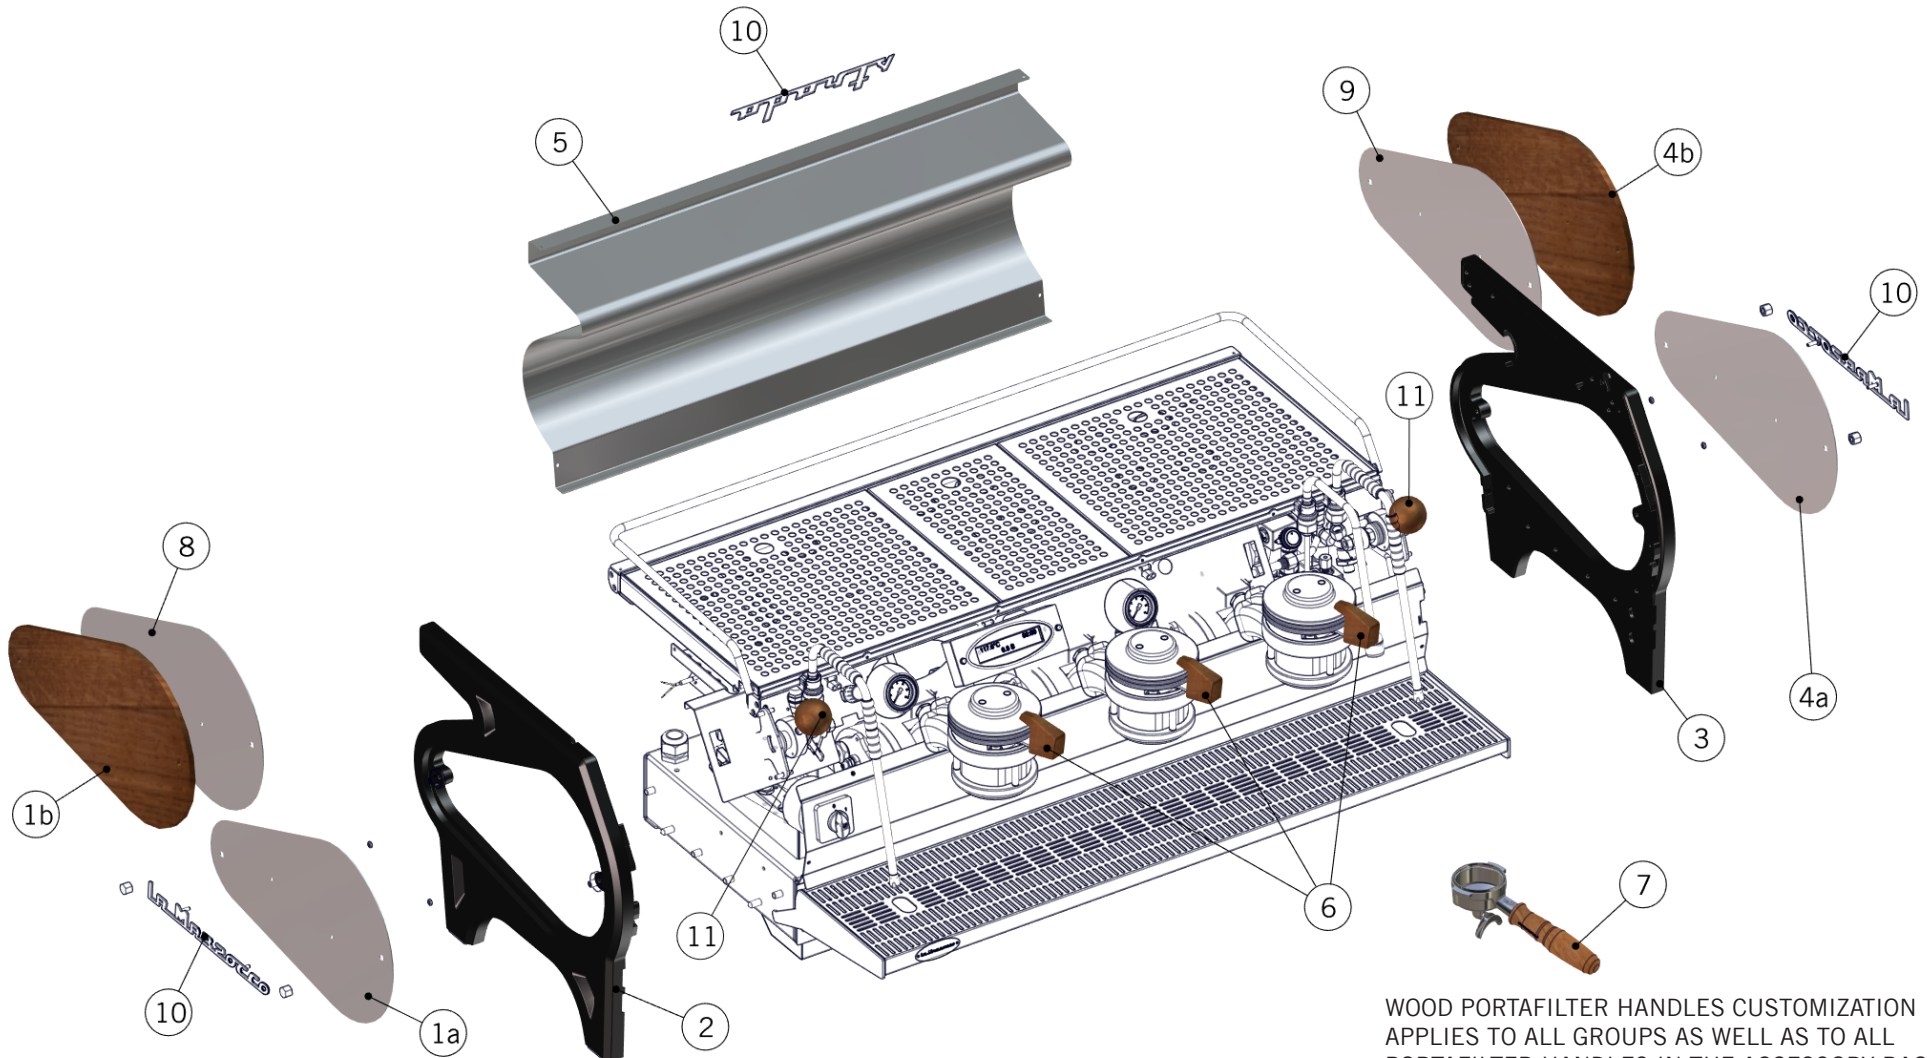

la marzocco

handmade in florence

STEAM BOILER

Caldaia Vapore

1	L100/1A	WASHER 13,5X19X1,5 COPPER	RONDELLA 13,5X19X1,5 RAME
2	L037/3.01	G1/4" NIPPLE FITTING	NIPPLO 1/4M. ES19 TRATT. TEA
3	L276.01	KLIXON TRIP FREE 130° THERMOSTAT	TERMOSTATO KLIXON TRIP FREE TEMP 130°
4	LR360	1-1/4 HEATER ELEMENT GASKET	GUARNIZIONE PIANA DM.55X42X2
5	E.1.005	PT1000 TEMPERATURE PROBE	SONDA DI TEMPERATURA PT1000
6	A.5.016.01	PLASTIC FASTENER 750X7.5	FASCETTA NERA 750x7.5 NYLON
7	F.7.002.01	INSULATION PANEL 2GR STRADA STEAM B.	ISOLANTE C. VAPORE STRADA 2GR
	F.7.003.01	INSULATION PANEL 3GR STRADA STEAM B.	ISOLANTE C. VAPORE STRADA 3GR
8	L.1.003.2.R	STEAM BOILER FLAT SIDE 2GR	CALDAIA VAPORE FOND. PIATTI 2GR
	L.1.003.3.R	STEAM BOILER FLAT SIDE 3GR	CALDAIA VAPORE FOND. PIATTI 3GR
9	T.1.015.02	PREHEATER 2GR L384 MM WITH Y JOINT	PRERISCALDATORE 2GR L 384 mm CON Y
	T.1.019.02	PREHEATER 3-4GR L584 MM WITH Y JOINT	PRERISCALDATORE 3-4GR L 584 MM CON Y
10	LA052/1	TEFLON INSULATOR PROBE	ISOLATORE IN TEFLON X SONDA
11	LA052	WATER LEVEL PROBE	SONDA LIVELLO TL10/B 140MM.
12	E.5.005	SAFETY THERMOSTAT STEAM BOILER	TERMOSTATO DI SICUREZZA CALDAIA VAPORE
Item	Part number/Codice	Description	Descrizione

la marzocco

handmade in florence

STRADA - CUSTOMIZATION

WOOD PORTAFILTER HANDLES CUSTOMIZATION APPLIES TO ALL GROUPS AS WELL AS TO ALL PORTAFILTER HANDLES IN THE ACCESSORY BAG.