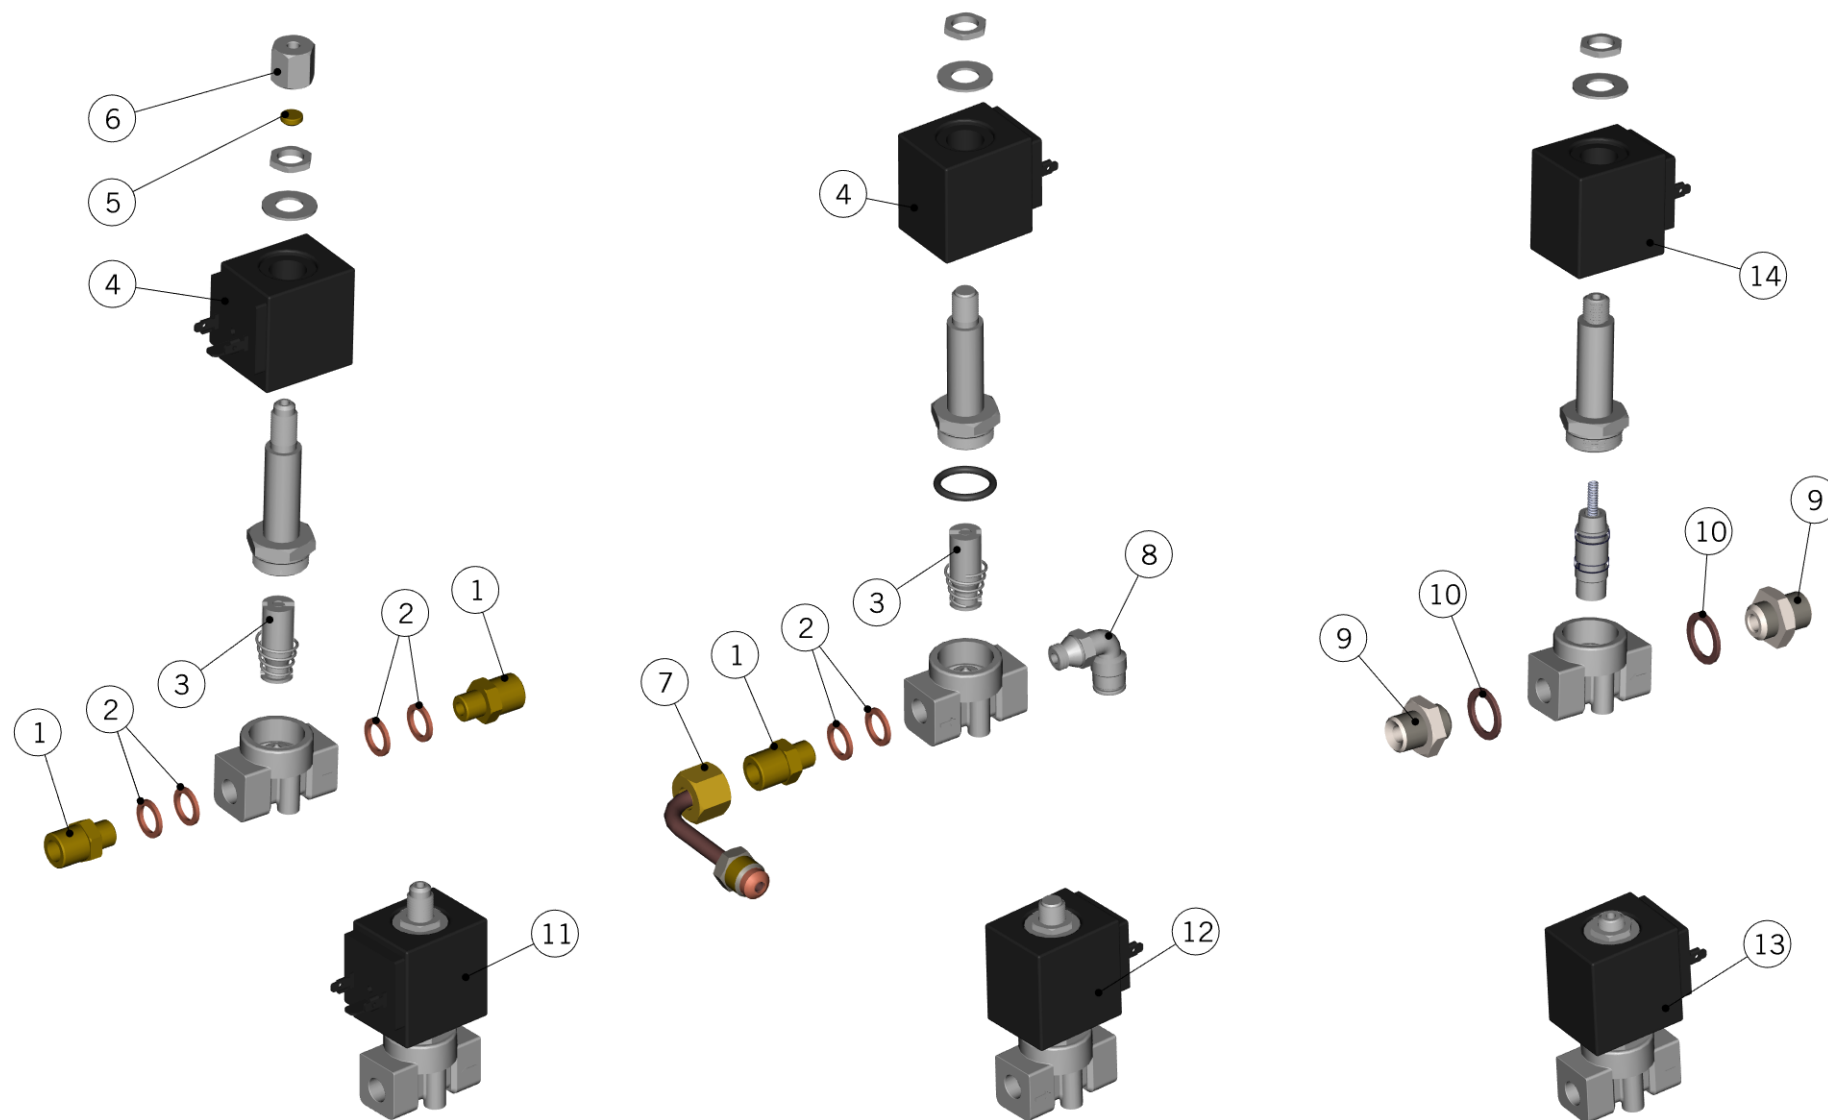

FITTING AND VALVES

la marzocco

handmade in florence

FITTING AND VALVES

Raccordi e Valvole

1	L053/1.01	M G1/8" - M G1/4" FITTING TREATED	RACCORDO M.1/8-M.1/4 X EV. TRATT.
2	L100/D	WASHER 10X14X1,5 COPPER	RONDELLA 10X14X1,5 RAME
3	L100/H	3-WAY SOLENOID VALVE PLUNGER	NUCLEO MOBILE X EV.3 VIE
4	L100/G.01	SV COIL 220-240V 8W UL CSA VDE	BOBINA EV 220-240V 8W UL CSA VDE
	L100/G200	SOLENOID COIL 200V	BOBINA PER ELETTROVALVOLA 200V
5	L134/4	8mm BLIND FERRULE	GHIANDINA DM.8 CHIUSA - NICK . AL
6	L134	G1/8"F NUT - 4,5mm HOLE	RACCORDO F.1/8 ES.14 FORO 4.5
7	T.1.121	TUBE MIXING VALVE-TEA SOLENOID V.STRADA	TUBO V.MISC. - EV ACQUA CALDA STRADA
8	A.2.101.01	FITTING PUSH-IN 90# 1/4"-G1/8 S/S	RACCORDO RAPIDO A 90# 1/4"-G1/8 INOX
9	A.5.019	NIPPLE G1/4M-G1/4M WR19 H21.5 BRASS TR.	NIPPLO G1/4M-G1/4M CH19 H21.5 OTT. TR.
10	L100/1A	WASHER 13,5X19X1,5 COPPER	RONDELLA 13,5X19X1,5 RAME
11	L100/E.02	3 WAY SOLENOID VALVE BDV 220/240AC 50-6	ELETTROVALVOLA 3 VIE CON BOBINA
	L100/E200.01	3 WAY SOLENOID VALVE 200V	ELETTROVALVOLE 3 VIE
12	L053.02	2-WAY SOLENOID VALVE 220/240V - 50/60HZ	ELETTROVALVOLA 2 VIE AISI 316L
	L053/200.01	2WAY SOLENOID VALVE 200VOLTS AISI 316L	ELETTROVALVOLE 2 VIE AISI 316L
13	B.2.020.01	PROPORTIONAL SOLENOID VALVE STRADA	EV PROPORZIONALE STRADA
14	B.2.018	SOLENOID VALVE COIL FOR B.2.020	BOBINA DI RICAMBIO EV B.2.020
Item	Part number/Codice	Description	Descrizione