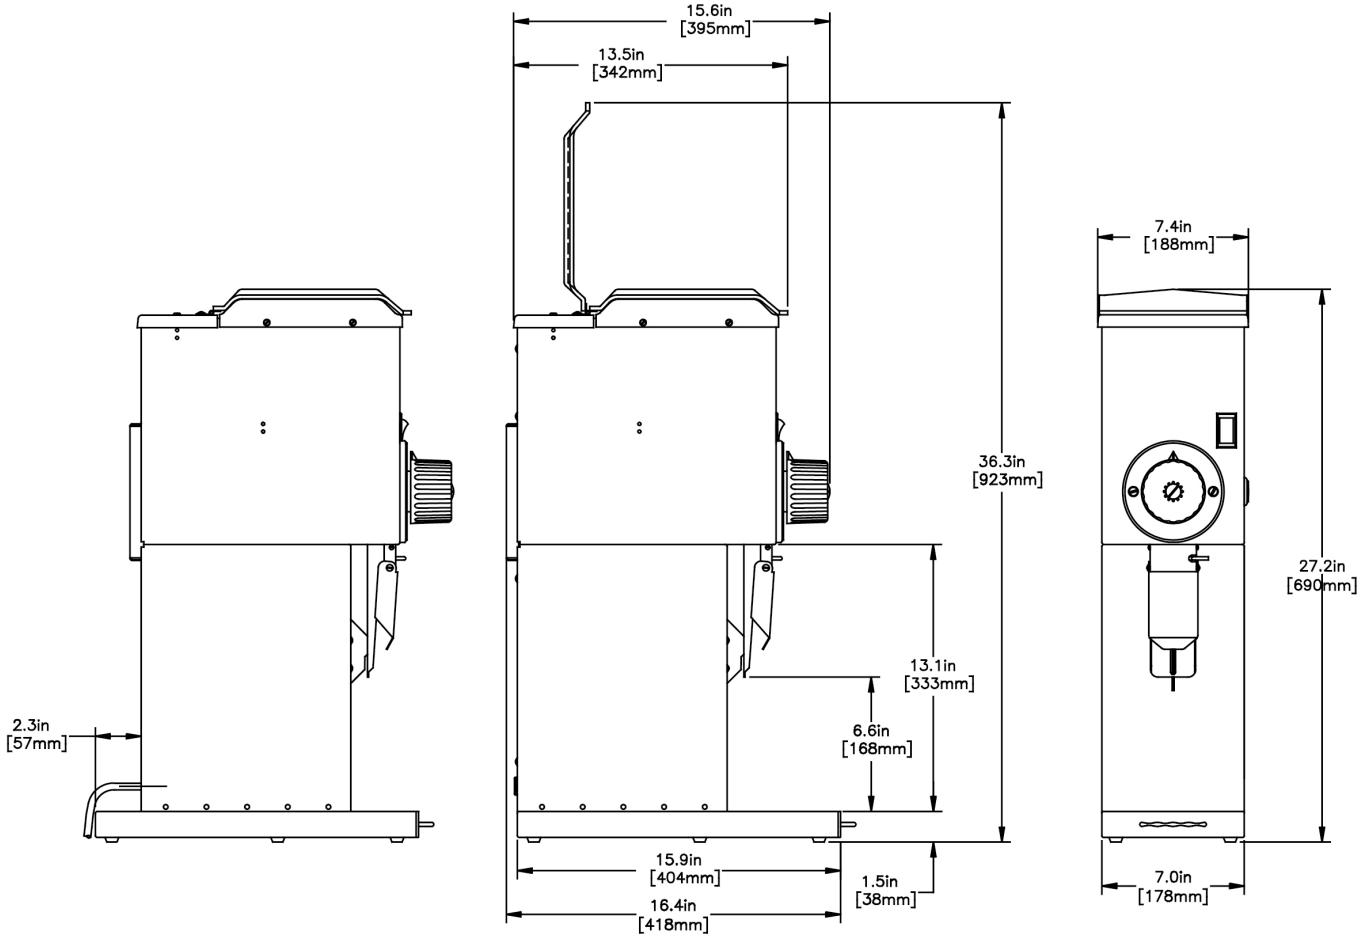

Last Updated:
01/15/2024

	Unit			Shipping				
	Height	Width	Depth	Height	Width	Depth	Weight	Volume
English	27.2 in.	7.4 in.	16.6 in.	32.8 in.	13.6 in.	23.1 in.	56.200 lbs	5.972 ft ³
Metric	69.1 cm	18.8 cm	42.2 cm	83.2 cm	34.6 cm	58.7 cm	25.492 kgs	0.169 m ³