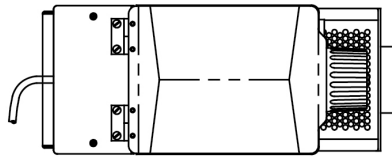

Additional Features

Plumbing Requirements

PSI	kPa	Fitting Supplied	Water Flow Required (GPM)
-	-	-	-

CAD Drawings

2D	Revit	KLC
●		

WARNING: This product can expose you to chemicals including Bisphenol A (BPA), which is known to the State of California to cause birth defects or other reproductive harm. For more information go to www.P65Warnings.ca.gov

Last Updated:
01/15/2024

	Unit			Shipping				
	Height	Width	Depth	Height	Width	Depth	Weight	Volume
English	27.2 in.	7.4 in.	16.6 in.	32.8 in.	13.6 in.	23.1 in.	56.200 lbs	5.972 ft ³
Metric	69.1 cm	18.8 cm	42.2 cm	83.2 cm	34.6 cm	58.7 cm	25.492 kgs	0.169 m ³