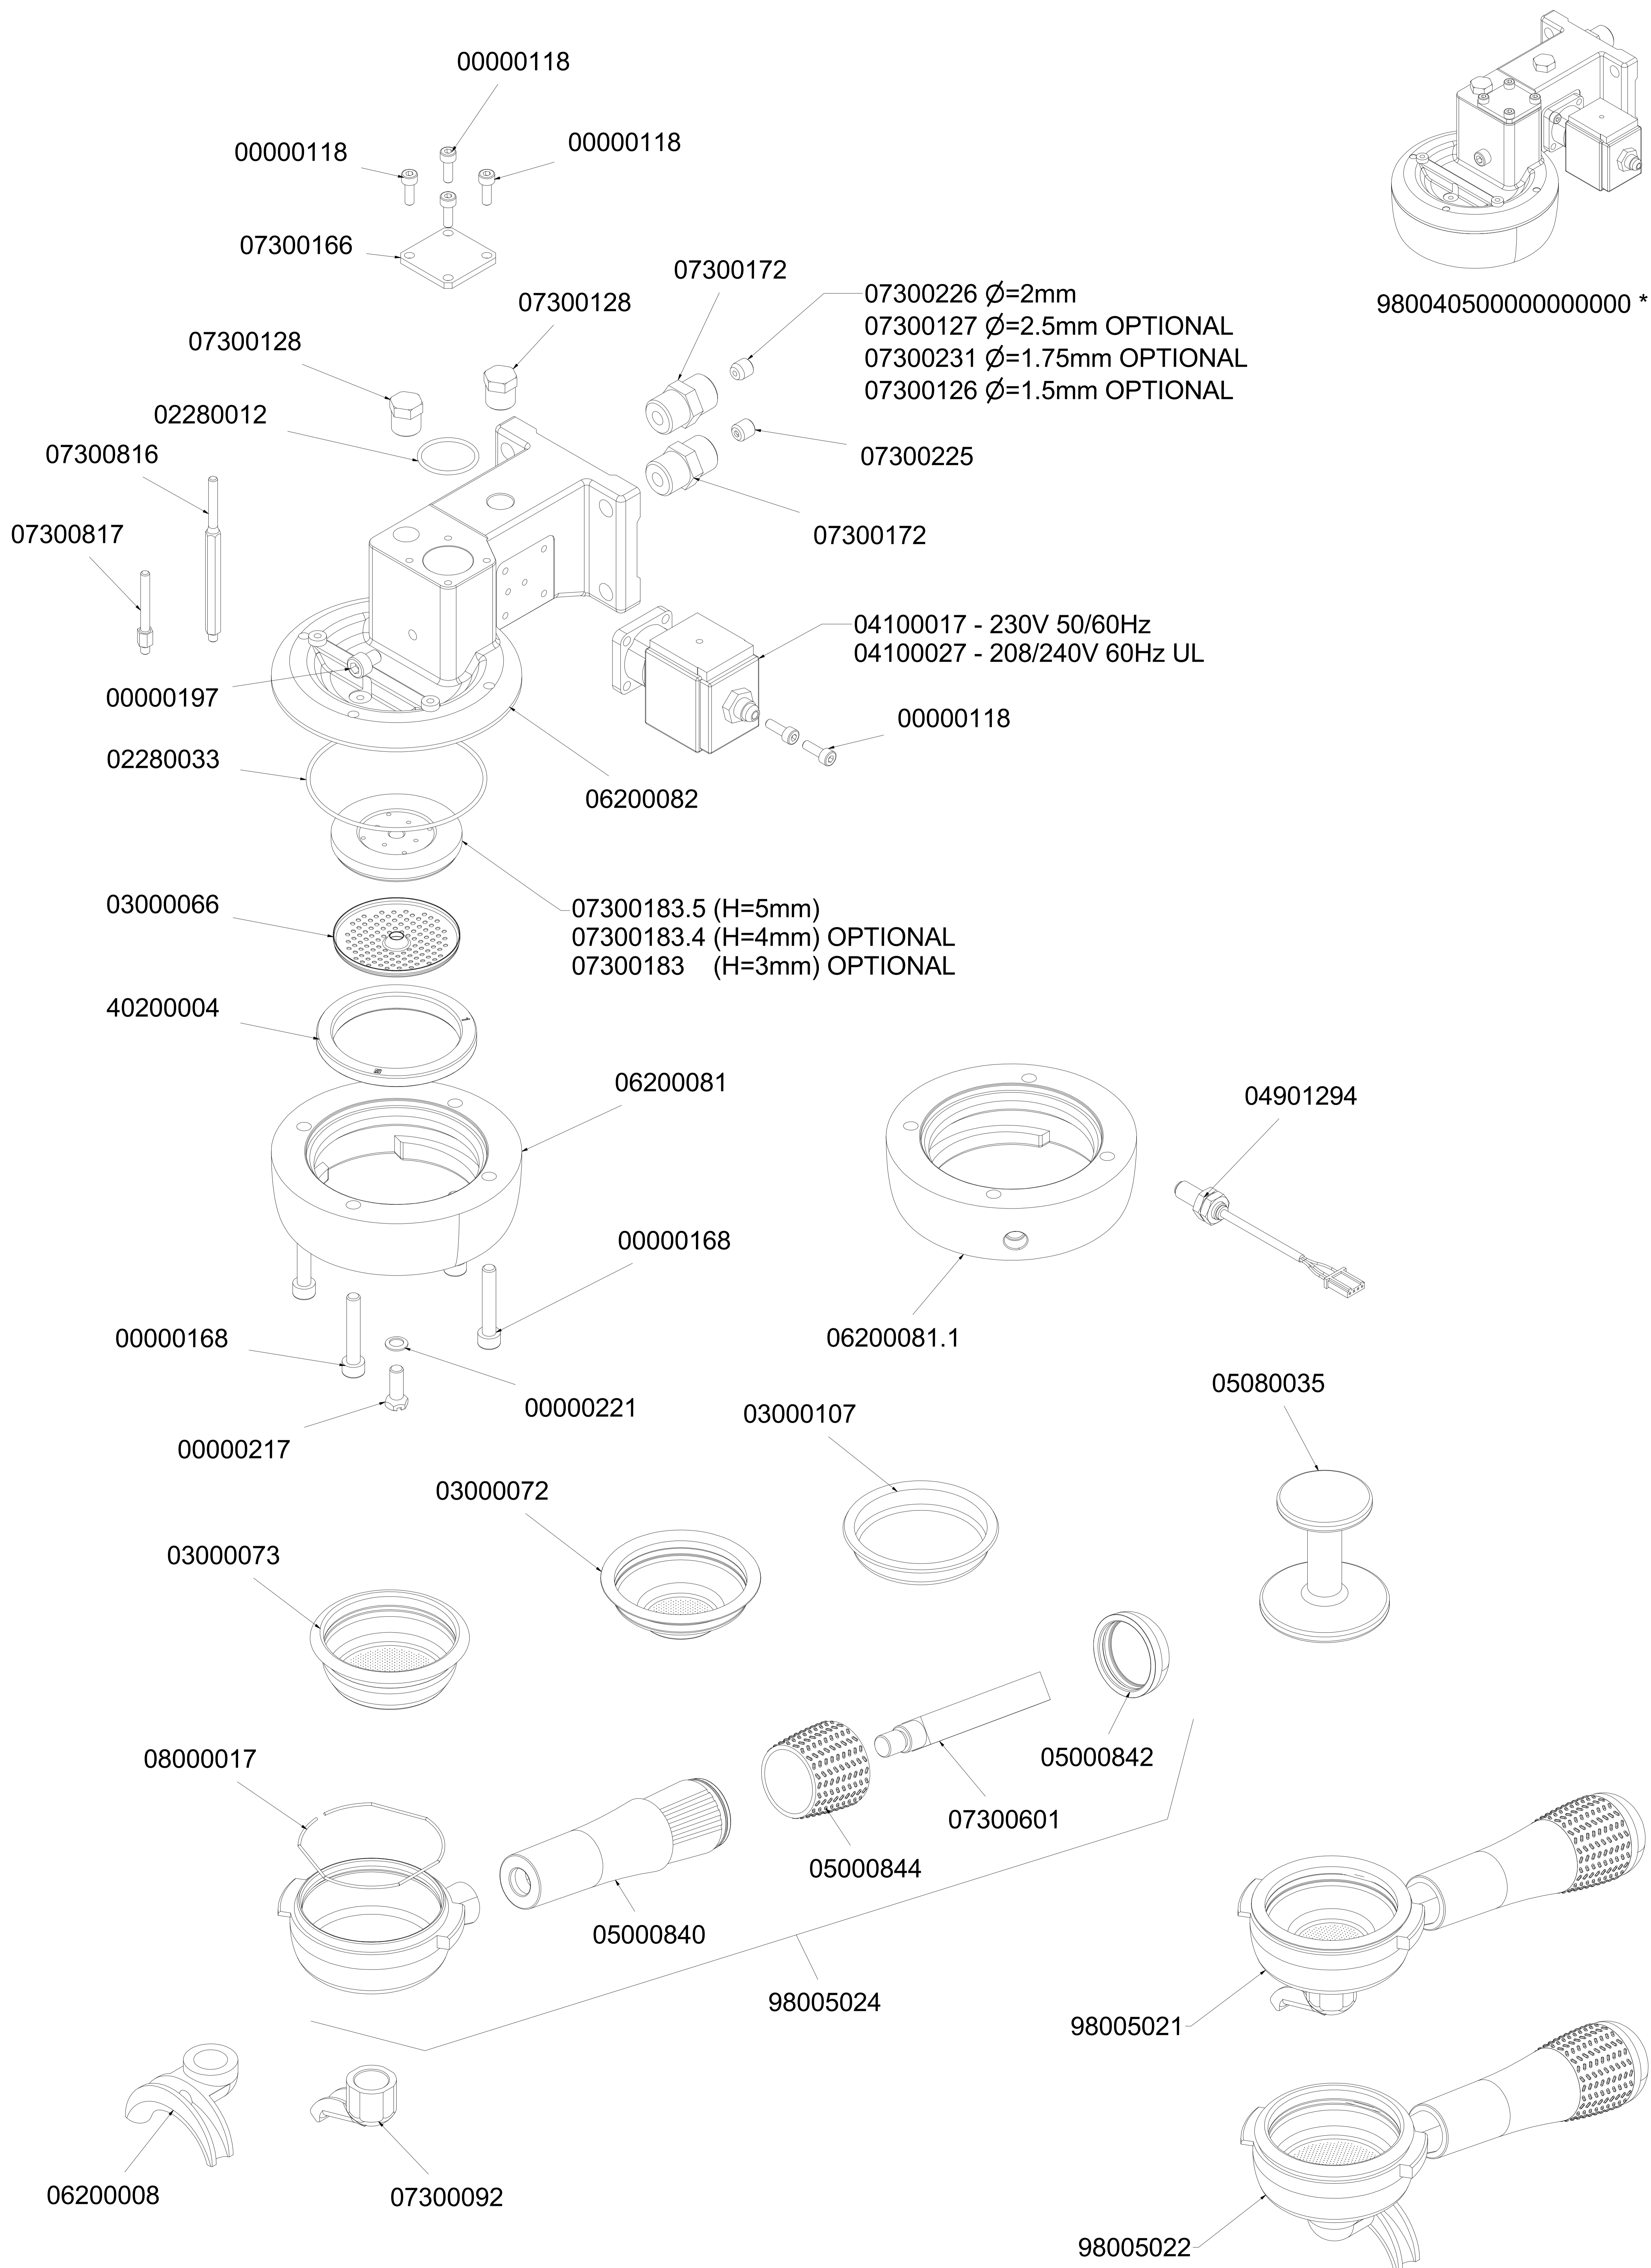

GRUPPO EROGAZIONE POURING GROUP

A
U
R
E
L
I
A

W
A
V
E