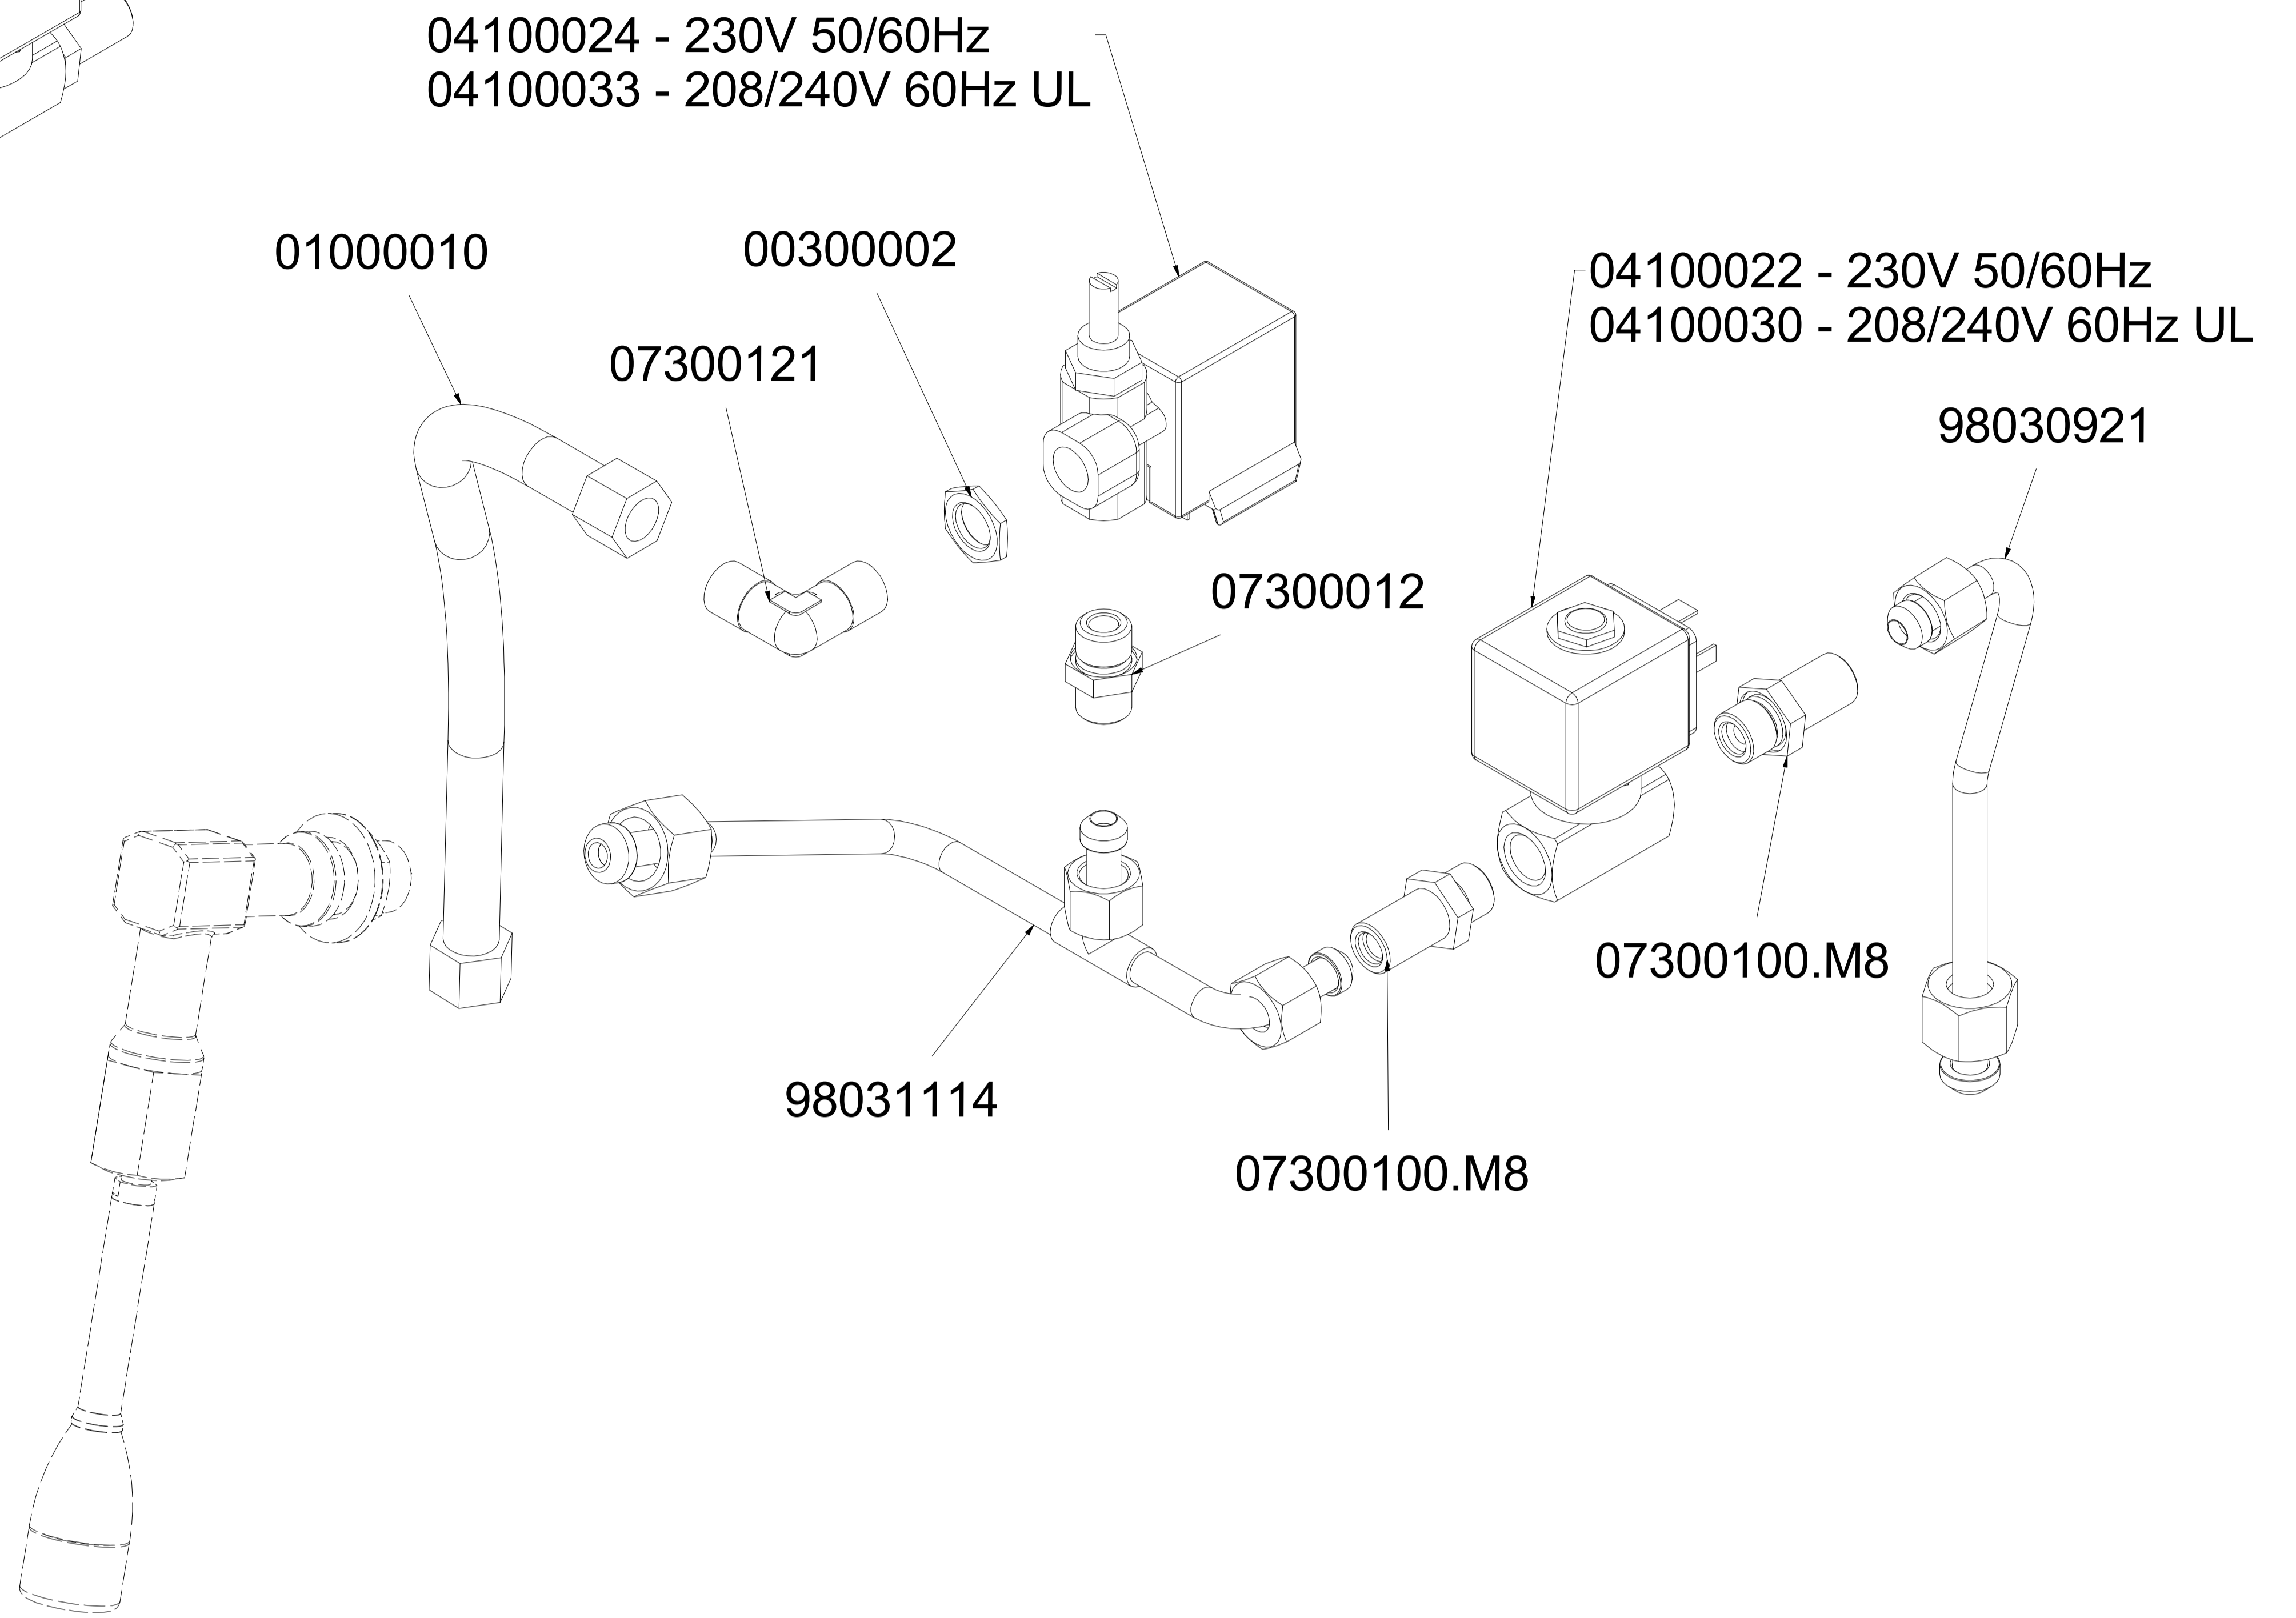

98070000000660000*