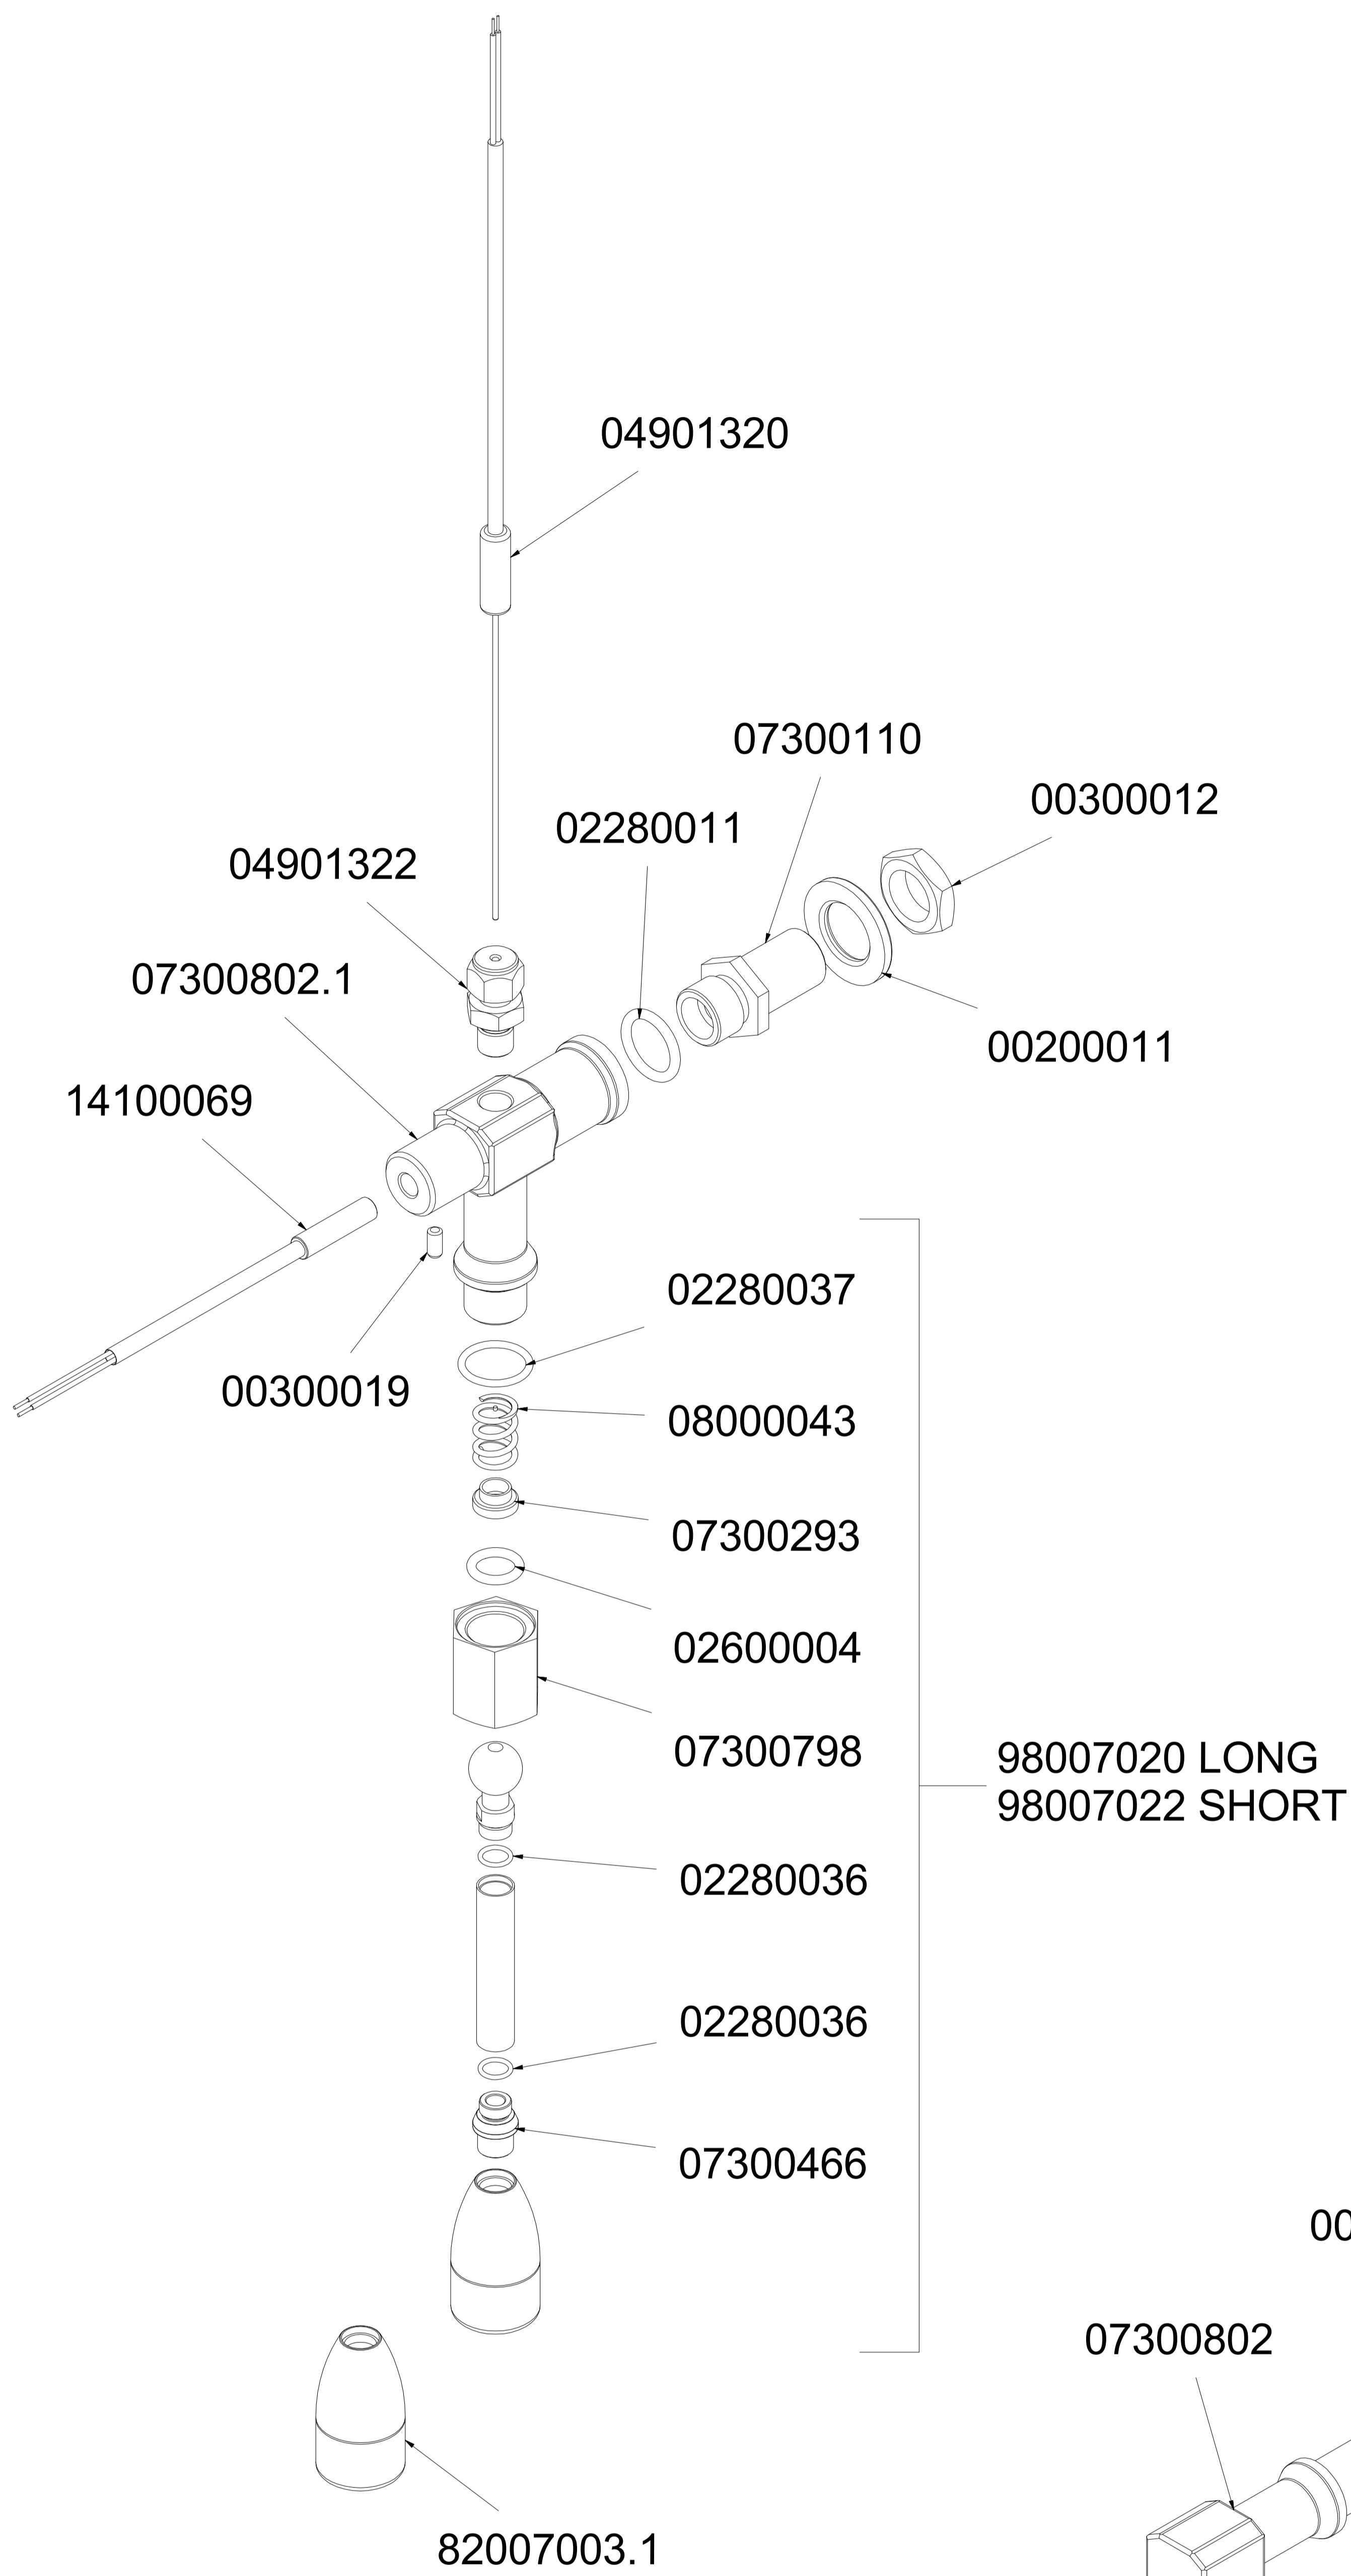

# RUBINETTI ACQUA CALDA HOT WATER VALVE PARTS

A  
U  
R  
E  
L  
I  
A  
  
W  
A  
V  
E

98007020 LONG  
98007022 SHORT