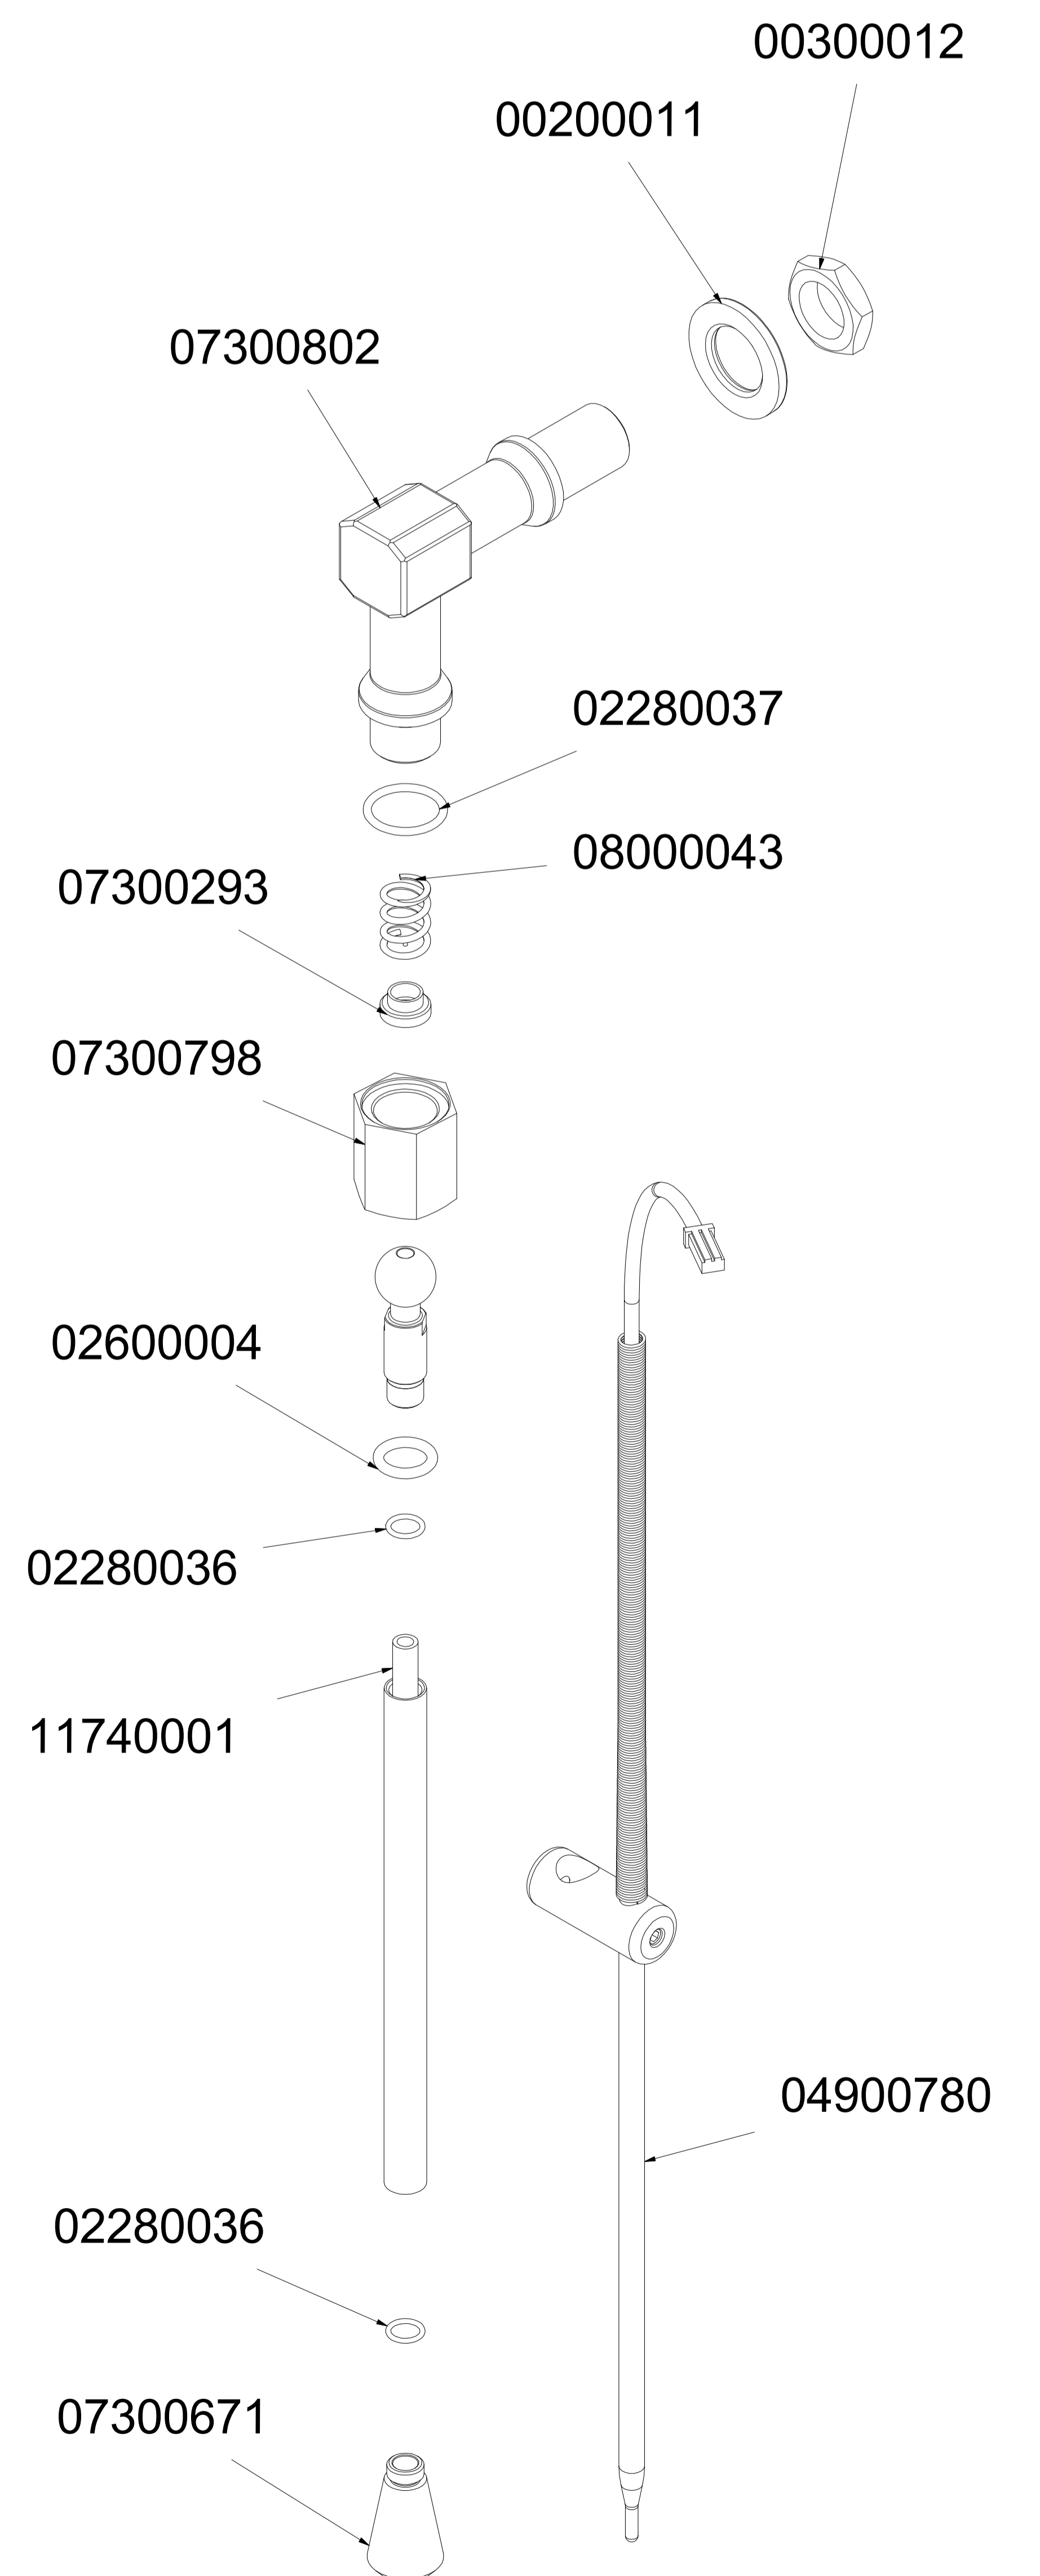

COMPONENTI EASYCREAM EASYCREAM COMPONENTS