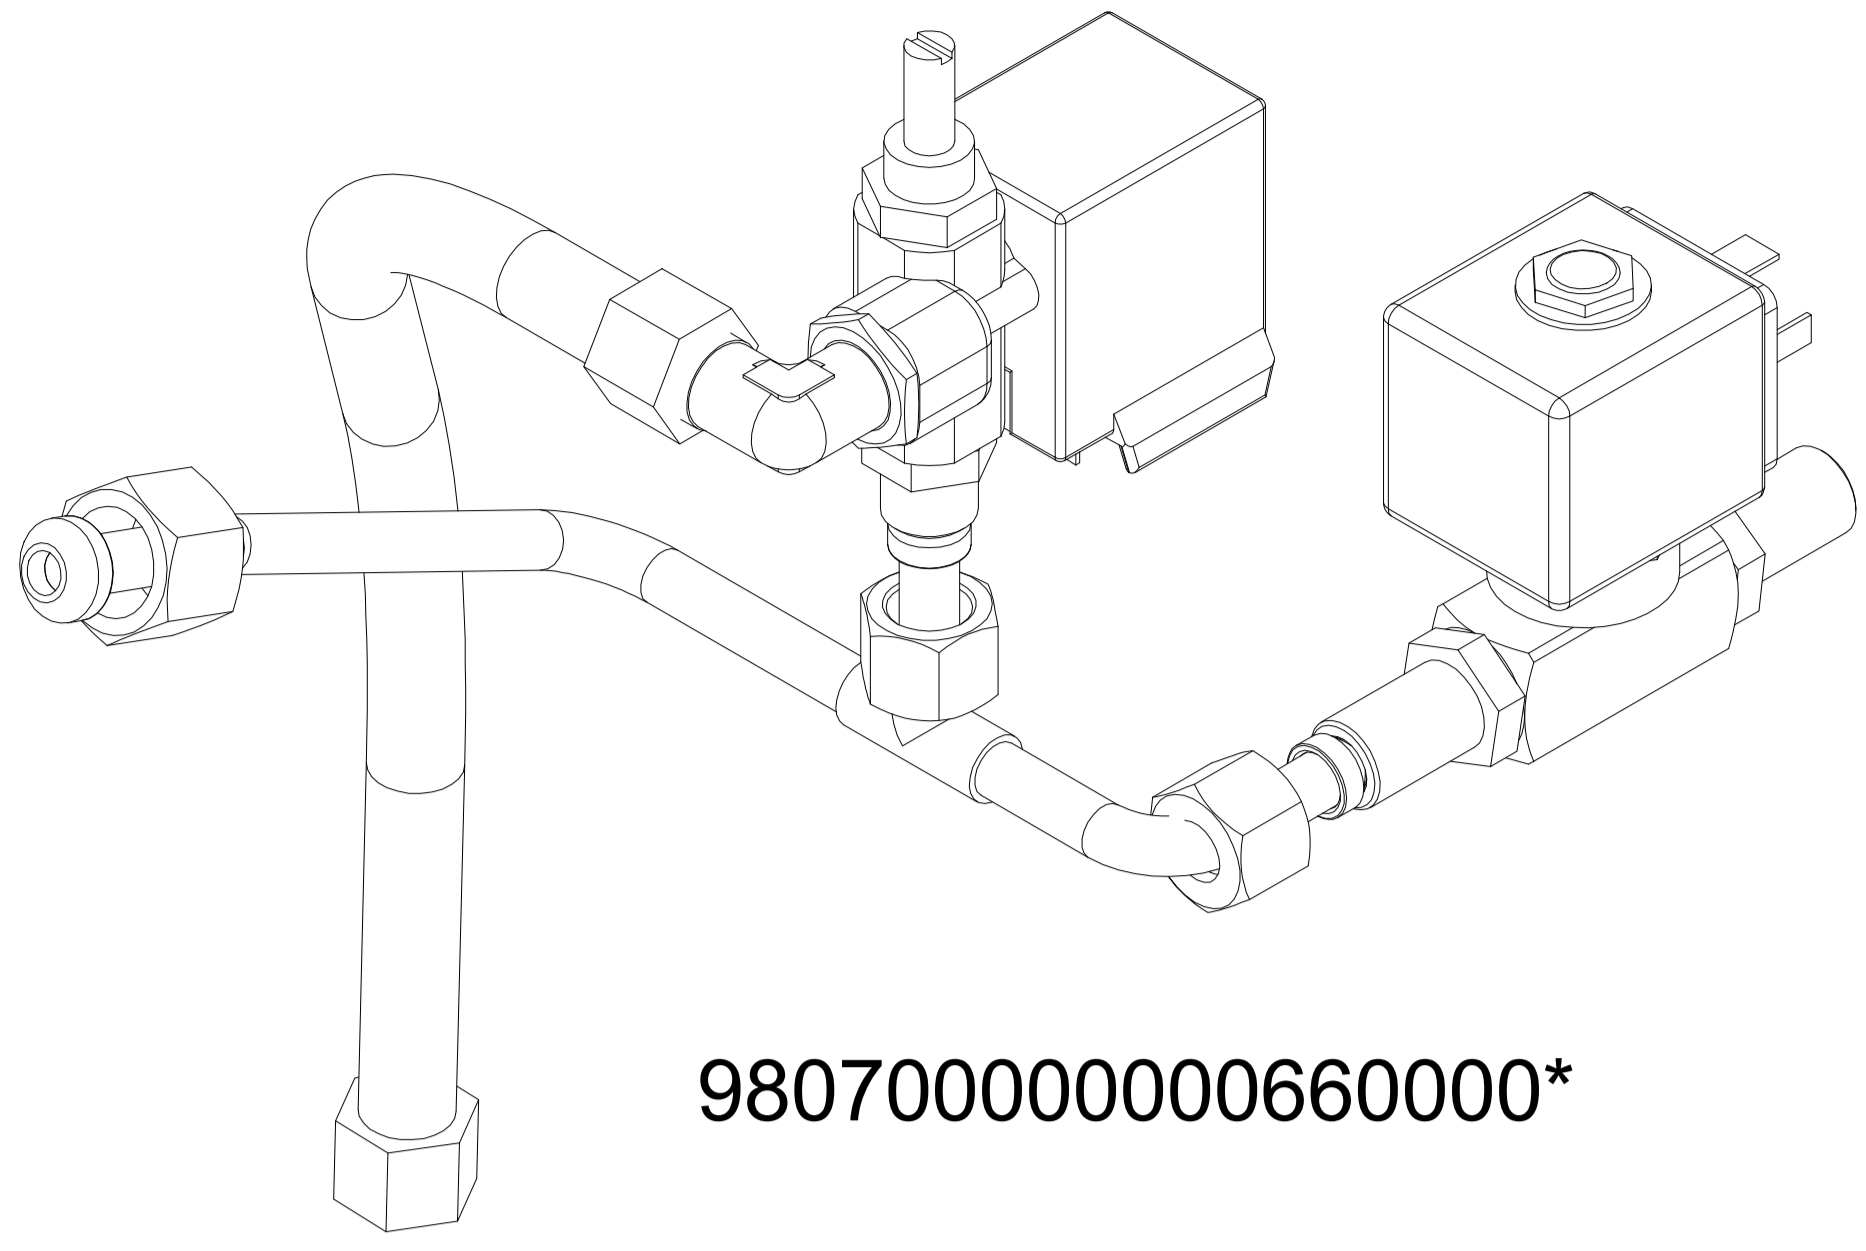

COMPONENTI MISCELATORE ACQUA CALDA

HOT WATER MIXER PARTS

A
U
R
E
L
I
A

W
A
V
E