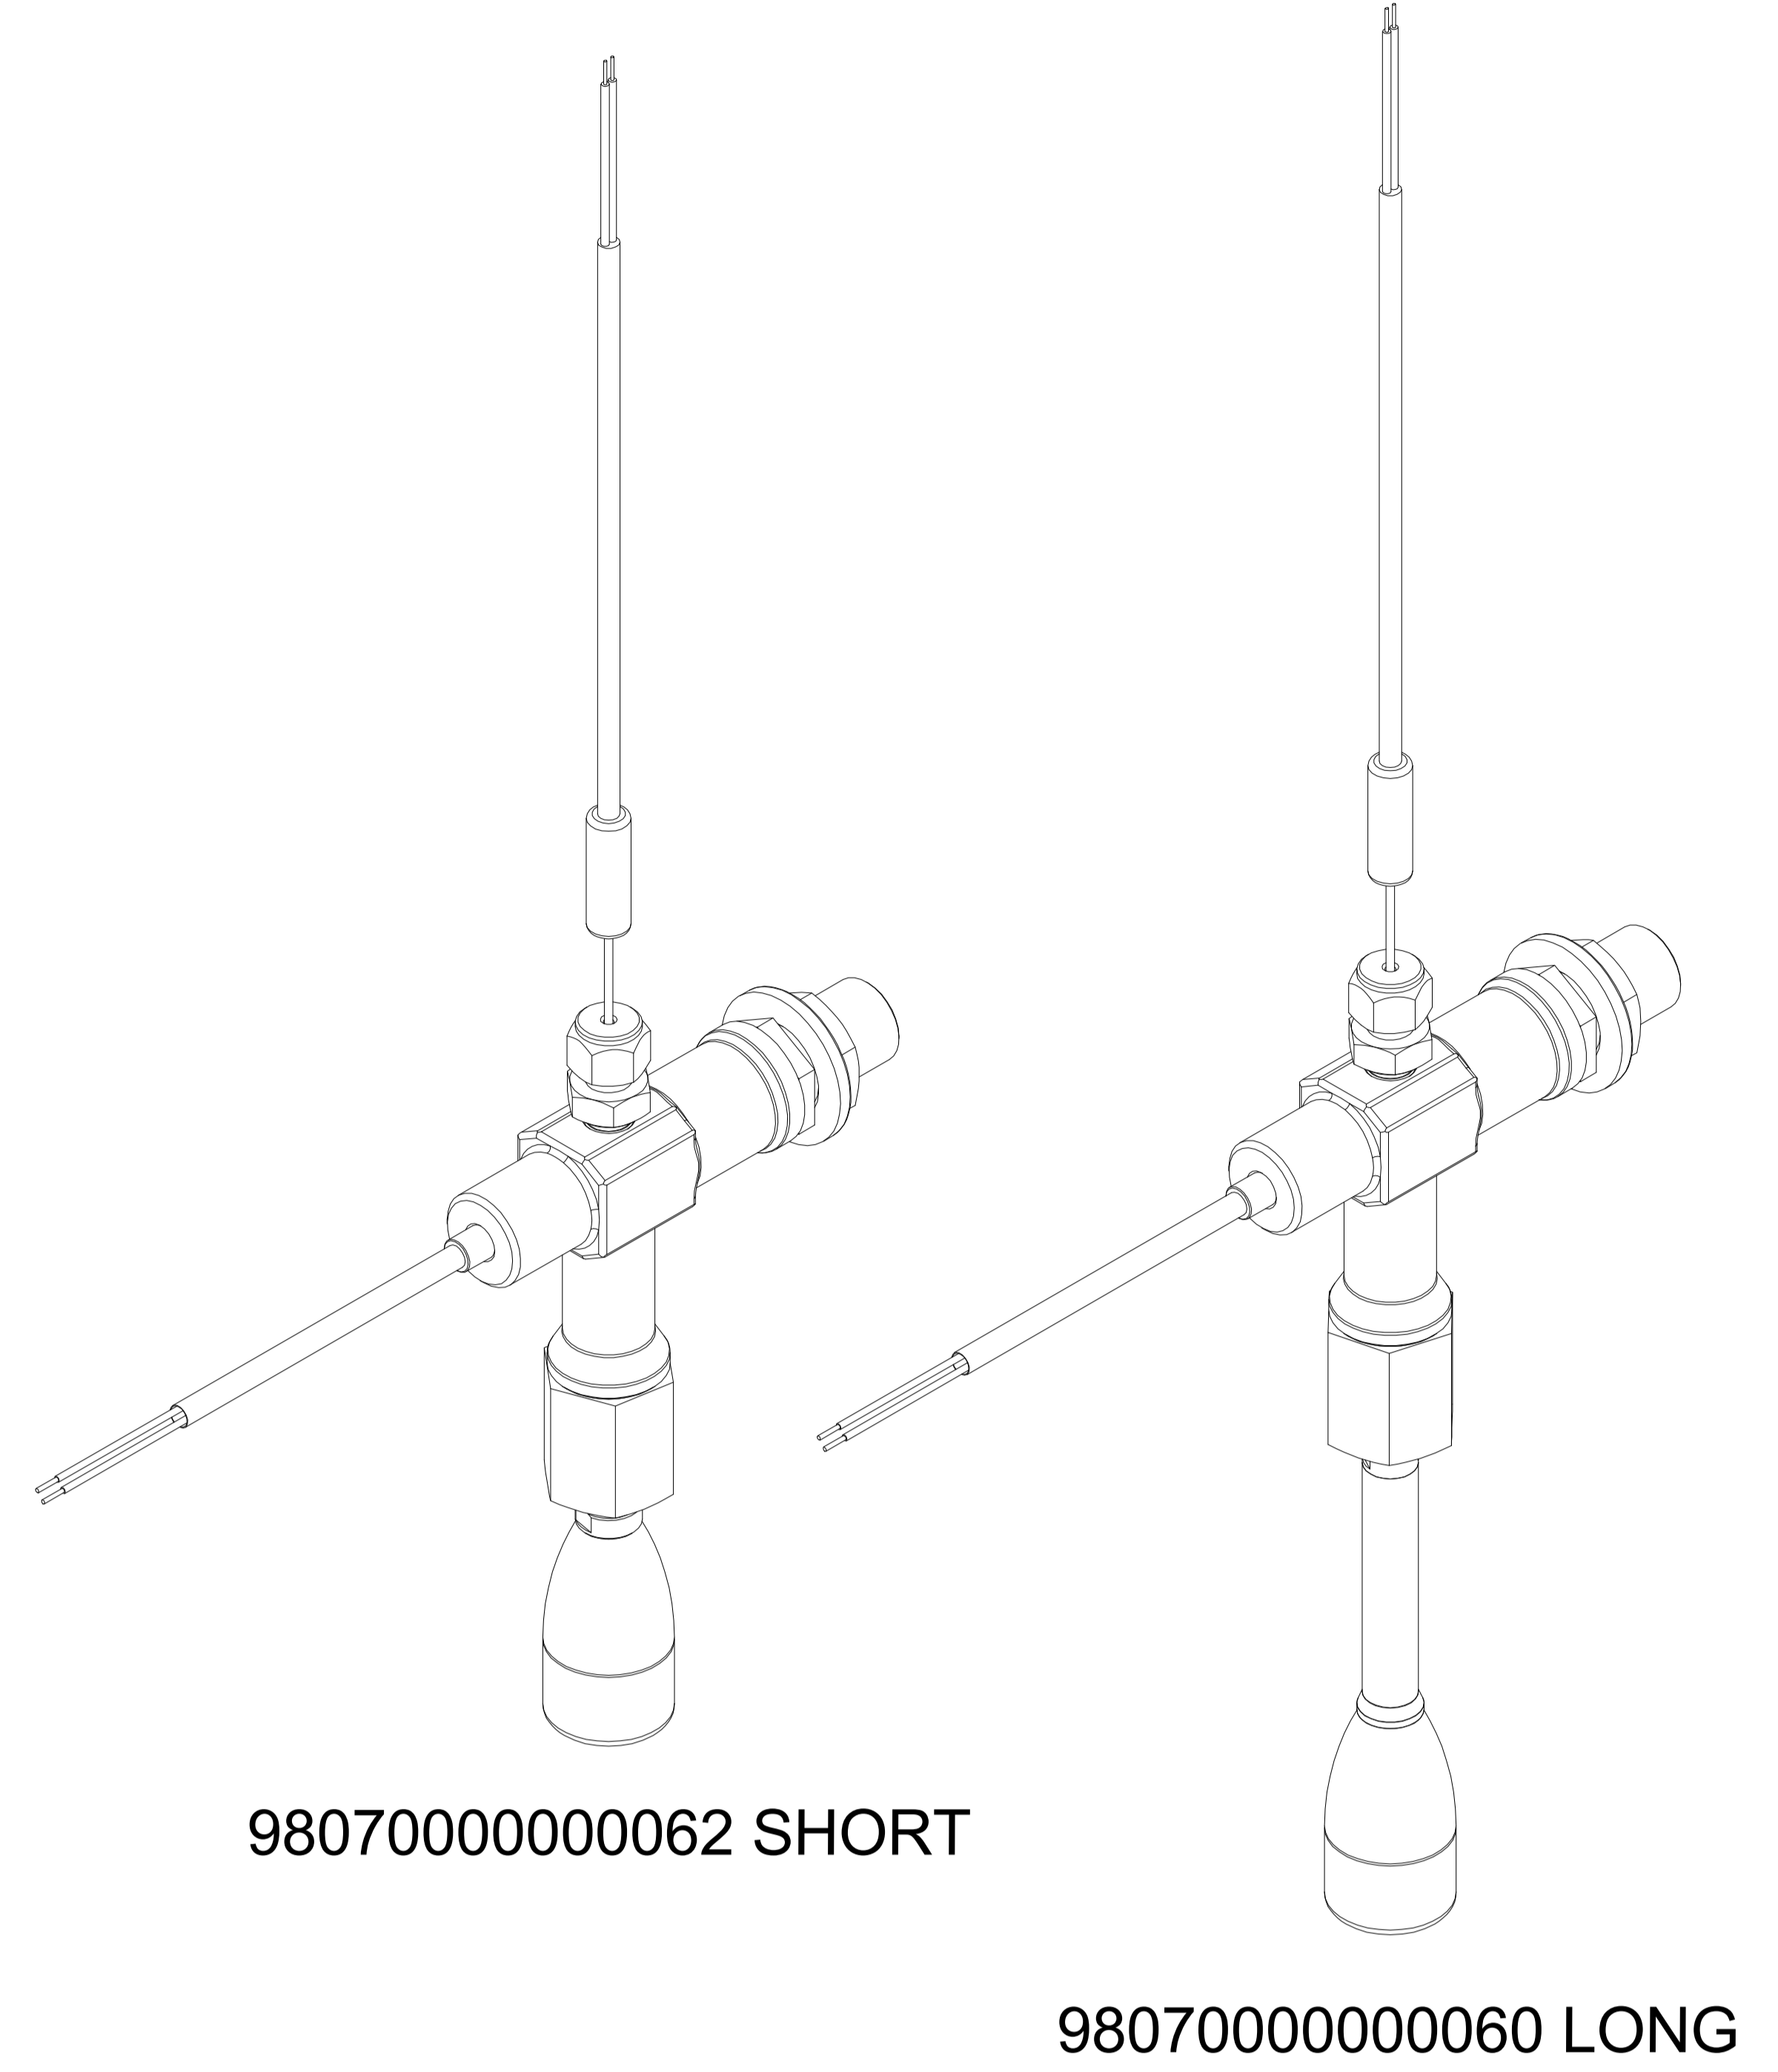

# RUBINETTI ACQUA CALDA HOT WATER VALVE PARTS

A  
U  
R  
E  
L  
I  
A  
  
W  
A  
V  
E

98007020 LONG  
98007022 SHORT