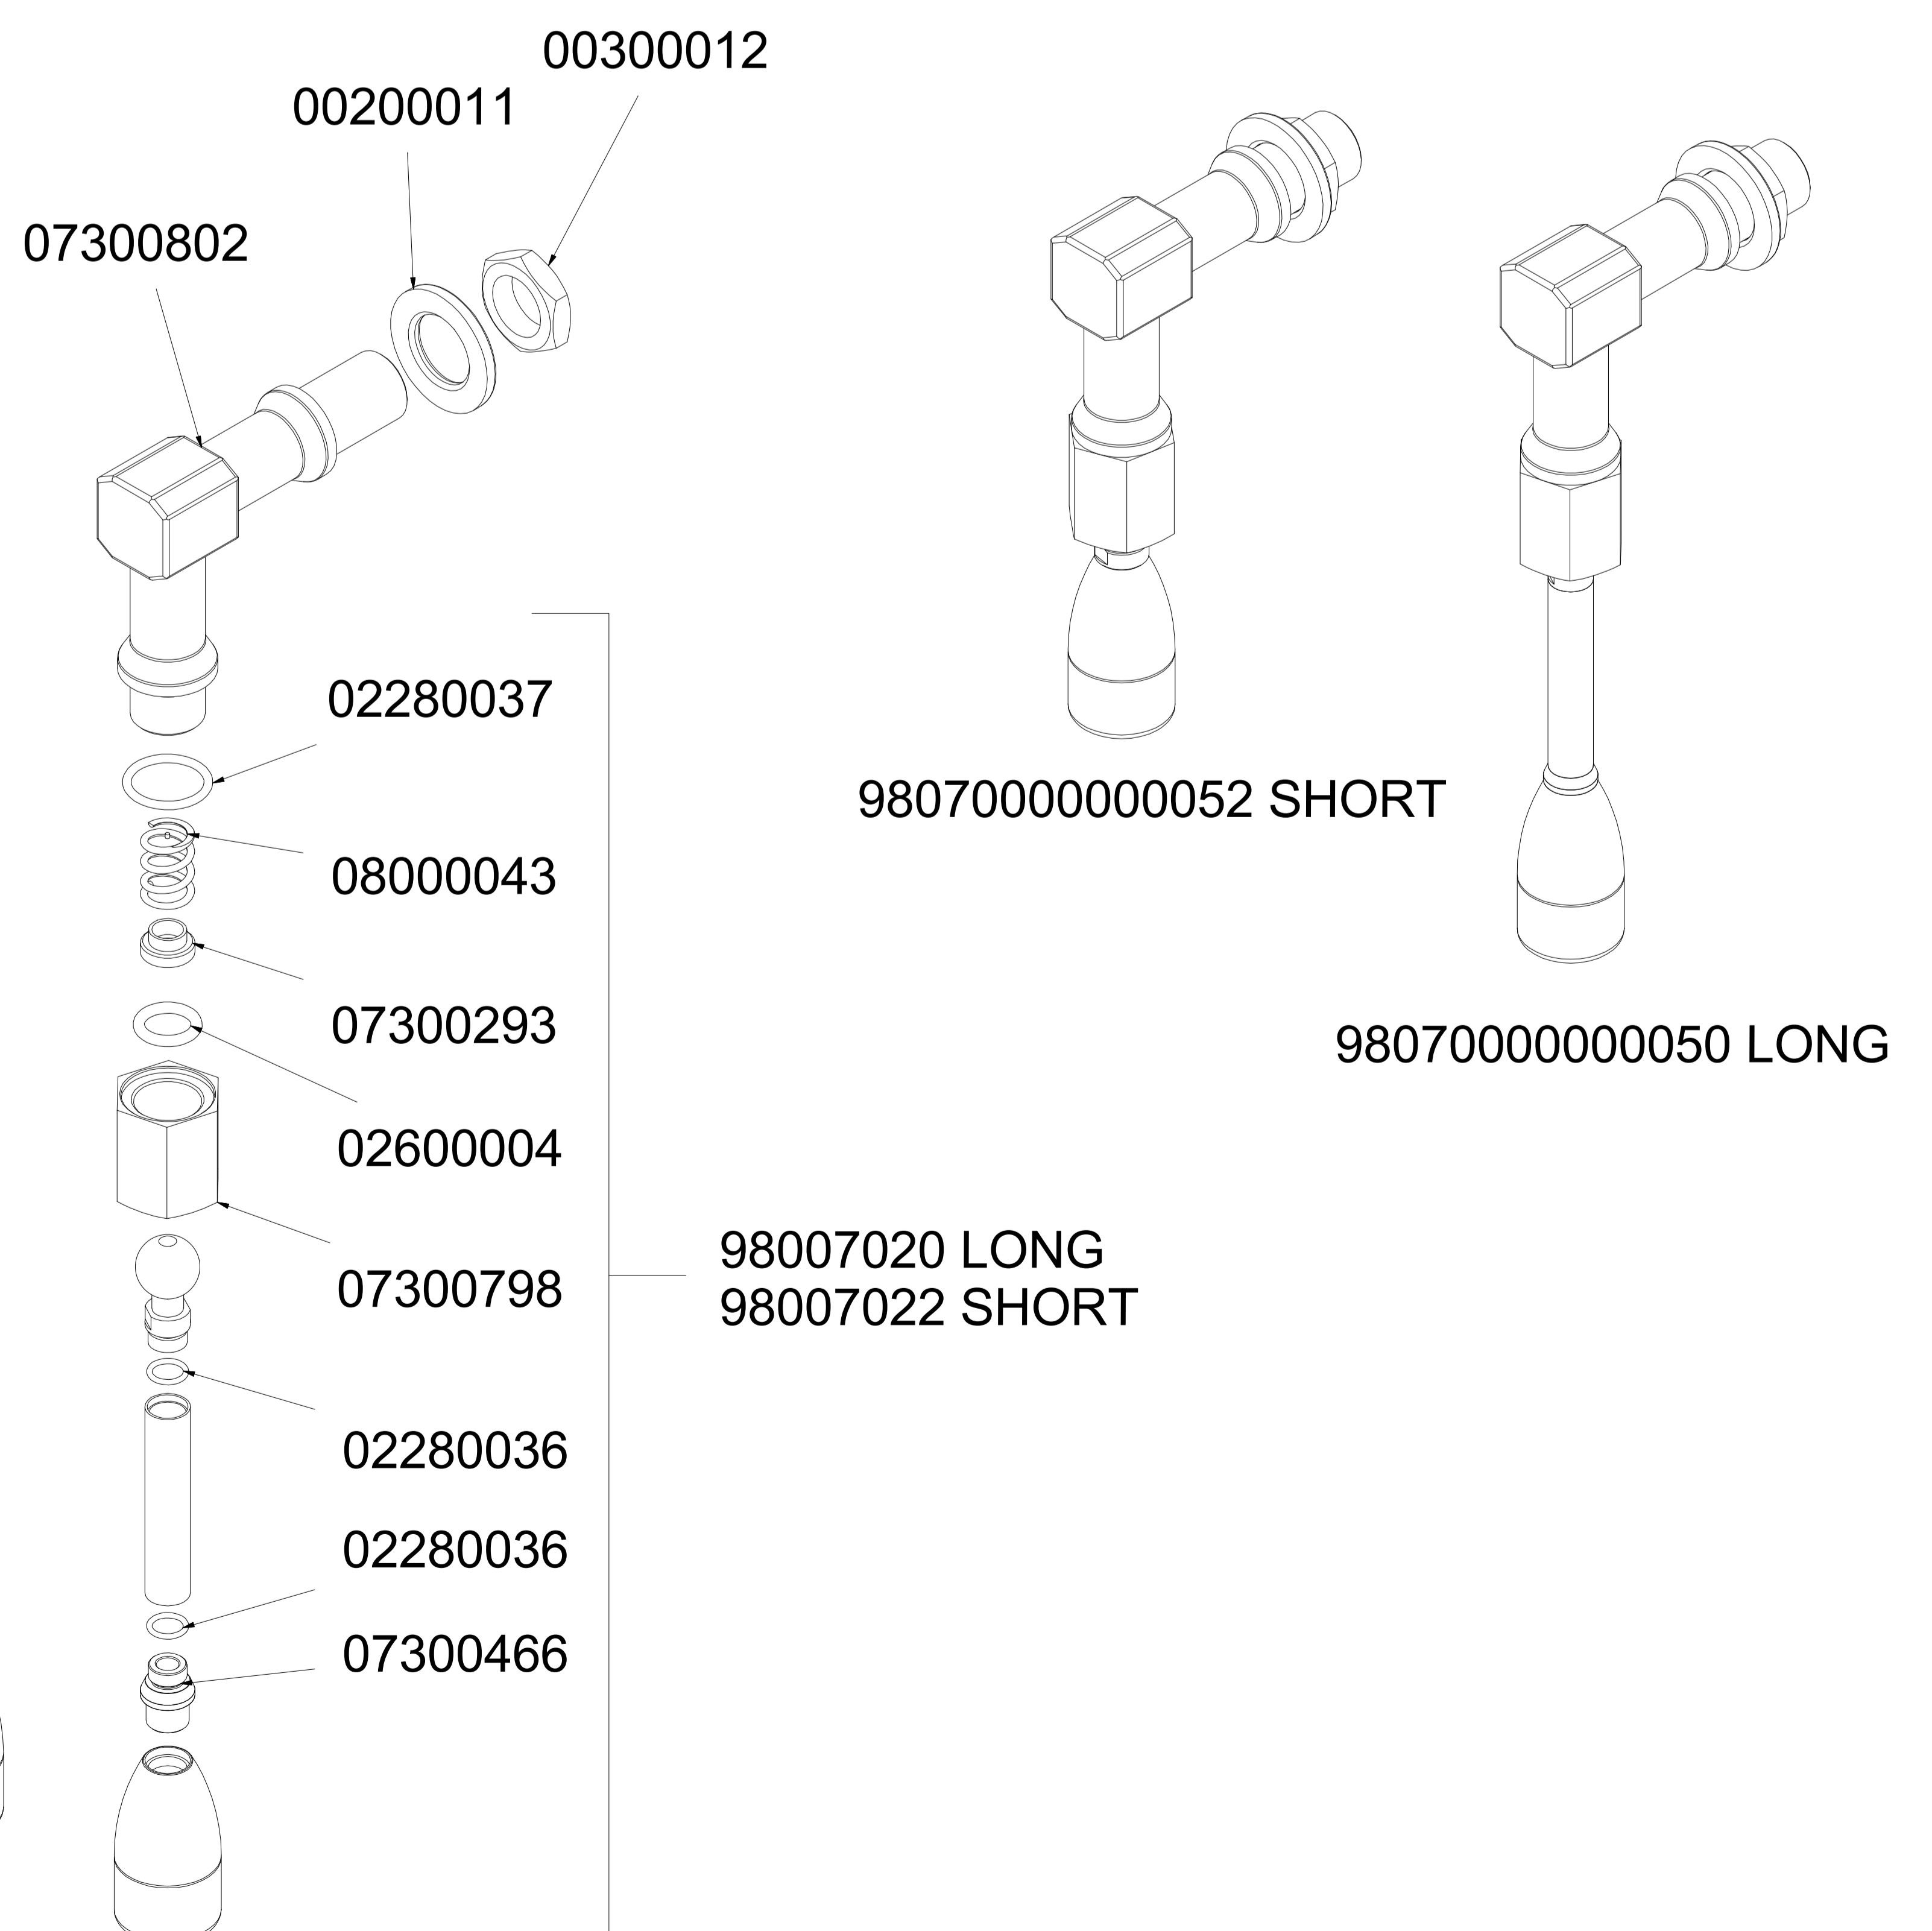

# RUBINETTI ACQUA CALDA HOT WATER VALVE PARTS

A  
U  
R  
E  
L  
I  
A  
  
W  
A  
V  
E

98007020 LONG  
98007022 SHORT