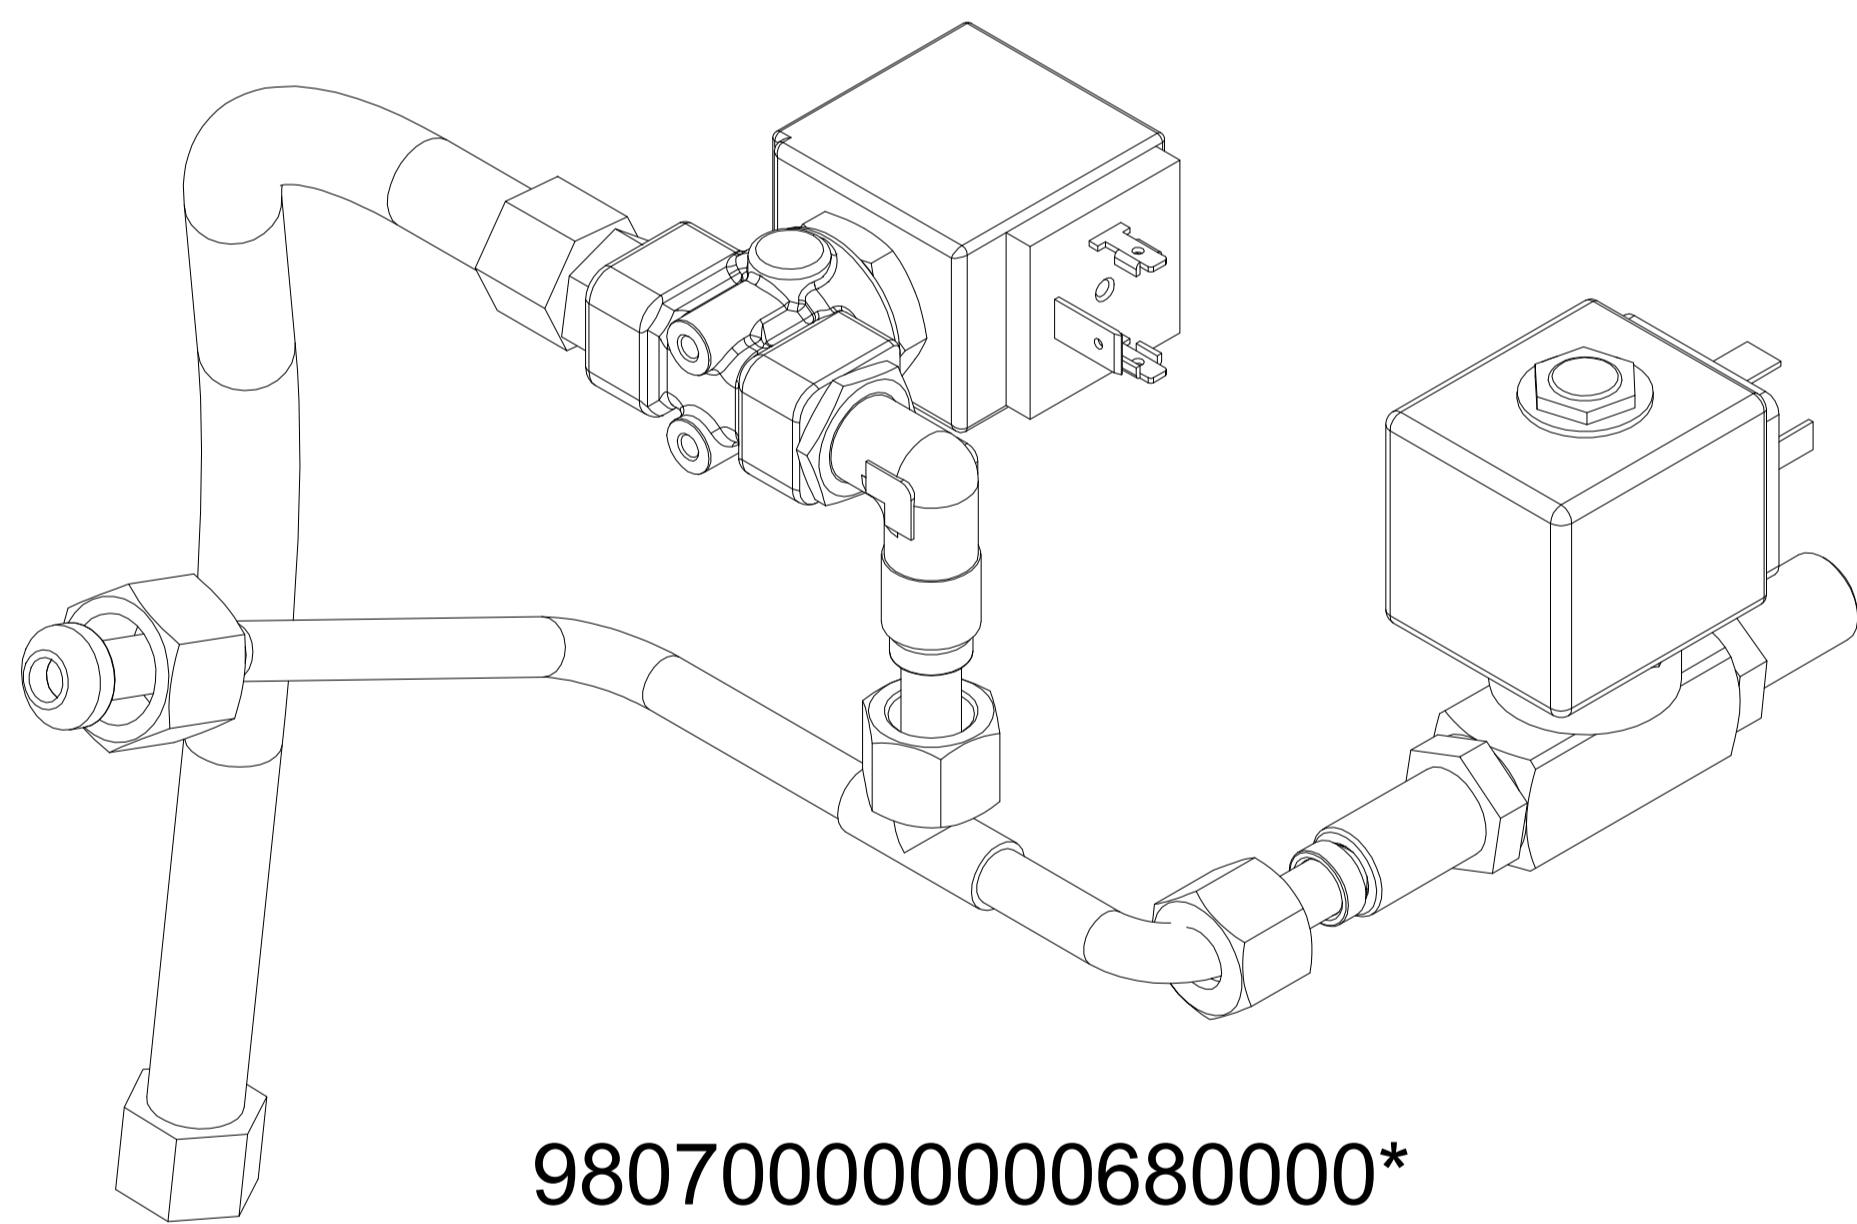

98070000000660000*