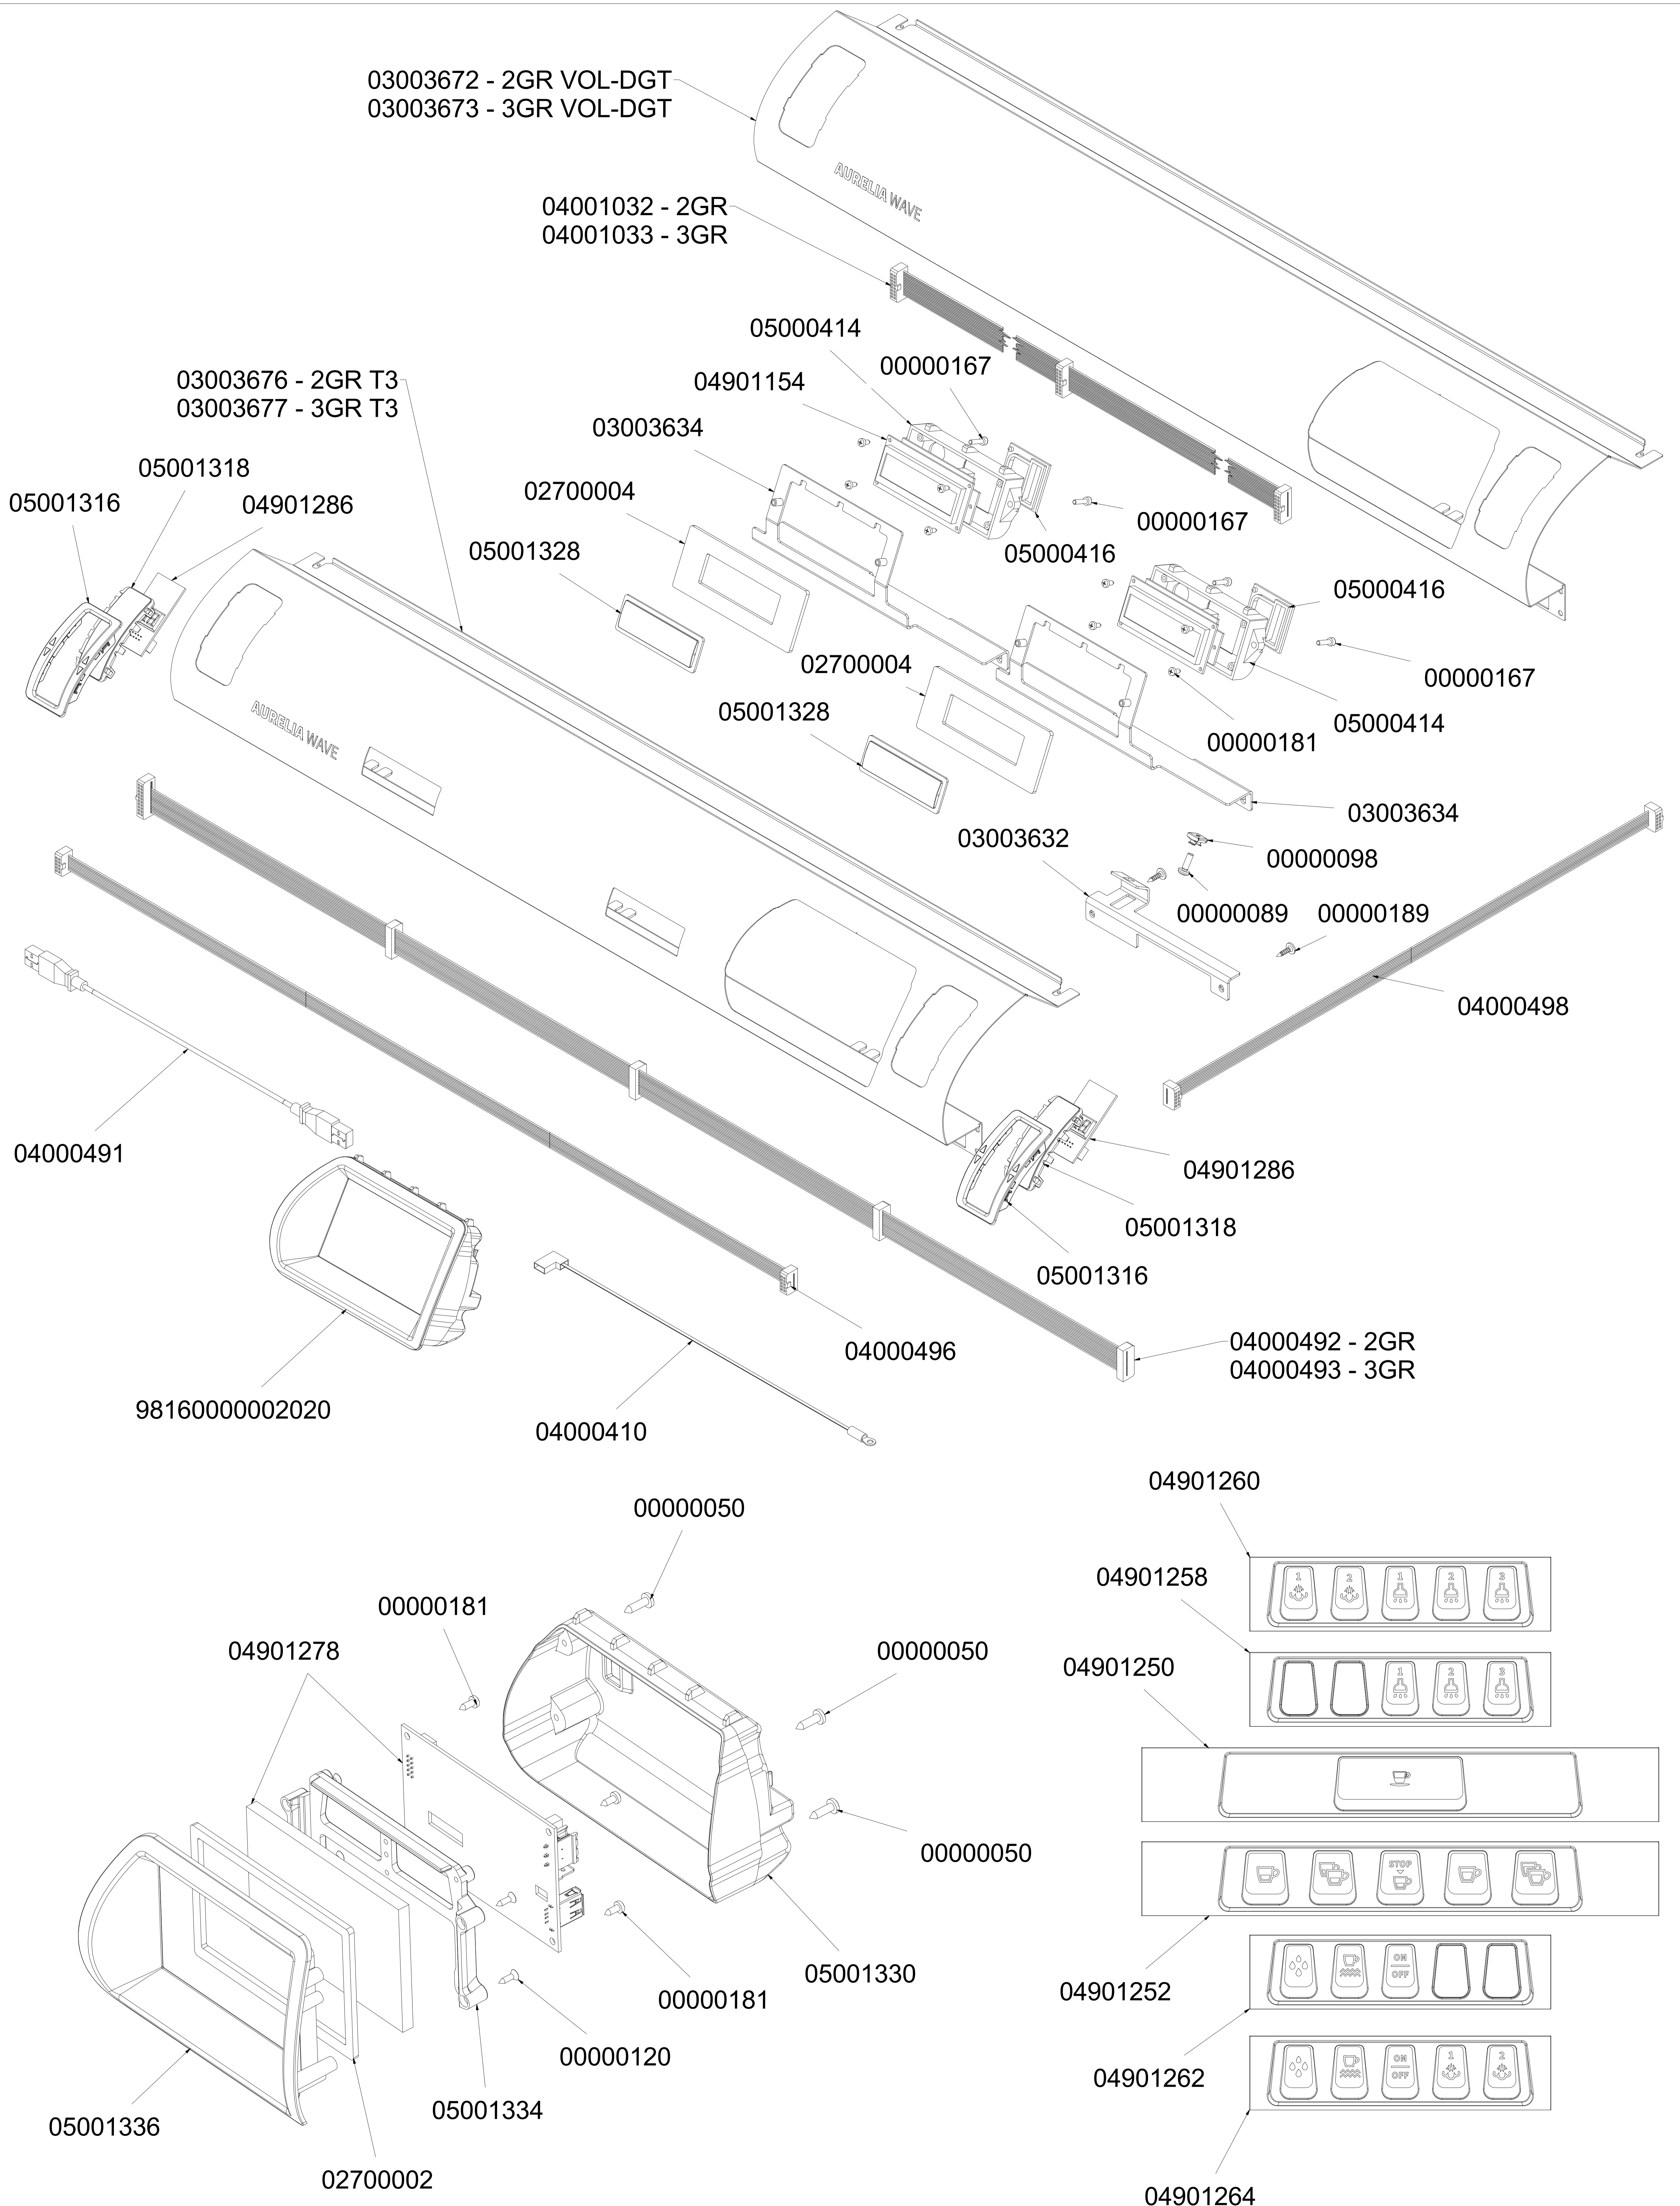

INVOLUCRO COMANDI DGT-T3

CONTROL PANEL DGT-T3 VERSION

A
U
R
E
L
I
A

W
A
V
E