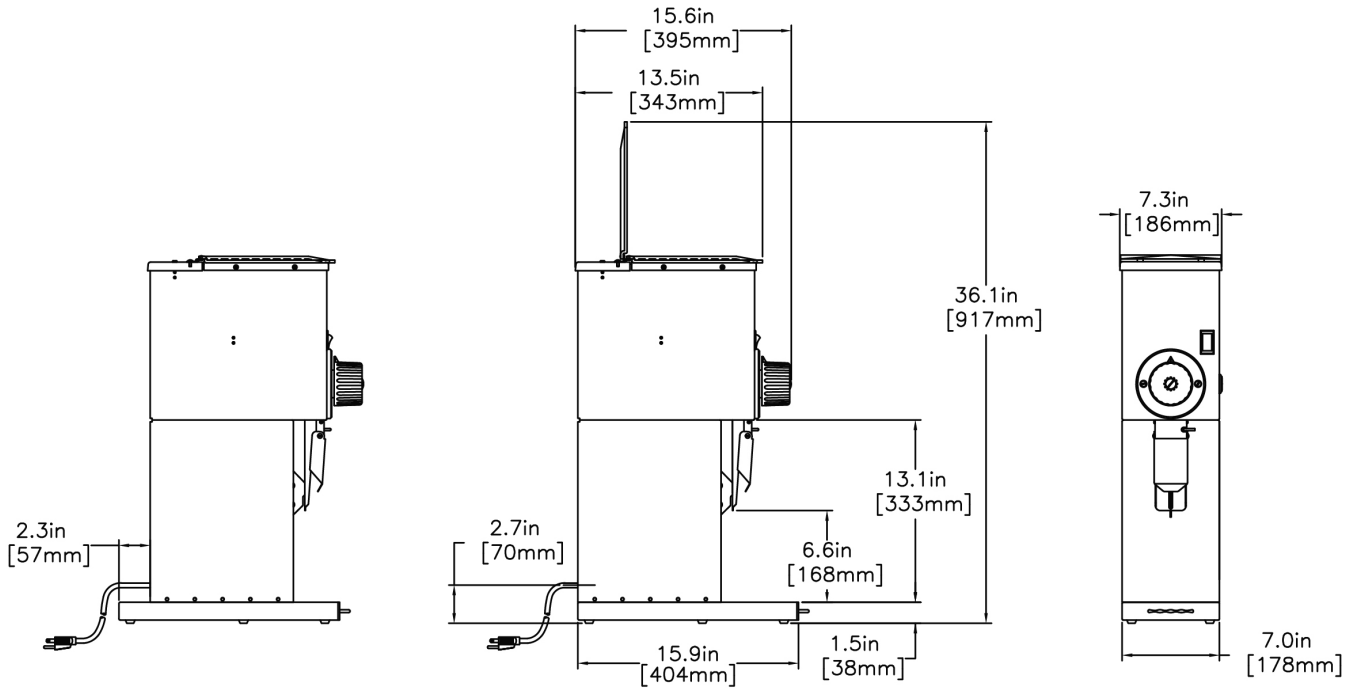

Last Updated:
11/30/2023

	Unit			Shipping				
	Height	Width	Depth	Height	Width	Depth	Weight	Volume
English	26.5 in.	7.3 in.	16.8 in.	32.8 in.	13.6 in.	23.1 in.	55.400 lbs	5.972 ft ³
Metric	67.3 cm	18.5 cm	42.7 cm	83.2 cm	34.6 cm	58.7 cm	25.129 kgs	0.169 m ³