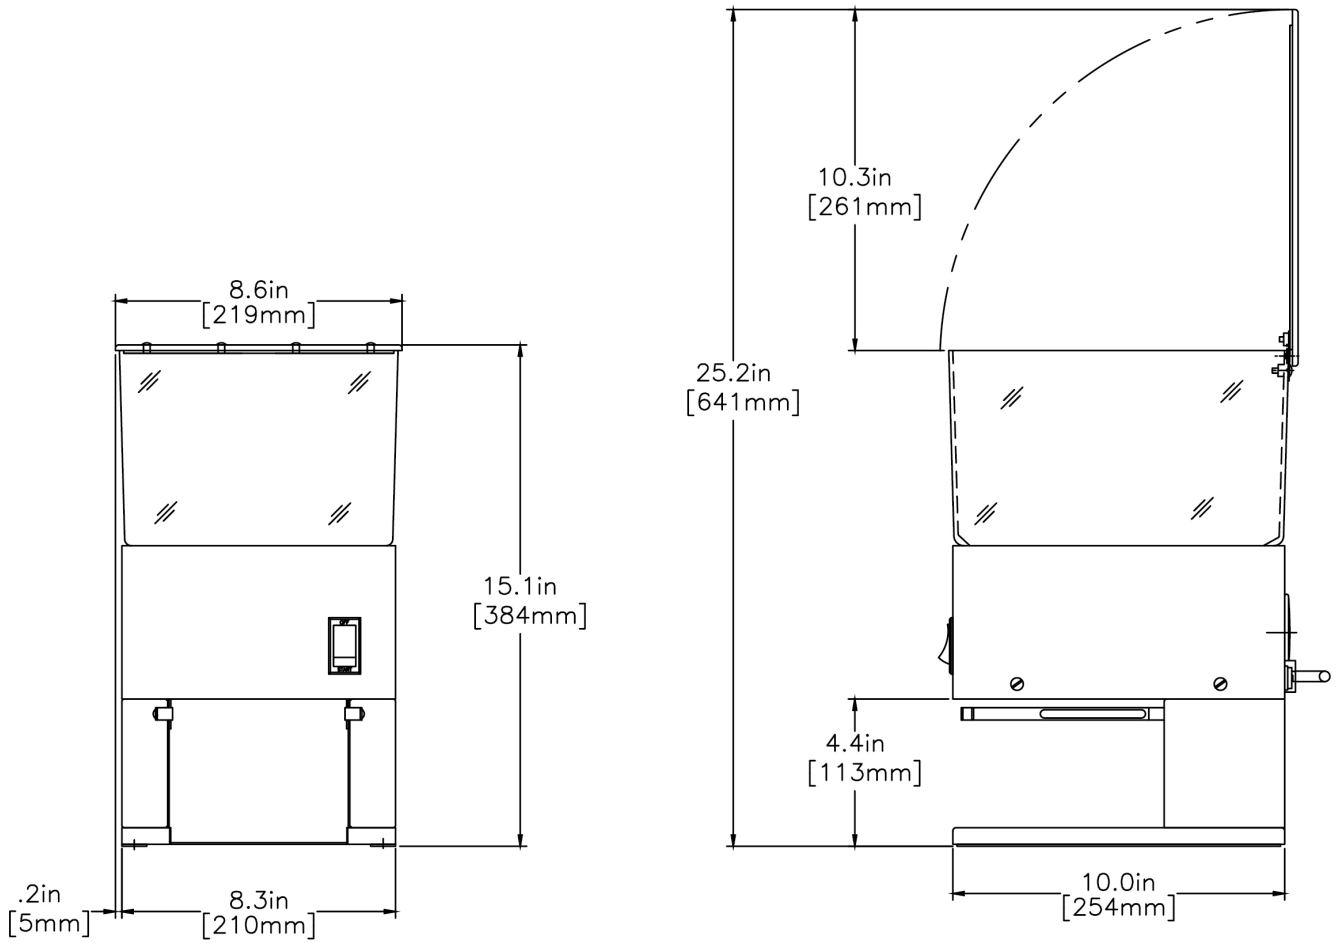

Agency:

Specifications

Product #: 20580.0001

Finish: Stainless

Hoppers: One

Hopper Capacity: 6.00 lbs (2.722 kgs)

Electrical & Capacity

Volts*	Amps	Watts	Cord Attached	Plug Type	8oz cups/hr 236ml cups/hr	Input H ² O Temp.	Phase	# Wires plus Ground	Hertz
120	3	360	Yes	NEMA 5-15P	-	60°F (15.5°C)	1	2	60

Last Updated:
03/30/2023

	Unit			Shipping				
	Height	Width	Depth	Height	Width	Depth	Weight	Volume
English	15.1 in.	8.6 in.	10.0 in.	23.8 in.	12.9 in.	15.0 in.	22.550 lbs	2.654 ft ³
Metric	38.4 cm	21.8 cm	25.4 cm	60.3 cm	32.7 cm	38.1 cm	10.229 kgs	0.075 m ³