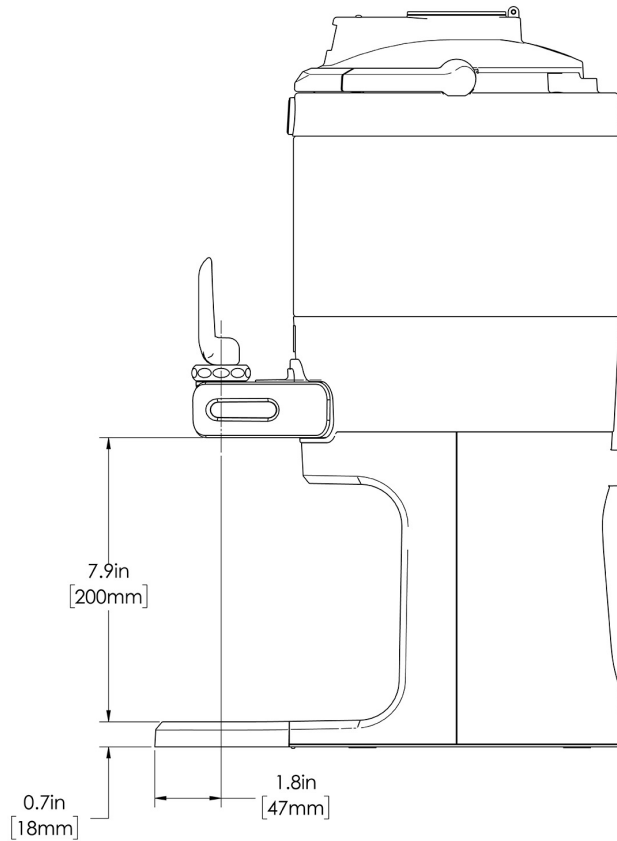

1Gal(3.8L) TF Srvr w/Base DSG GEN3

Height: 20.7" Width: 9.3" Depth: 13.0"
(52.6cm) (23.6cm) (33.0cm)

- Digital sight gauge operates on four easily replaceable AAA batteries with an average 1-year lifespan: display shows low battery symbol when replacement is needed
- Unique lid design allows the display to be forward or rear facing
- Volume indicator displays how much coffee is left inside the server
- Four-hour digital count-up timer
- Vacuum insulated to keep coffee hot for hours
- Brew-through design with flip lid cover
- Soft-grip bail handle for easy transportation
- Self-locking stand allows for multiple brewing and serving options
- Large cup clearance allows for dispensing into cups, decanters and thermal carafes
- Sturdy aluminum faucet guard keeps faucet area clean and protected
- Drip tray is easily removed for cleaning or to provide extra clearance for dispensing into pitchers
- Fast flow faucet
- Ideal for use with Twin or Single Infusion Series Brewers

Holding Capacity

English	Metric
128 oz.	3.8 L

 **WARNING:**

BUNN® reserves the right to change specifications and product design without notice. Such revisions do not entitle the buyer to corresponding changes, improvements, additions or replacements for previously purchased equipment. For most current specifications and other info visit bunn.com.

Last Updated:
01/17/2024

	Unit			Shipping				
	Height	Width	Depth	Height	Width	Depth	Weight	Volume
English	20.7 in.	9.3 in.	13.0 in.	16.6 in.	11.9 in.	15.3 in.	14.300 lbs	1.752 ft ³
Metric	52.6 cm	23.6 cm	33.0 cm	42.2 cm	30.3 cm	38.7 cm	6.486 kgs	0.050 m ³