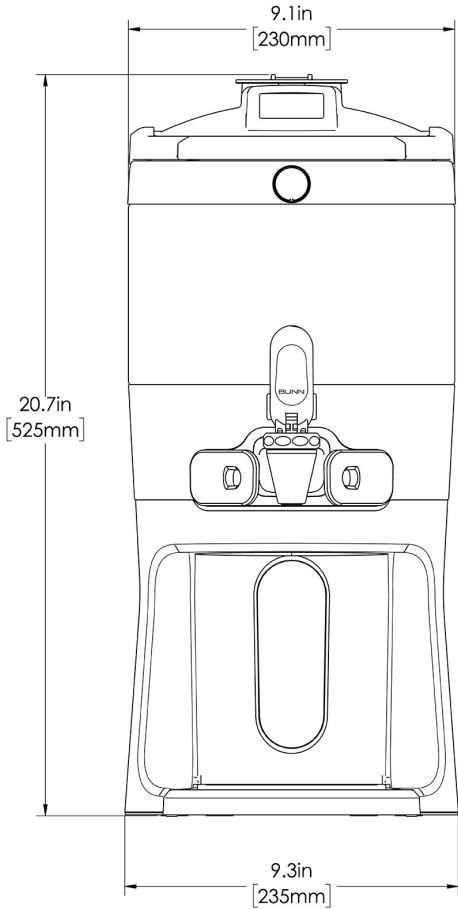

1Gal(3.8L) TF Srvr w/Base DSG GEN3

Height: 20.7" Width: 9.3" Depth: 13.0"
(52.6cm) (23.6cm) (33.0cm)

- Digital sight gauge operates on four easily replaceable AAA batteries with an average 1-year lifespan: display shows low battery symbol when replacement is needed
- Unique lid design allows the display to be forward or rear facing
- Volume indicator displays how much coffee is left inside the server
- Four-hour digital count-up timer
- Vacuum insulated to keep coffee hot for hours
- Brew-through design with flip lid cover
- Soft-grip bail handle for easy transportation
- Self-locking stand allows for multiple brewing and serving options
- Large cup clearance allows for dispensing into cups, decanters and thermal carafes
- Sturdy aluminum faucet guard keeps faucet area clean and protected
- Drip tray is easily removed for cleaning or to provide extra clearance for dispensing into pitchers
- Fast flow faucet
- Ideal for use with Twin or Single Infusion Series Brewers

Holding Capacity

English	Metric
128 oz.	3.8 L

 **WARNING:**

BUNN® reserves the right to change specifications and product design without notice. Such revisions do not entitle the buyer to corresponding changes, improvements, additions or replacements for previously purchased equipment. For most current specifications and other info visit bunn.com.

Last Updated:
01/17/2024

	Unit			Shipping				
	Height	Width	Depth	Height	Width	Depth	Weight	Volume
English	20.7 in.	9.3 in.	13.0 in.	16.6 in.	11.9 in.	15.3 in.	14.300 lbs	1.752 ft ³
Metric	52.6 cm	23.6 cm	33.0 cm	42.2 cm	30.3 cm	38.7 cm	6.486 kgs	0.050 m ³