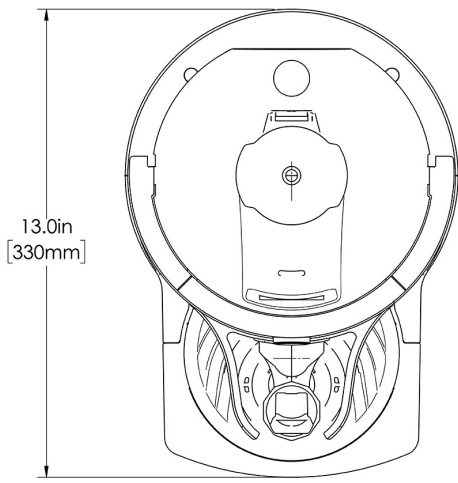

1Gal(3.8L) TF Srvr w/Base DSG GEN3

Height: 20.7" Width: 9.3" Depth: 13.0"
(52.6cm) (23.6cm) (33.0cm)

- Digital sight gauge operates on four easily replaceable AAA batteries with an average 1-year lifespan: display shows low battery symbol when replacement is needed
- Unique lid design allows the display to be forward or rear facing
- Volume indicator displays how much coffee is left inside the server
- Four-hour digital count-up timer
- Vacuum insulated to keep coffee hot for hours
- Brew-through design with flip lid cover
- Soft-grip bail handle for easy transportation
- Self-locking stand allows for multiple brewing and serving options
- Large cup clearance allows for dispensing into cups, decanters and thermal carafes
- Sturdy aluminum faucet guard keeps faucet area clean and protected
- Drip tray is easily removed for cleaning or to provide extra clearance for dispensing into pitchers
- Fast flow faucet
- Ideal for use with Twin or Single Infusion Series Brewers

Agency:

Specifications

Product #: 42700.0200

Lid Color: Black

Handle: Bail Handle

Liner: Stainless Steel

Dispense: Lever Action

Additional Features

Holding Capacity

English	Metric
128 oz.	3.8 L

 **WARNING:**

BUNN® reserves the right to change specifications and product design without notice. Such revisions do not entitle the buyer to corresponding changes, improvements, additions or replacements for previously purchased equipment. For most current specifications and other info visit bunn.com.

Last Updated:
01/17/2024

	Unit			Shipping				
	Height	Width	Depth	Height	Width	Depth	Weight	Volume
English	20.7 in.	9.3 in.	13.0 in.	16.6 in.	11.9 in.	15.3 in.	14.300 lbs	1.752 ft ³
Metric	52.6 cm	23.6 cm	33.0 cm	42.2 cm	30.3 cm	38.7 cm	6.486 kgs	0.050 m ³