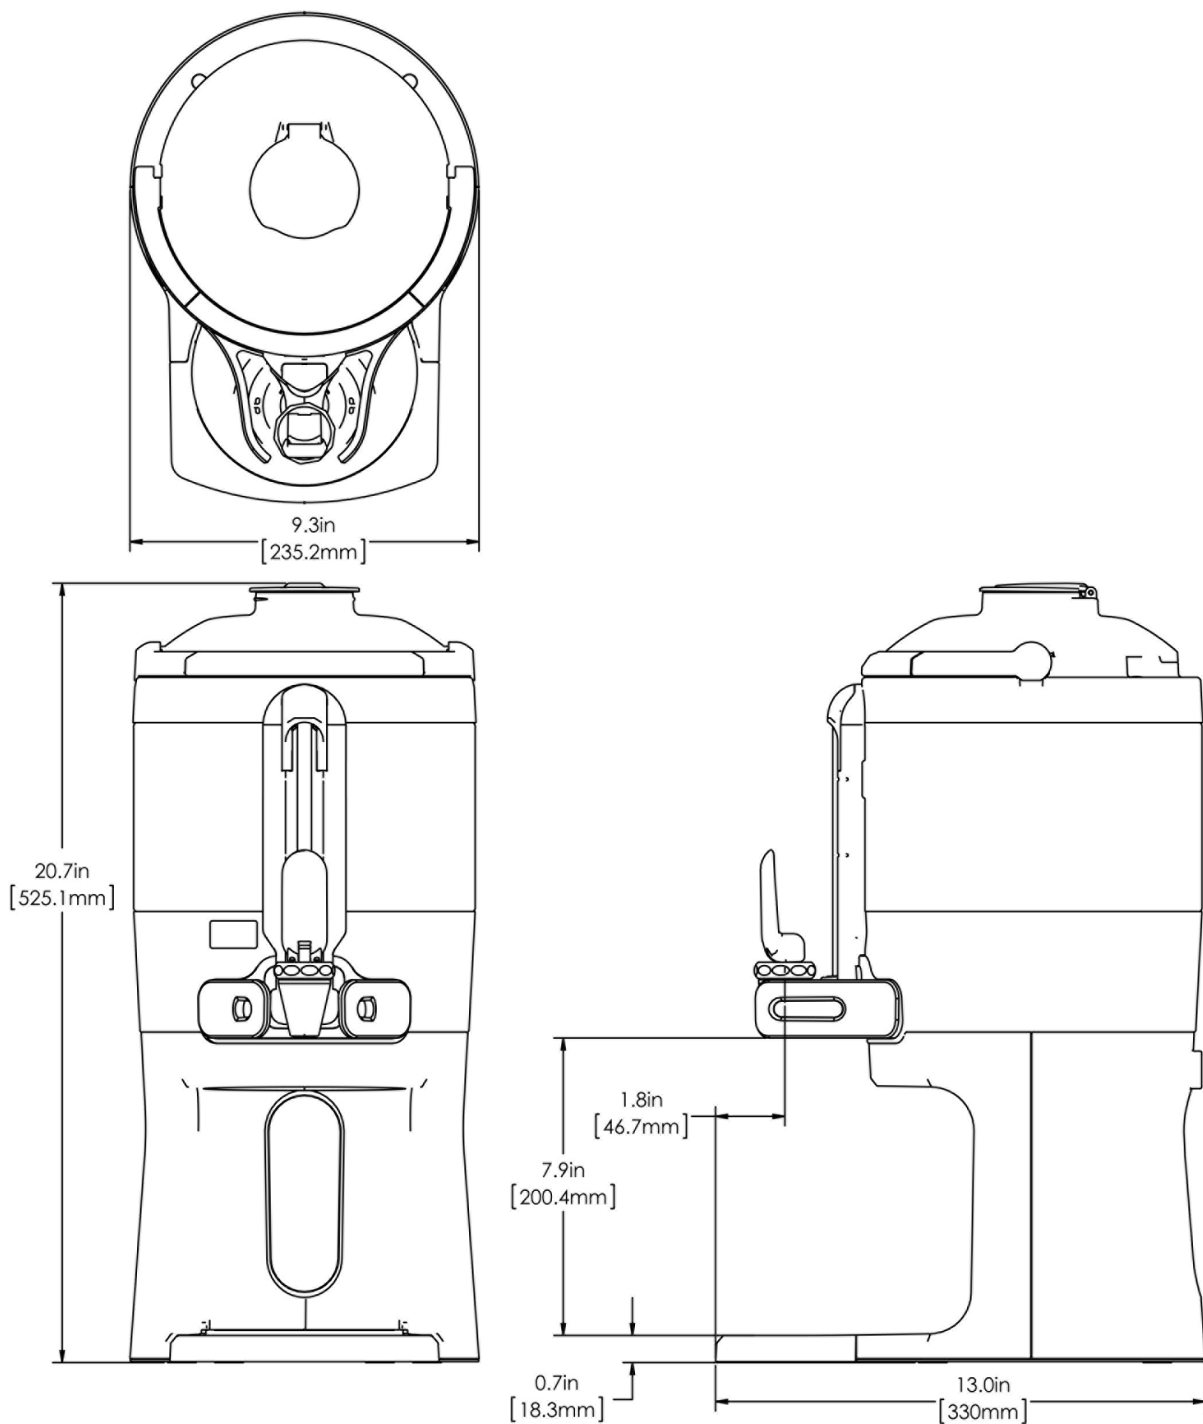

1Gal(3.8L) TF Srvr w/Base, MSG GEN3

Height: 20.7" Width: 9.3" Depth: 13.0"
(52.6cm) (23.6cm) (33.0cm)

- Vacuum insulated to keep coffee hot for hours
- Brew-through design with flip lid cover
- Soft-grip bail handle for easy transportation
- Self-locking stand allows for multiple brewing and serving options
- Large cup clearance allows for dispensing into cups, decanters and thermal carafes
- Integrated sight gauge assembly allows for easy cleaning
- Sturdy aluminum faucet guard keeps faucet area clean and protected
- Drip tray is easily removed for cleaning or to provide extra clearance for dispensing into pitchers
- Fast flow faucet
- Ideal for use with Twin or Single Infusion Series Brewers

Agency:

Specifications

Product #: 44000.0200

Lid Color: Black

Handle: Bail Handle

Liner: Stainless Steel

Dispense: Lever Action

Additional Features

Last Updated:
11/29/2023

	Unit			Shipping				
	Height	Width	Depth	Height	Width	Depth	Weight	Volume
English	20.7 in.	9.3 in.	13.0 in.	15.3 in.	11.9 in.	25.2 in.	13.950 lbs	2.654 ft ³
Metric	52.6 cm	23.6 cm	33.0 cm	38.7 cm	30.3 cm	64.0 cm	6.328 kgs	0.075 m ³