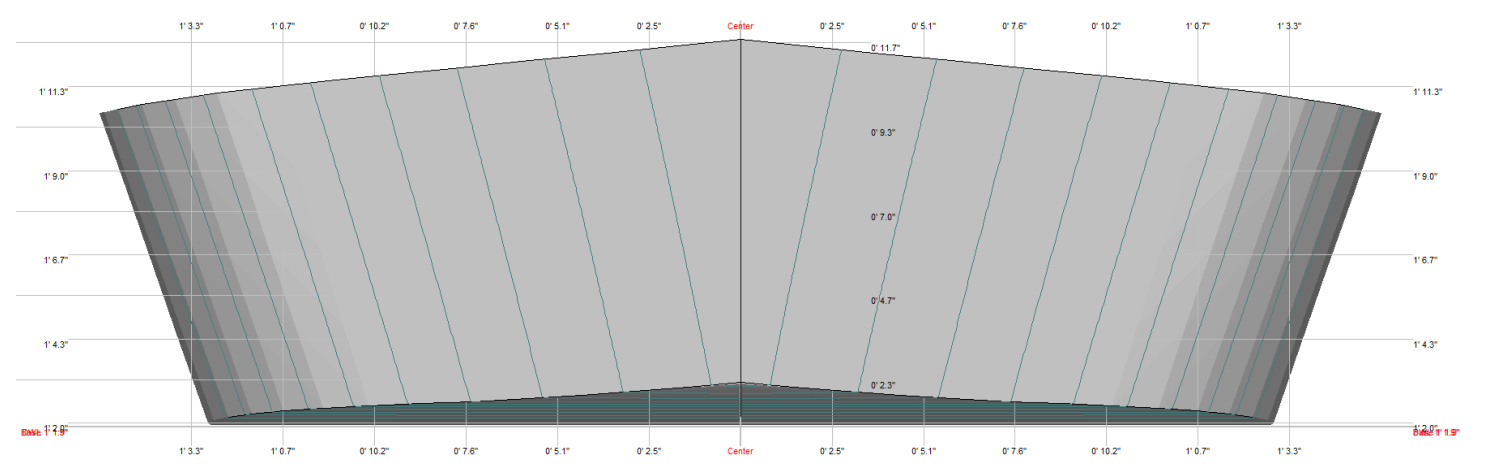

Bumblebee Study Plans

Aft View

Forward View

Bumblebee Sailboat

Length overall: 4' 6.5" (139 cm)
 Beam overall: 32.2 inches (82 cm)
 Weight: 21 lbs (9.5 kg)
 Maximum capacity: 90 lbs (41 kg)

Speed with motor: 2 mph (3.2 km/hr)
 Max. sailing speed: 3 mph (5 km/hr)
 Draft: 5.3 inches (13.5 cm)
 Sail Area: 7.25 square feet