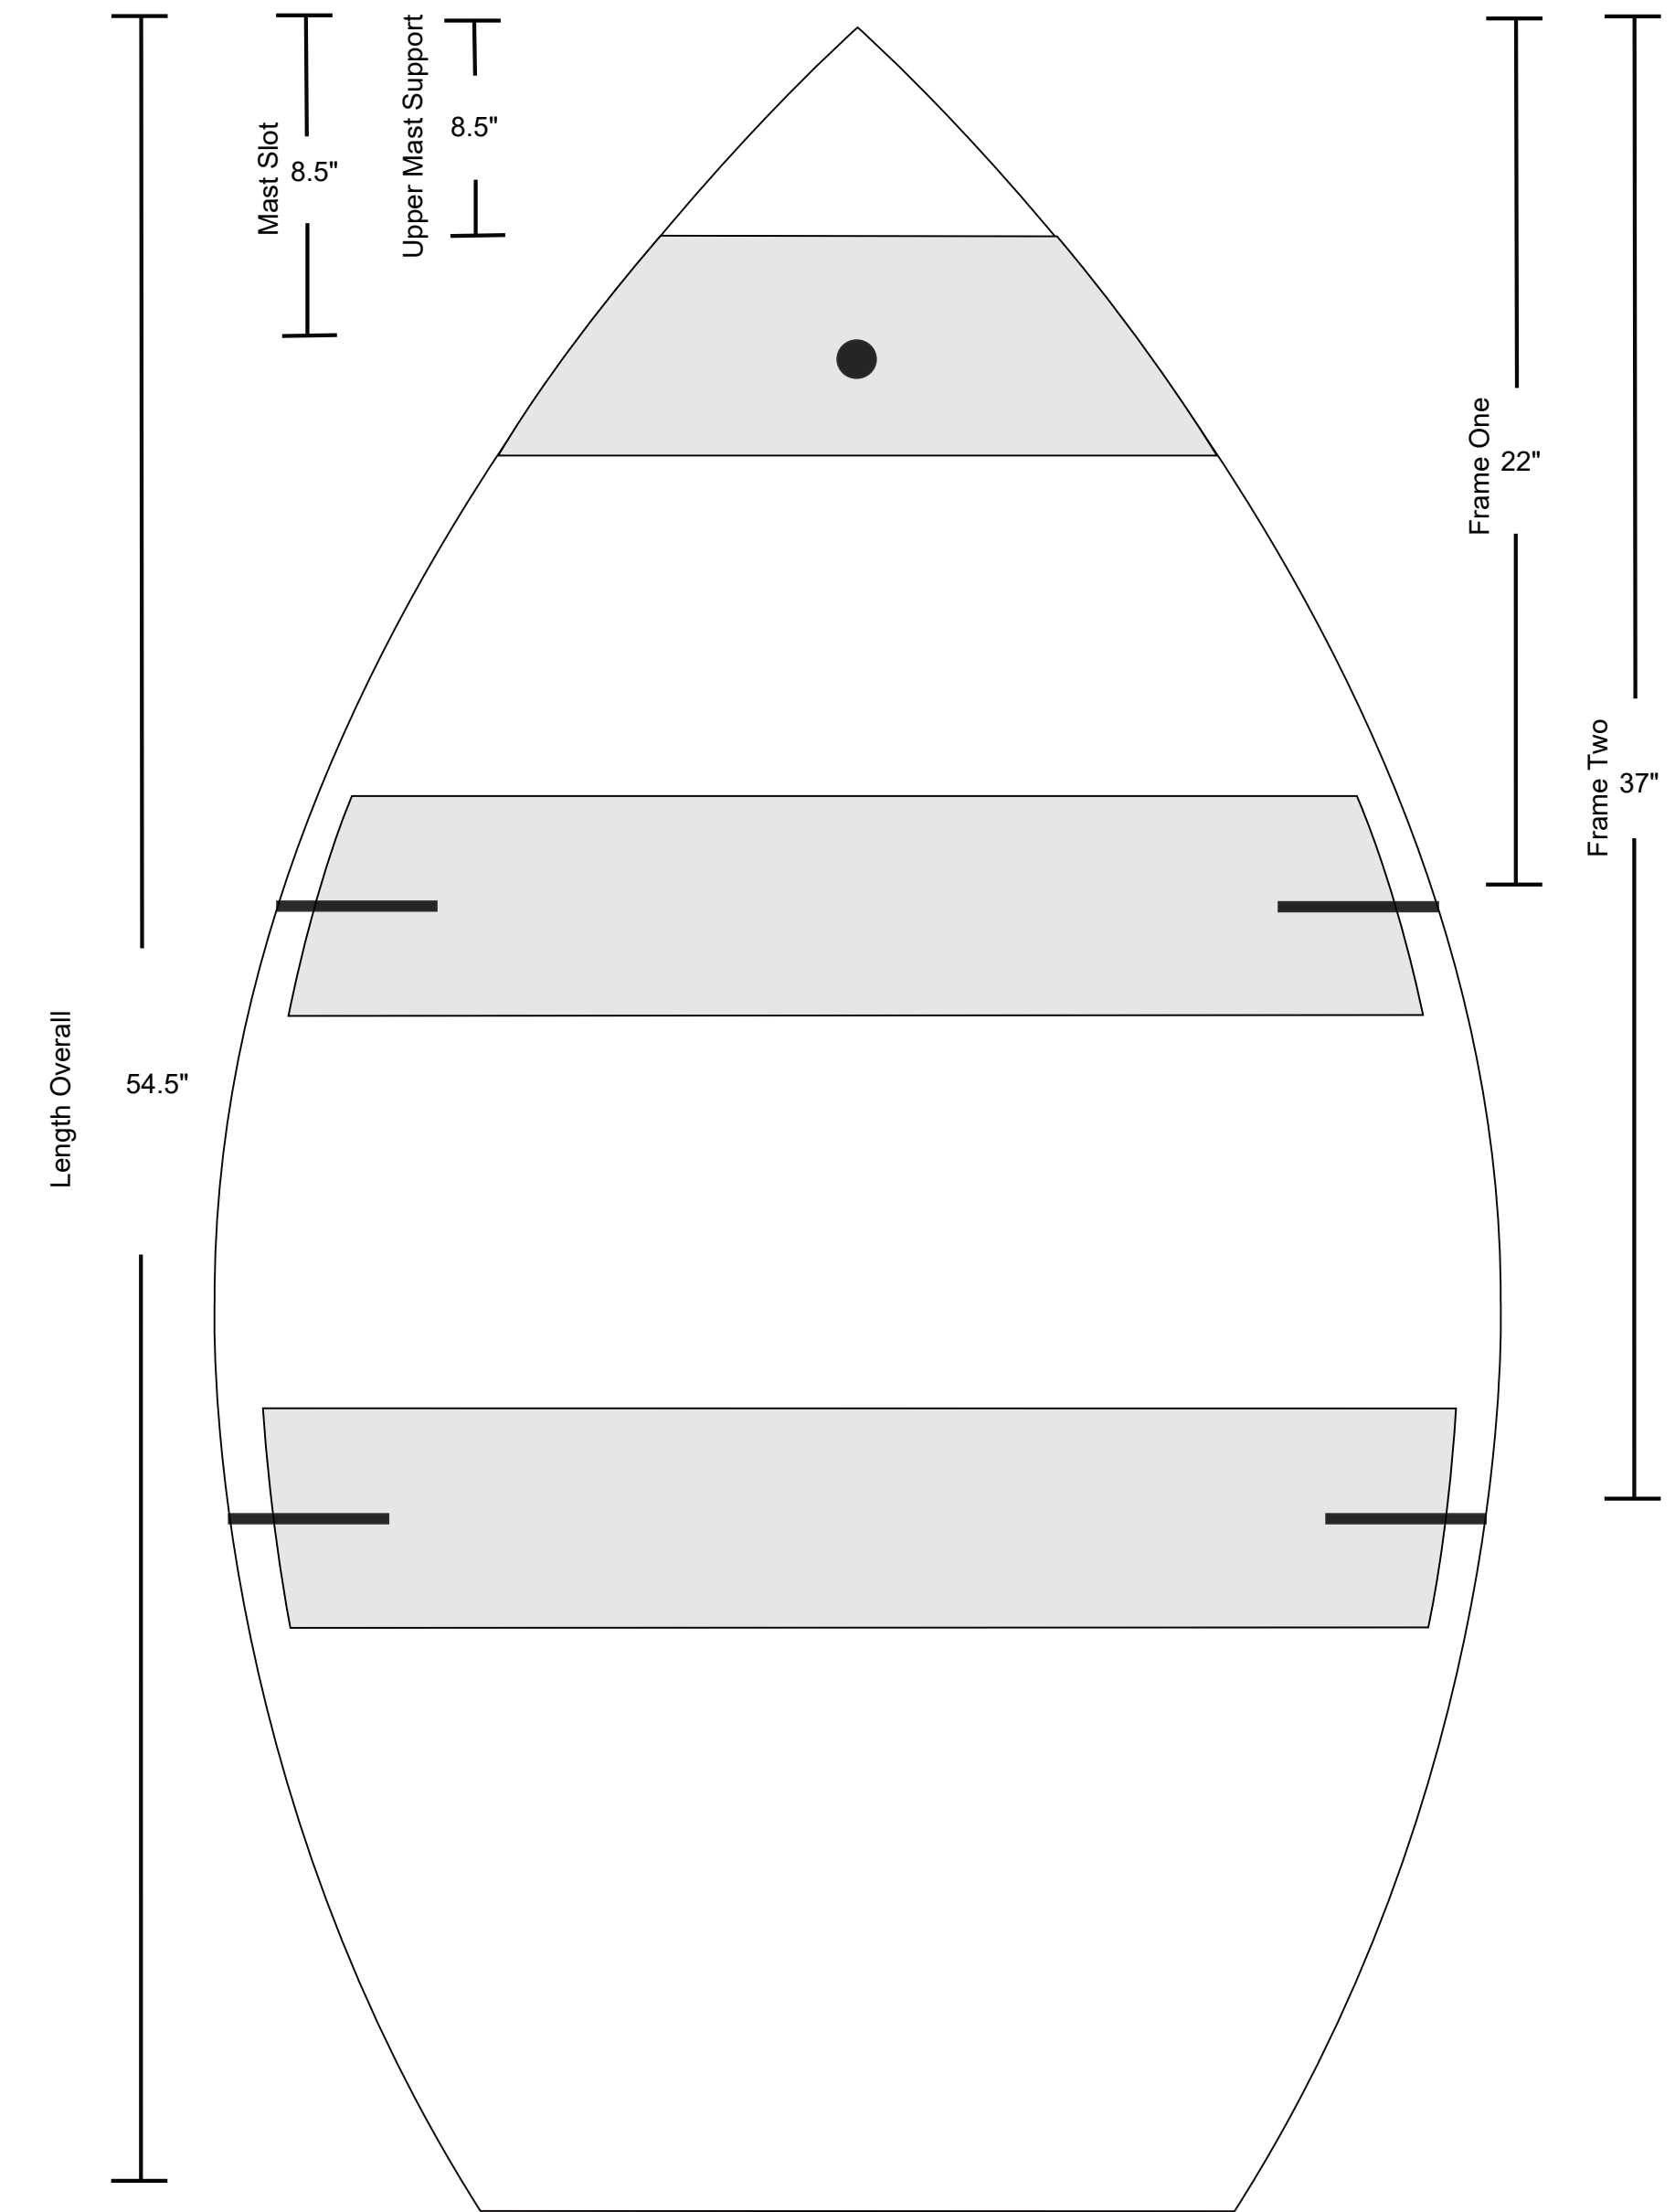

Bumblebee Study Plans

Aft View

Forward View

Bumblebee Sailboat

Length overall: 4' 6.5" (139 cm)
 Beam overall: 32.2 inches (82 cm)
 Weight: 21 lbs (9.5 kg)
 Maximum capacity: 90 lbs (41 kg)

Speed with motor: 2 mph (3.2 km/hr)
 Max. sailing speed: 3 mph (5 km/hr)
 Draft: 5.3 inches (13.5 cm)
 Sail Area: 7.25 square feet