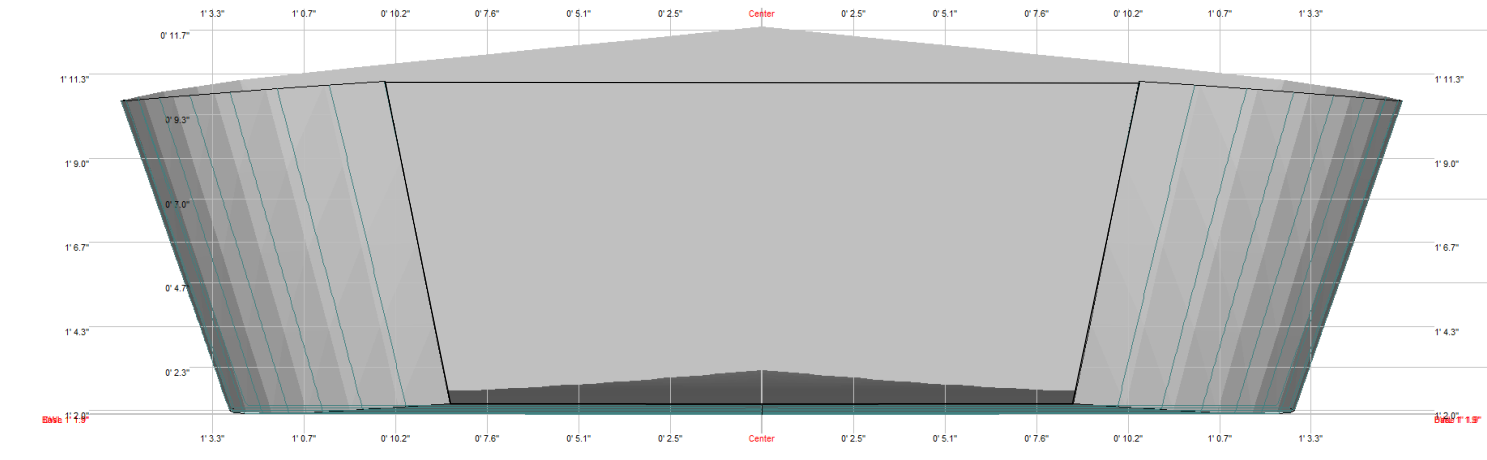

Bumblebee Study Plans

Aft View

Forward View

Bumblebee Sailboat

Length overall: 4' 6.5" (139 cm)
 Beam overall: 32.2 inches (82 cm)
 Weight: 21 lbs (9.5 kg)
 Maximum capacity: 90 lbs (41 kg)

Speed with motor: 2 mph (3.2 km/hr)
 Max. sailing speed: 3 mph (5 km/hr)
 Draft: 5.3 inches (13.5 cm)
 Sail Area: 7.25 square feet