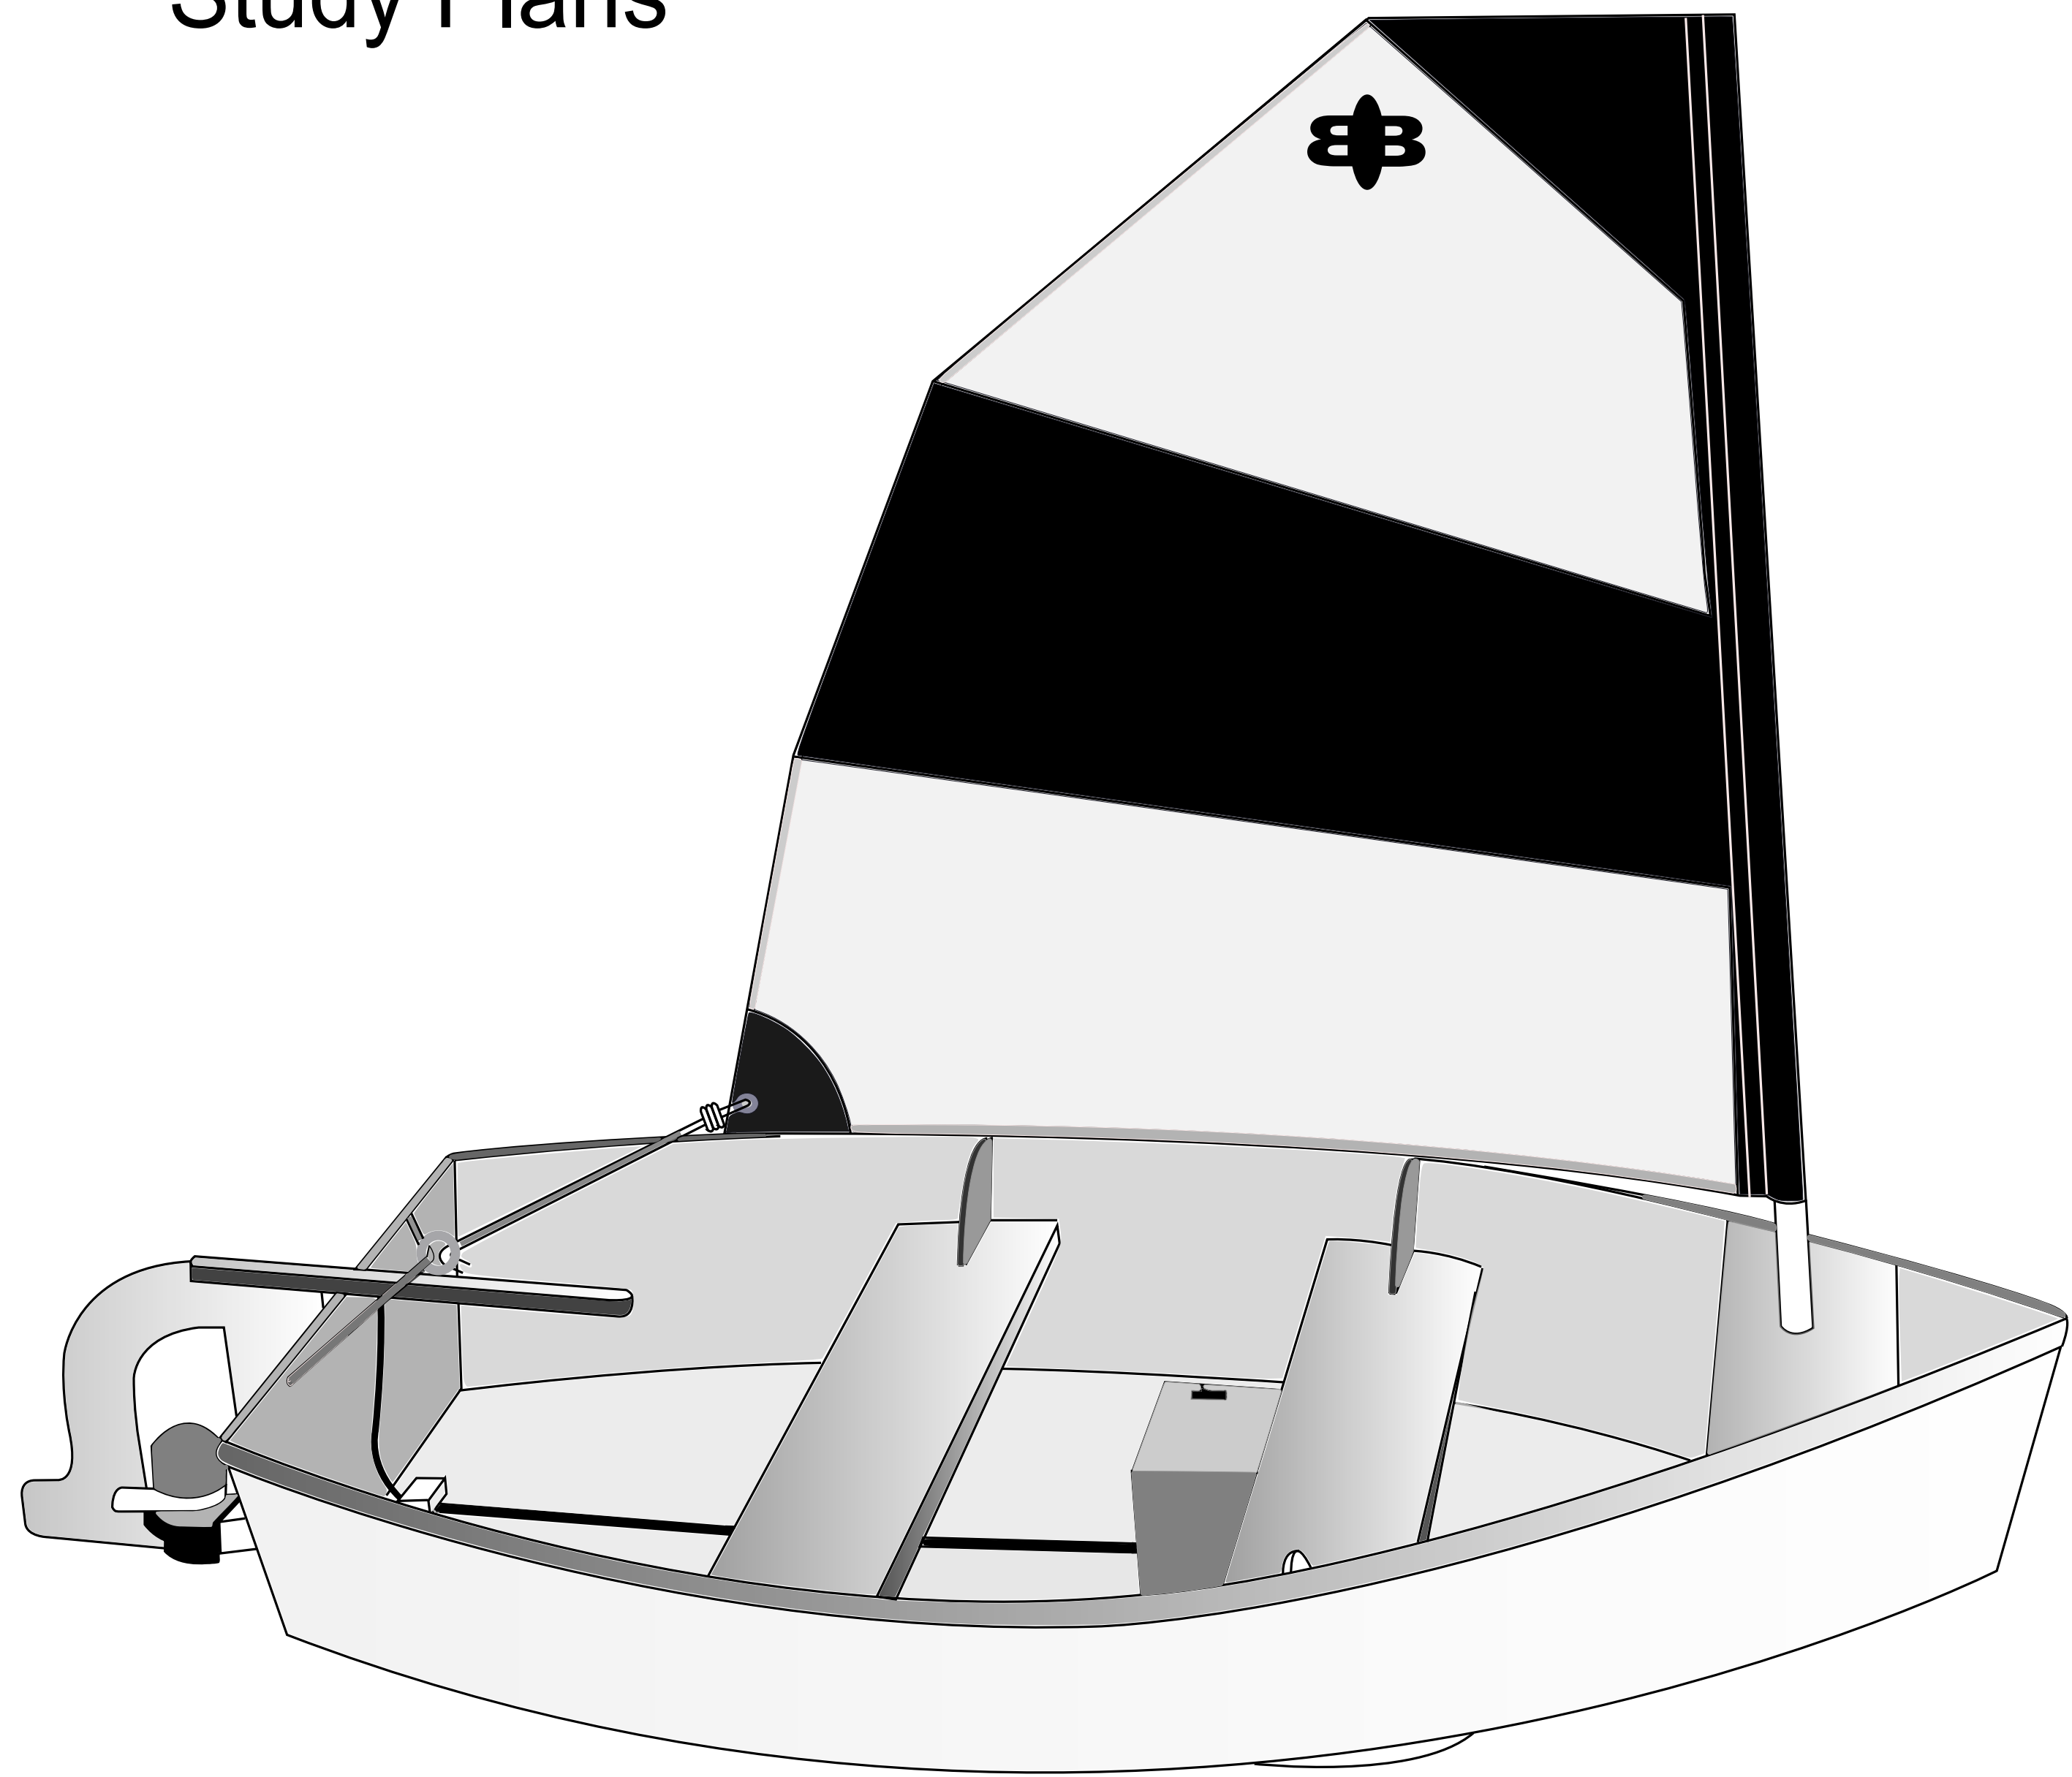

Bumblebee Study Plans

Aft View

Forward View

Bumblebee Sailboat

Length overall: 4' 6.5" (139 cm)
 Beam overall: 32.2 inches (82 cm)
 Weight: 21 lbs (9.5 kg)
 Maximum capacity: 90 lbs (41 kg)

Speed with motor: 2 mph (3.2 km/hr)
 Max. sailing speed: 3 mph (5 km/hr)
 Draft: 5.3 inches (13.5 cm)
 Sail Area: 7.25 square feet