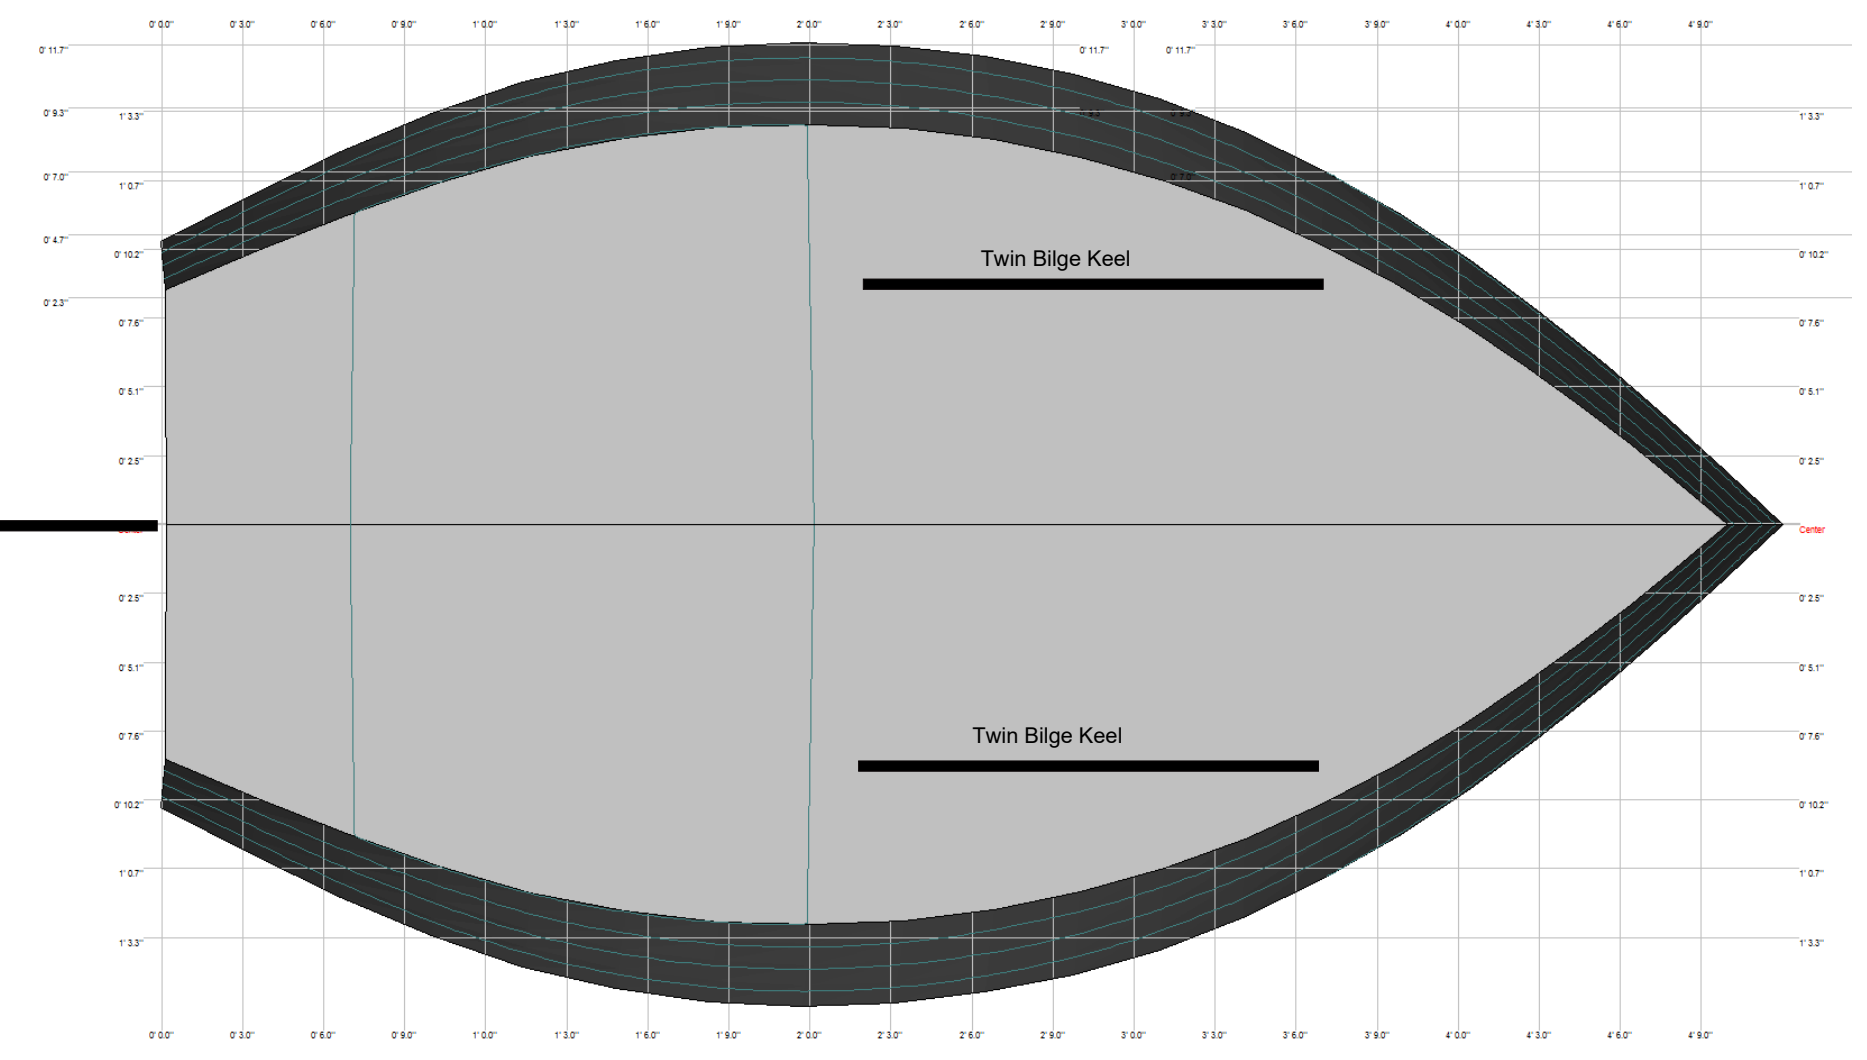

Bumblebee Study Plans

Aft View

Forward View

Bumblebee Sailboat

Length overall: 4' 6.5" (139 cm)
 Beam overall: 32.2 inches (82 cm)
 Weight: 21 lbs (9.5 kg)
 Maximum capacity: 90 lbs (41 kg)

Speed with motor: 2 mph (3.2 km/hr)
 Max. sailing speed: 3 mph (5 km/hr)
 Draft: 5.3 inches (13.5 cm)
 Sail Area: 7.25 square feet