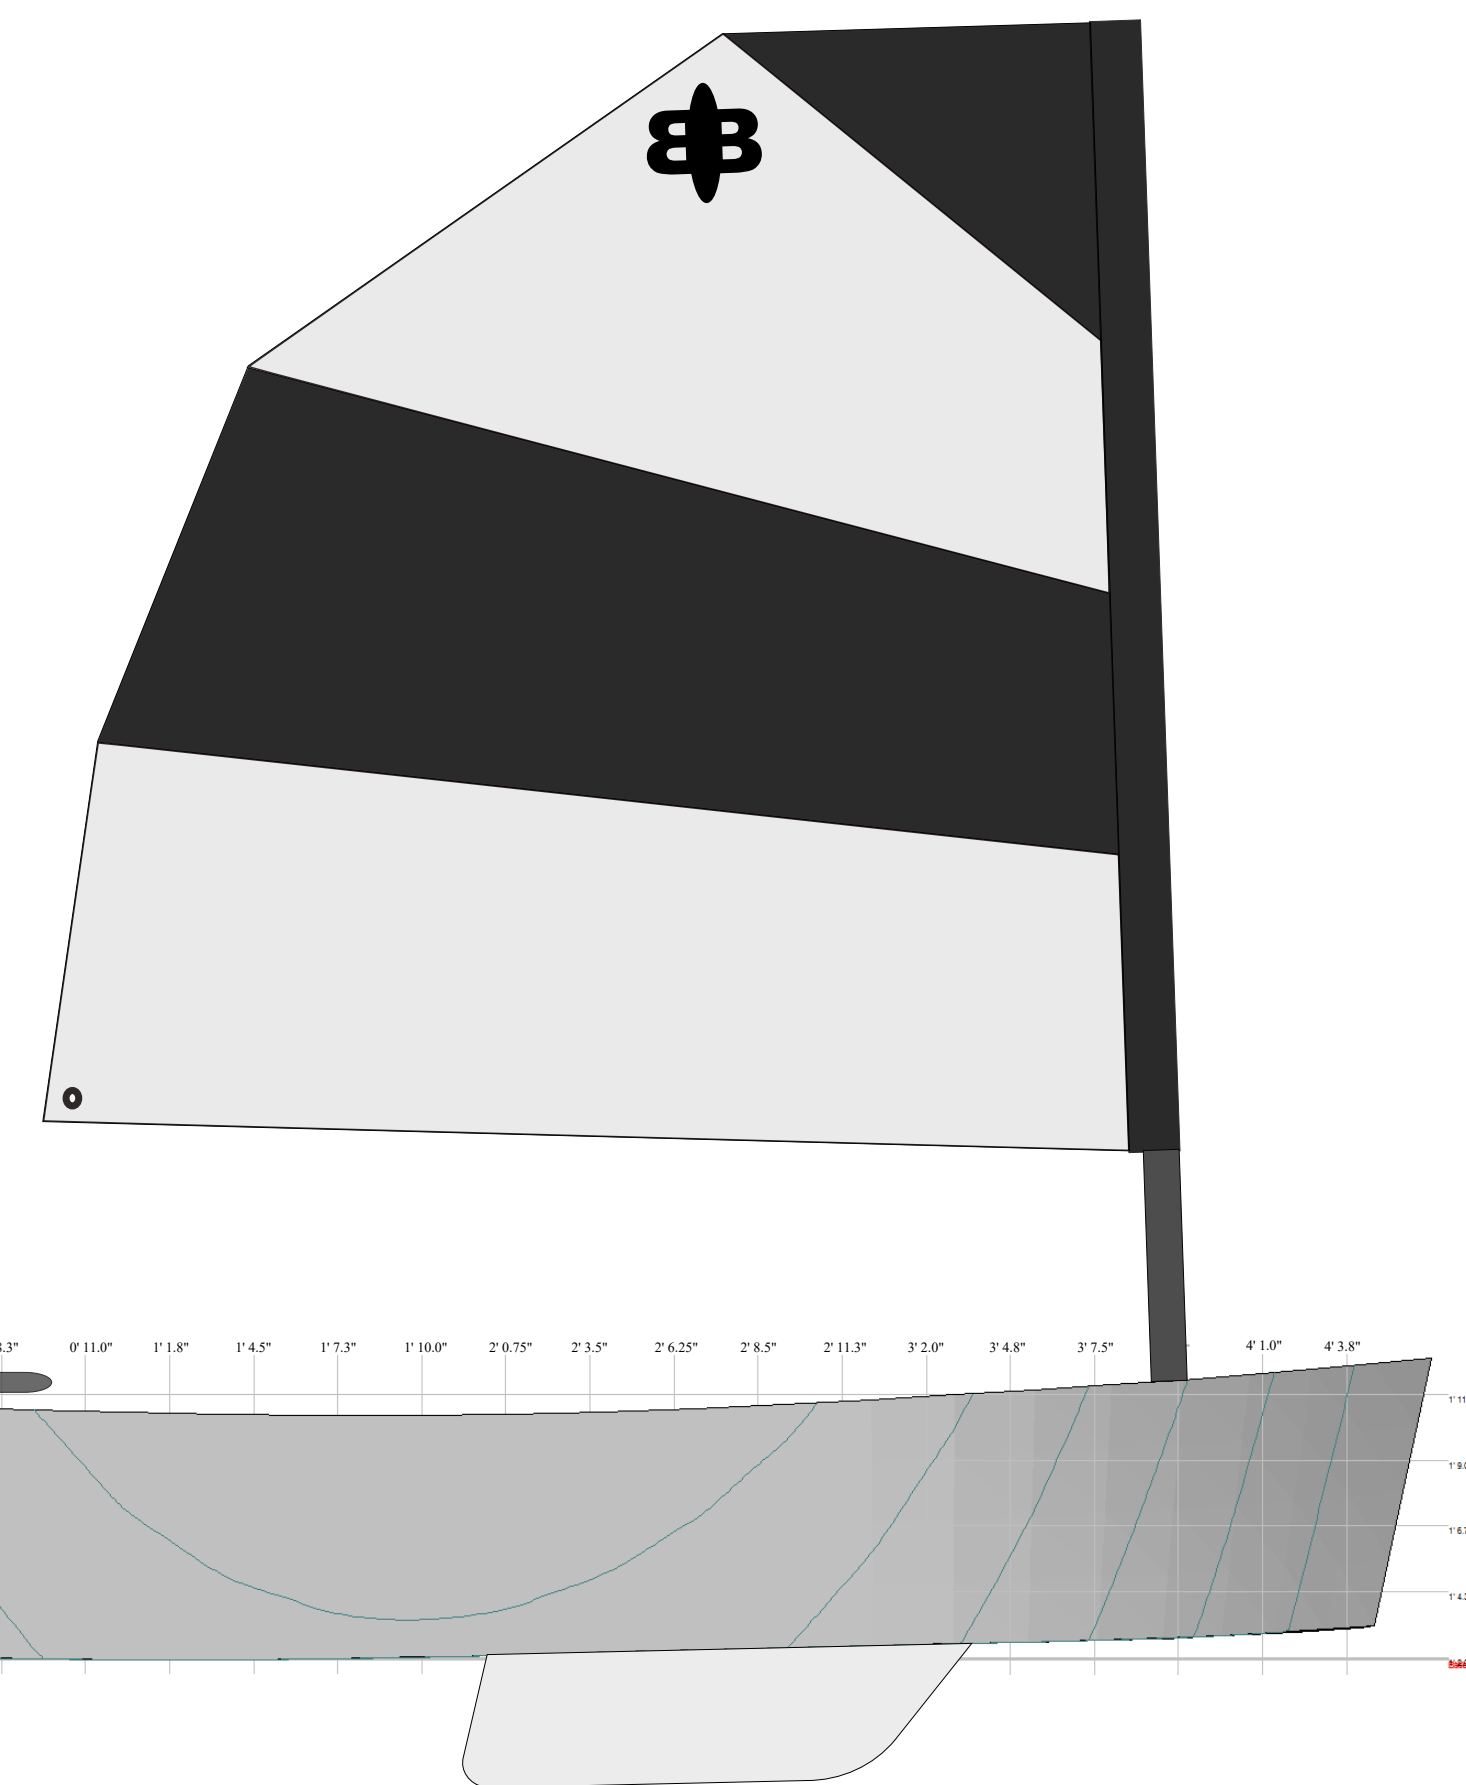

Bumblebee Study Plans

Aft View

Forward View

Bumblebee Sailboat

Length overall: 4' 6.5" (139 cm)
 Beam overall: 32.2 inches (82 cm)
 Weight: 21 lbs (9.5 kg)
 Maximum capacity: 90 lbs (41 kg)

Speed with motor: 2 mph (3.2 km/hr)
 Max. sailing speed: 3 mph (5 km/hr)
 Draft: 5.3 inches (13.5 cm)
 Sail Area: 7.25 square feet