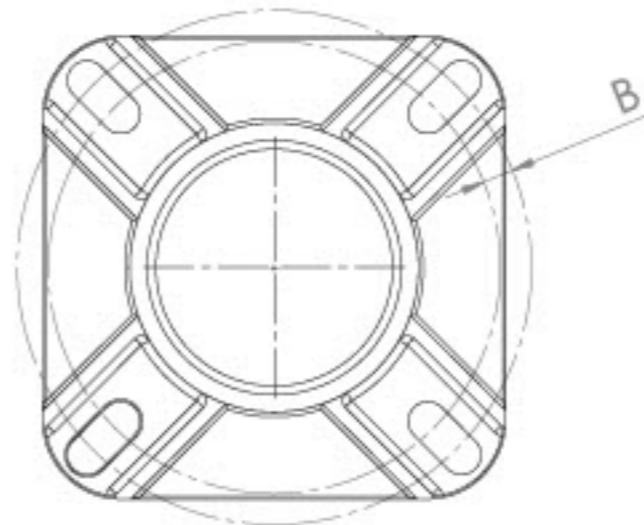

Anchor Base

Model	AB20X	AB25X	AB30X	AB35X
Anchor Bolt Length (sold separate)	24"	24"	24"	24"
Bolt Diameter	3/4"	3/4"	3/4"	3/4"
Exposed Thread Projection	2.75"	2.75"	2.75"	2.75"
Bolt Circle (B)	8"-9"	9"-11"	9"-11"	9"-11"
Base Width (A)	9" sq.	10.24" sq.	10.24" sq.	10.24" sq.