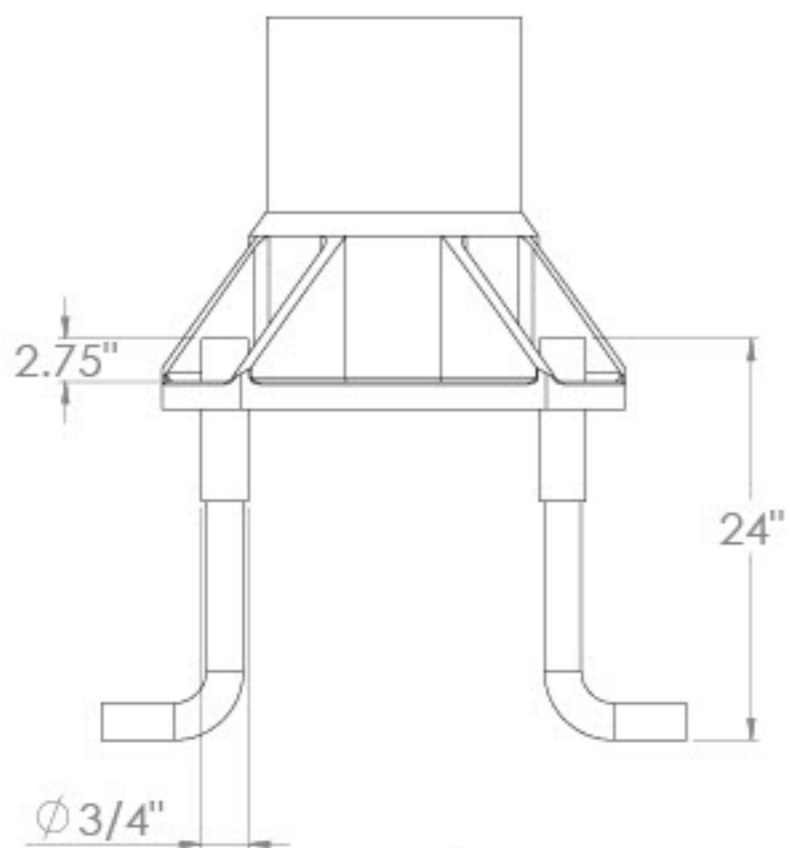

Anchor Base

Model	AB20X	AB25X	AB30X	AB35X
Anchor Bolt Length (sold separate)	24"	24"	24"	24"
Bolt Diameter	3/4"	3/4"	3/4"	3/4"
Exposed Thread Projection	2.75"	2.75"	2.75"	2.75"
Bolt Circle (B)	8"-9"	9"-11"	9"-11"	9"-11"
Base Width (A)	9" sq.	10.24" sq.	10.24" sq.	10.24" sq.