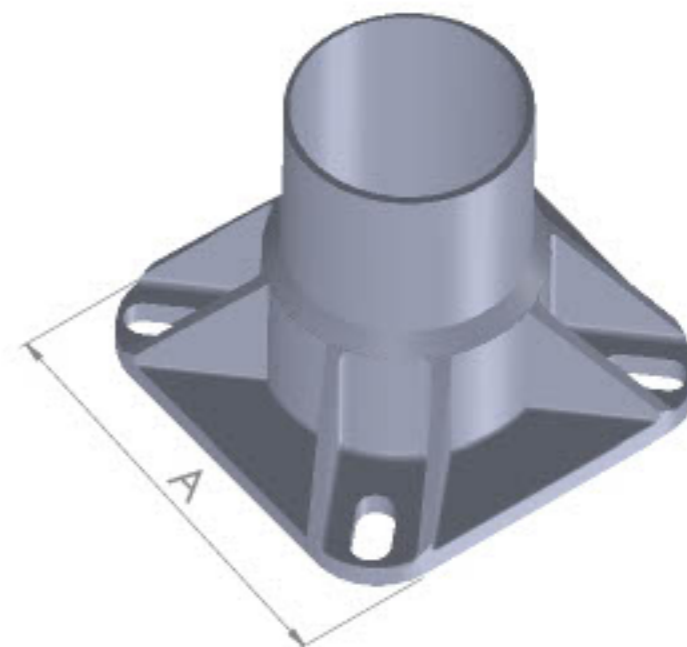

Anchor Base

Model	AB20X	AB25X	AB30X	AB35X
Anchor Bolt Length (sold separate)	24"	24"	24"	24"
Bolt Diameter	3/4"	3/4"	3/4"	3/4"
Exposed Thread Projection	2.75"	2.75"	2.75"	2.75"
Bolt Circle (B)	8"-9"	9"-11"	9"-11"	9"-11"
Base Width (A)	9" sq.	10.24" sq.	10.24" sq.	10.24" sq.