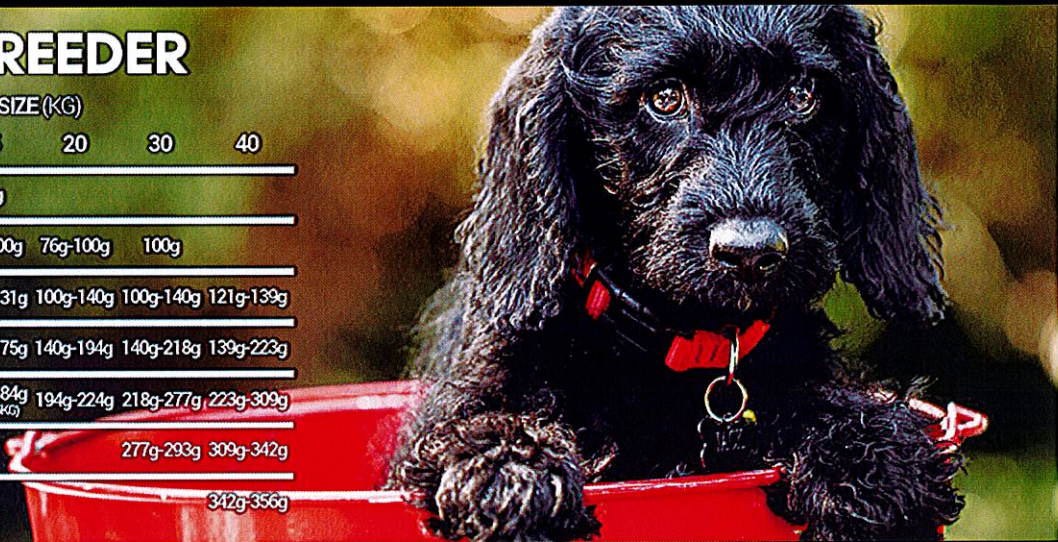

BROWN'S PET RANGE

DESIGNED WITH PETS IN MIND

MACROGARD FEEDING GUIDES

PUPPY & BREEDER

EXPECTED ADULT SIZE (KG)

5 10 15 20 30 40

SIZE OF PUPPY (KG)	5	10	15	20	30	40
0.5-1.5	30g-63g	48g-63g	63g			
1.5-3	63g-82g	63g-100g	63g-100g	76g-100g	100g	
3-5	82g-88g	100g-122g	100g-131g	100g-140g	100g-140g	121g-139g
5-10		122g-141g	131g-175g	140g-194g	140g-218g	139g-223g
10-20			175g-184g (MAX 19KG)	194g-224g	218g-277g	223g-309g
20-30					277g-293g	309g-342g
30-40						342g-356g

HEALTH & ACTIVITY

5-10 10-20 20-30 30-40 40-50 50-70

90	140	230	300	350	420
140	230	300	350	420	520

LIGHT & SENSITIVE

5-10 10-20 20-30 30-40 40-50 50-70

100	160	250	330	400	470
160	250	330	400	470	600