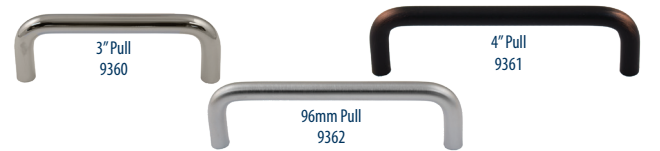

EDGE PULLS

Available in the following lengths: 1 1/2", 3 1/4", 4 1/4", 5 1/4", 7 1/4", 9 1/4", 11 1/4" and 13 1/4".

JETSTREAM - satin brass available spring 2024!

LIVINGSTONE

MESA

Pulls available in the following lengths: 3"/96mm, 128mm, 160mm, 192mm, 224mm, and 256mm.

PLATEAU

Available in the following lengths: 96mm, 128mm, 160mm, 192mm, 224mm, and 256mm.

ZEPHYR

Available in the following lengths: 96mm, 128mm, 160mm, 192mm, 224mm, and 256mm.

TELLURIDE

Pulls available in the following lengths: 3", 4", 5", 6", 8" and 10".

RUBICON

Available in the following lengths: 96mm, 128mm, 160mm, 192mm, 224mm, and 256mm.

URBAN

Available in the following lengths: 3", 96mm, 128mm, 160mm, 192mm, 224mm, and 256mm.

TEXAS STAR

BAR PULLS

Pulls available in the following lengths: 50mm, 3", 96mm, 128mm, 160mm, 192mm, 224mm and 256mm.

GATEWAY

WIRE PULLS

KNOBS

CABINET HINGES & SCREWS

SHELF SUPPORTS & TABS

MAGNETIC, FRICTION, & ROLLER CATCHES

MAGNETIC TOUCH LATCHES