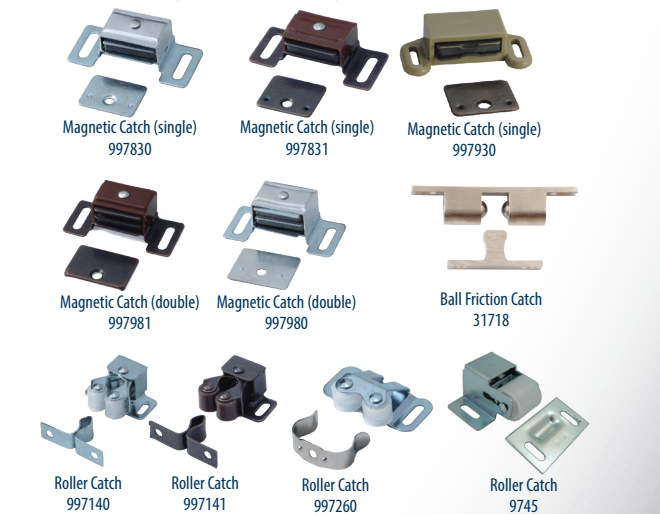

RUBICON

Available in the following lengths: 96mm, 128mm, 160mm, 192mm, 224mm, and 256mm.

URBAN

Available in the following lengths: 3", 96mm, 128mm, 160mm, 192mm, 224mm, and 256mm.

TEXAS STAR

BAR PULLS

Pulls available in the following lengths: 50mm, 3", 96mm, 128mm, 160mm, 192mm, 224mm and 256mm.

GATEWAY

WIRE PULLS

KNOBS

CABINET HINGES & SCREWS

SHELF SUPPORTS & TABS

MAGNETIC, FRICTION, & ROLLER CATCHES

MAGNETIC TOUCH LATCHES