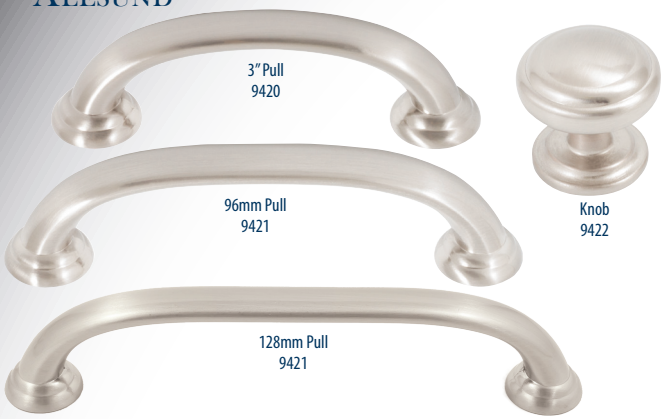

ALESUND

ARTS & CRAFTS

ESTATE

SHERWOOD

CHARLOTTE

ESSENTIAL

METROPOLIS

DOUGLAS

CURTISS

CONTEMPORARY ROUND

Pulls available in the following lengths: 3", 96mm, 128mm, 160mm, 192mm, 224mm and 256mm.

CONTEMPORARY SQUARE

Pulls available in the following lengths: 3", 96mm, 128mm, 160mm, 192mm, 224mm and 256mm.

EDGE PULLS

Available in the following lengths: 1 1/2", 3 1/4", 4 1/4", 5 1/4", 7 1/4", 9 1/4", 11 1/4" and 13 1/4".

JETSTREAM - satin brass available spring 2024!

LIVINGSTONE

MESA

Pulls available in the following lengths: 3"/96mm, 128mm, 160mm, 192mm, 224mm, and 256mm.

PLATEAU

Available in the following lengths: 96mm, 128mm, 160mm, 192mm, 224mm, and 256mm.

ZEPHYR

Available in the following lengths: 96mm, 128mm, 160mm, 192mm, 224mm, and 256mm.

TELLURIDE

Pulls available in the following lengths: 3", 4", 5", 6", 8" and 10".

RUBICON

Available in the following lengths: 96mm, 128mm, 160mm, 192mm, 224mm, and 256mm.

URBAN

Available in the following lengths: 3", 96mm, 128mm, 160mm, 192mm, 224mm, and 256mm.

TEXAS STAR

BAR PULLS

Pulls available in the following lengths: 50mm, 3", 96mm, 128mm, 160mm, 192mm, 224mm and 256mm.

GATEWAY

WIRE PULLS

KNOBS

CABINET HINGES & SCREWS

SHELF SUPPORTS & TABS

MAGNETIC, FRICTION, & ROLLER CATCHES

MAGNETIC TOUCH LATCHES