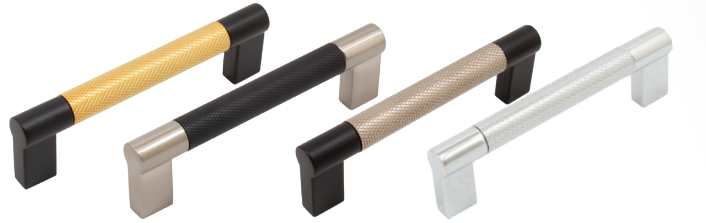

EDGE PULLS

Available in the following lengths: 1 1/2", 3 1/4", 4 1/4", 5 1/4", 7 1/4", 9 1/4", 11 1/4" and 13 1/4".

JETSTREAM - satin brass available spring 2024!

LIVINGSTONE

MESA

Pulls available in the following lengths: 3"/96mm, 128mm, 160mm, 192mm, 224mm, and 256mm.

PLATEAU

Available in the following lengths: 96mm, 128mm, 160mm, 192mm, 224mm, and 256mm.

ZEPHYR

Available in the following lengths: 96mm, 128mm, 160mm, 192mm, 224mm, and 256mm.

TELLURIDE

Pulls available in the following lengths: 3", 4", 5", 6", 8" and 10".

RUBICON

Available in the following lengths: 96mm, 128mm, 160mm, 192mm, 224mm, and 256mm.

URBAN

Available in the following lengths: 3", 96mm, 128mm, 160mm, 192mm, 224mm, and 256mm.

TEXAS STAR

BAR PULLS

Pulls available in the following lengths: 50mm, 3", 96mm, 128mm, 160mm, 192mm, 224mm and 256mm.