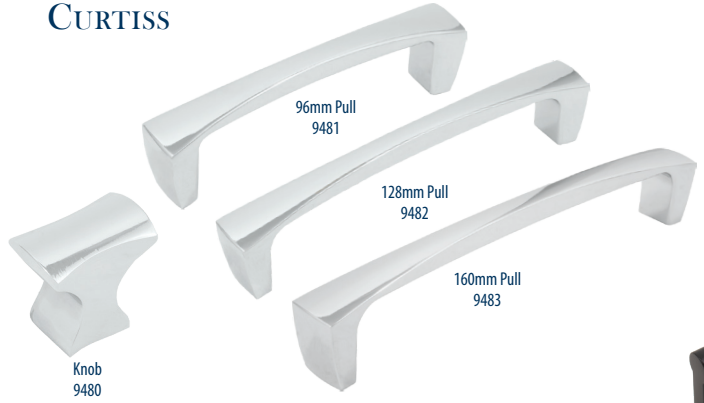

ESSENTIAL

METROPOLIS

DOUGLAS

CURTISS

CONTEMPORARY ROUND

Pulls available in the following lengths: 3", 96mm, 128mm, 160mm, 192mm, 224mm and 256mm.

CONTEMPORARY SQUARE

Pulls available in the following lengths: 3", 96mm, 128mm, 160mm, 192mm, 224mm and 256mm.

EDGE PULLS

Available in the following lengths: 1 1/2", 3 1/4", 4 1/4", 5 1/4", 7 1/4", 9 1/4", 11 1/4" and 13 1/4".

JETSTREAM - satin brass available spring 2024!

LIVINGSTONE

MESA

Pulls available in the following lengths: 3"/96mm, 128mm, 160mm, 192mm, 224mm, and 256mm.

PLATEAU

Available in the following lengths: 96mm, 128mm, 160mm, 192mm, 224mm, and 256mm.

ZEPHYR

Available in the following lengths: 96mm, 128mm, 160mm, 192mm, 224mm, and 256mm.

TELLURIDE

Pulls available in the following lengths: 3", 4", 5", 6", 8" and 10".

RUBICON

Available in the following lengths: 96mm, 128mm, 160mm, 192mm, 224mm, and 256mm.

URBAN

Available in the following lengths: 3", 96mm, 128mm, 160mm, 192mm, 224mm, and 256mm.

TEXAS STAR

BAR PULLS

Pulls available in the following lengths: 50mm, 3", 96mm, 128mm, 160mm, 192mm, 224mm and 256mm.