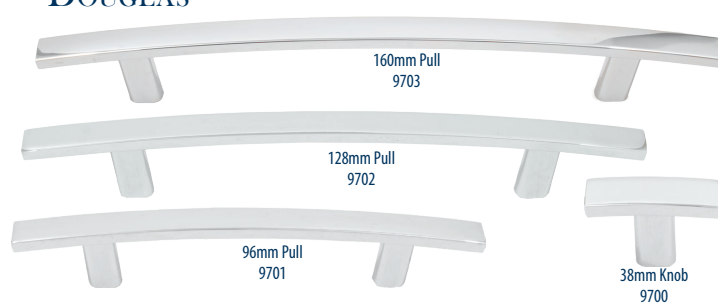

ESSENTIAL

METROPOLIS

DOUGLAS

CURTISS

CONTEMPORARY ROUND

Pulls available in the following lengths: 3", 96mm, 128mm, 160mm, 192mm, 224mm and 256mm.

CONTEMPORARY SQUARE

Pulls available in the following lengths: 3", 96mm, 128mm, 160mm, 192mm, 224mm and 256mm.

EDGE PULLS

Available in the following lengths: 1 1/2", 3 1/4", 4 1/4", 5 1/4", 7 1/4", 9 1/4", 11 1/4" and 13 1/4".

JETSTREAM - satin brass available spring 2024!

LIVINGSTONE

MESA

Pulls available in the following lengths: 3"/96mm, 128mm, 160mm, 192mm, 224mm, and 256mm.

PLATEAU

Available in the following lengths: 96mm, 128mm, 160mm, 192mm, 224mm, and 256mm.

ZEPHYR

Available in the following lengths: 96mm, 128mm, 160mm, 192mm, 224mm, and 256mm.

TELLURIDE

Pulls available in the following lengths: 3", 4", 5", 6", 8" and 10".