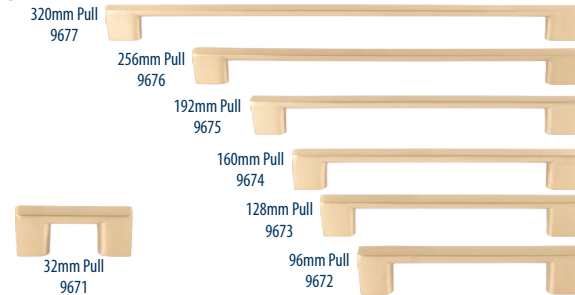

ESSENTIAL

METROPOLIS

DOUGLAS

CURTISS

CONTEMPORARY ROUND

Pulls available in the following lengths: 3", 96mm, 128mm, 160mm, 192mm, 224mm and 256mm.

CONTEMPORARY SQUARE

Pulls available in the following lengths: 3", 96mm, 128mm, 160mm, 192mm, 224mm and 256mm.

EDGE PULLS

Available in the following lengths: 1 1/2", 3 1/4", 4 1/4", 5 1/4", 7 1/4", 9 1/4", 11 1/4" and 13 1/4".

JETSTREAM - satin brass available spring 2024!

LIVINGSTONE

MESA

Pulls available in the following lengths: 3"/96mm, 128mm, 160mm, 192mm, 224mm, and 256mm.

PLATEAU

Available in the following lengths: 96mm, 128mm, 160mm, 192mm, 224mm, and 256mm.

ZEPHYR

Available in the following lengths: 96mm, 128mm, 160mm, 192mm, 224mm, and 256mm.

TELLURIDE

Pulls available in the following lengths: 3", 4", 5", 6", 8" and 10".