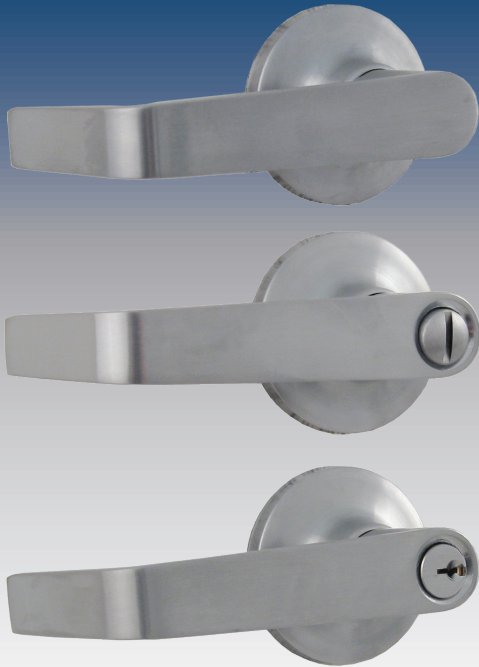

Light Duty Commercial Lever

Functions:

Passage/Hall/Closet

Both levers are always free.

Privacy/Bed/Bath

Both levers are locked and unlocked by a turn button on the inside lever. The exterior knob can be unlocked with an emergency key.

Keyed Entry

Both levers are locked and unlocked by a turn button on the interior side or a key on the exterior side.

Surface-Mounted Dummy

For use as a pull or a decorative lever. No operation.

Available Finishes:

Satin Chrome (26D)

Specifications:

Door Prep

2 1/8" cross bore

1" edge bore

1" x 2 1/4" latch face

Backset

Easily adjustable latch from 2 3/8" to 2 3/4."

Door Thickness

Fits 1 3/8" to 1 3/4" standard doors.

Cylinder

6-pin SC1 keyway

Latch Faceplates

Round corner faceplates.

Strikes

Includes a 2 1/4" tall, full lip 1/4" round corner strike.