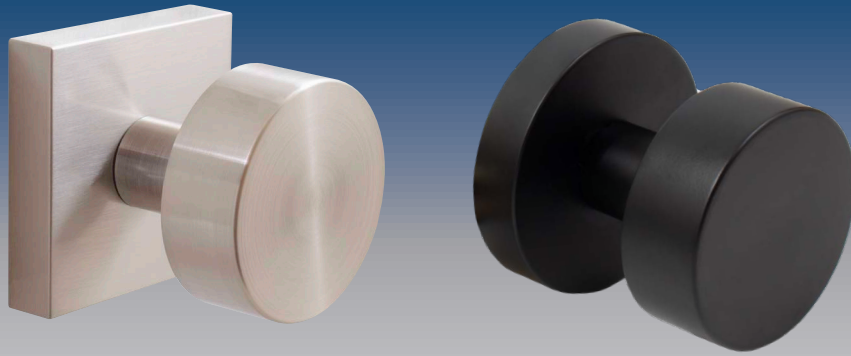

# Bonn Knob

### Privacy/Bed/Bath

*Both knobs are locked and unlocked by a push button on the inside rosette. The exterior lever can be unlocked with an emergency key.*