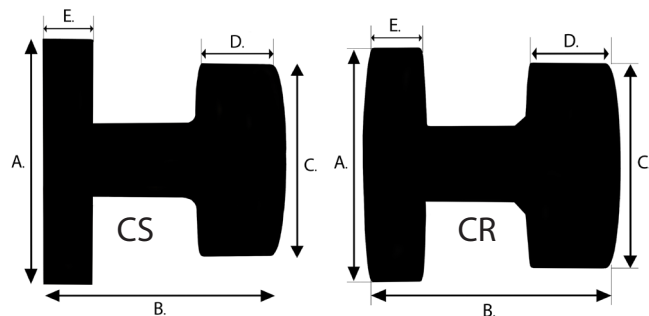

### Handleset Trim

*For use on the inside of an exterior handleset. Includes a knob and deadbolt thumb turn.*

## Rosette Styles:

Contemporary Square (CS)

Contemporary Round (CR)

## Bonn Knob Dimensions:

A: 2-1/2"      D: 13/16"

B: 2-1/2"      E: 1/2"

C: 2-3/16"