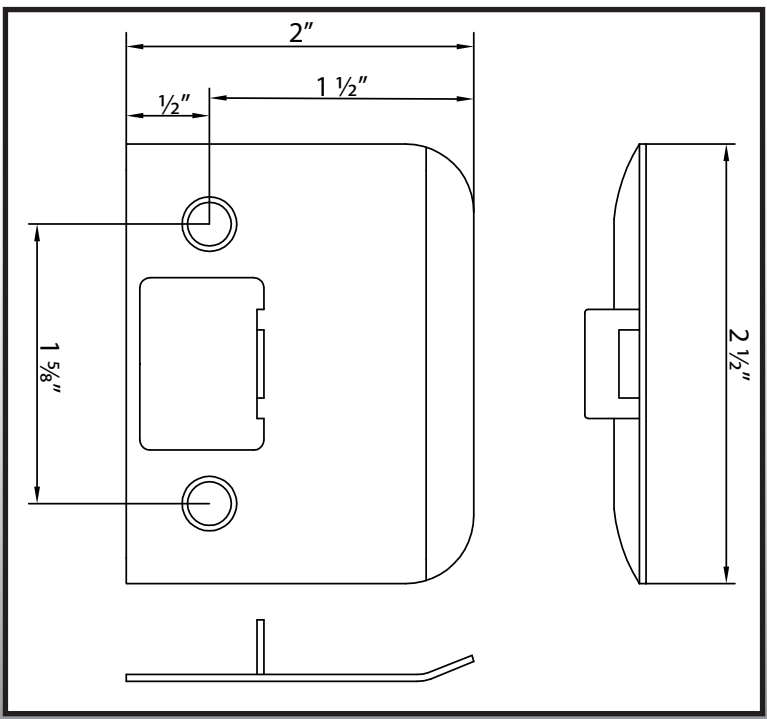

# 2 1/2" Tall Extended Lip Strikes

50315

### Specifications:

**Material**  
*Stamped Steel*

**Hardware**  
*Includes mounting screws*

**Available Finishes**  
*Bright Brass*  
*Oil-Rubbed Bronze*  
*Satin Nickel*