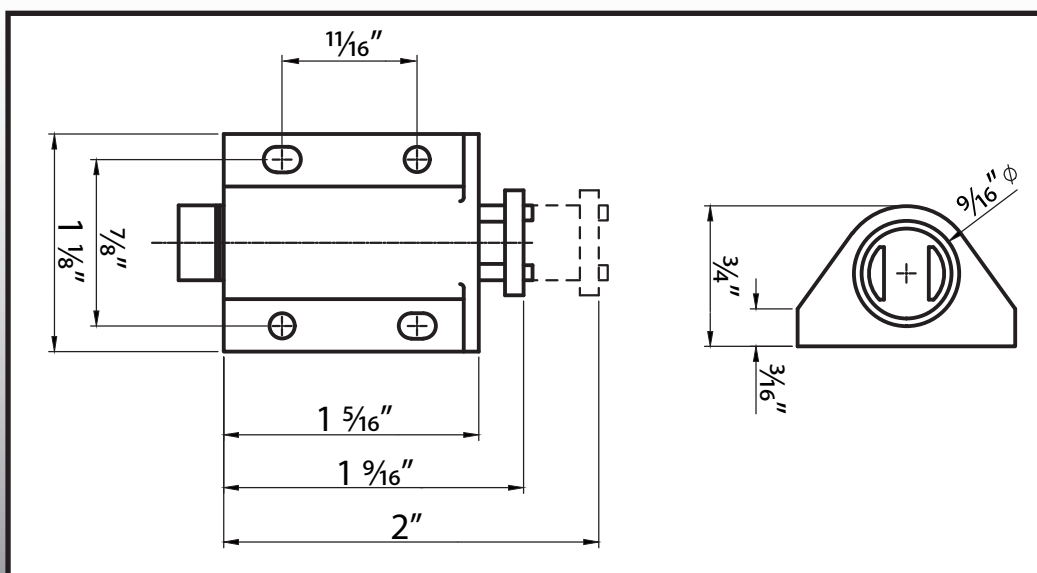

Single Magnetic Touch Latch

99785

Specifications:

Material
Plastic

Hardware
Includes mounting screws

Available Finishes
Dark Brown

Stone Harbor Hardware

www.stoneharborhardware.com