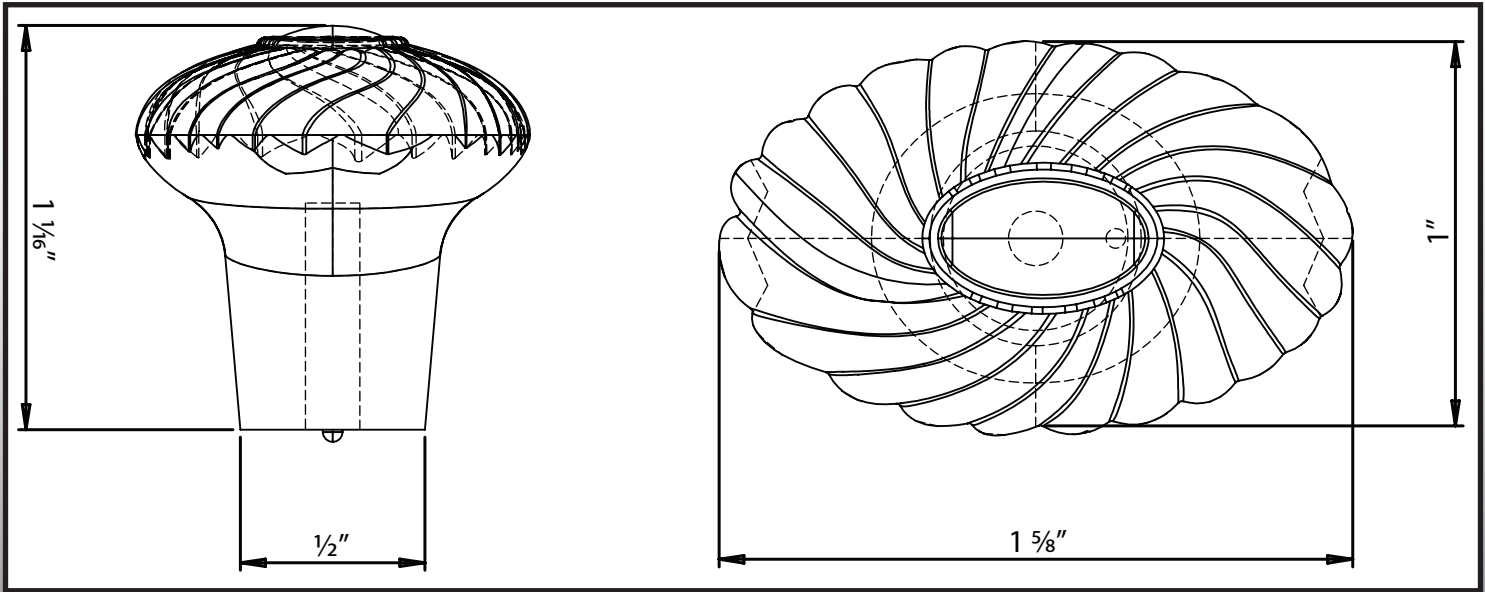

Braddock Knob

9761

Specifications:

Material
Zinc

Hardware
Includes 1" screws

Available Finishes
Vintage Bronze
Satin Nickel
Weathered Nickel