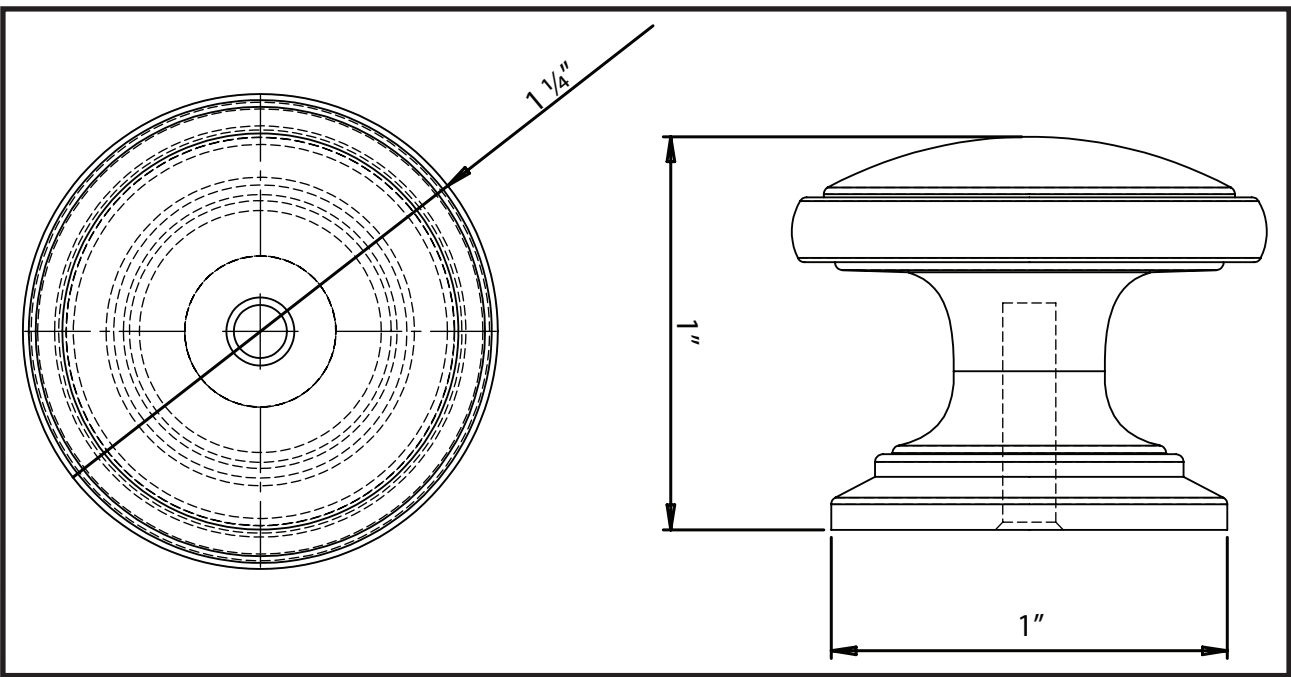

1 1/4" Estate Knob

MP973

Specifications:

Material
Zinc

Hardware
Includes 1" screws

Available Finishes
Vintage Bronze
Satin Nickel
Weathered Nickel