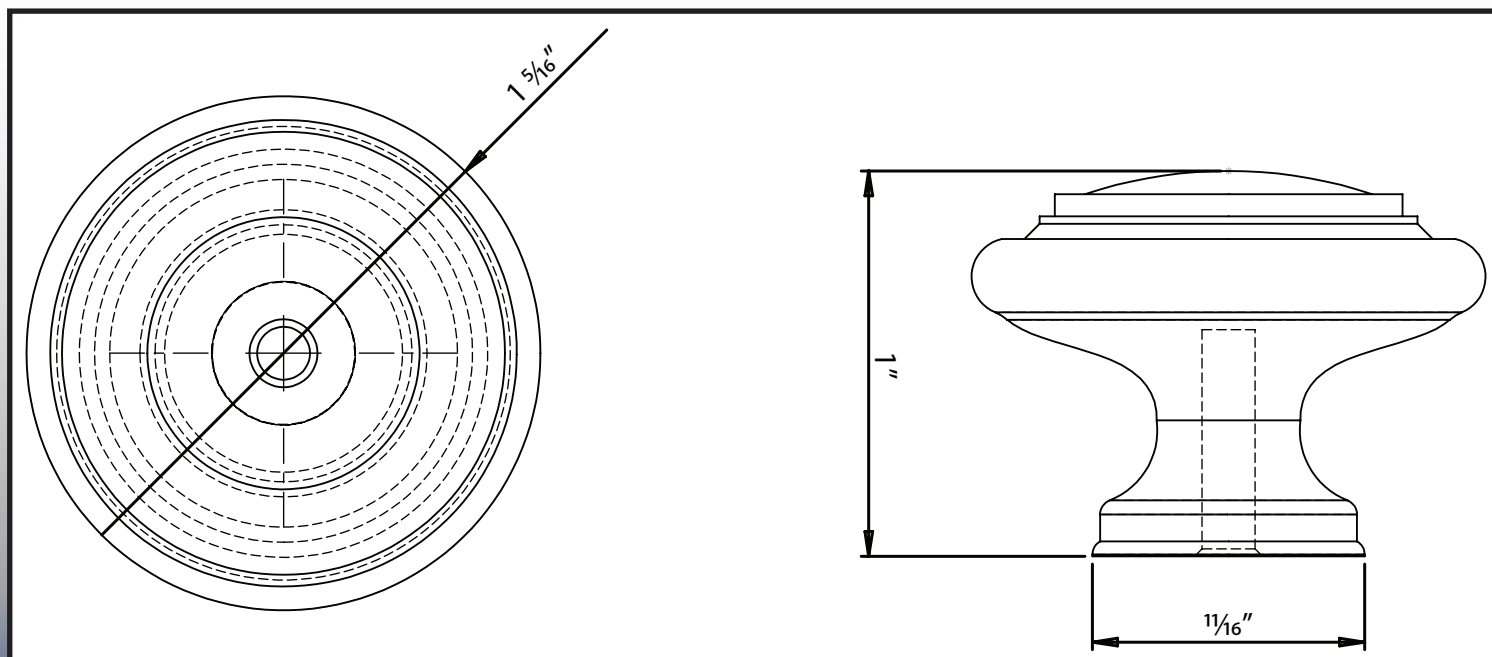

1 3/8" Charlotte Knob

971

Specifications:

Material
Zinc

Hardware
Includes 1" screws

Available Finishes
Vintage Bronze
Satin Nickel
Weathered Nickel

Stone Harbor Hardware
www.stoneharborhardware.com
P.O. Box 1426 • Appleton, WI 54912
© 2011 Stone Harbor Hardware LLC