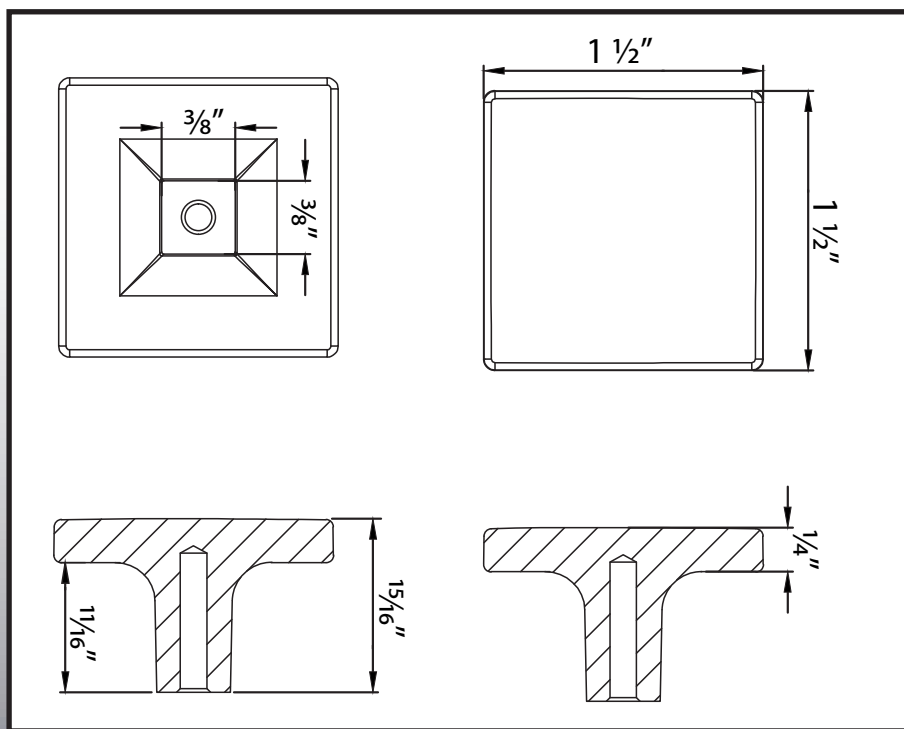

1-1/2" Contemporary Square Knob

9630

Specifications:

Material
Zinc

Hardware
Includes 1" screws

Available Finishes
Vintage Bronze
Satin Nickel
Polished Chrome

Stone Harbor Hardware

www.stoneharborhardware.com