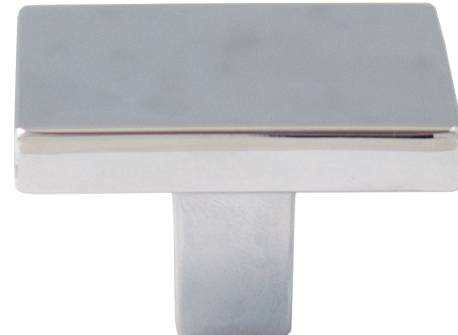

1-1/2" Contemporary Square Knob

9630

Specifications:

Material
Zinc

Hardware
Includes 1" screws

Available Finishes
Vintage Bronze
Satin Nickel
Polished Chrome

Stone Harbor Hardware

www.stoneharborhardware.com