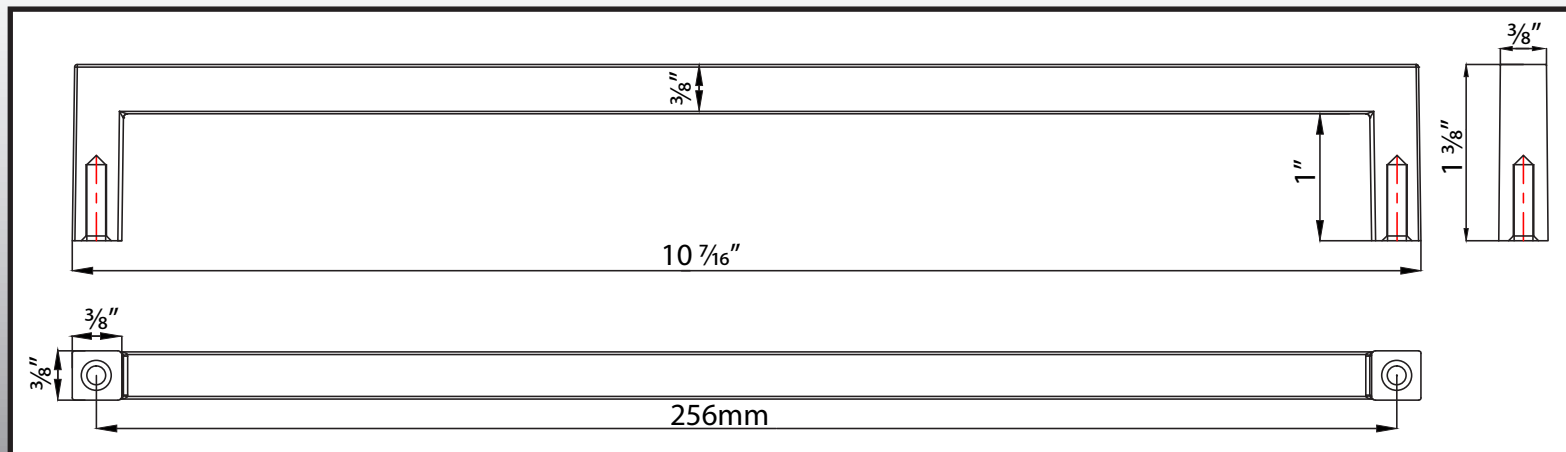

256mm Contemporary Square Pull

9627

Specifications:

Material
Zinc

Hardware
Includes 1" screws

Available Finishes
Vintage Bronze
Satin Nickel
Polished Chrome

Stone Harbor Hardware

www.stoneharborhardware.com
P.O. Box 1426 • Appleton, WI 54912
© 2011 Stone Harbor Hardware LLC