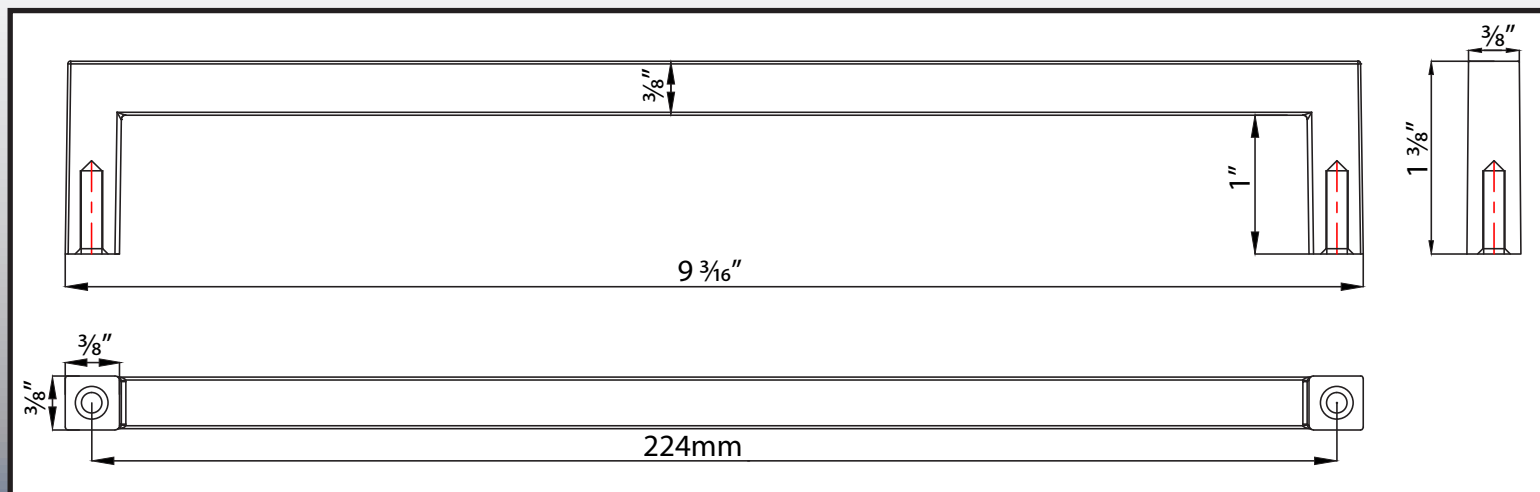

224mm Contemporary Square Pull

9626

Specifications:

Material
Zinc

Hardware
Includes 1" screws

Available Finishes
Vintage Bronze
Satin Nickel
Polished Chrome

Stone Harbor Hardware

www.stoneharborhardware.com