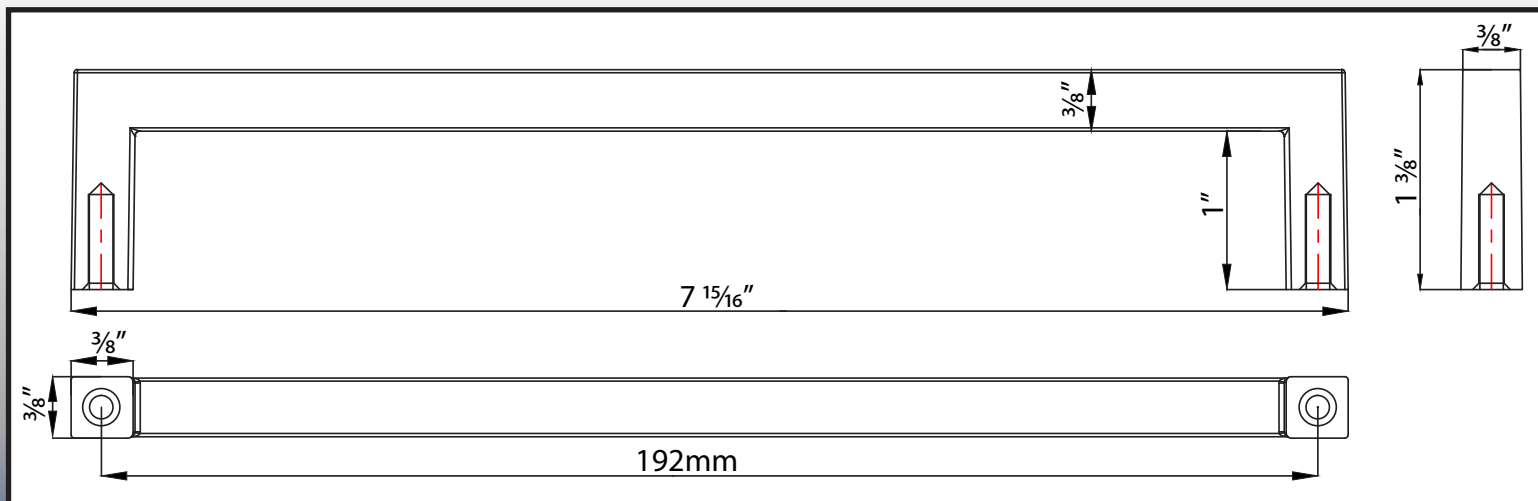

192mm Contemporary Square Pull

9625

Specifications:

Material
Zinc

Hardware
Includes 1" screws

Available Finishes
Vintage Bronze
Satin Nickel
Polished Chrome

Stone Harbor Hardware

www.stoneharborhardware.com