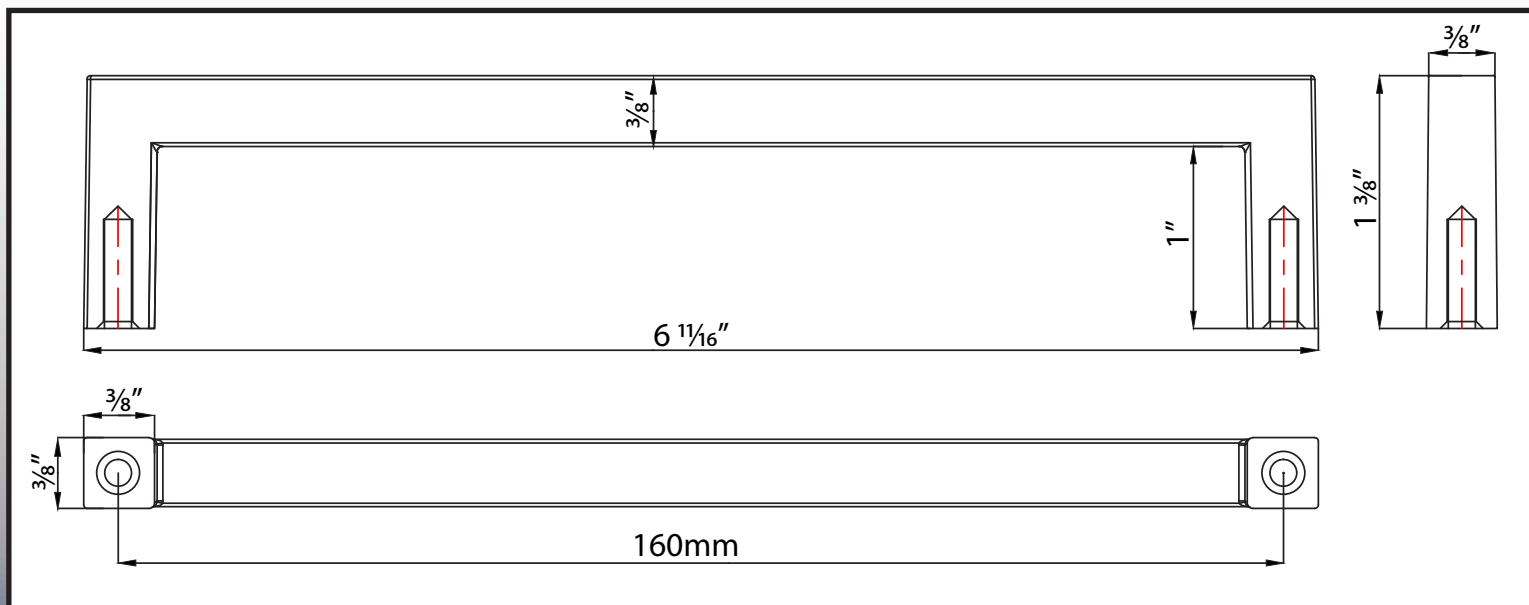

160mm Contemporary Square Pull

9624

Specifications:

Material
Zinc

Hardware
Includes 1" screws

Available Finishes
Vintage Bronze
Satin Nickel
Polished Chrome

Stone Harbor Hardware

www.stoneharborhardware.com
P.O. Box 1426 • Appleton, WI 54912
© 2011 Stone Harbor Hardware LLC