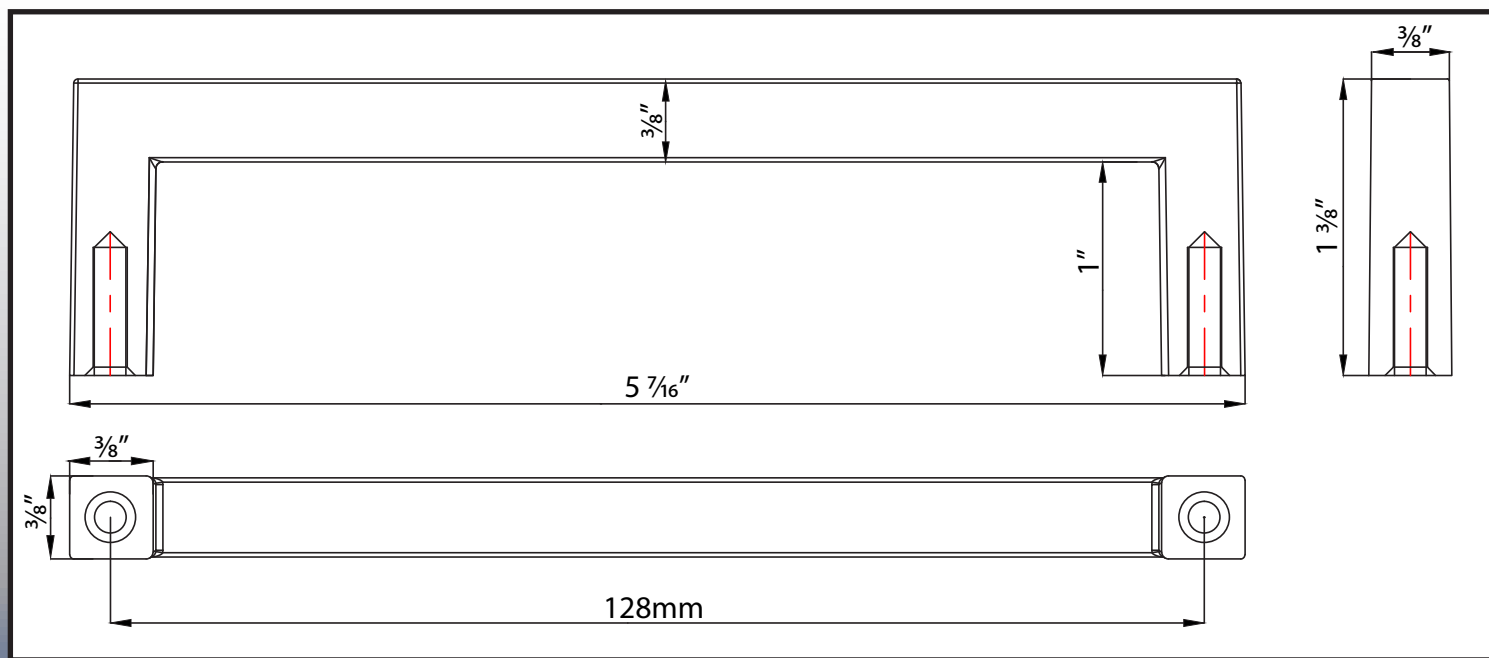

128mm Contemporary Square Pull

9623

Specifications:

Material
Zinc

Hardware
Includes 1" screws

Available Finishes
Vintage Bronze
Satin Nickel
Polished Chrome

Stone Harbor Hardware

www.stoneharborhardware.com