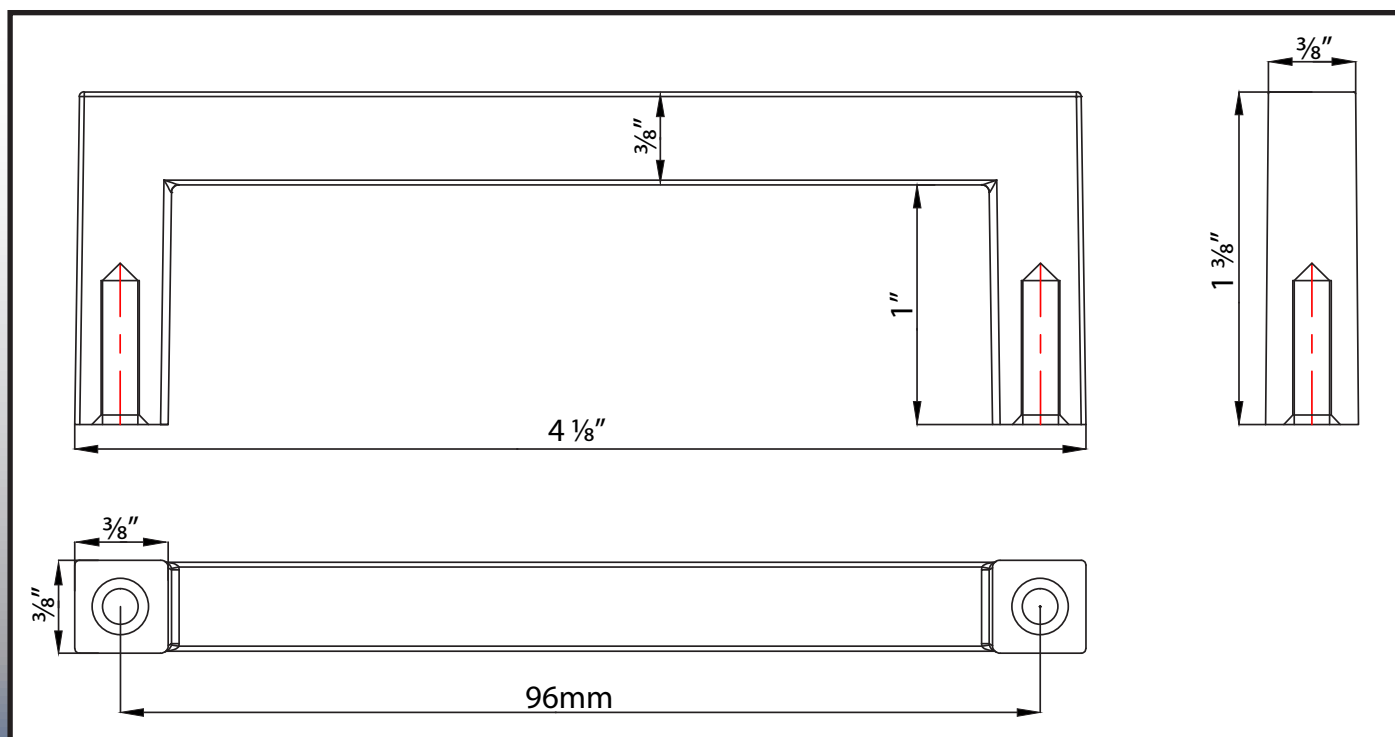

96mm Contemporary Square Pull

9622

Specifications:

Material
Zinc

Hardware
Includes 1" screws

Available Finishes
Vintage Bronze
Satin Nickel
Polished Chrome

Stone Harbor Hardware

www.stoneharborhardware.com
P.O. Box 1426 • Appleton, WI 54912
© 2011 Stone Harbor Hardware LLC