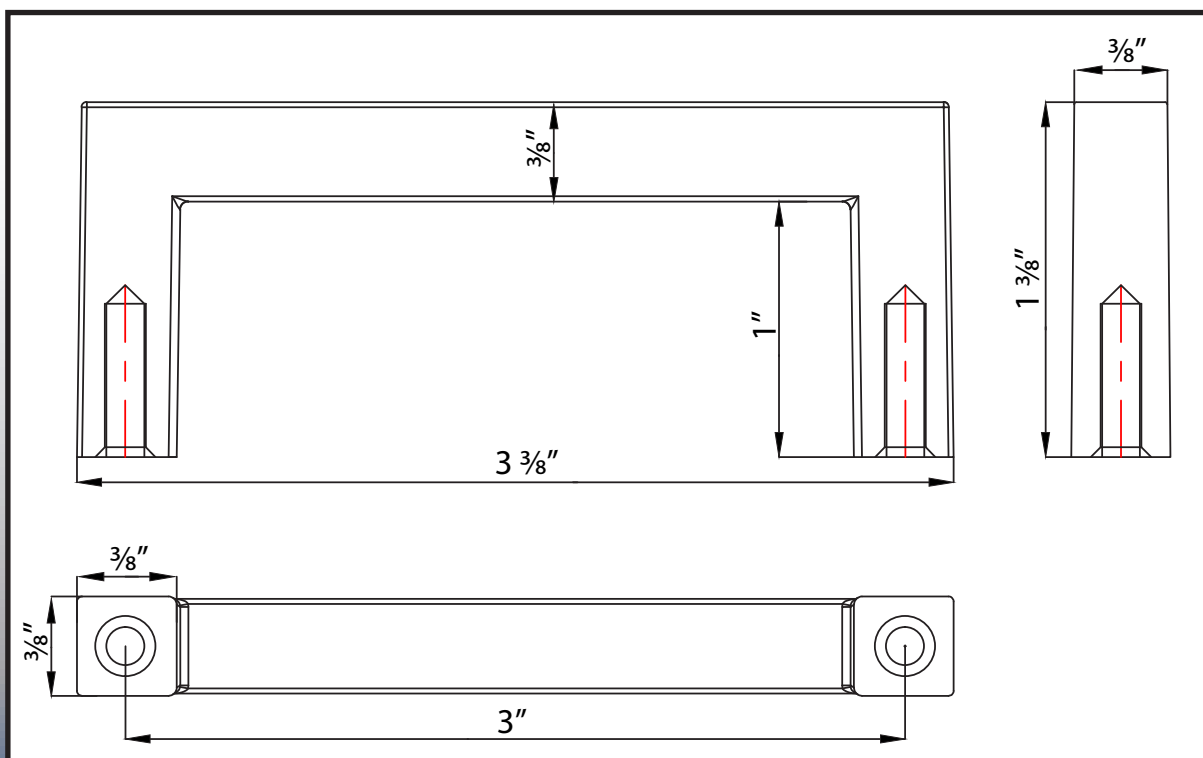

3" Contemporary Square Pull

9621

Specifications:

Material
Zinc

Hardware
Includes 1" screws

Available Finishes
Vintage Bronze
Satin Nickel
Polished Chrome

Stone Harbor Hardware

www.stoneharborhardware.com
P.O. Box 1426 • Appleton, WI 54912
© 2011 Stone Harbor Hardware LLC