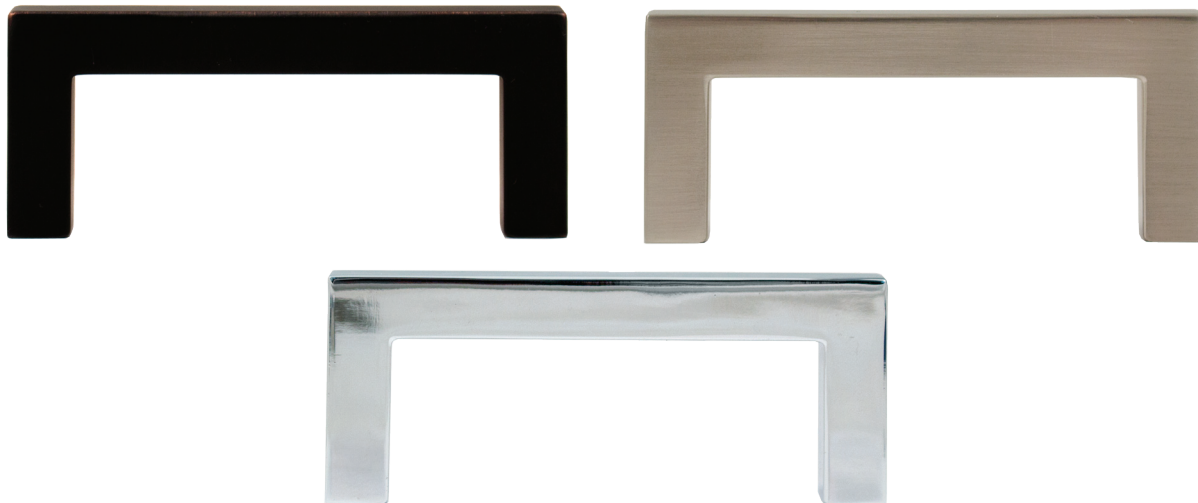

3" Contemporary Square Pull

9621

Specifications:

Material
Zinc

Hardware
Includes 1" screws

Available Finishes
Vintage Bronze
Satin Nickel
Polished Chrome

Stone Harbor Hardware

www.stoneharborhardware.com
P.O. Box 1426 • Appleton, WI 54912
© 2011 Stone Harbor Hardware LLC