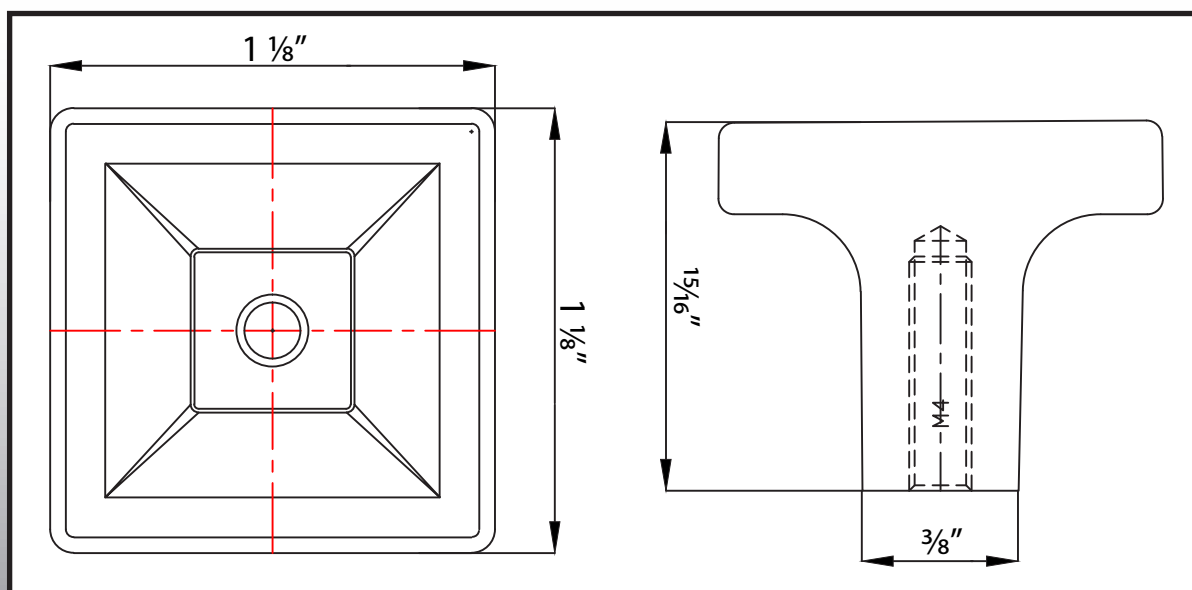

Contemporary Square Knob

9620

Specifications:

Material
Zinc

Hardware
Includes 1" screws

Available Finishes
Vintage Bronze
Satin Nickel
Polished Chrome

Stone Harbor Hardware

www.stoneharborhardware.com
P.O. Box 1426 • Appleton, WI 54912
© 2011 Stone Harbor Hardware LLC