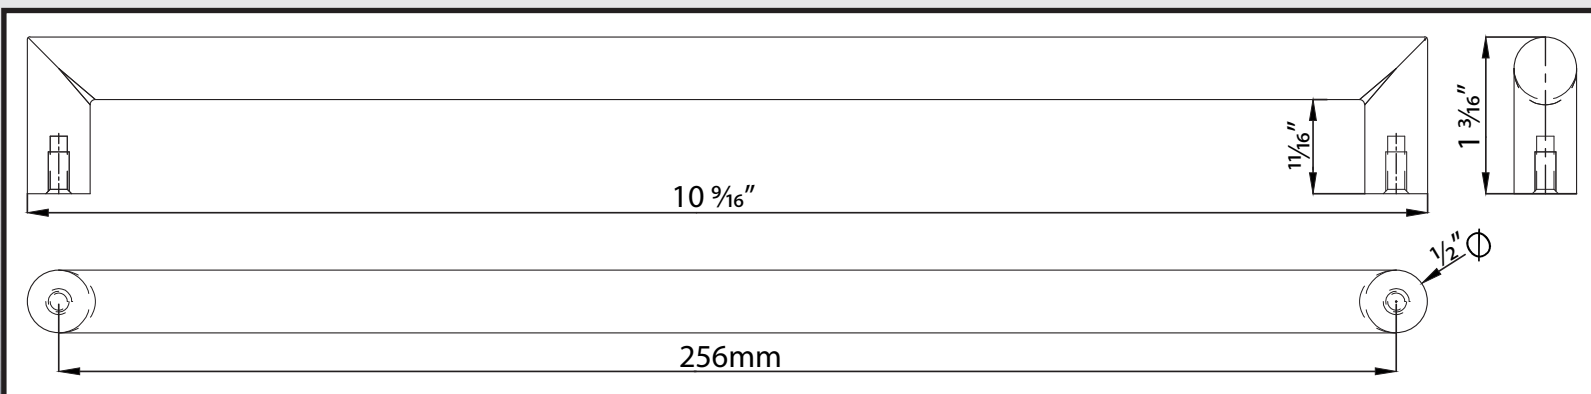

256mm Contemporary Round Pull

9607

Specifications:

Material
Zinc

Hardware
Includes 1" screws

Available Finishes
Vintage Bronze
Satin Nickel
Polished Chrome

Stone Harbor Hardware

www.stoneharborhardware.com
P.O. Box 1426 • Appleton, WI 54912
© 2011 Stone Harbor Hardware LLC