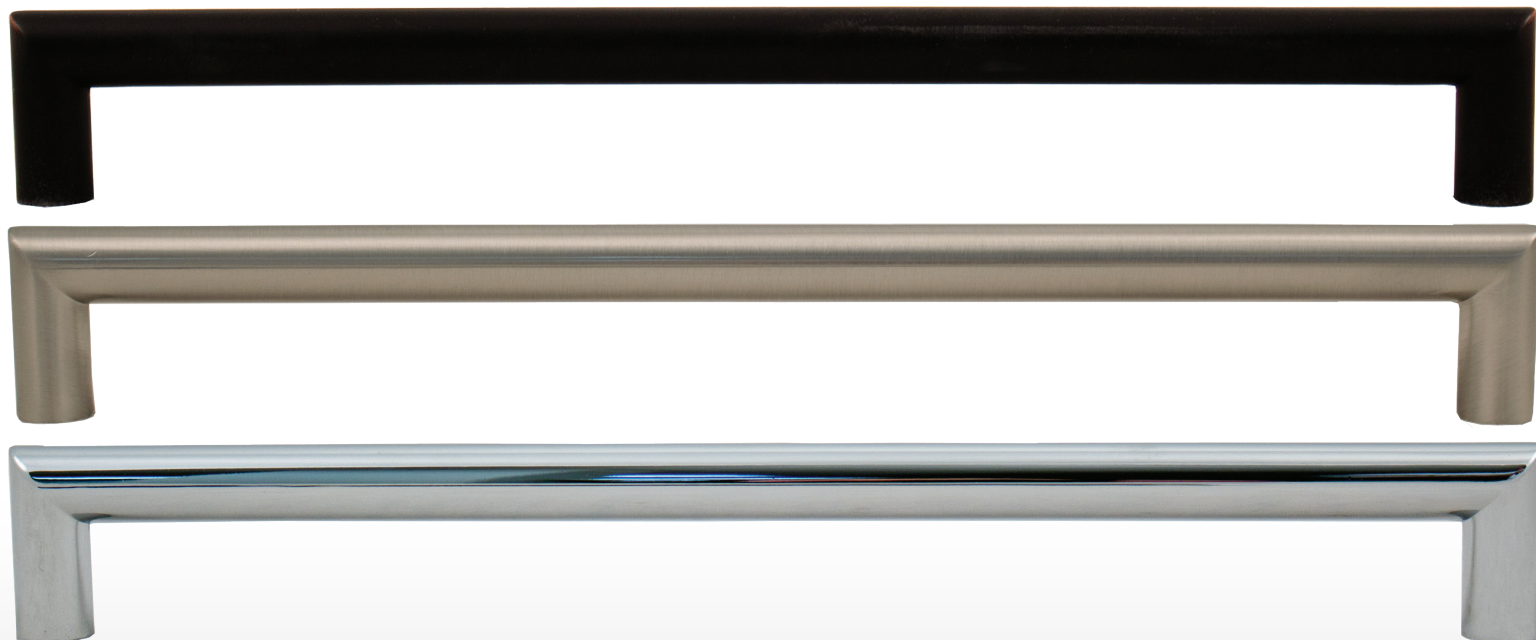

224mm Contemporary Round Pull

9606

Specifications:

Material
Zinc

Hardware
Includes 1" screws

Available Finishes
Vintage Bronze
Satin Nickel
Polished Chrome

Stone Harbor Hardware

www.stoneharborhardware.com
P.O. Box 1426 • Appleton, WI 54912
© 2011 Stone Harbor Hardware LLC