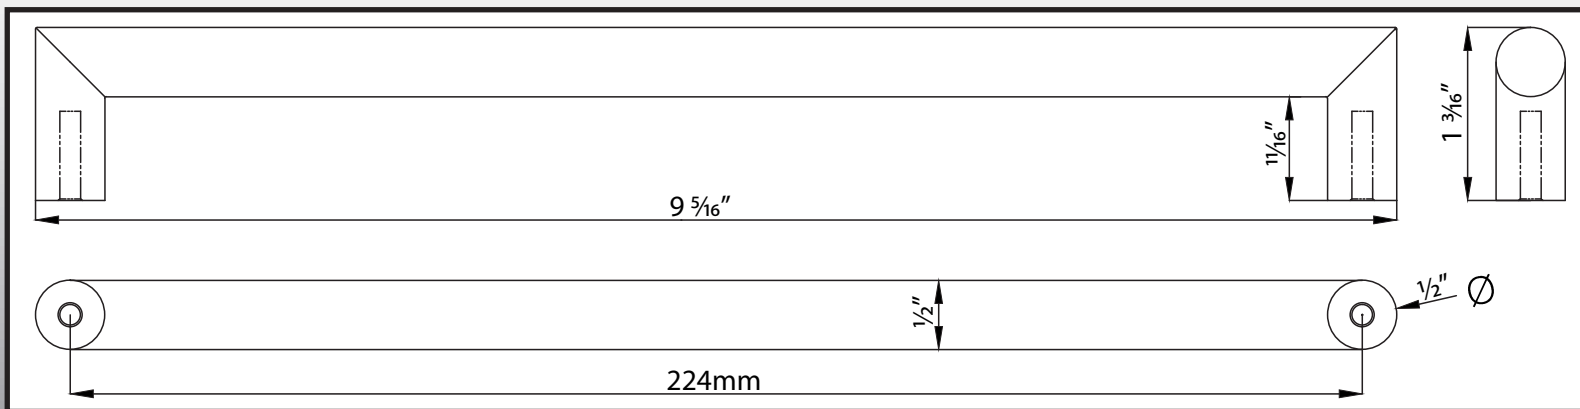

224mm Contemporary Round Pull

9606

Specifications:

Material
Zinc

Hardware
Includes 1" screws

Available Finishes
Vintage Bronze
Satin Nickel
Polished Chrome

Stone Harbor Hardware

www.stoneharborhardware.com
P.O. Box 1426 • Appleton, WI 54912
© 2011 Stone Harbor Hardware LLC