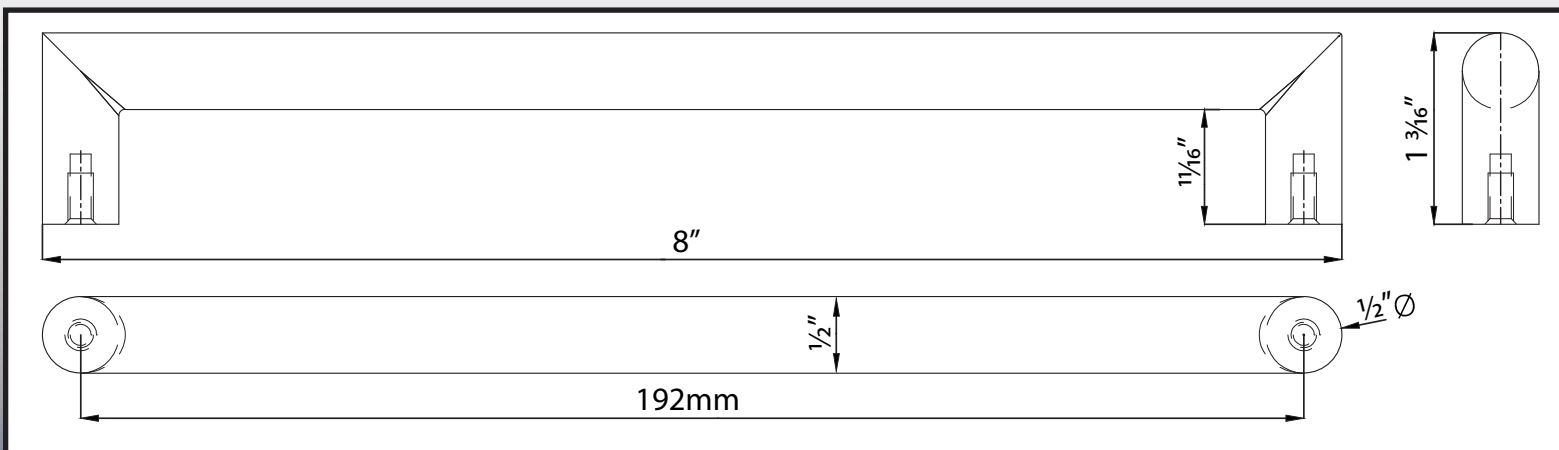

192mm Contemporary Round Pull

9605

Specifications:

Material
Zinc

Hardware
Includes 1" screws

Available Finishes
Vintage Bronze
Satin Nickel
Polished Chrome

Stone Harbor Hardware

www.stoneharborhardware.com